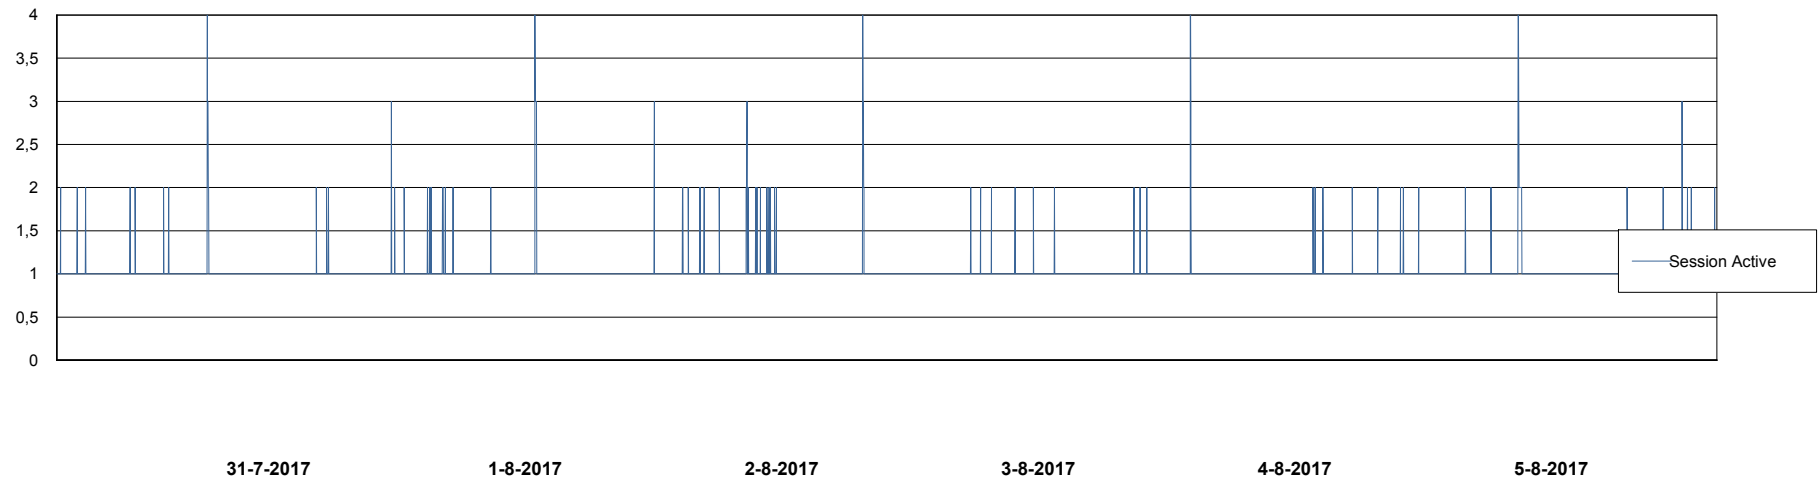

Harddisk Usage WBL_PRD_ORACLE2

	Free disk space on c: (%)	Total disk space on c: (Gb)	Free disk space on d: (%)	Total disk space on d: (Gb)	Free disk space on e: (%)	Total disk space on e: (Gb)	Free disk space on f: (%)	Total disk space on f: (Gb)
5-8-2017	75	120	90	200	89	200	95	200
4-8-2017	75	120	90	200	89	200	95	200
3-8-2017	75	120	90	200	89	200	96	200
2-8-2017	75	120	90	200	89	200	96	200
1-8-2017	75	120	90	200	89	200	96	200
31-7-2017	75	120	90	200	89	200	96	200
30-7-2017	75	120	90	200	89	200	96	200

Weekly SLA Customer Report

Customer WBL_Production
Database ID 40

Database Performance WBLDB_Production

DB Processes Max 500
DB Sessions Max 772

Weekly SLA Customer Report

Customer WBL_Production
Database ID 40