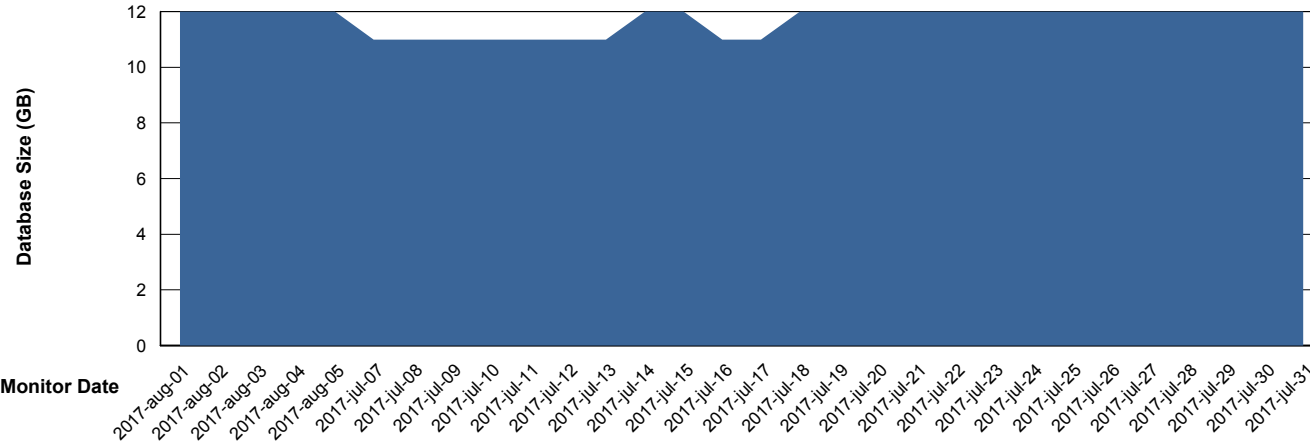

Database Performance WBLDB_Standby

DB Processes Max 500
DB Sessions Max 772

Weekly SLA Customer Report

Customer WBL_Production
 Database ID 40

DATABASE SIZE WBLDB_Production

Database growth over last month

Database Tablespace		WBLDB_Production		
Date	Tablespace Name	Filesize (Gb)	Usedsize (Gb)	Percentage free
5-8-2017	ABSDATA	6	5	17
	INDX	8	5	38
4-8-2017	ABSDATA	6	5	17
	INDX	8	5	38
3-8-2017	ABSDATA	6	5	17
	INDX	8	5	38
2-8-2017	ABSDATA	6	5	17
	INDX	8	5	38
1-8-2017	ABSDATA	6	5	17
	INDX	8	5	38
31-7-2017	ABSDATA	6	5	17
	INDX	8	5	38
30-7-2017	ABSDATA	6	5	17
	INDX	8	5	38