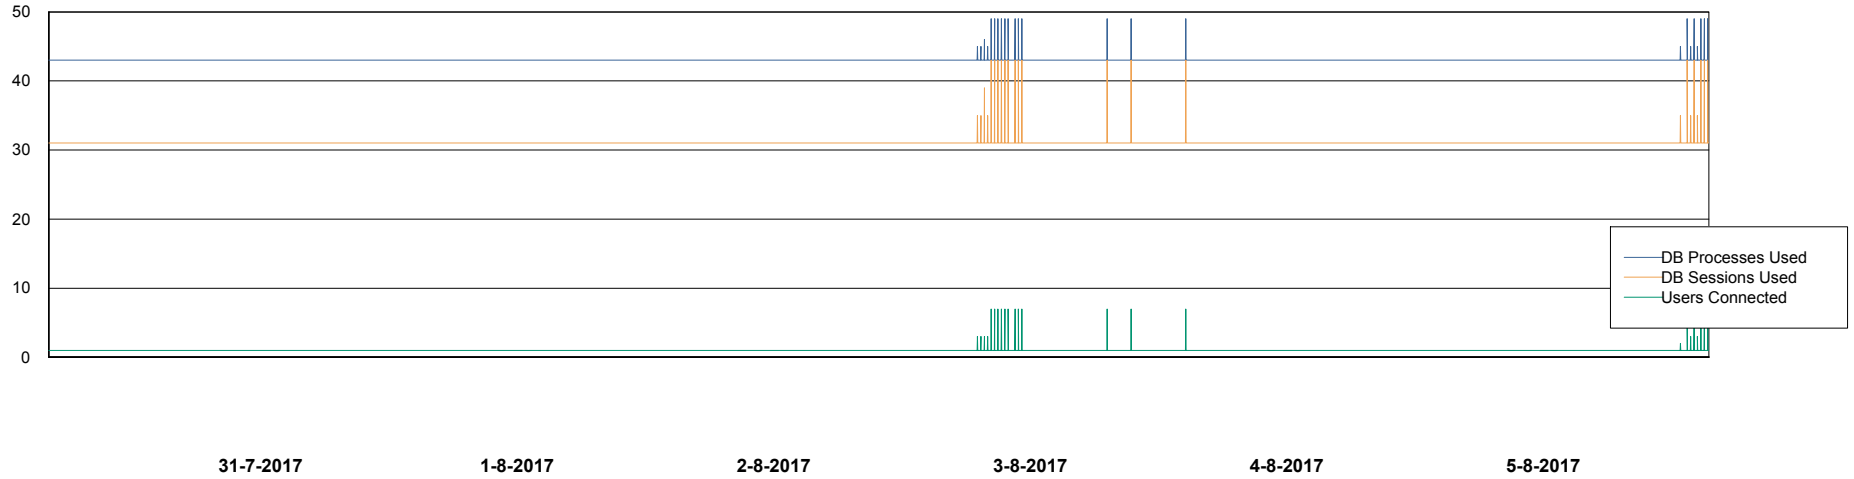

Weekly SLA Customer Report

Customer WBL_Production
Database ID 40

Database Performance WBLDB_Production

DB Processes Max 500
DB Sessions Max 772

Weekly SLA Customer Report

Customer WBL_Production
Database ID 40

Database Performance WBLDB_Standby

DB Processes Max 500
DB Sessions Max 772

Weekly SLA Customer Report

Customer WBL_Production
 Database ID 40

DATABASE SIZE WBLDB_Production

Database growth over last month