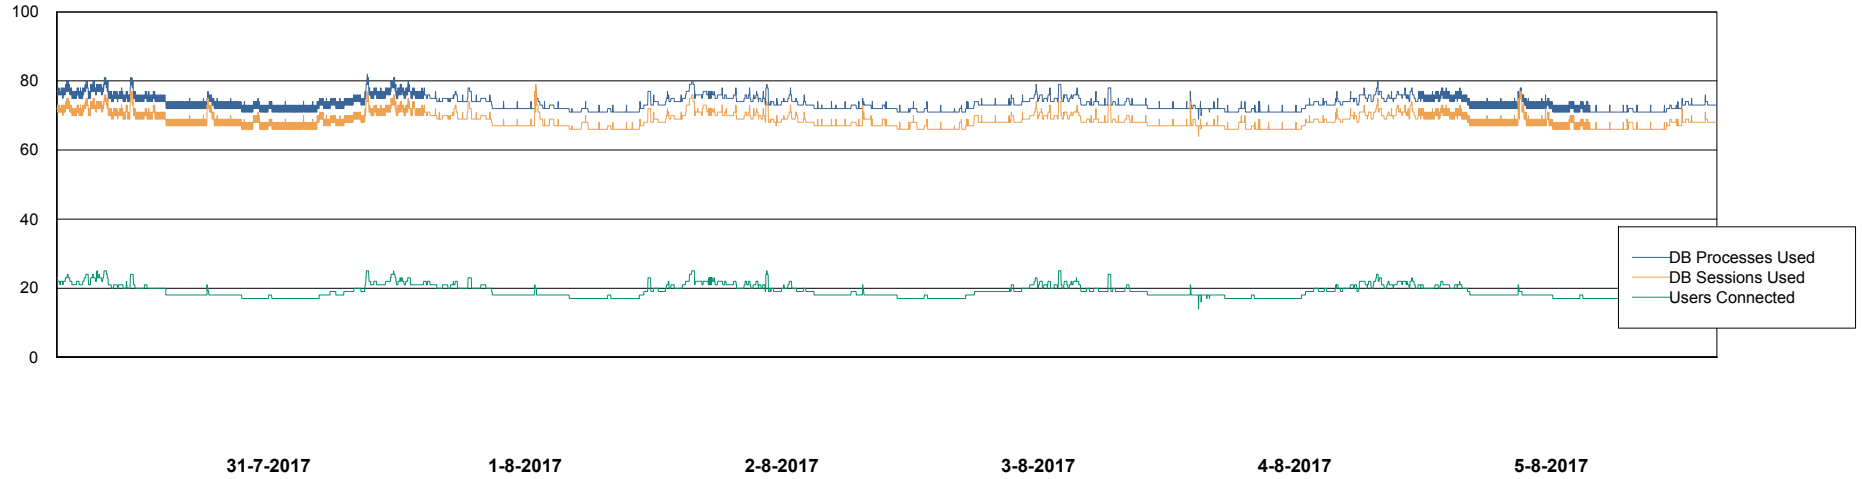

Harddisk Usage WBL_PRD_ORACLE2

	Free disk space on c: (%)	Total disk space on c: (Gb)	Free disk space on d: (%)	Total disk space on d: (Gb)	Free disk space on e: (%)	Total disk space on e: (Gb)	Free disk space on f: (%)	Total disk space on f: (Gb)
5-8-2017	75	120	90	200	89	200	95	200
4-8-2017	75	120	90	200	89	200	95	200
3-8-2017	75	120	90	200	89	200	96	200
2-8-2017	75	120	90	200	89	200	96	200
1-8-2017	75	120	90	200	89	200	96	200
31-7-2017	75	120	90	200	89	200	96	200
30-7-2017	75	120	90	200	89	200	96	200

Weekly SLA Customer Report

Customer WBL_Production
Database ID 40

Database Performance WBLDB_Production

DB Processes Max 500
DB Sessions Max 772

Weekly SLA Customer Report

Customer WBL_Production
Database ID 40