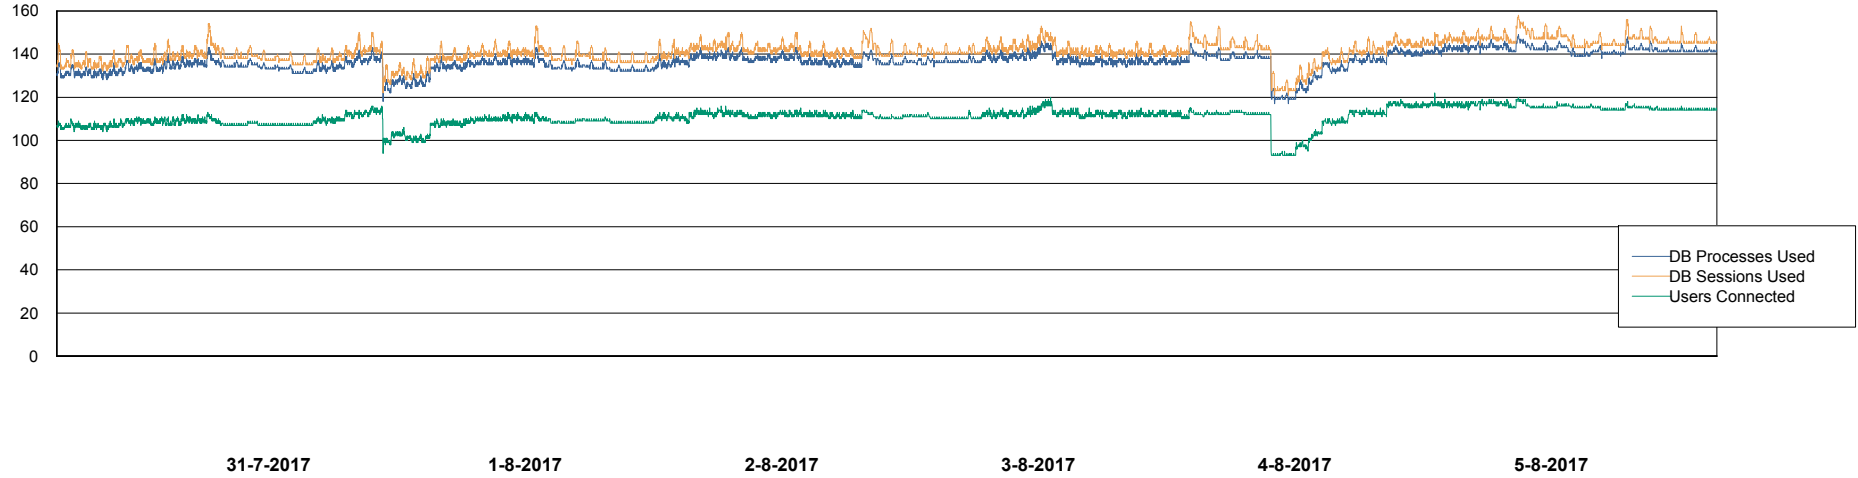

Database Performance VOSDB_Production

DB Processes Max 200
DB Sessions Max 322