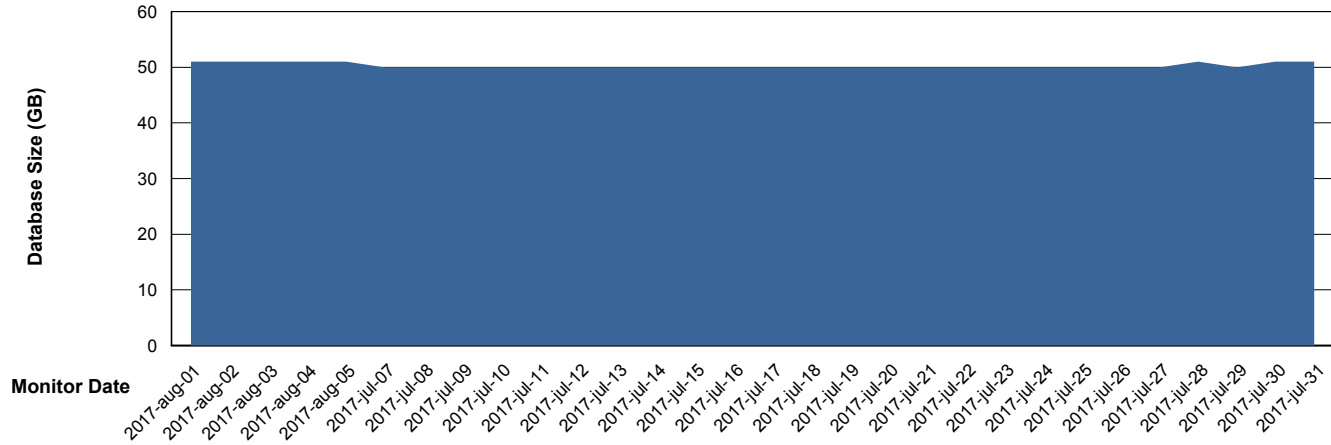

Database Performance VOSDB_Production

DB Processes Max 200
DB Sessions Max 322

Weekly SLA Customer Report

Customer VOS_Production
Database ID 68

DATABASE SIZE VOSBIDB_Production

Database growth over last month