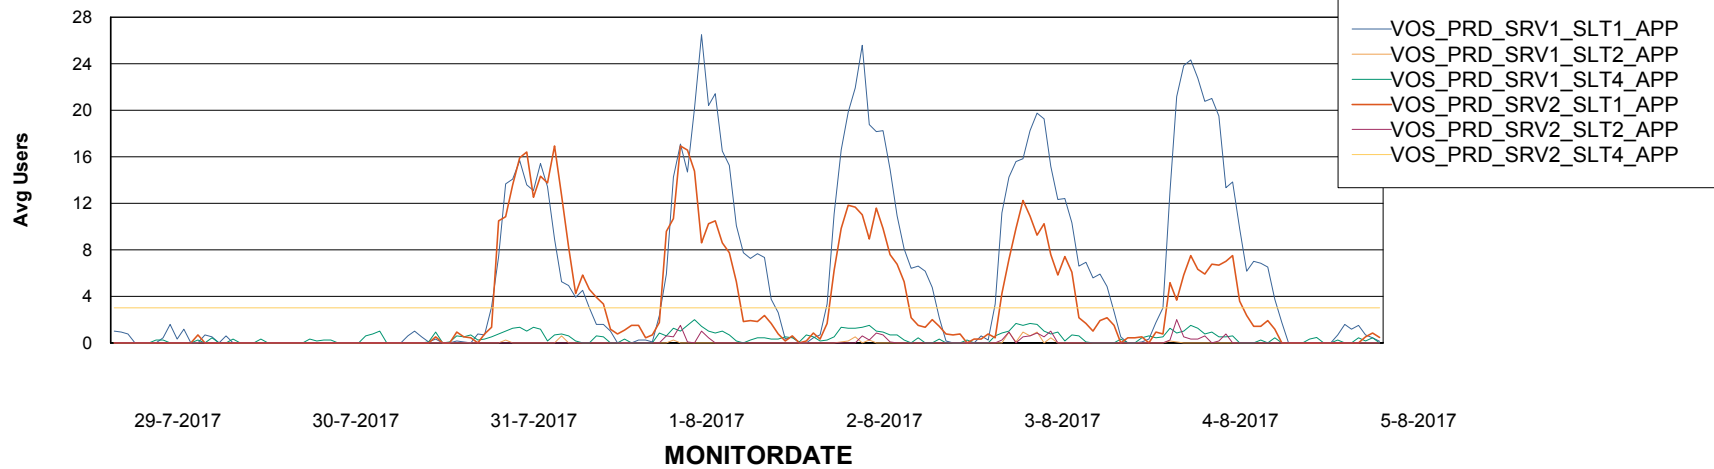

Weekly SLA Customer Report

Customer VOS_Production
Database ID 68

ABSSolute Application Server Services

Avg memory used per ABS Server Service

Avg users per day per ABS server

Weekly SLA Customer Report

Customer VOS_Production
Database ID 68