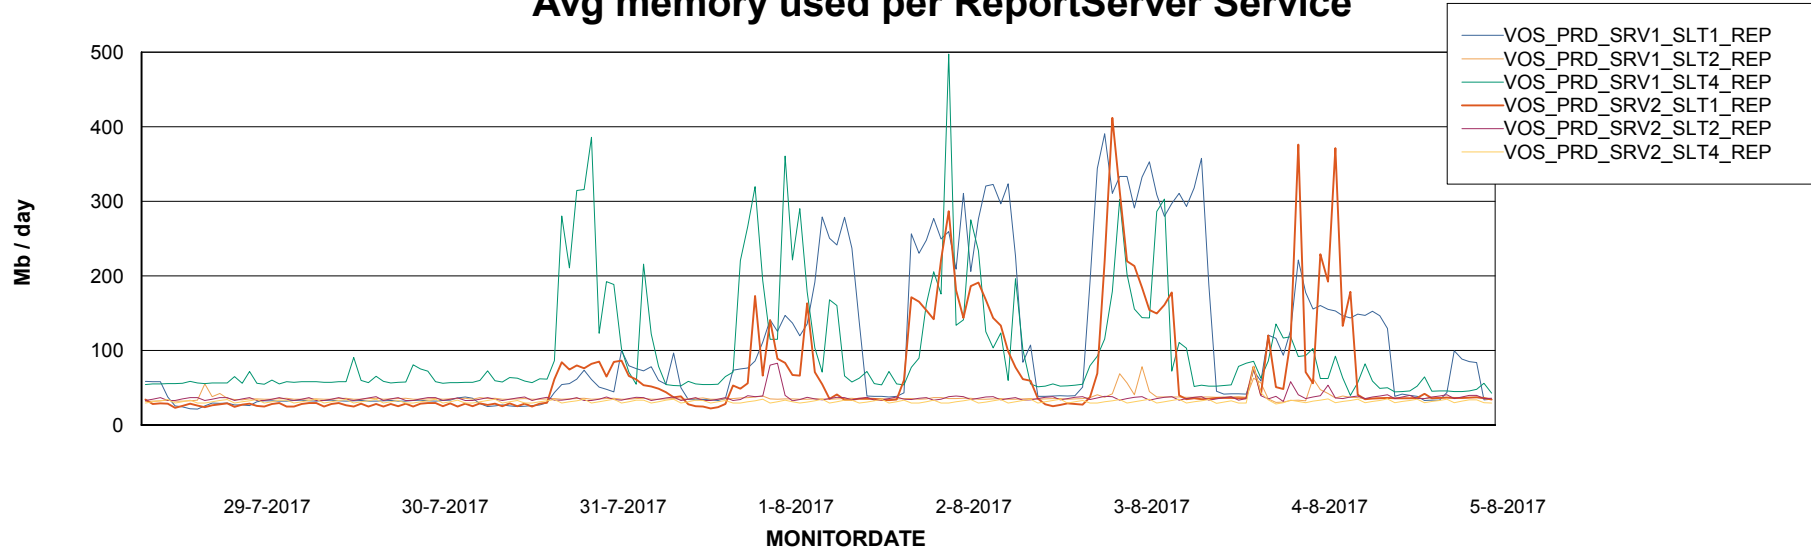

ABSSolute Application ReportServer Services

Avg memory used per ReportServer Service