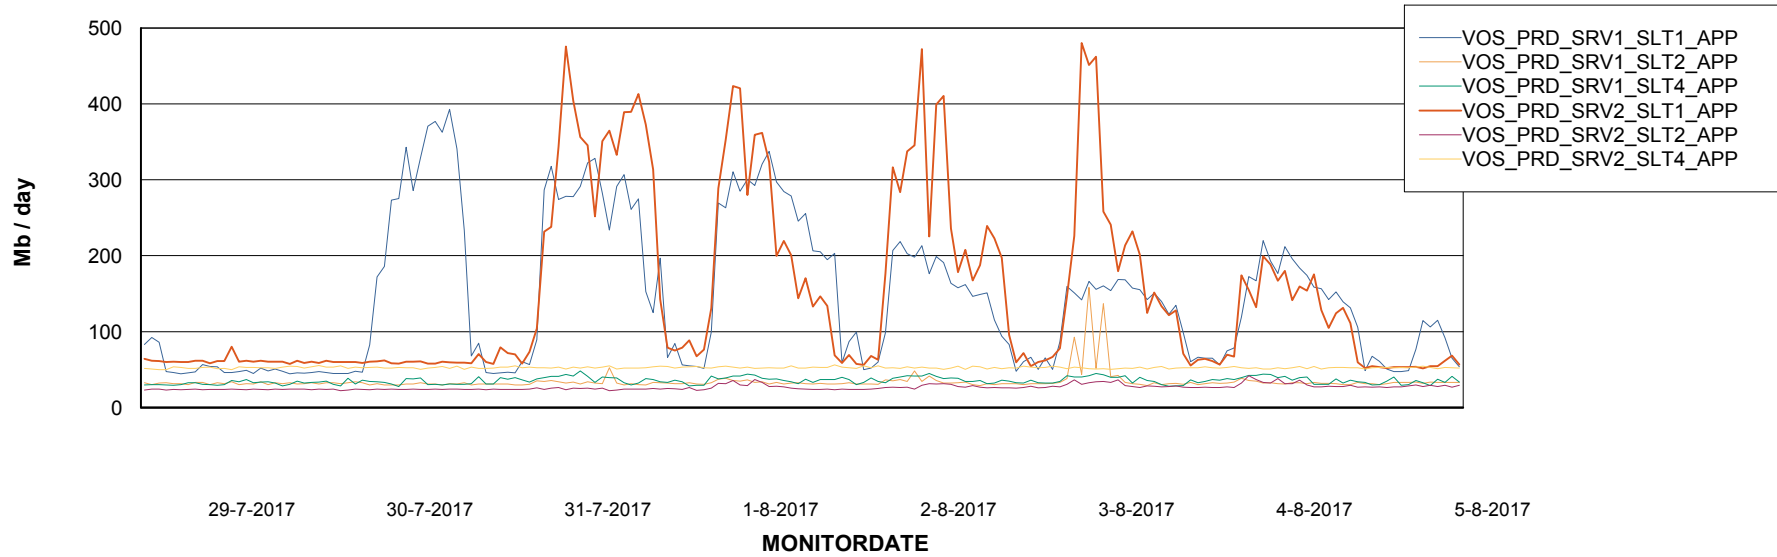

ABSSolute Application Server Services

Avg memory used per ABS Server Service