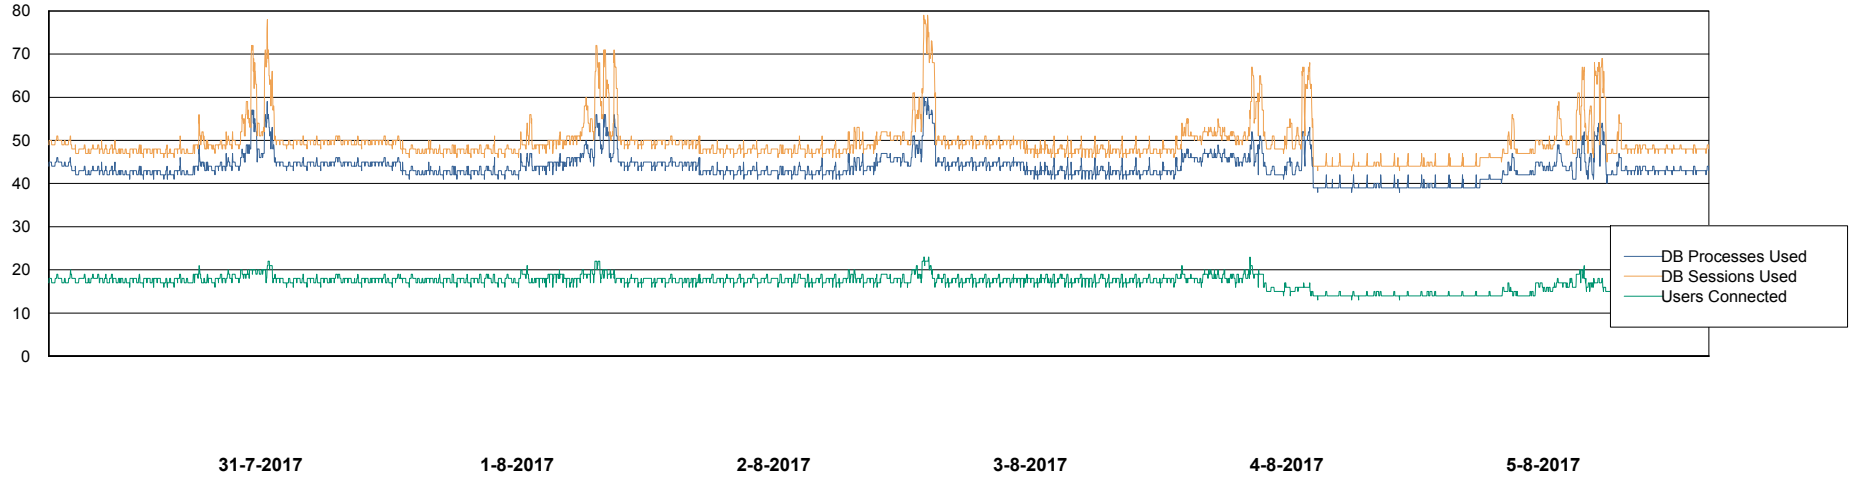

Database Performance VOSBIDB_Production

DB Processes Max 500
DB Sessions Max 772