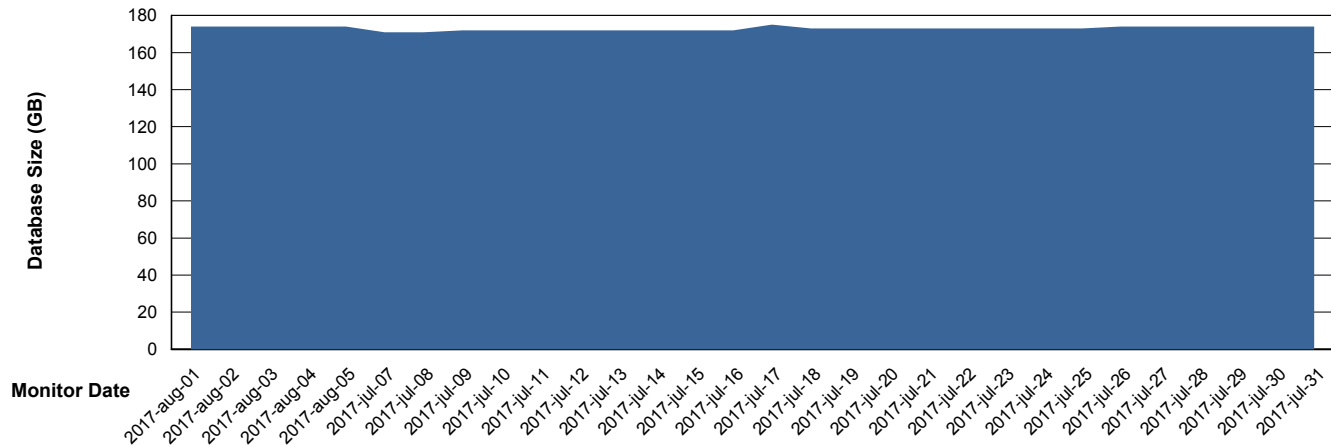

DATABASE SIZE VOSDB_Production

Database growth over last month