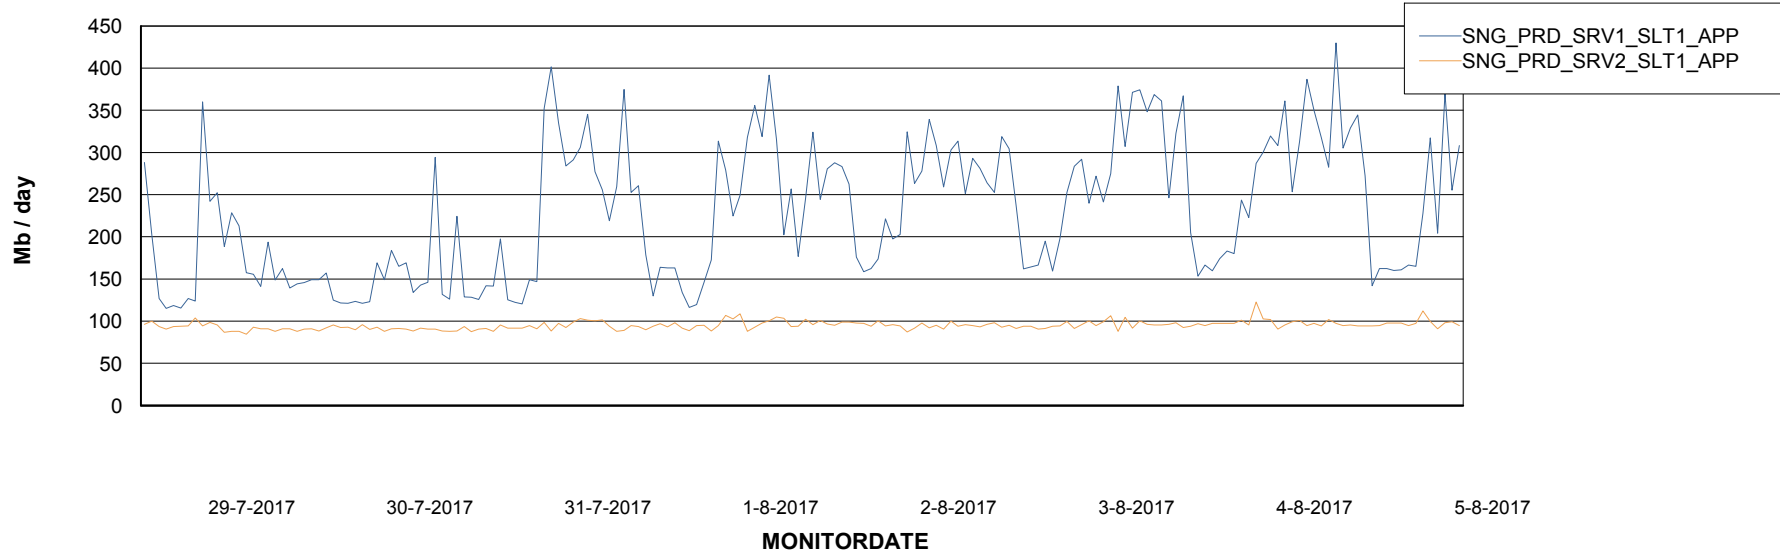

ABSSolute Application Server Services

Avg memory used per ABS Server Service