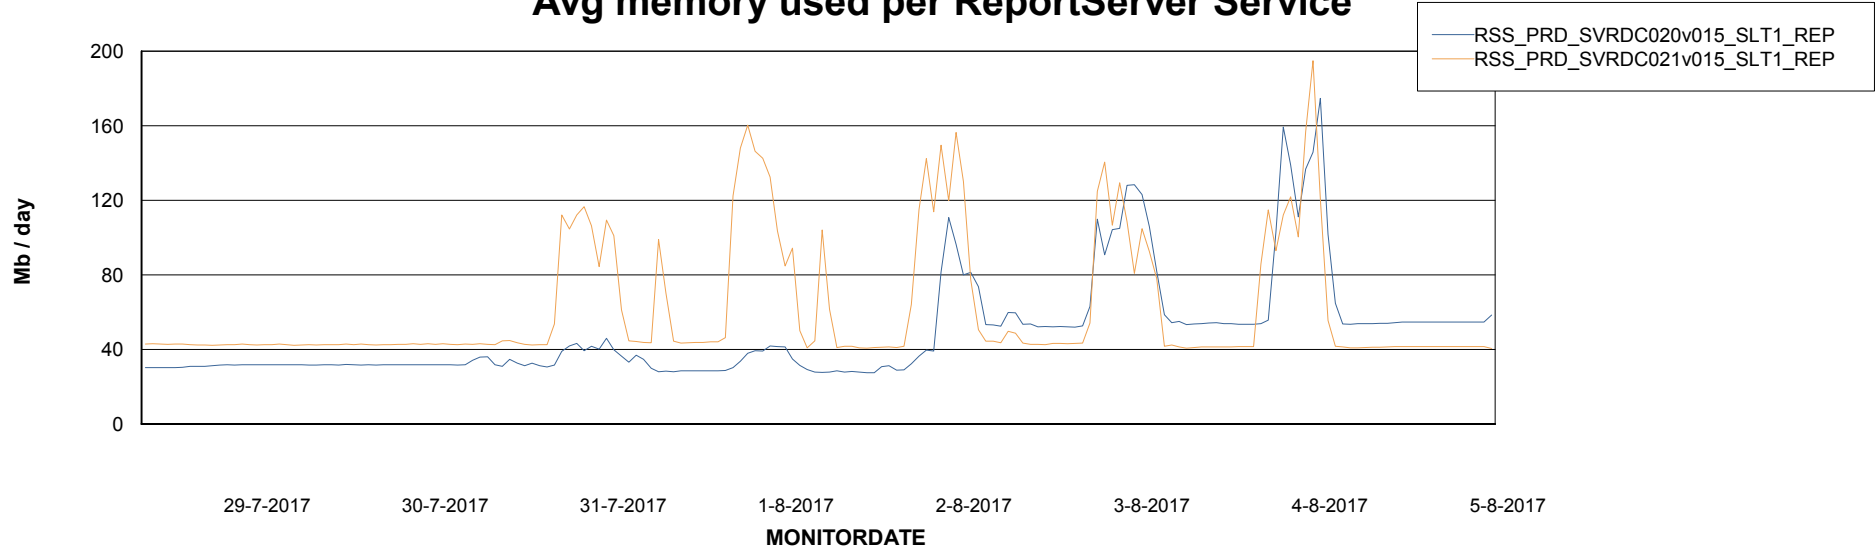

Avg memory used per ABS Server Service

Avg users per day per ABS server

Weekly SLA Customer Report

Customer RSS Production
Database ID 52

ABSSolute Application ReportServer Services

Avg memory used per ReportServer Service