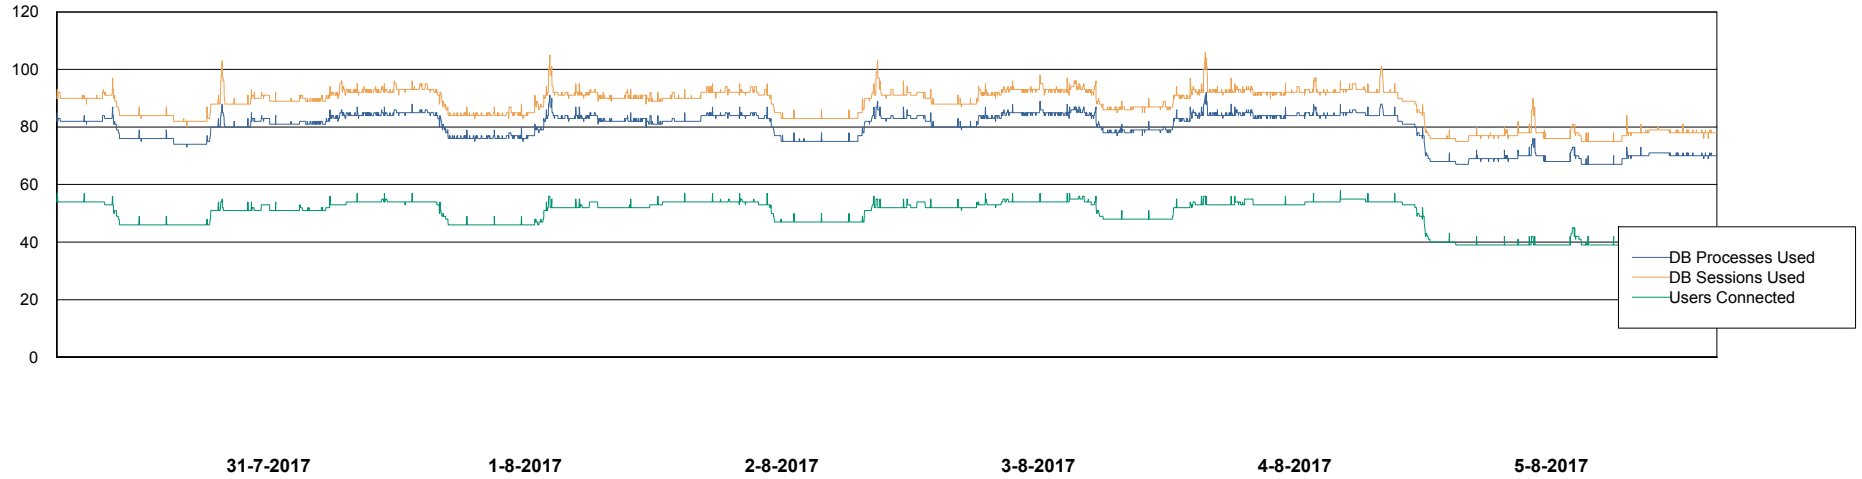

Database Performance RSSDB_Production

DB Processes Max 150
DB Sessions Max 248