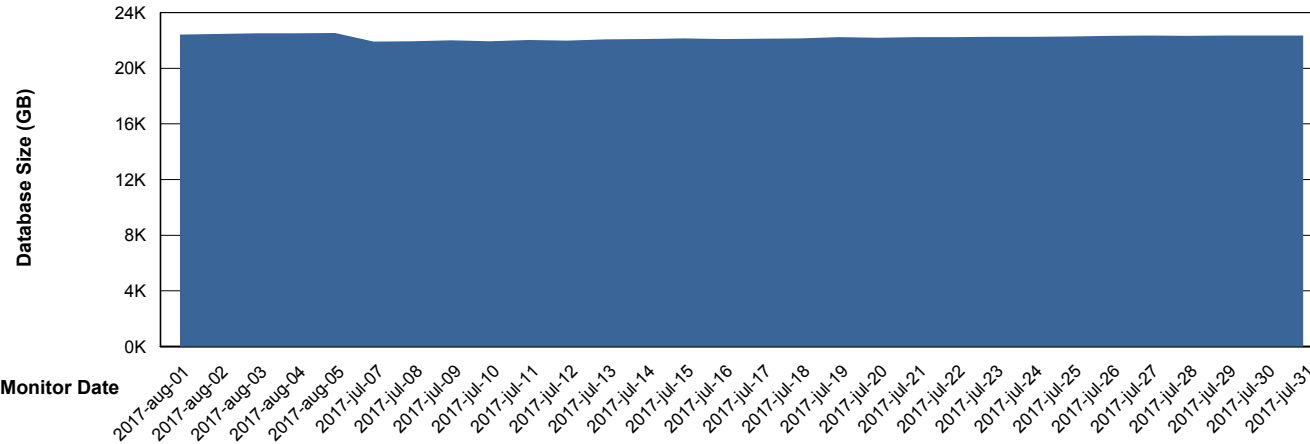

Database Performance RSSDB_Standby

DB Processes Max 150
DB Sessions Max 248

Weekly SLA Customer Report

Customer RSS Production
 Database ID 52

DATABASE SIZE RSSDB_Production

Database growth over last month

Database Tablespace		RSSDB_Production		
Date	Tablespace Name	Filesize (Gb)	Usedsize (Gb)	Percentage free
5-8-2017	ABSDATA	12,300	9,457	23
	INDX	14,900	11,772	21
4-8-2017	ABSDATA	12,300	9,457	23
	INDX	14,900	11,772	21
3-8-2017	ABSDATA	12,300	9,455	23
	INDX	14,900	11,760	21
2-8-2017	ABSDATA	10,800	9,439	13
	INDX	14,900	11,756	21
1-8-2017	ABSDATA	10,800	9,428	13
	INDX	14,900	11,728	21
31-7-2017	ABSDATA	10,800	9,418	13
	INDX	14,900	11,705	21
30-7-2017	ABSDATA	10,800	9,354	13
	INDX	14,900	11,703	21