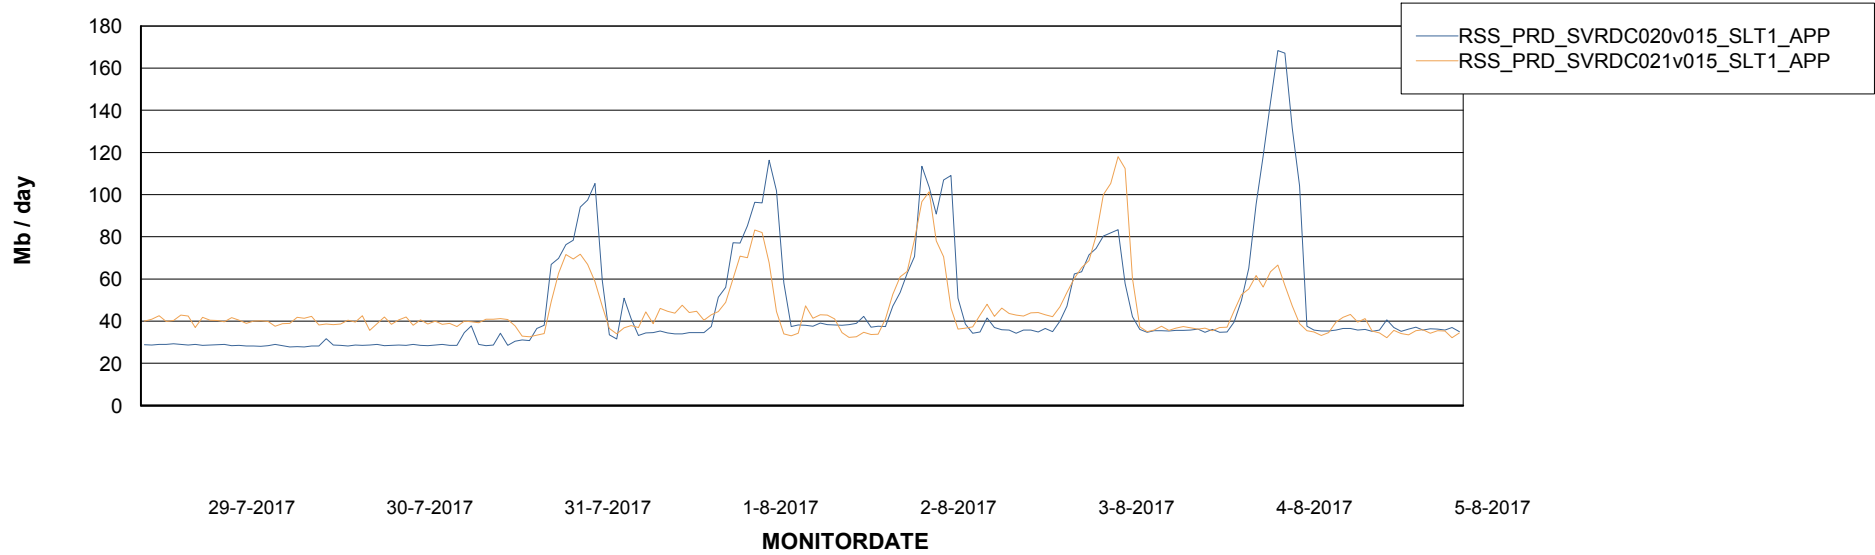

ABSSolute Application Server Services

Avg memory used per ABS Server Service