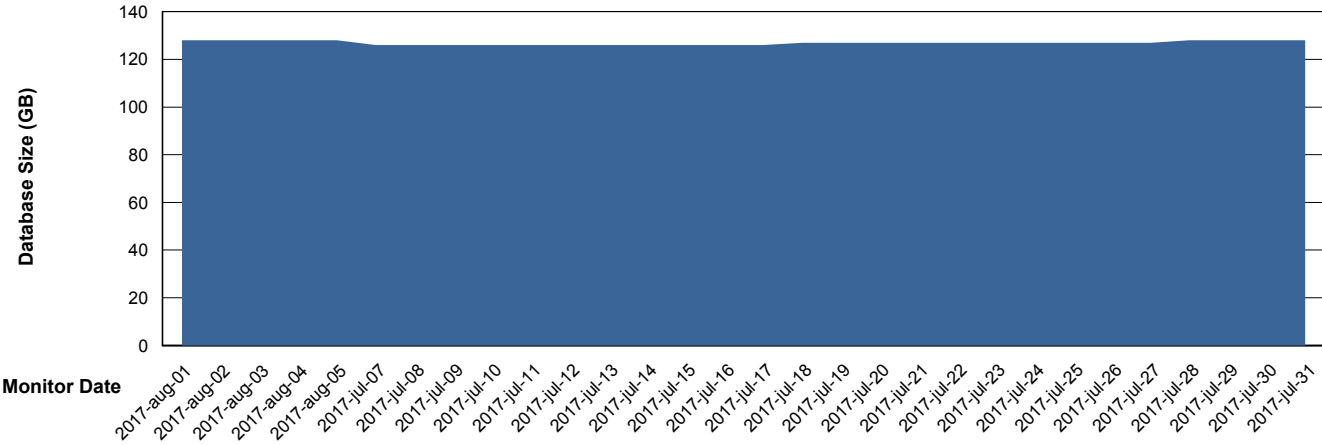

Database Performance PHSDB_Standby

DB Processes Max 500
DB Sessions Max 772

Weekly SLA Customer Report

Customer PHS_Production
 Database ID 47

DATABASE SIZE PHSDB_Production

Database growth over last month