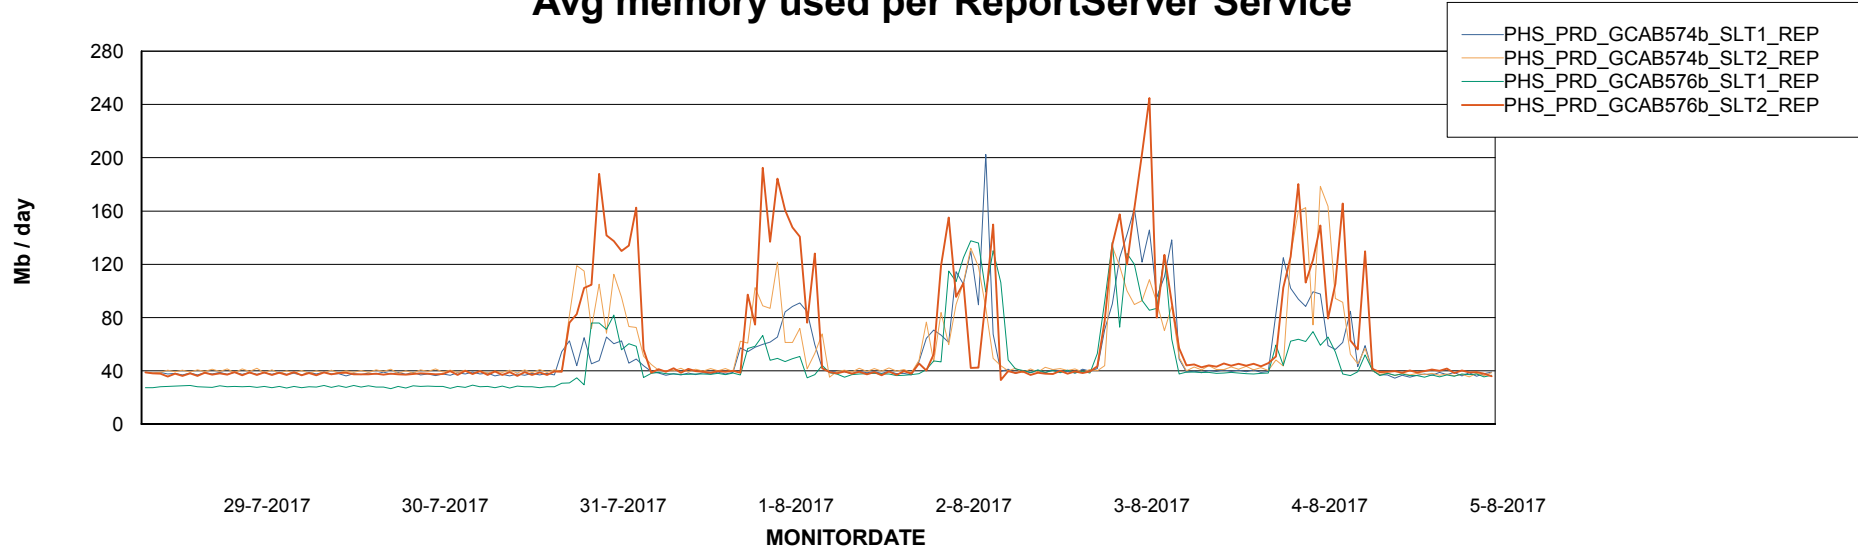

Avg memory used per ABS Server Service

Avg users per day per ABS server

Weekly SLA Customer Report

Customer PHS_Production
Database ID 47

ABSSolute Application ReportServer Services

Avg memory used per ReportServer Service