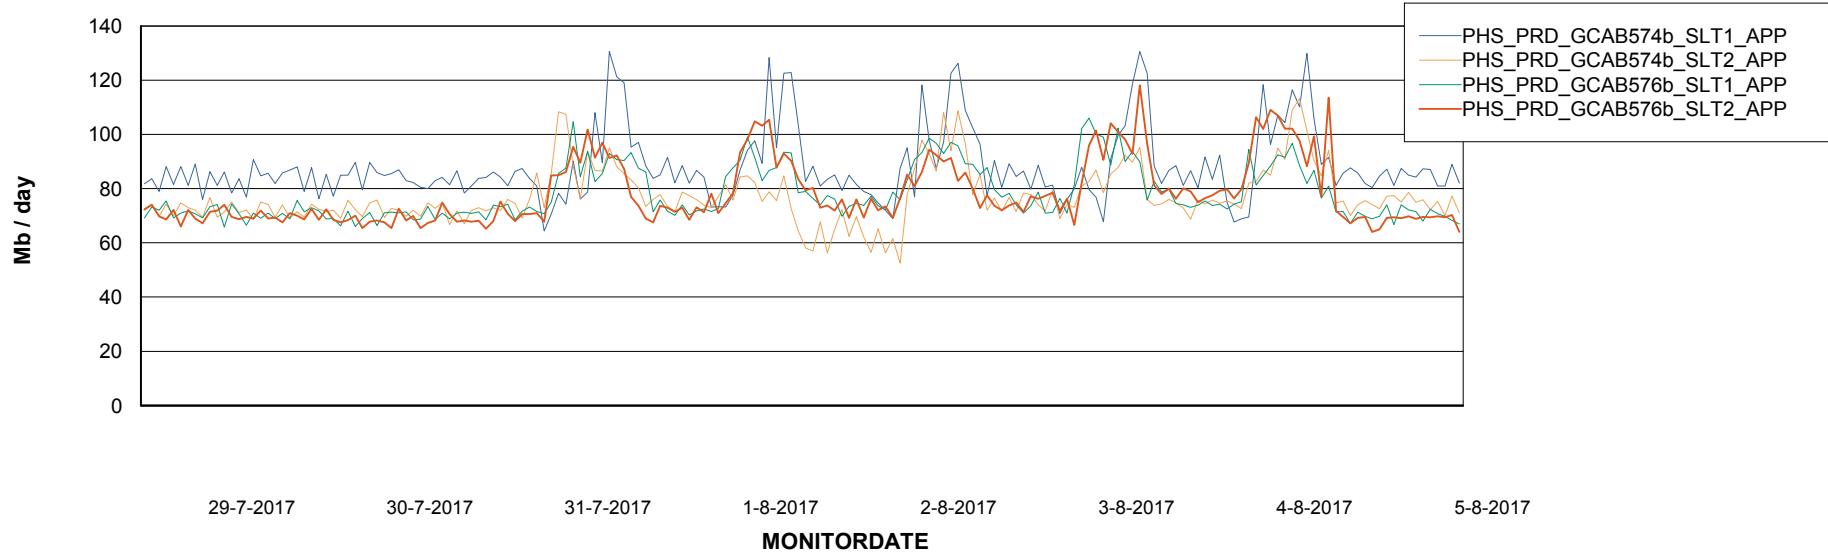

ABSSolute Application Server Services

Avg memory used per ABS Server Service