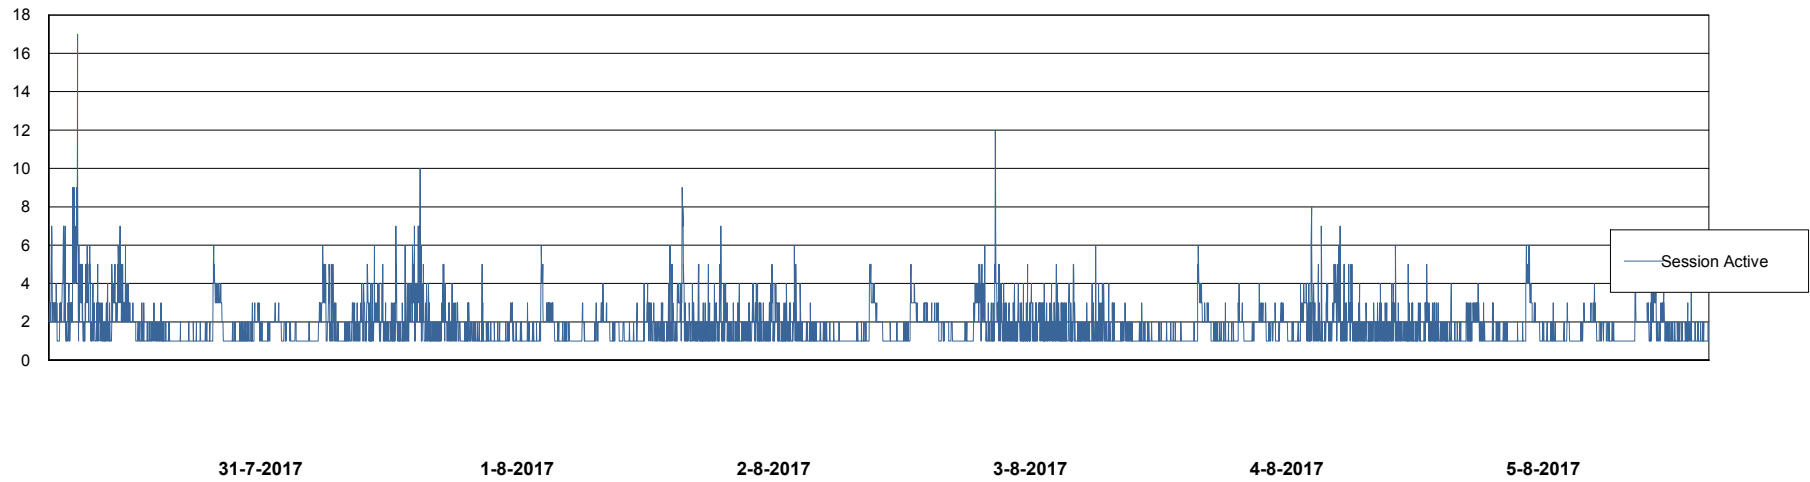

Database Performance LLGDB_Production

DB Processes Max 520
DB Sessions Max 804