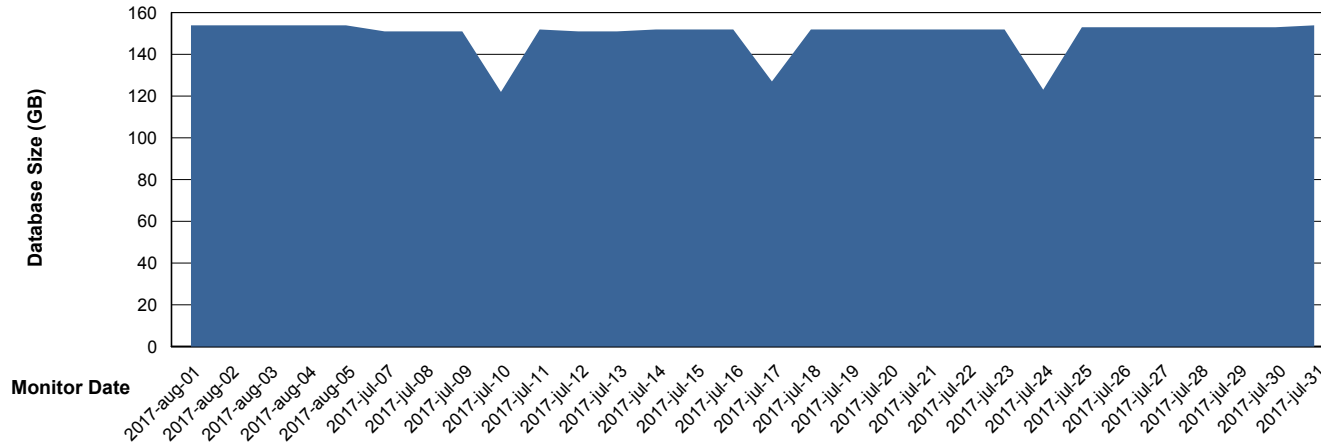

DATABASE SIZE LLGDB_Production

Database growth over last month