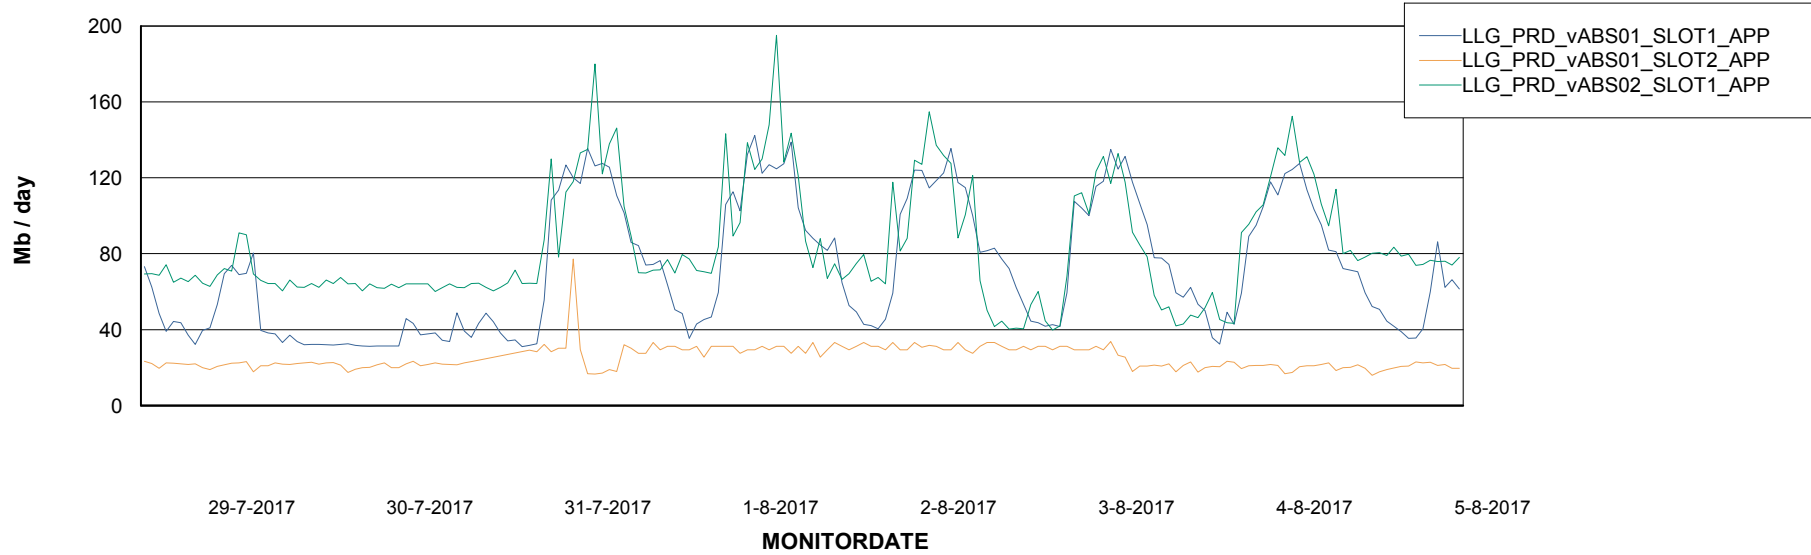

ABSSolute Application Server Services

Avg memory used per ABS Server Service