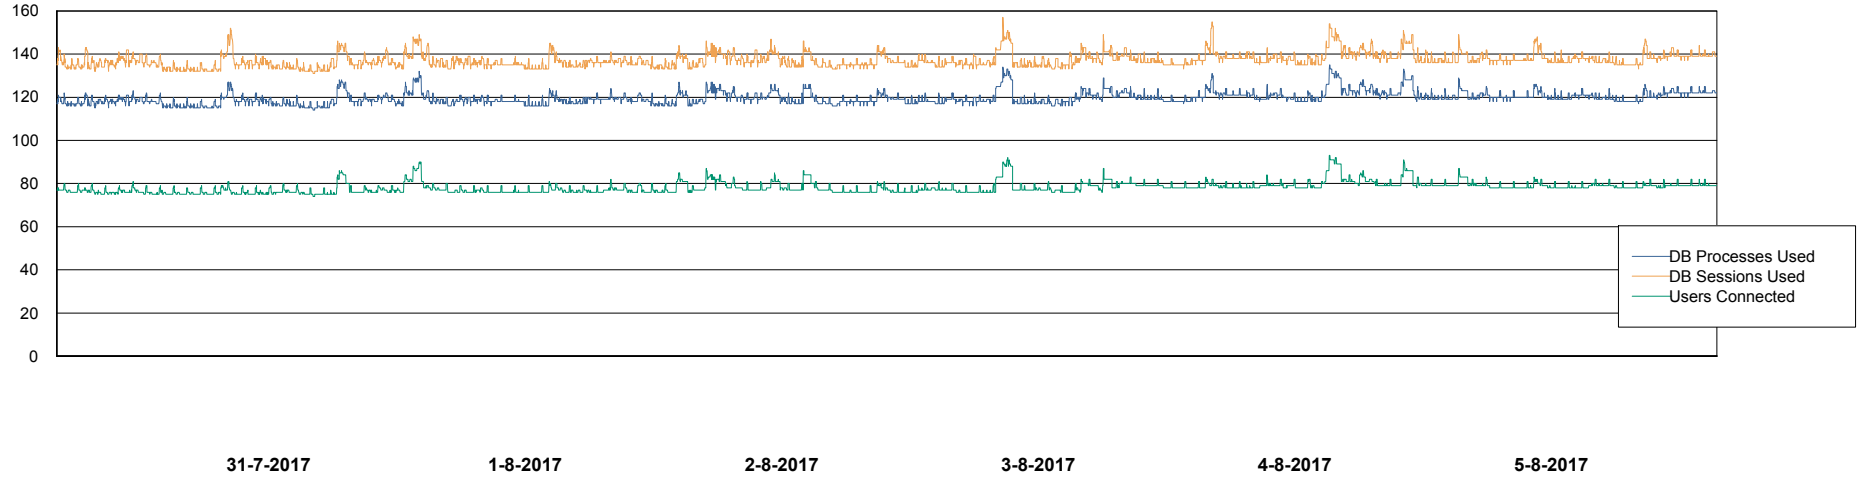

Database Performance LLGDB_Production

DB Processes Max 520
DB Sessions Max 804