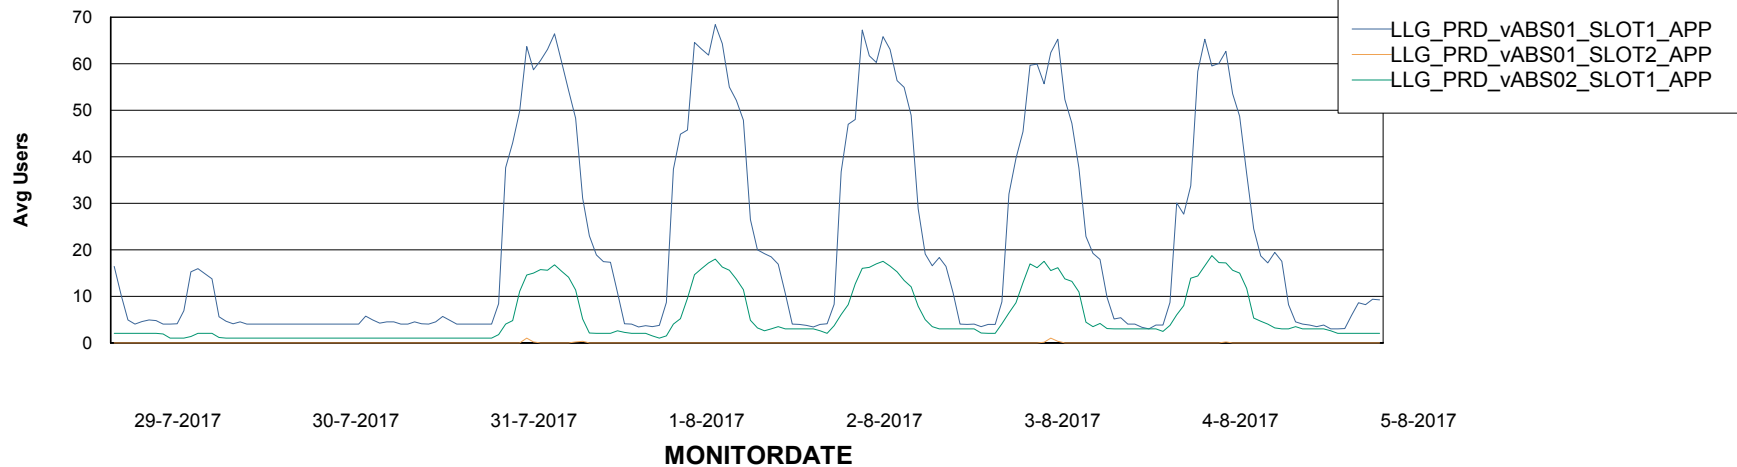

Avg users per day per ABS server