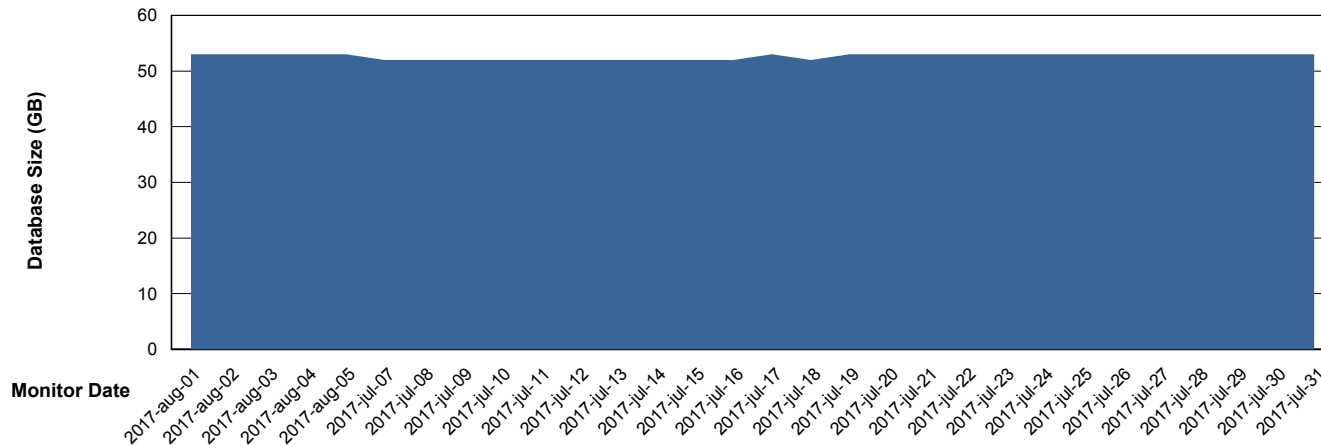

# Weekly SLA Customer Report

Customer LLG\_Production  
Database ID 53

DATABASE SIZE LLGDB\_Production

### Database growth over last month

DATABASE SIZE LLGDBBI\_Production

### Database growth over last month