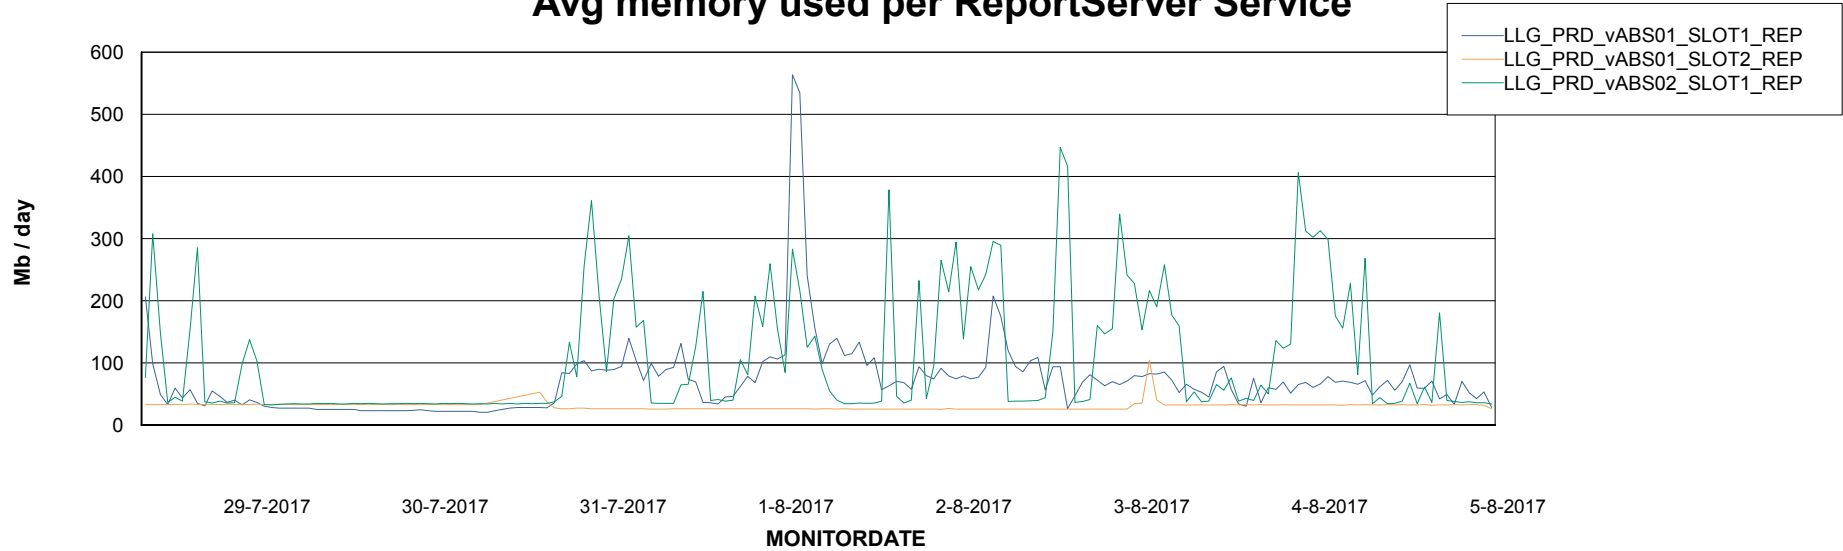

ABSSolute Application ReportServer Services

Avg memory used per ReportServer Service