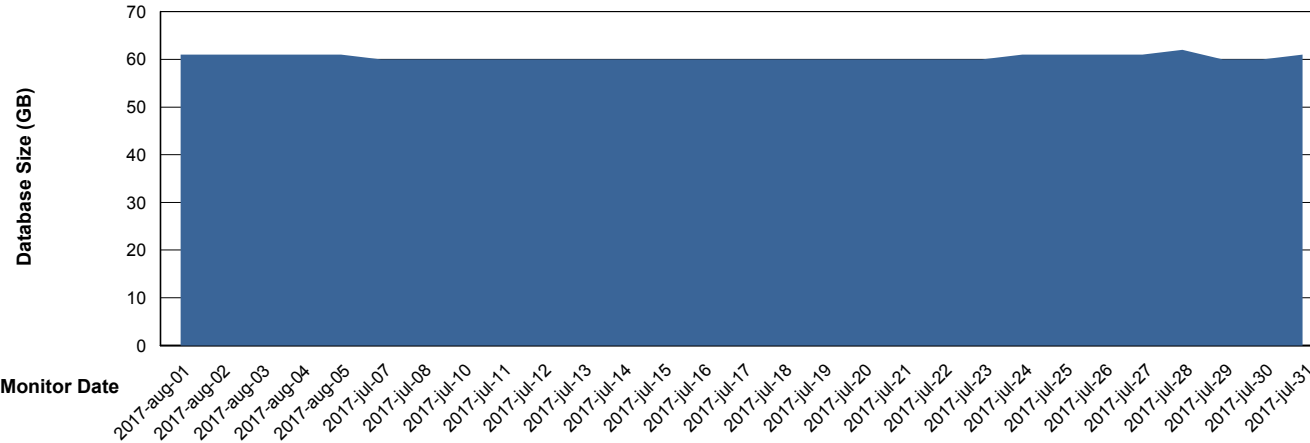

Database Performance JWRDB_Standby

DB Processes Max 150
DB Sessions Max 248

Weekly SLA Customer Report

Customer JWR Production
 Database ID 43

DATABASE SIZE JWRDB_Production

Database growth over last month

Database Tablespace JWRDB_Production

Date	Tablespace Name	Filesize (Gb)	Usedsize (Gb)	Percentage free
5-8-2017	ABSDATA	22	19	14
	INDX	50	41	18
4-8-2017	ABSDATA	22	19	14
	INDX	50	41	18
3-8-2017	ABSDATA	22	19	14
	INDX	50	41	18
2-8-2017	ABSDATA	22	19	14
	INDX	50	41	18
1-8-2017	ABSDATA	22	19	14
	INDX	50	41	18
31-7-2017	ABSDATA	22	19	14
	INDX	50	41	18
30-7-2017	ABSDATA	22	19	14
	INDX	50	41	18