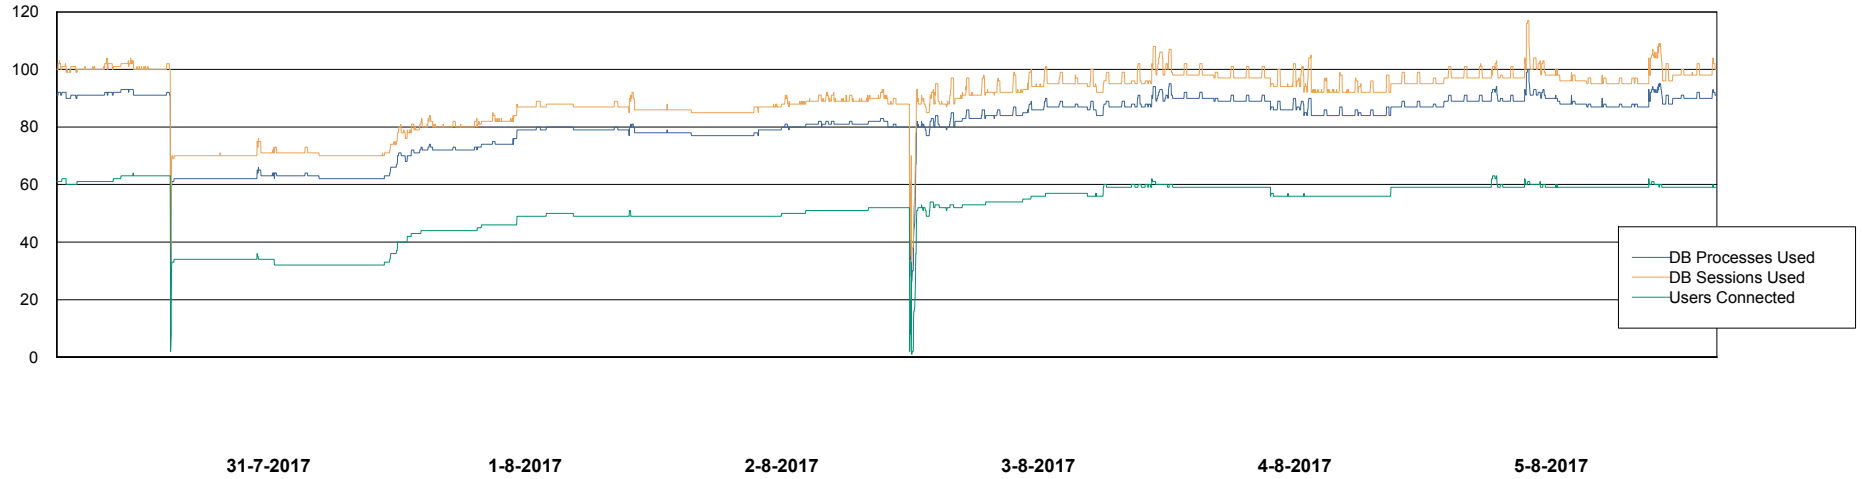

Harddisk Usage JWR_PRD_JWR-ODB-02

	Free disk space on / (%)	Total disk space on / (Gb)	Used disk space on / (Gb)
5-8-2017	55	251	107
4-8-2017	55	251	106
3-8-2017	56	251	105
2-8-2017	56	251	105
1-8-2017	56	251	105
31-7-2017	56	251	104
30-7-2017	56	251	104

Weekly SLA Customer Report

Customer JWR Production
Database ID 43

Database Performance JWRDB_Production

DB Processes Max 150
DB Sessions Max 248

Weekly SLA Customer Report

Customer JWR Production
Database ID 43