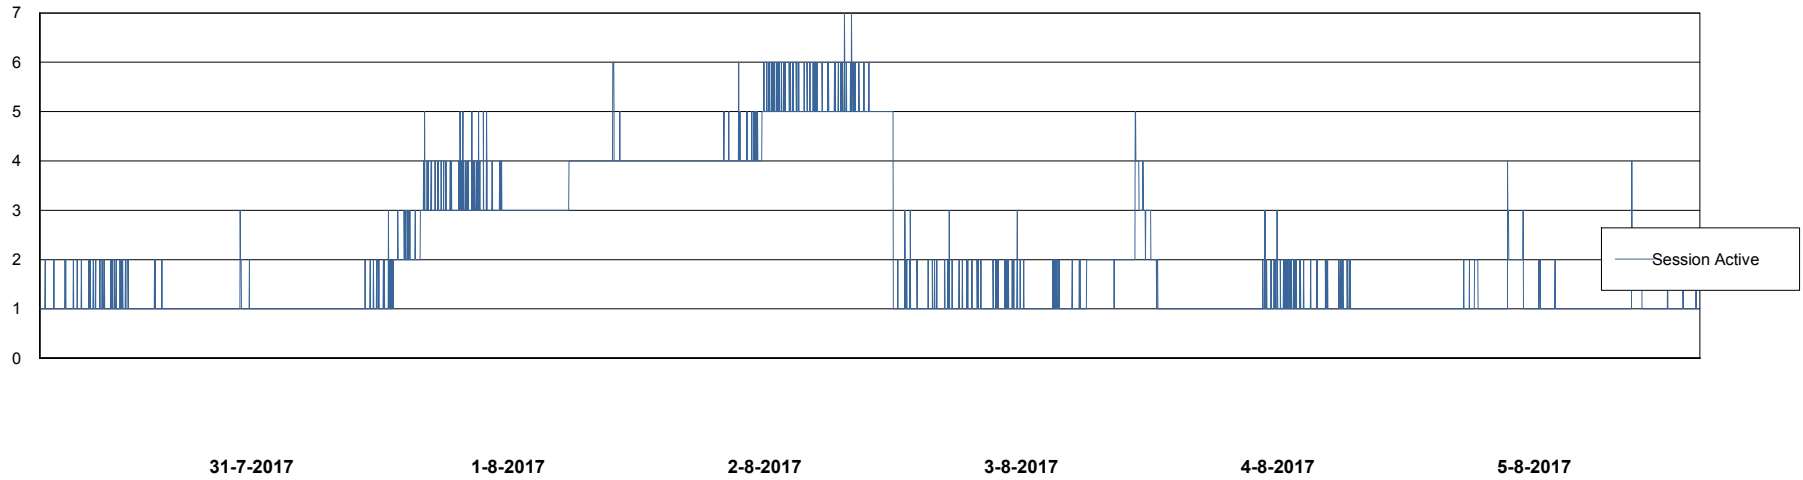

Harddisk Usage JWR_PRD_JWR-ODB-02

	Free disk space on / (%)	Total disk space on / (Gb)	Used disk space on / (Gb)
5-8-2017	55	251	107
4-8-2017	55	251	106
3-8-2017	56	251	105
2-8-2017	56	251	105
1-8-2017	56	251	105
31-7-2017	56	251	104
30-7-2017	56	251	104

Weekly SLA Customer Report

Customer JWR Production
Database ID 43

Database Performance JWRDB_Production

DB Processes Max 150
DB Sessions Max 248

Weekly SLA Customer Report

Customer JWR Production
Database ID 43