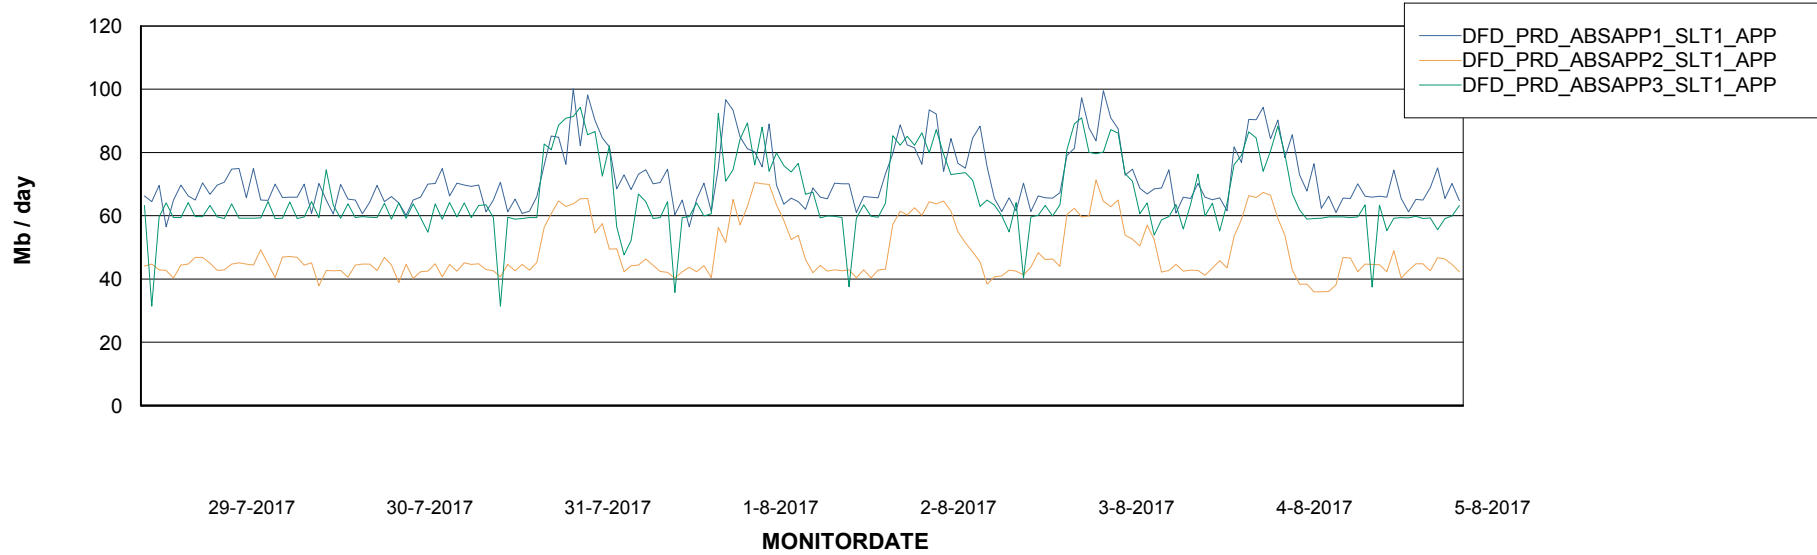

ABSSolute Application Server Services

Avg memory used per ABS Server Service