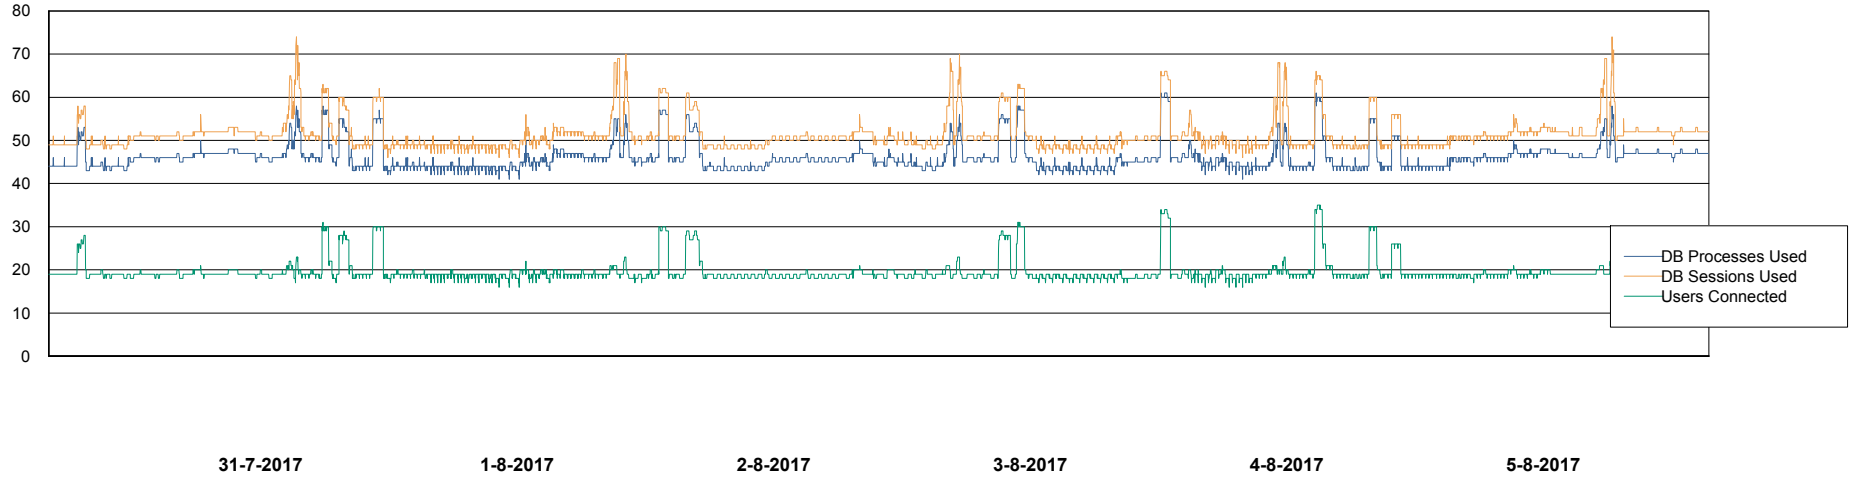

Database Performance DFDDDBI_Production

DB Processes Max 500
DB Sessions Max 772