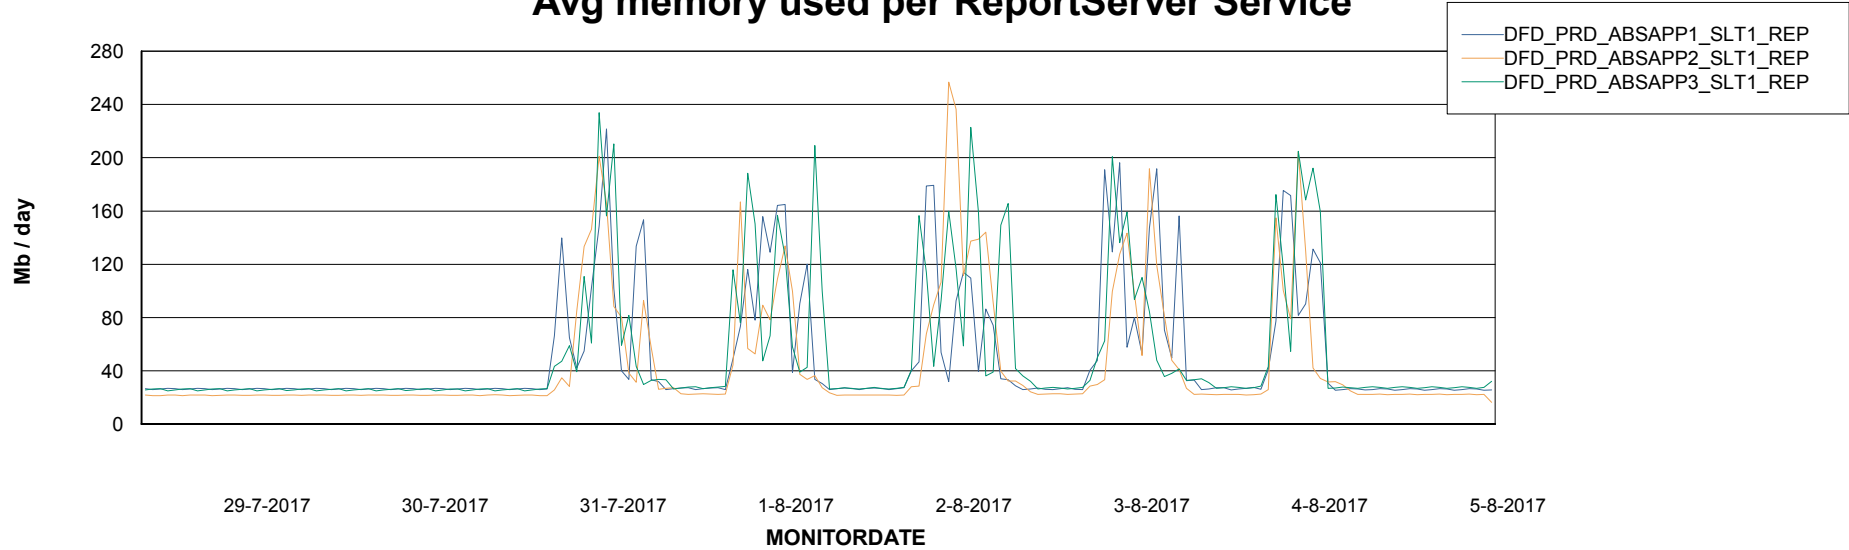

Avg memory used per ABS Server Service

Avg users per day per ABS server

Weekly SLA Customer Report

Customer DFD Production
Database ID 39

ABSSolute Application ReportServer Services

Avg memory used per ReportServer Service