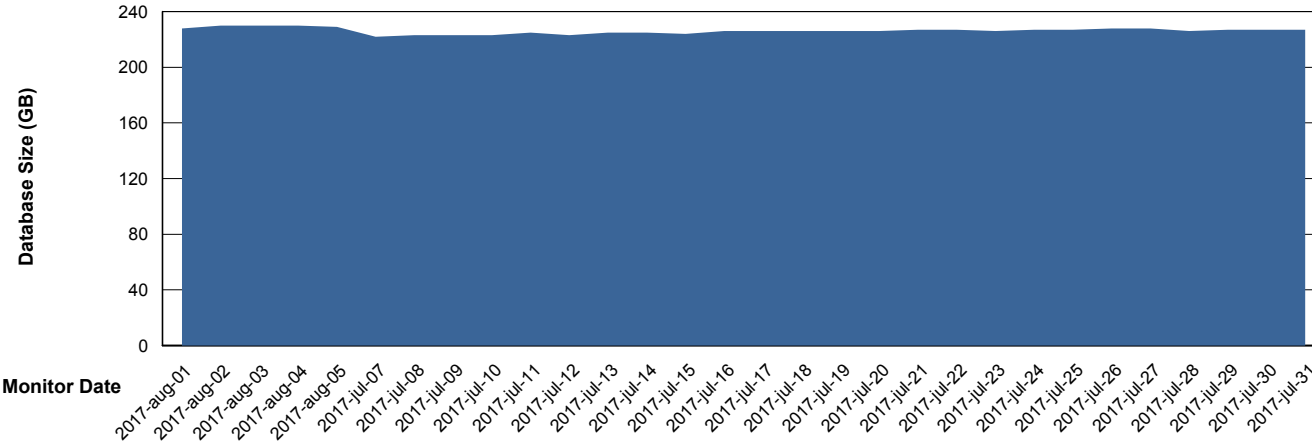

DATABASE SIZE CSCDB_Primary

Database growth over last month