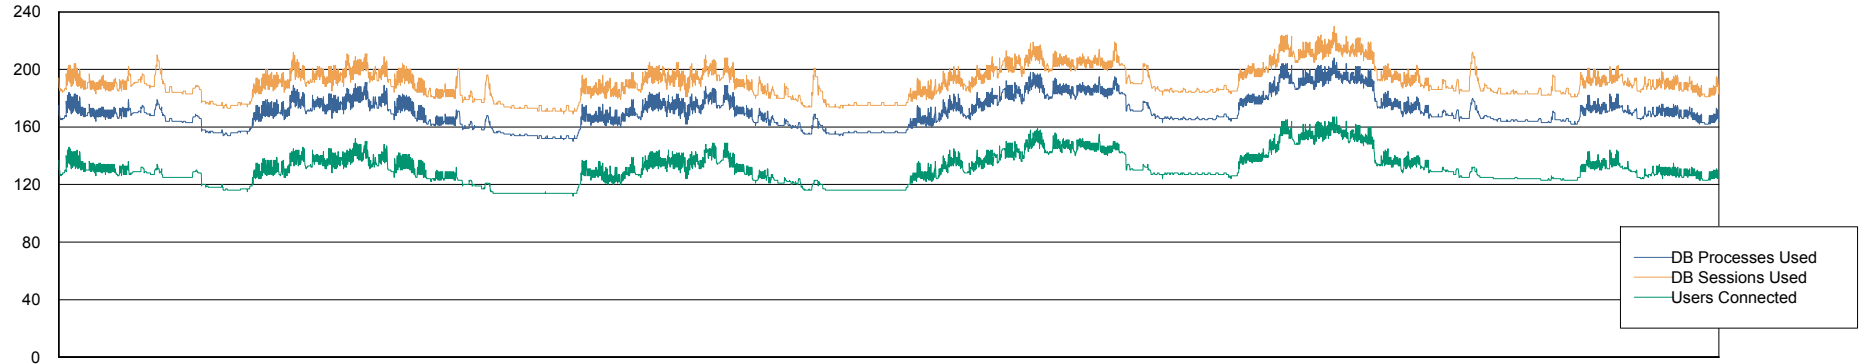

Database Performance CSCDB_Primary

DB Processes Max 500
DB Sessions Max 800

31-7-2017 1-8-2017 2-8-2017 3-8-2017 4-8-2017 5-8-2017