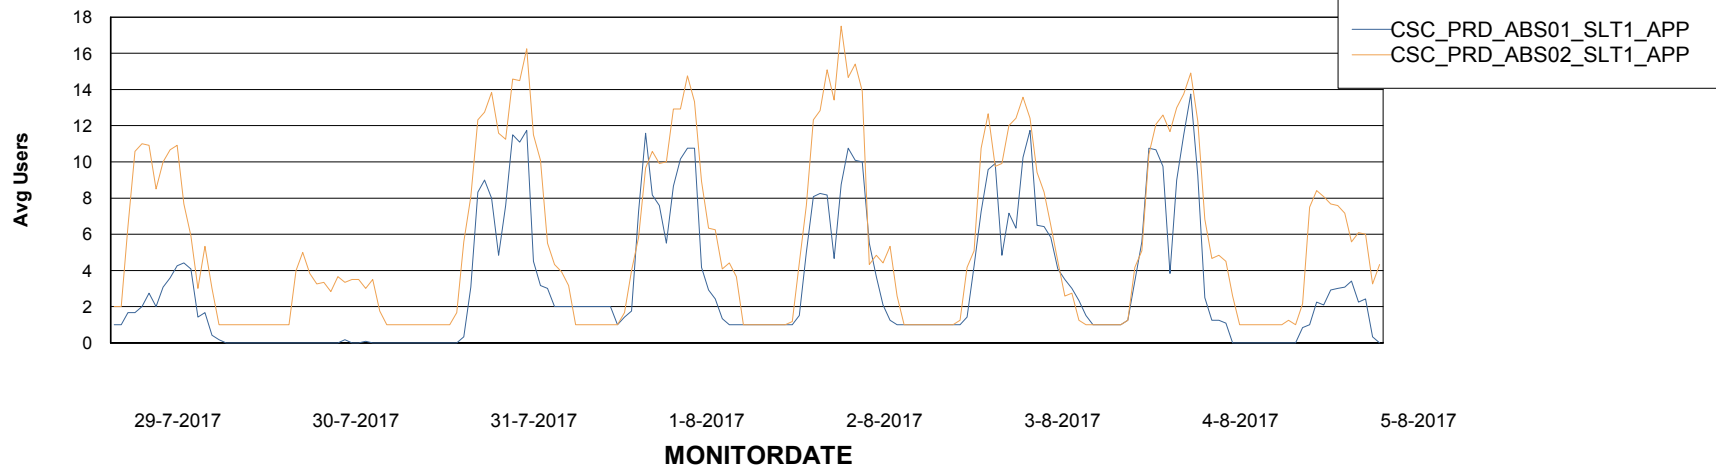

Avg users per day per ABS server