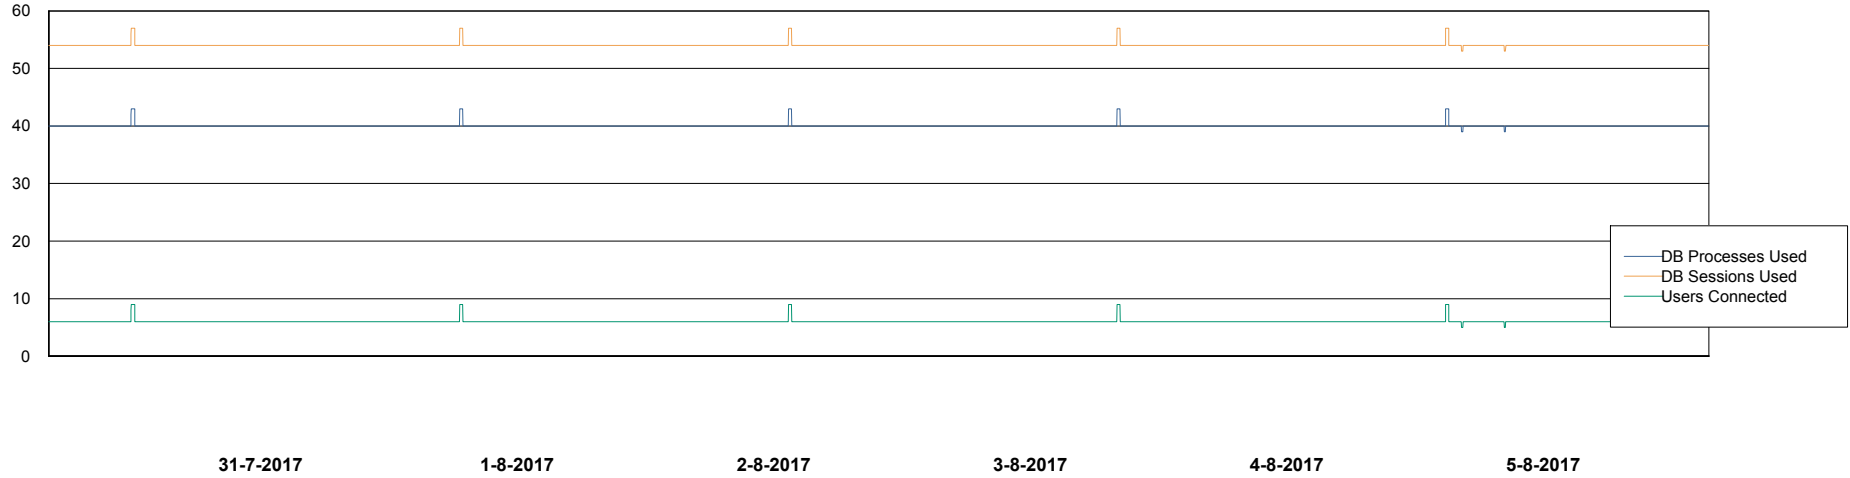

Database Performance CSCDB_Standby

DB Processes Max 500
DB Sessions Max 800