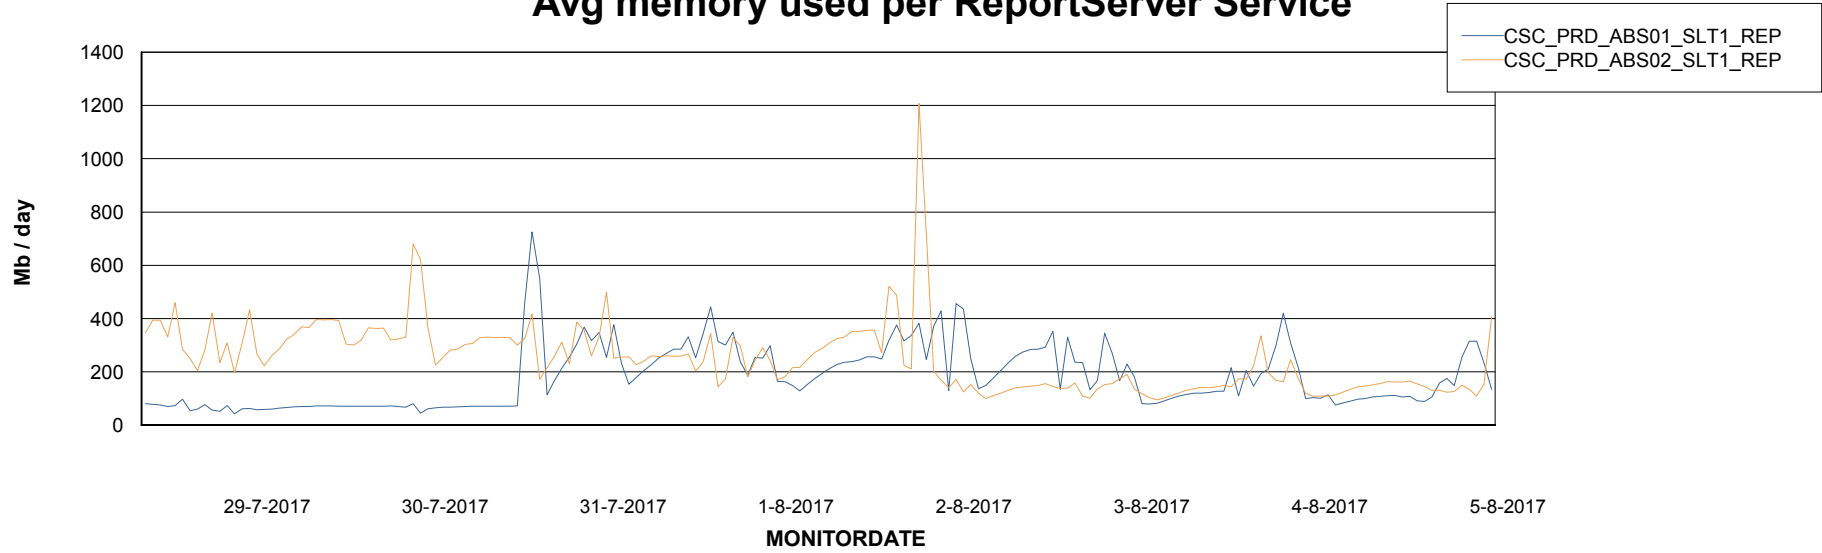

ABSSolute Application ReportServer Services

Avg memory used per ReportServer Service