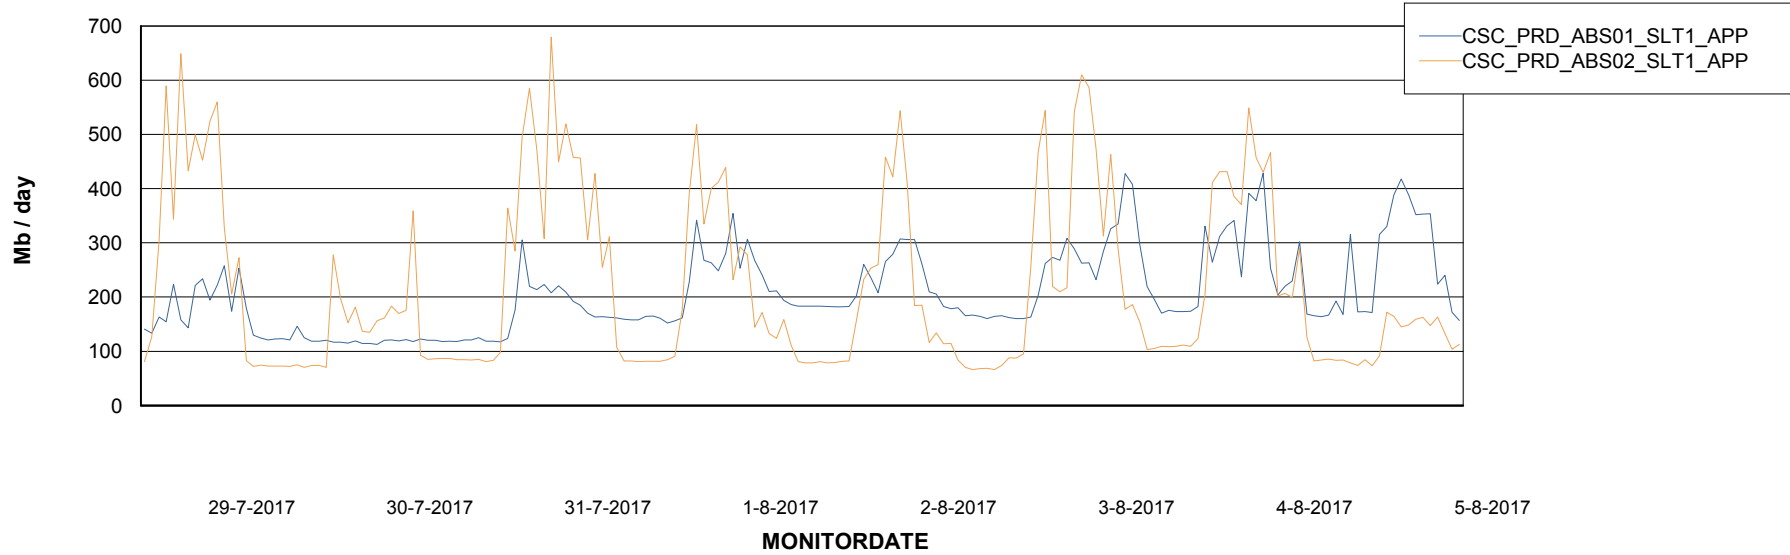

ABSSolute Application Server Services

Avg memory used per ABS Server Service