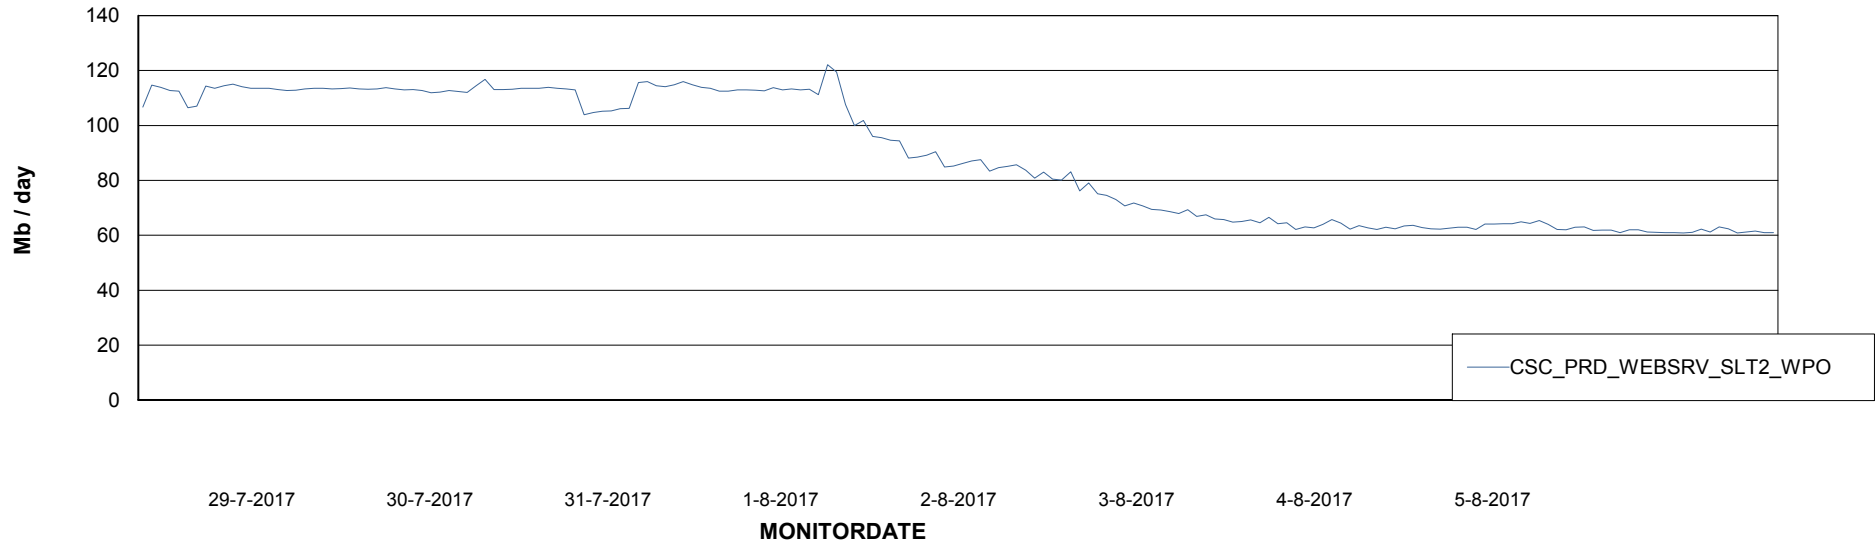

ABSSolute Web Component Services

Avg memory used per ABS Web component