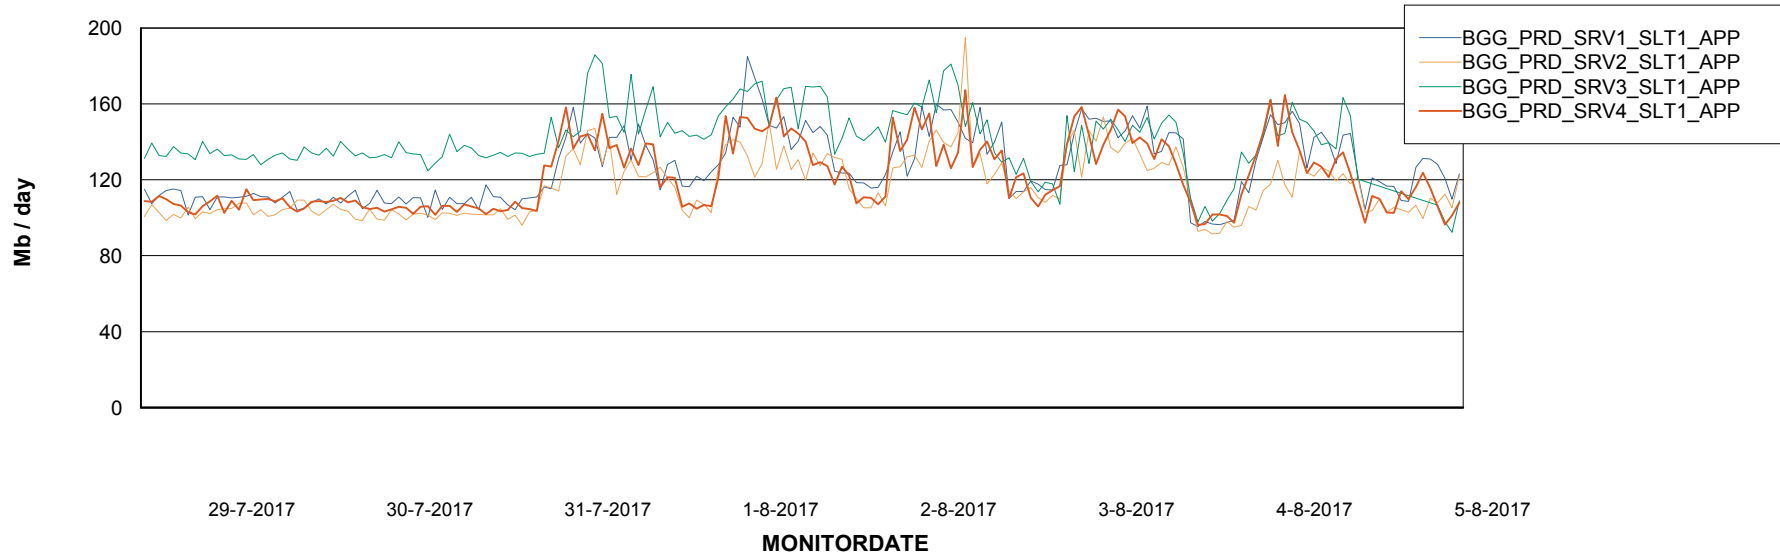

Standby Database Health BGG_Production

Recovery lag for last 7 days

Weekly SLA Customer Report

Customer BGG_Production
Database ID 58

ABSSolute Application Server Services

Avg memory used per ABS Server Service