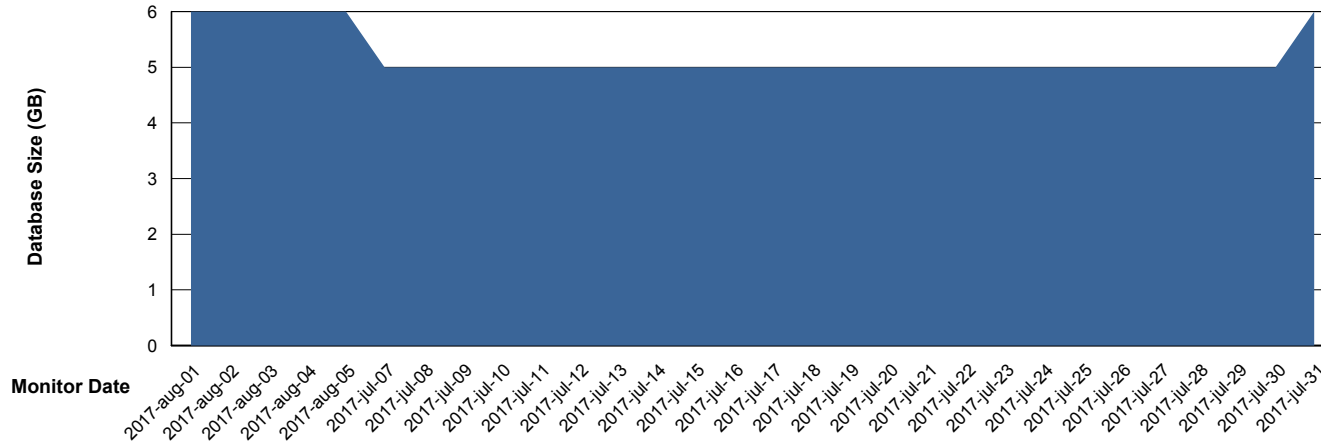

DATABASE SIZE BGGDB_BI

Database growth over last month