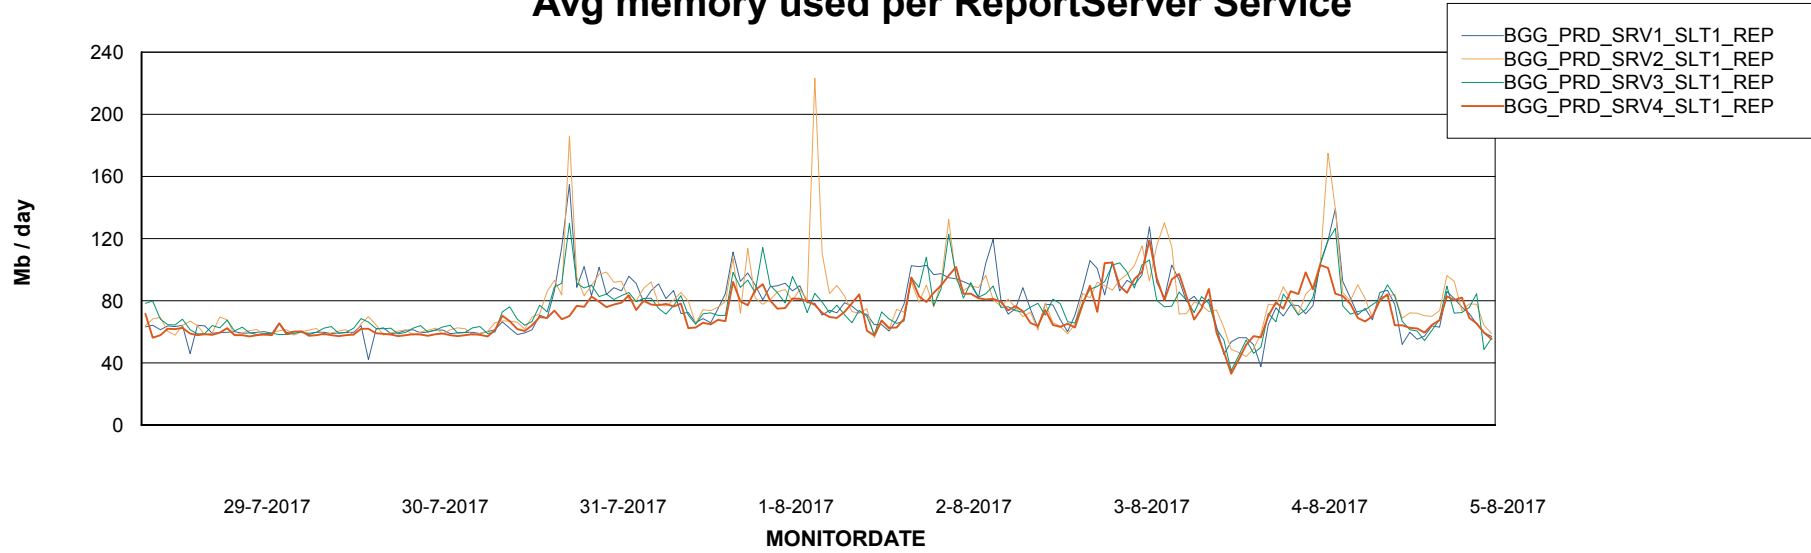

Avg users per day per ABS server

Weekly SLA Customer Report

Customer BGG_Production
Database ID 58

ABSSolute Application ReportServer Services

Avg memory used per ReportServer Service

Weekly SLA Customer Report