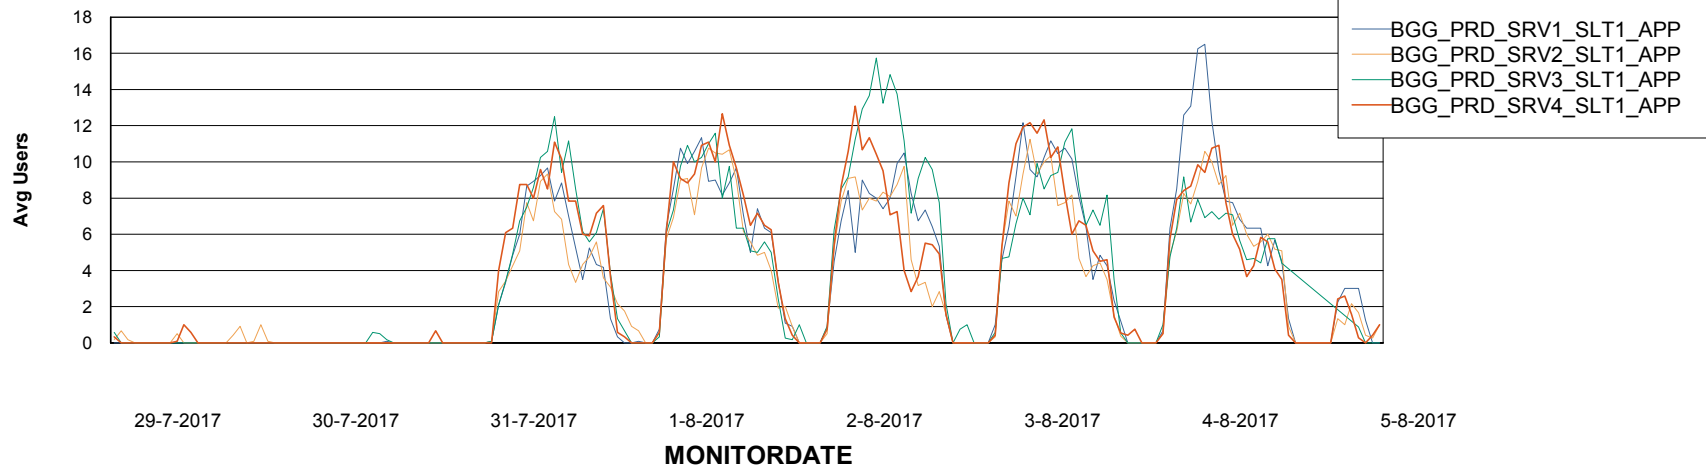

Avg users per day per ABS server