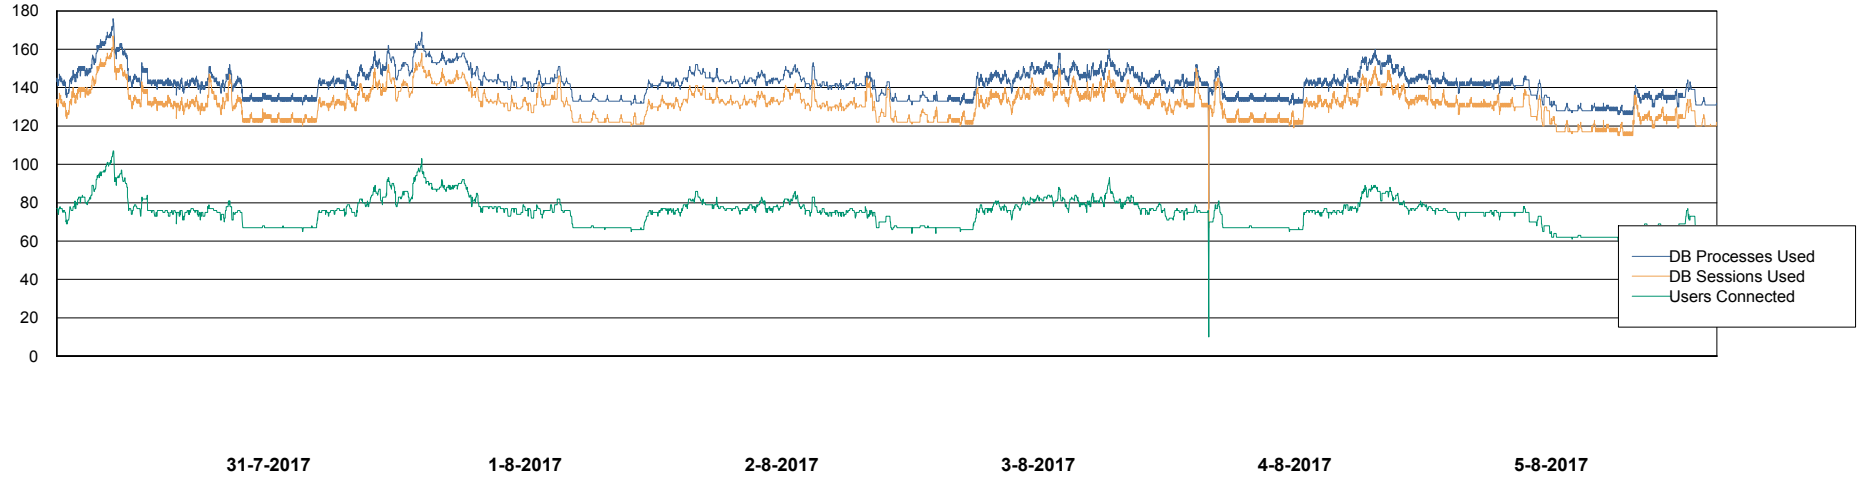

Database Performance BGGDB_Production

DB Processes Max 300
DB Sessions Max 474