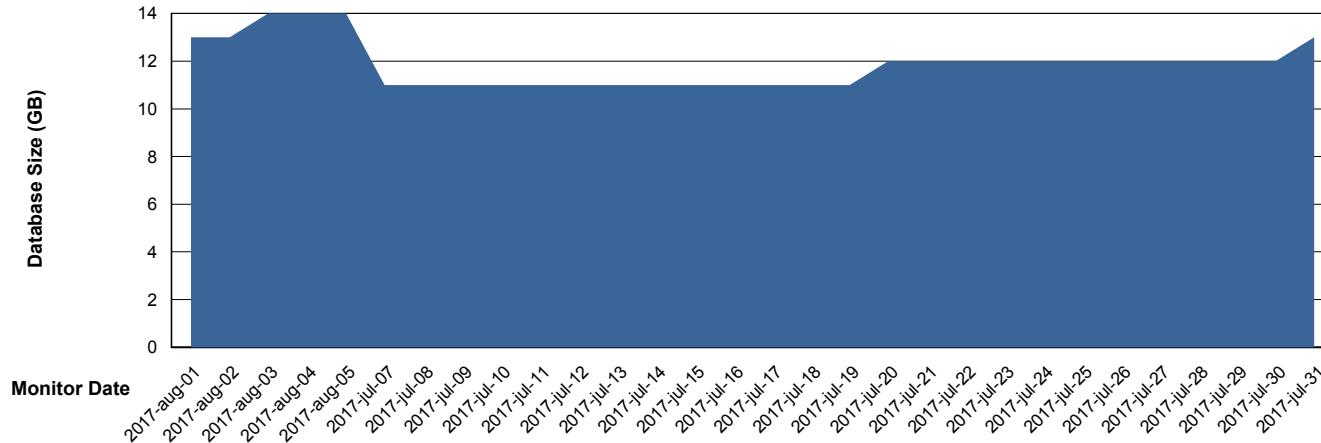

Customer BGG_Production
 Database ID 58

DATABASE SIZE BGGDB_BI

Database growth over last month

DATABASE SIZE BGGDB_Production

Database growth over last month

Weekly SLA Customer Report

Customer BGG_Production
 Database ID 58

Database Tablespace		BGGDB_BI		
Date	Tablespace Name	Filesize (Gb)	Usedsize (Gb)	Percentage free
5-8-2017	ABSDATA	4	2	50
	INDX	8	2	75
4-8-2017	ABSDATA	4	2	50
	INDX	8	2	75
3-8-2017	ABSDATA	4	2	50
	INDX	8	2	75
2-8-2017	ABSDATA	4	2	50
	INDX	8	2	75
1-8-2017	ABSDATA	4	2	50
	INDX	8	2	75
31-7-2017	ABSDATA	4	2	50
	INDX	8	2	75
30-7-2017	ABSDATA	4	2	50
	INDX	8	2	75