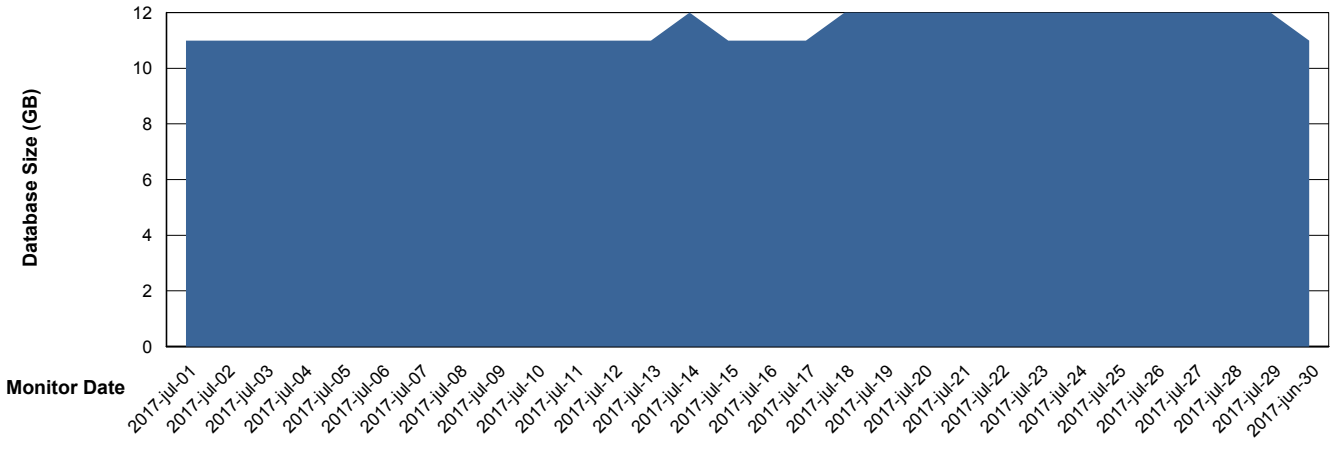

Database Performance WBLDB_Standby

DB Processes Max 500
DB Sessions Max 772

Weekly SLA Customer Report

Customer WBL_Production
 Database ID 40

DATABASE SIZE WBLDB_Production

Database growth over last month

Database Tablespace WBLDB_Production

Date	Tablespace Name	Filesize (Gb)	Usedsize (Gb)	Percentage free
29-7-2017	ABSDATA	6	5	17
	INDX	8	5	38
28-7-2017	ABSDATA	6	5	17
	INDX	8	5	38
27-7-2017	ABSDATA	6	5	17
	INDX	8	5	38
26-7-2017	ABSDATA	6	5	17
	INDX	8	5	38
25-7-2017	ABSDATA	6	5	17
	INDX	8	5	38
24-7-2017	ABSDATA	6	5	17
	INDX	8	5	38
23-7-2017	ABSDATA	6	5	17
	INDX	8	5	38