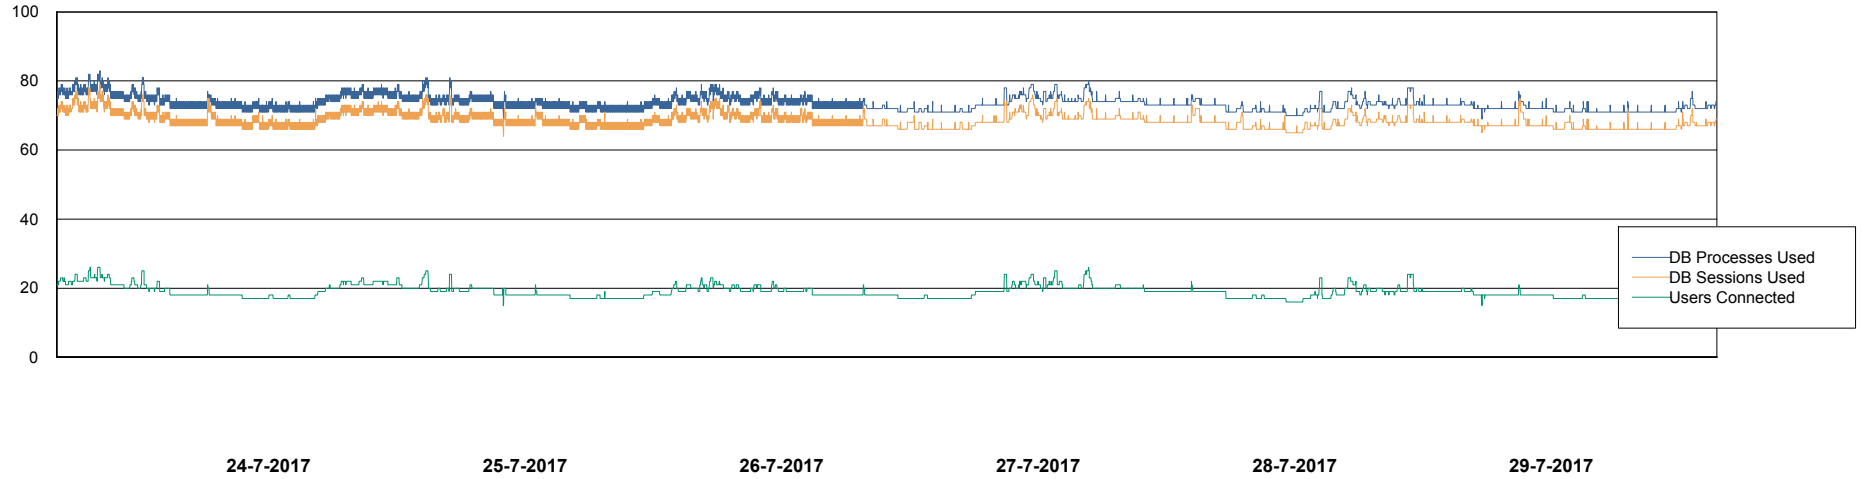

Harddisk Usage WBL_PRD_ORACLE2

	Free disk space on c: (%)	Total disk space on c: (Gb)	Free disk space on d: (%)	Total disk space on d: (Gb)	Free disk space on e: (%)	Total disk space on e: (Gb)	Free disk space on f: (%)	Total disk space on f: (Gb)
29-7-2017	75	120	90	200	89	200	95	200
28-7-2017	75	120	90	200	89	200	96	200
27-7-2017	75	120	90	200	89	200	96	200
26-7-2017	75	120	90	200	89	200	96	200
25-7-2017	75	120	90	200	89	200	96	200
24-7-2017	75	120	90	200	89	200	96	200
23-7-2017	75	120	90	200	89	200	96	200

Weekly SLA Customer Report

Customer WBL_Production
Database ID 40

Database Performance WBLDB_Production

DB Processes Max 500
DB Sessions Max 772

Weekly SLA Customer Report

Customer WBL_Production
Database ID 40