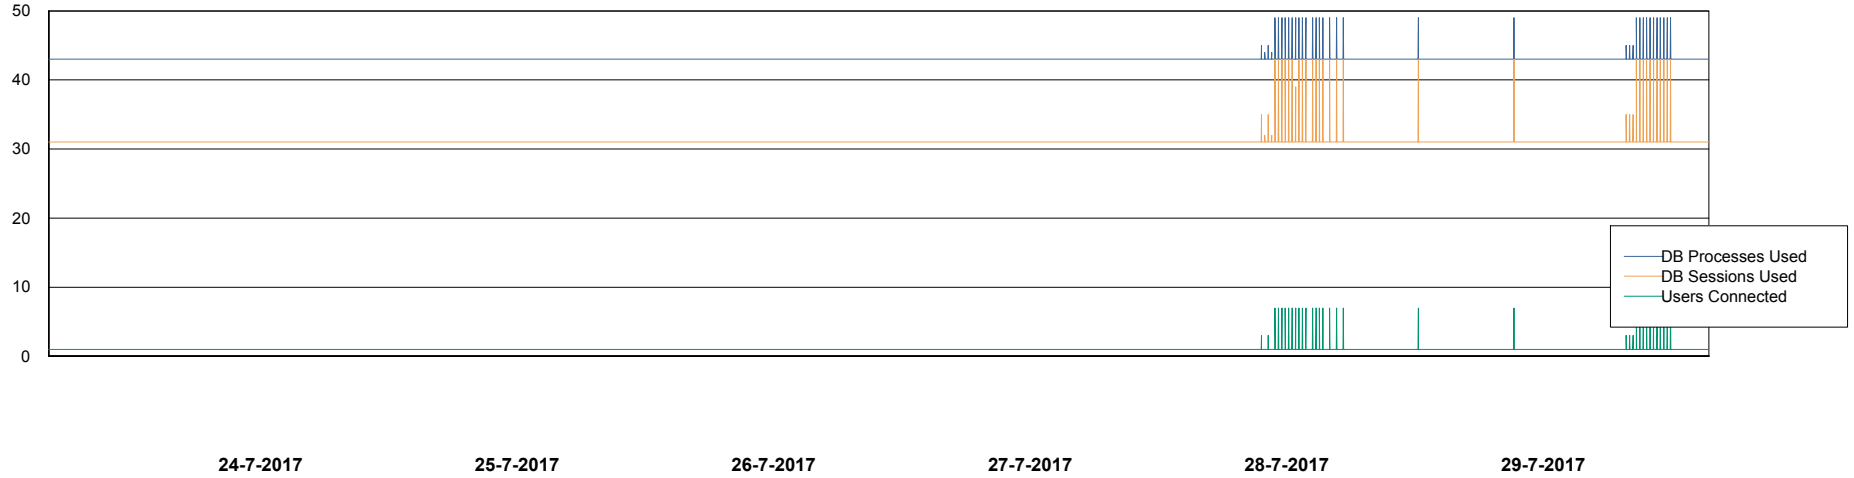

Weekly SLA Customer Report

Customer WBL_Production
Database ID 40

Database Performance WBLDB_Production

DB Processes Max 500
DB Sessions Max 772

Weekly SLA Customer Report

Customer WBL_Production
Database ID 40

Database Performance WBLDB_Standby

DB Processes Max 500
DB Sessions Max 772

Weekly SLA Customer Report

Customer WBL_Production
 Database ID 40

DATABASE SIZE WBLDB_Production

Database growth over last month