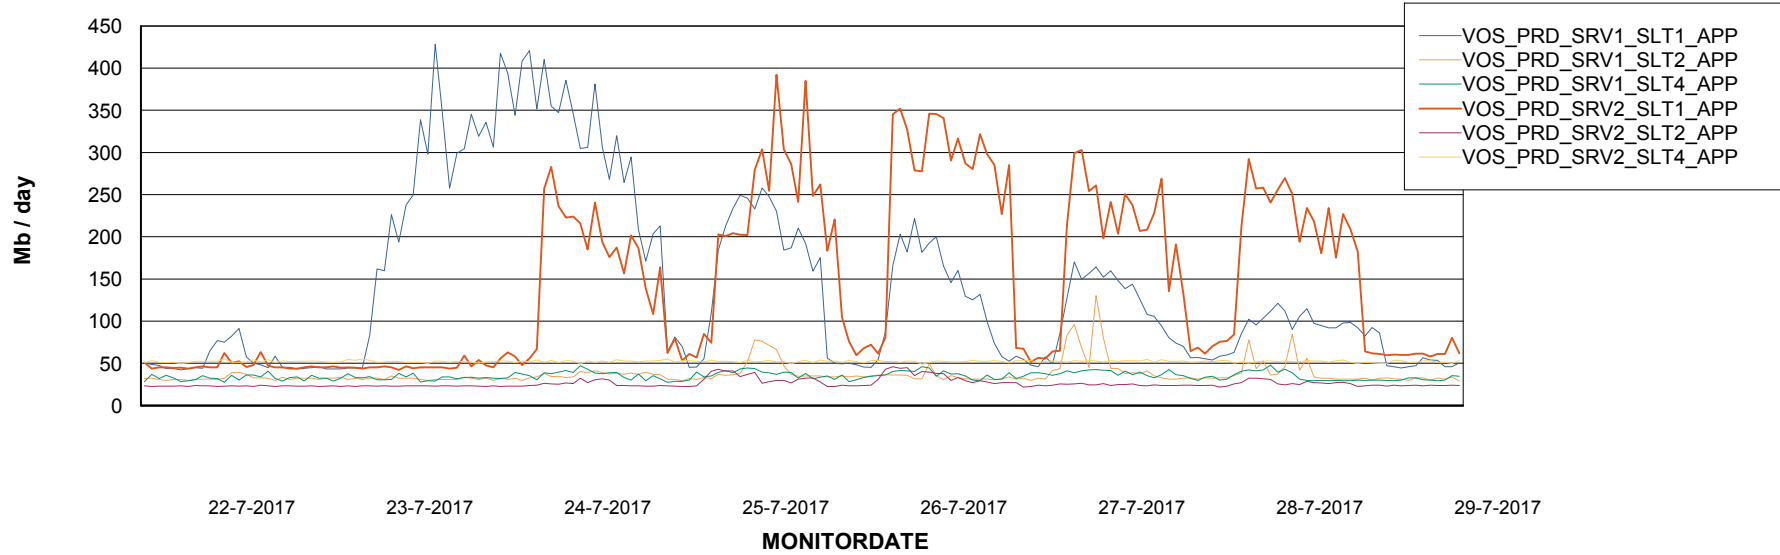

ABSSolute Application Server Services

Avg memory used per ABS Server Service