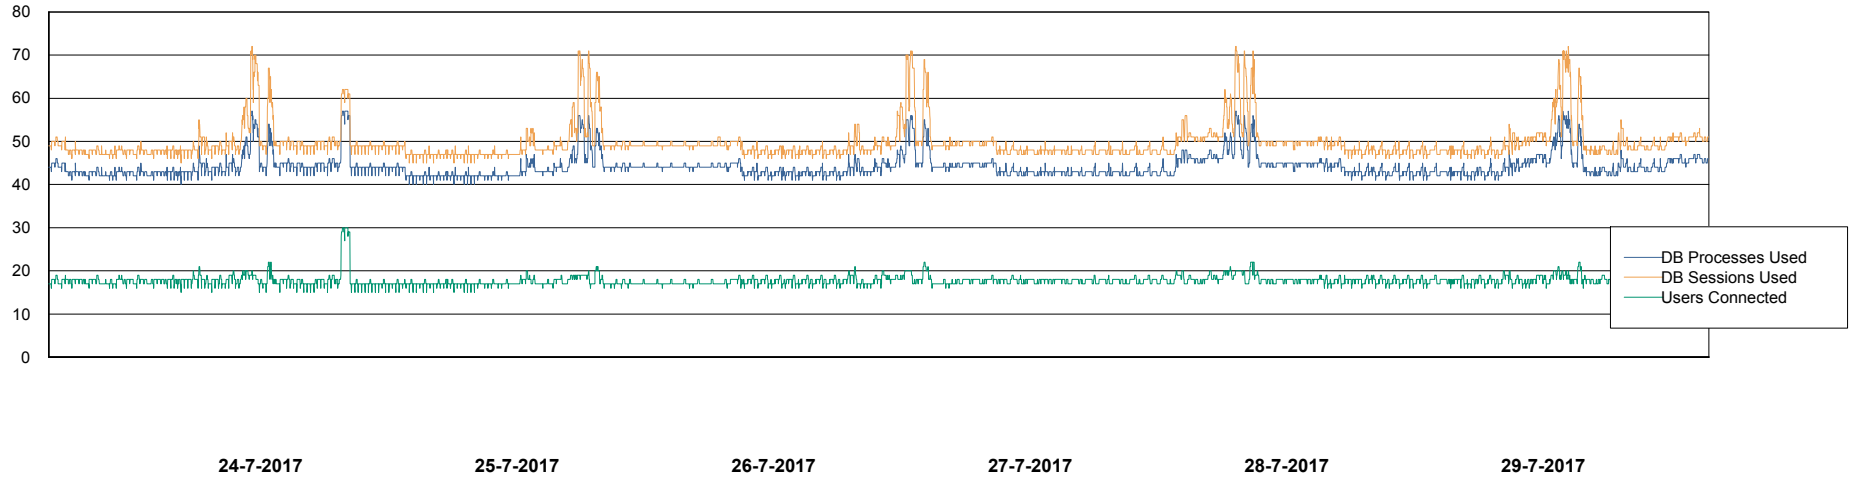

Database Performance VOSBIDB_Production

DB Processes Max 500
DB Sessions Max 772