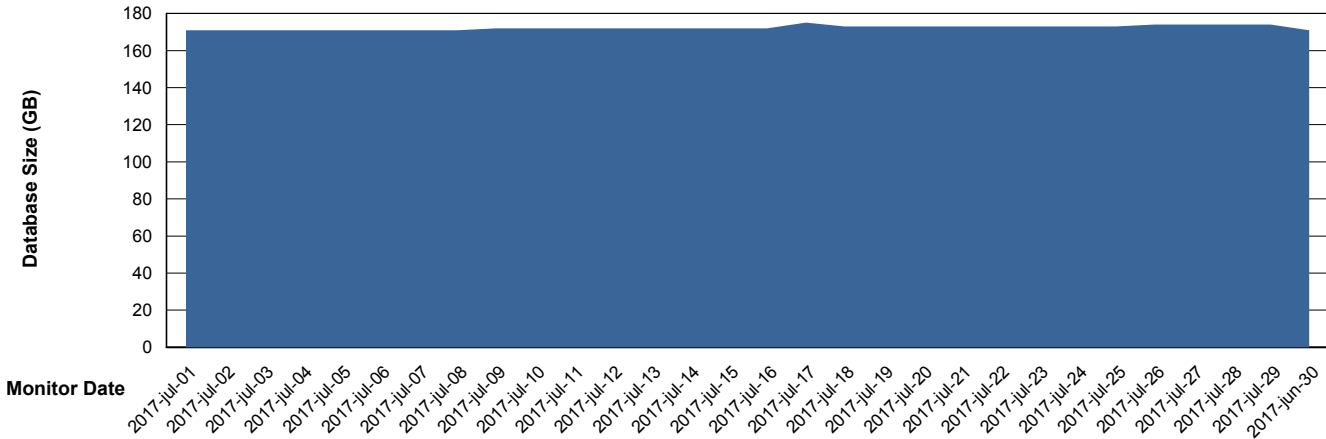

DATABASE SIZE VOSDB_Production

Database growth over last month