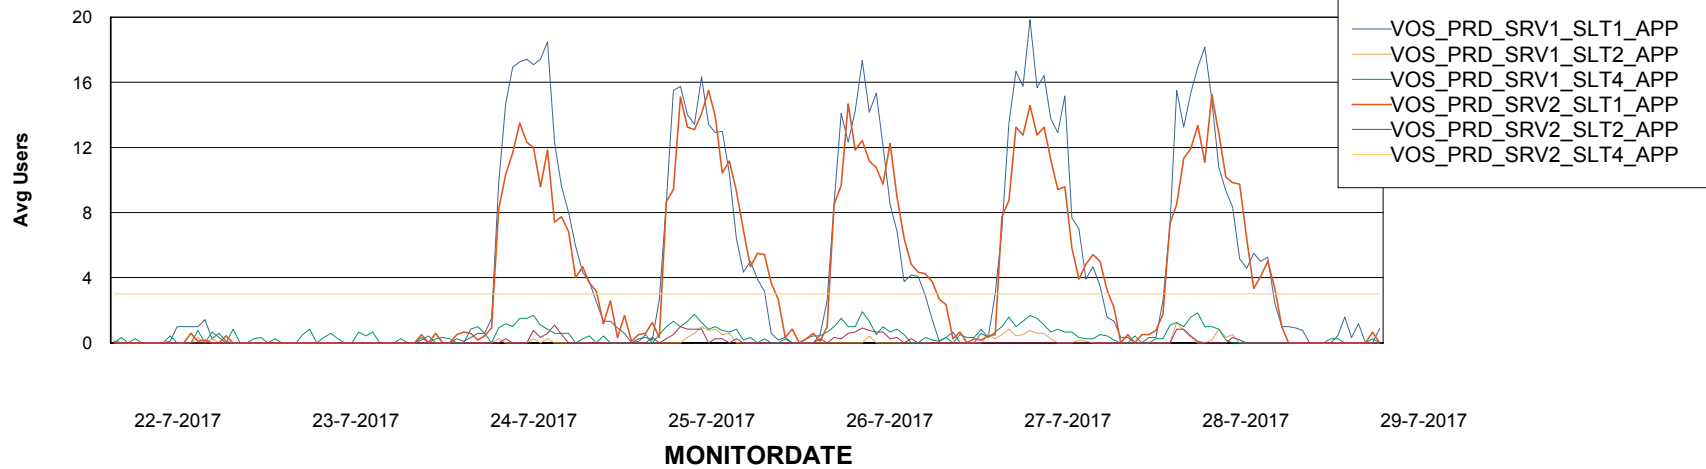

Weekly SLA Customer Report

Customer VOS_Production
Database ID 68

ABSSolute Application Server Services

Avg memory used per ABS Server Service

Avg users per day per ABS server

Weekly SLA Customer Report

Customer VOS_Production
Database ID 68