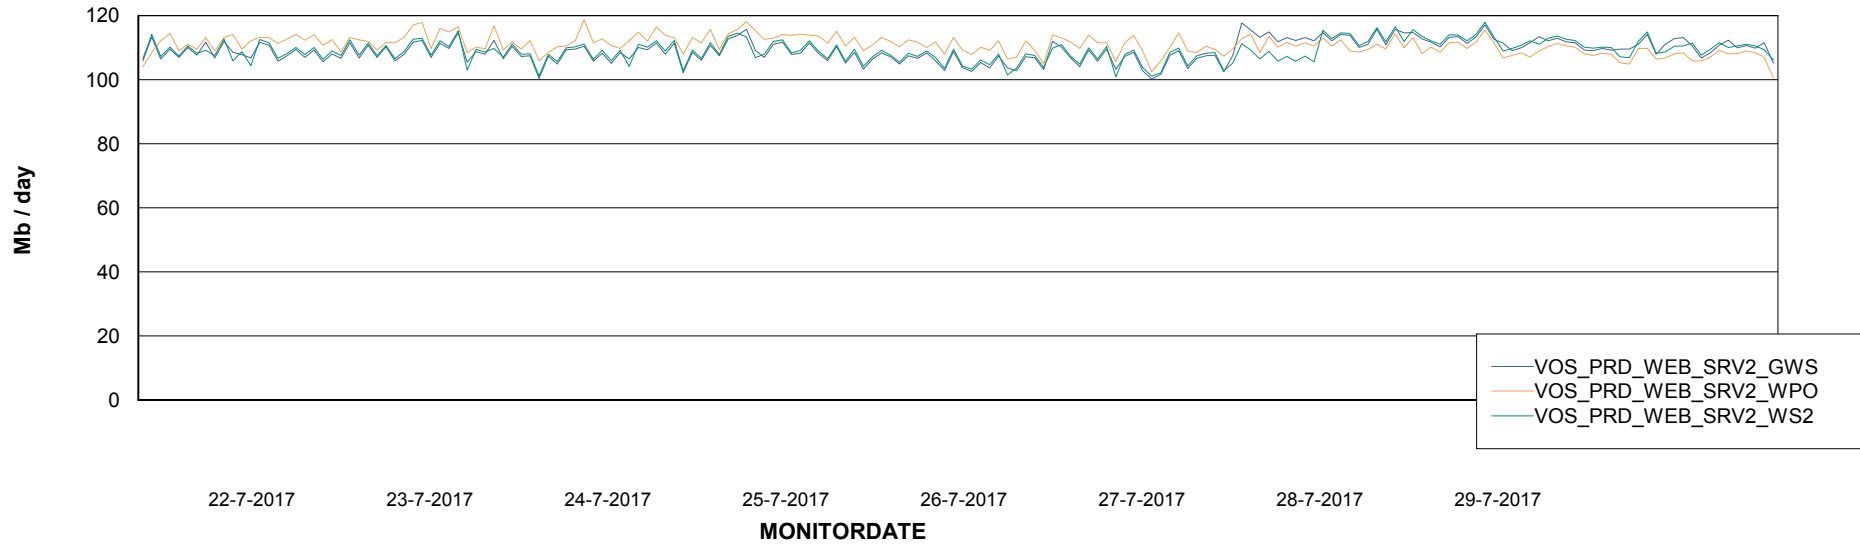

ABSSolute Application ReportServer Services

Avg memory used per ReportServer Service

Weekly SLA Customer Report

Customer VOS_Production
Database ID 68

ABSSolute Web Component Services

Avg memory used per ABS Web component