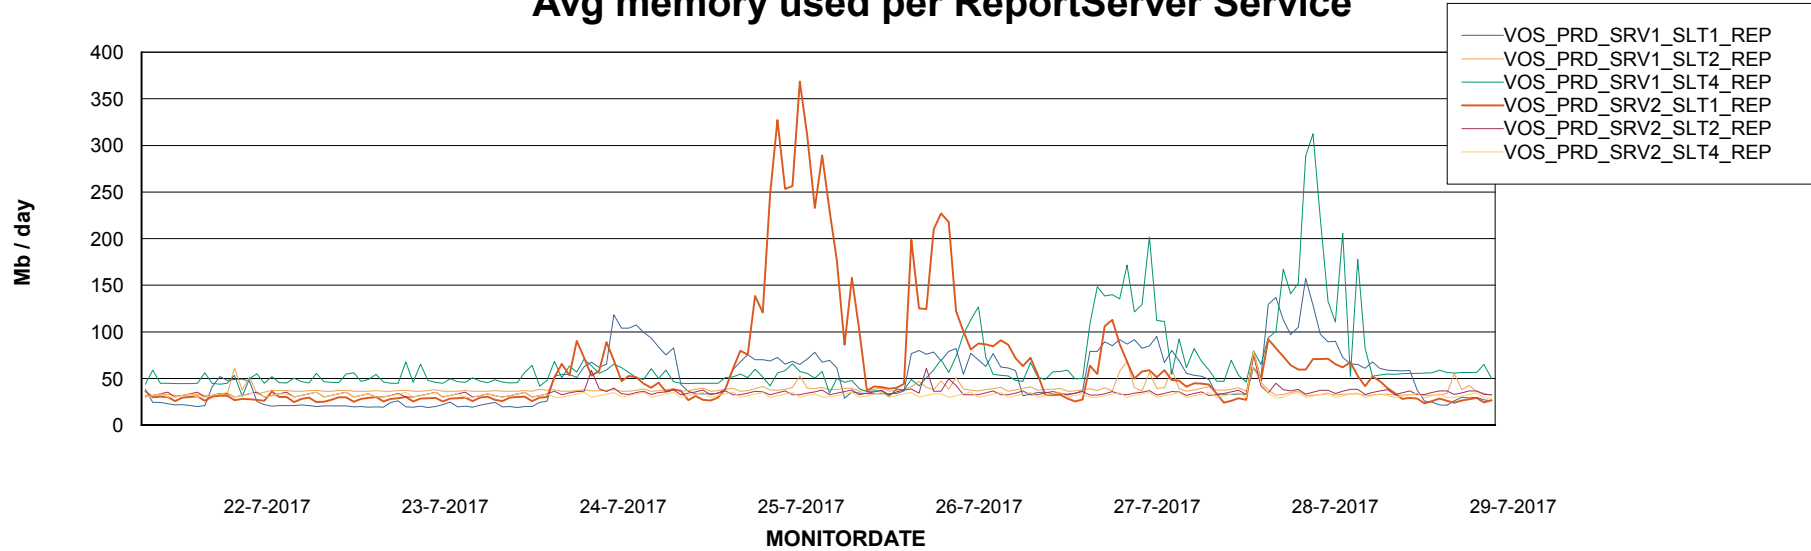

ABSSolute Application ReportServer Services

Avg memory used per ReportServer Service