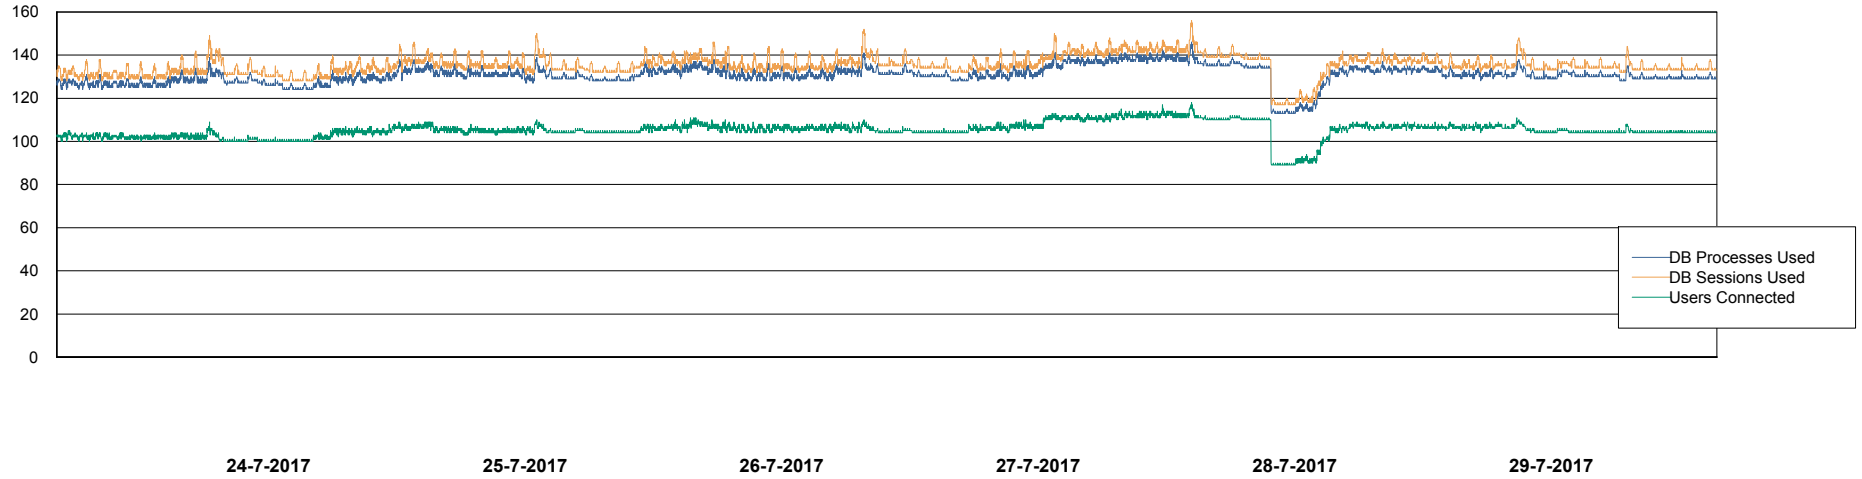

Database Performance VOSDB_Production

DB Processes Max 200
DB Sessions Max 322