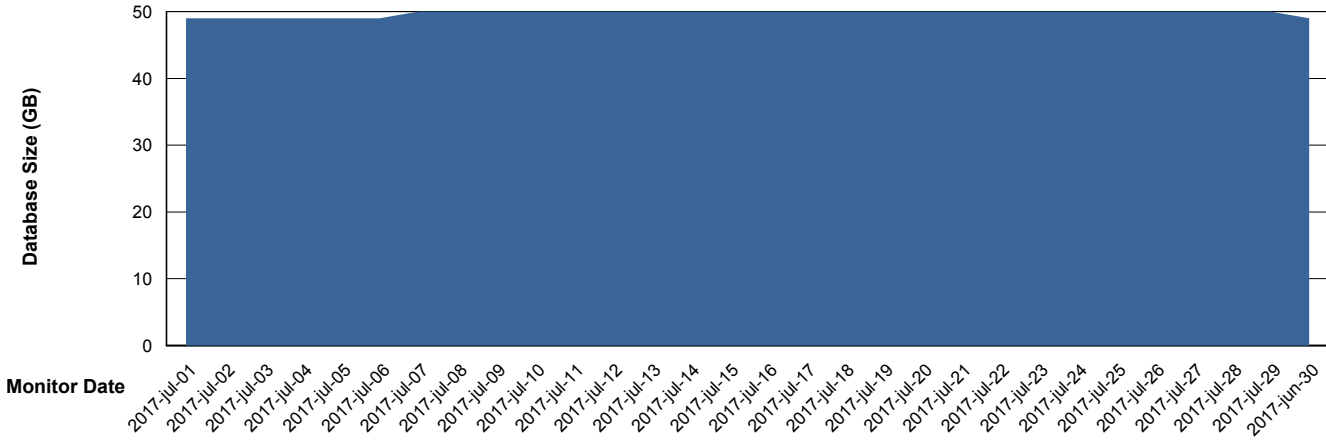

Database Performance VOSDB_Production

DB Processes Max 200
DB Sessions Max 322

Weekly SLA Customer Report

Customer VOS_Production
Database ID 68

DATABASE SIZE VOSBIDB_Production

Database growth over last month