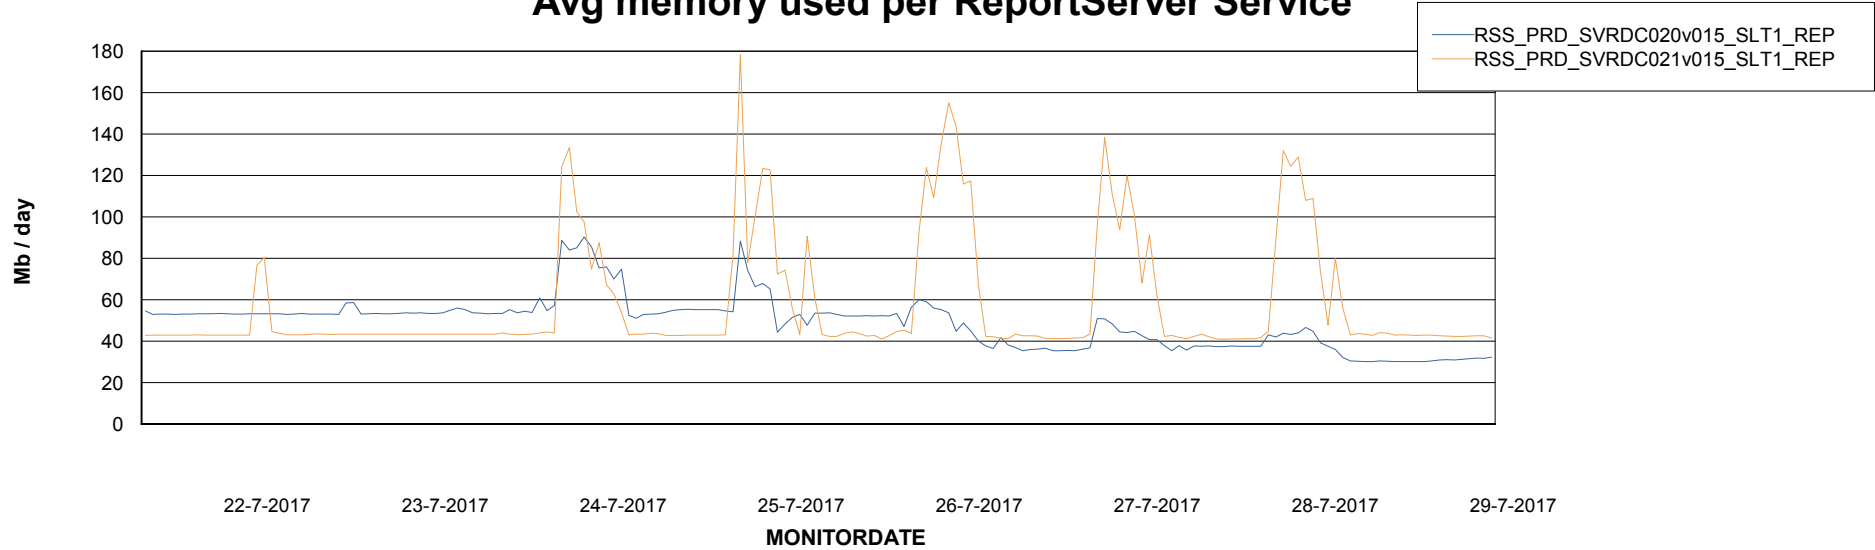

Avg memory used per ABS Server Service

Avg users per day per ABS server

Weekly SLA Customer Report

Customer RSS Production
Database ID 52

ABSSolute Application ReportServer Services

Avg memory used per ReportServer Service