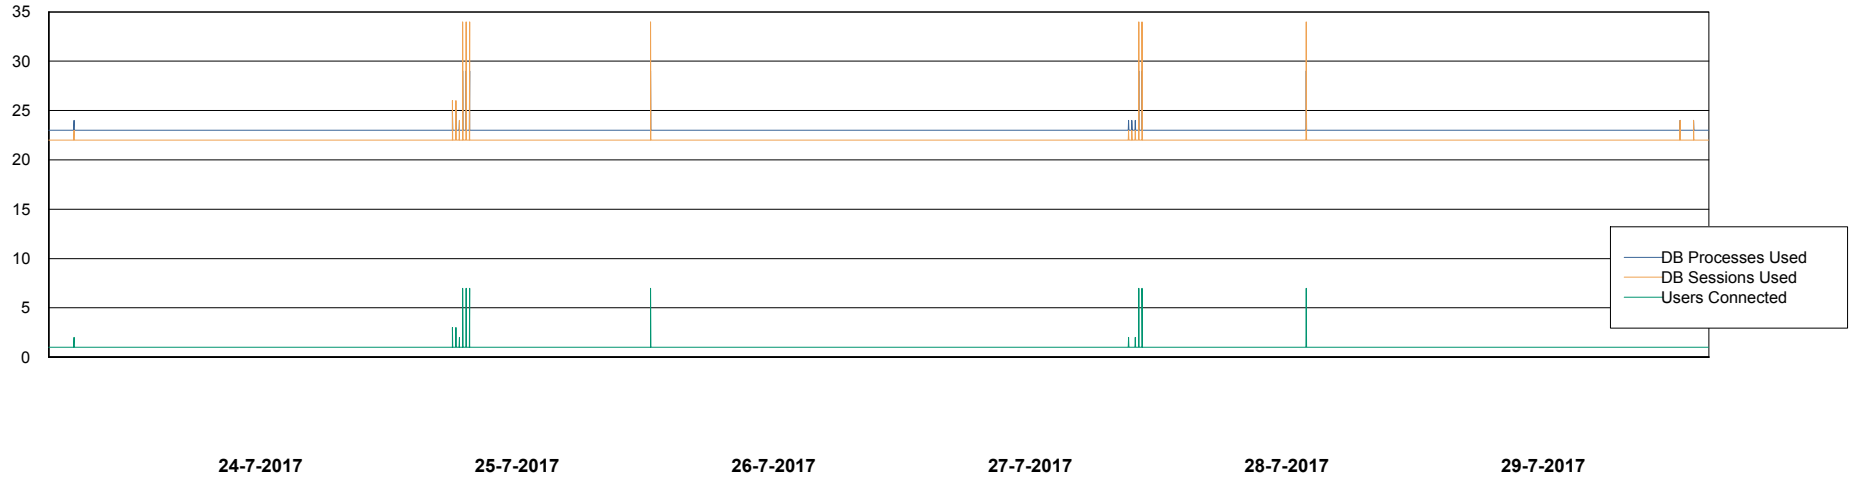

Database Performance RSSDB_Standby

DB Processes Max 150
DB Sessions Max 248