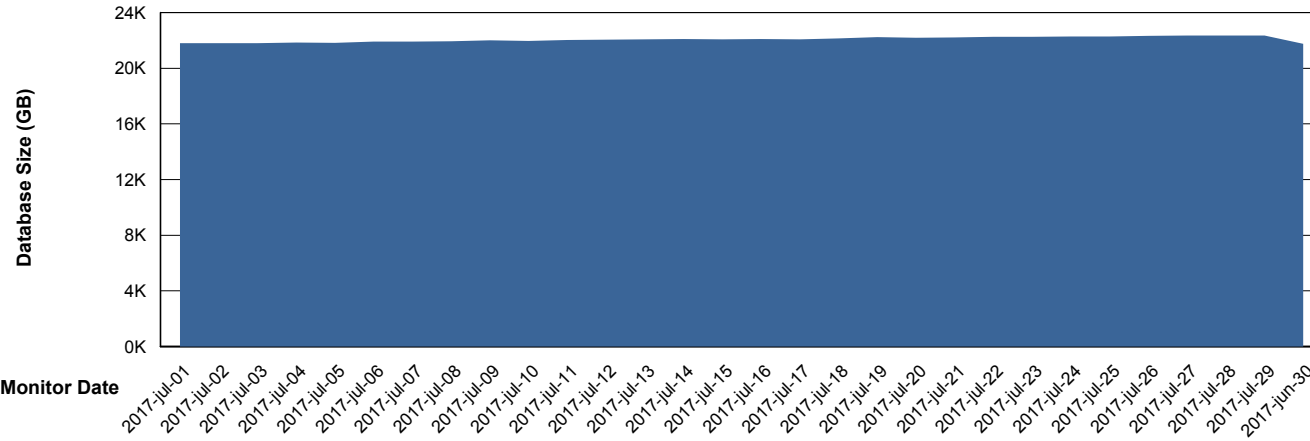

Database Performance RSSDB_Standby

DB Processes Max 150
DB Sessions Max 248

Weekly SLA Customer Report

Customer RSS Production
 Database ID 52

DATABASE SIZE RSSDB_Production

Database growth over last month

Database Tablespace RSSDB_Production

Date	Tablespace Name	Filesize (Gb)	Usedsize (Gb)	Percentage free
29-7-2017	ABSDATA	10,800	9,354	13
	INDX	14,900	11,702	21
28-7-2017	ABSDATA	10,800	9,354	13
	INDX	14,900	11,702	21
27-7-2017	ABSDATA	10,800	9,346	13
	INDX	14,900	11,701	21
26-7-2017	ABSDATA	10,800	9,346	13
	INDX	14,900	11,689	22
25-7-2017	ABSDATA	10,800	9,346	13
	INDX	14,900	11,664	22
24-7-2017	ABSDATA	10,800	9,338	14
	INDX	14,900	11,657	22
23-7-2017	ABSDATA	10,800	9,314	14
	INDX	14,900	11,651	22