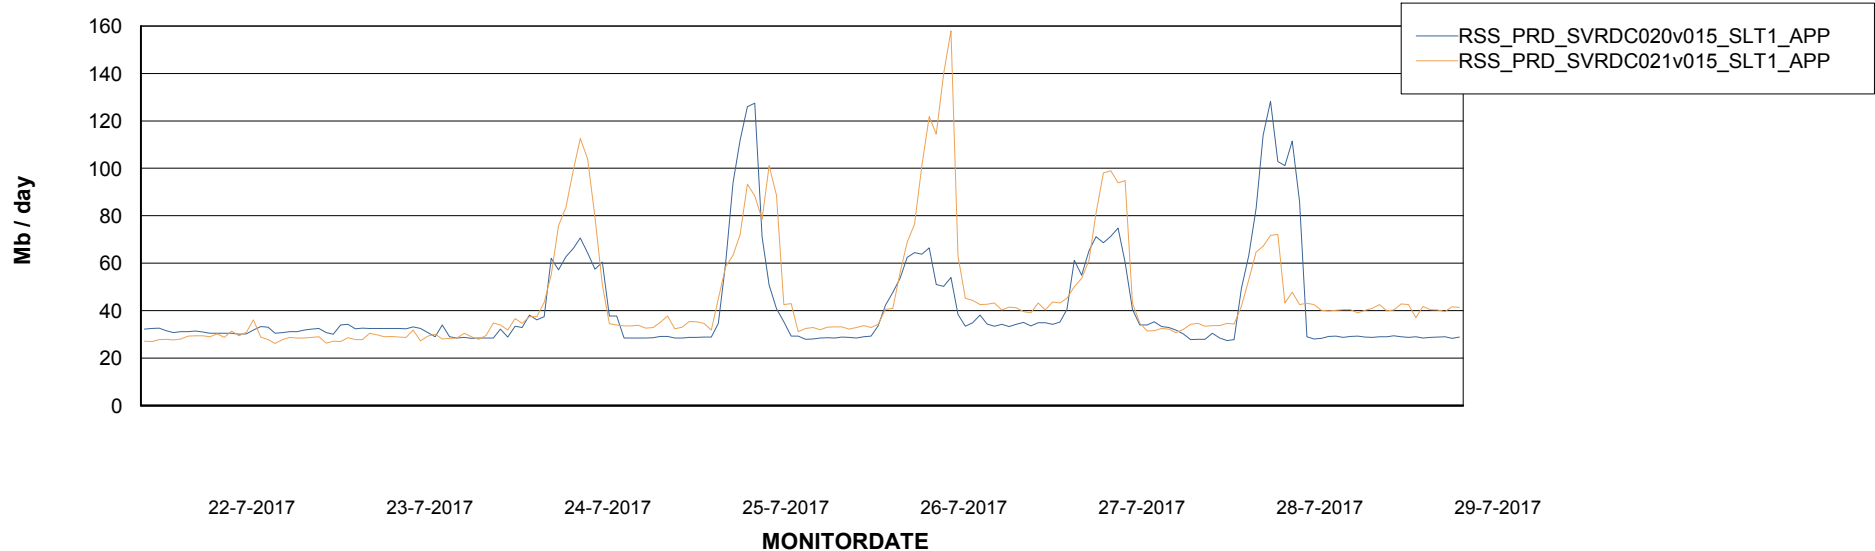

ABSSolute Application Server Services

Avg memory used per ABS Server Service