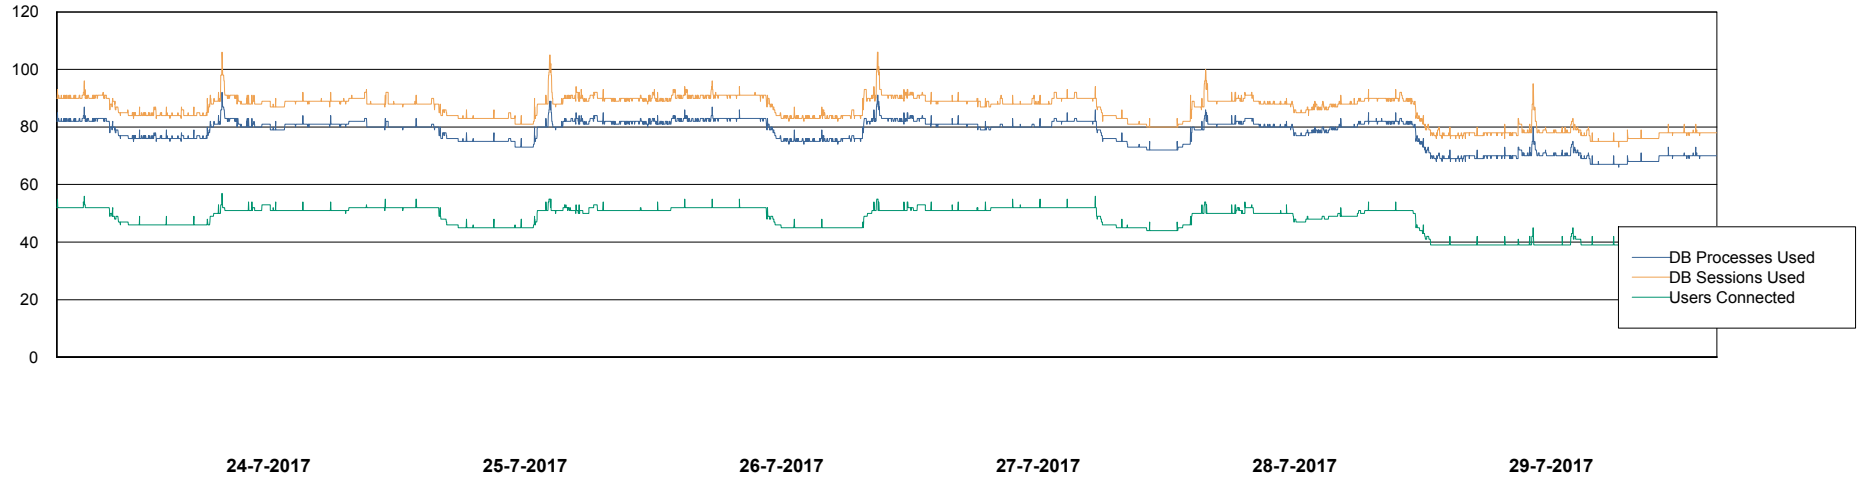

Database Performance RSSDB_Production

DB Processes Max 150
DB Sessions Max 248