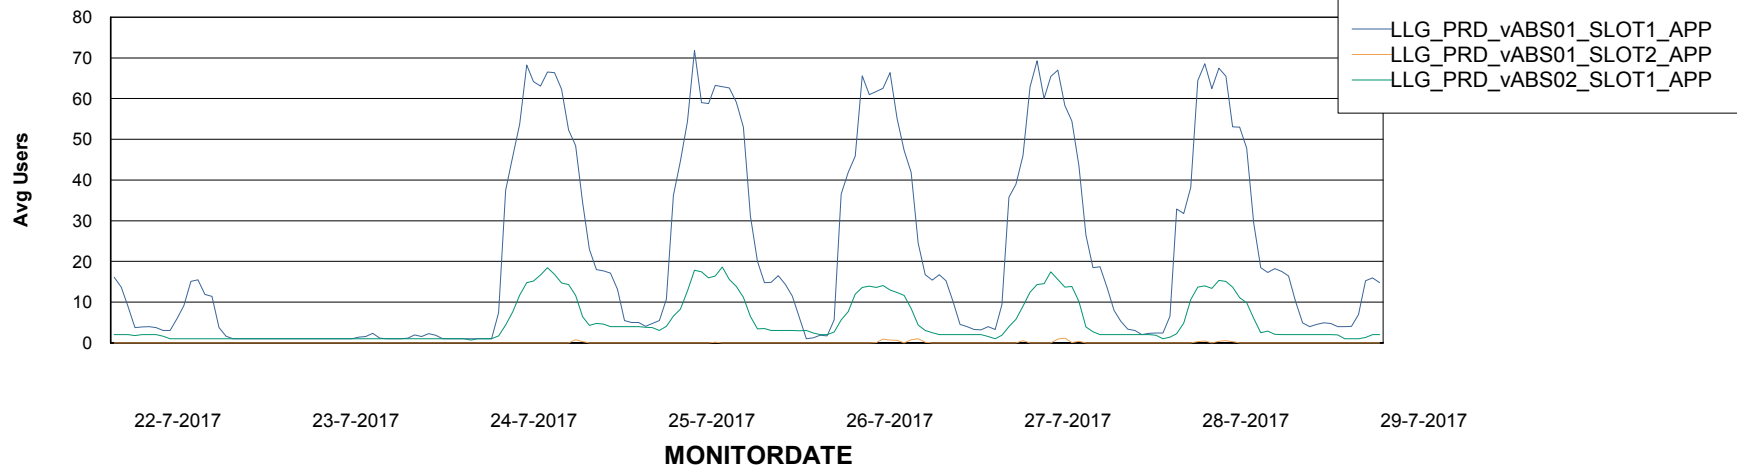

Weekly SLA Customer Report

Customer LLG_Production
Database ID 53

ABSSolute Application Server Services

Avg memory used per ABS Server Service

Avg users per day per ABS server

Weekly SLA Customer Report

Customer LLG_Production
Database ID 53