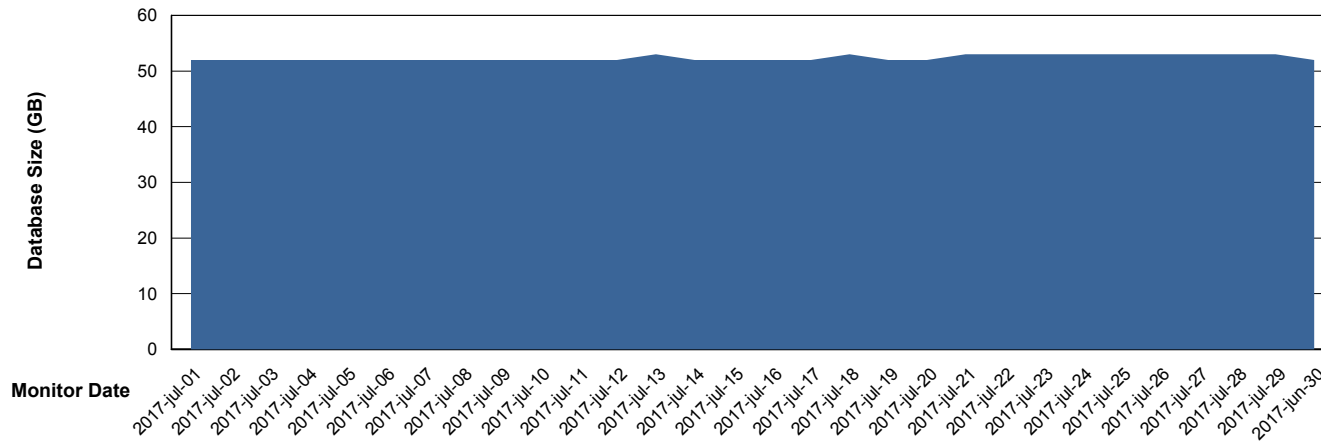

Weekly SLA Customer Report

Customer LLG_Production
Database ID 53

DATABASE SIZE LLGDB_Production

Database growth over last month

DATABASE SIZE LLGDBBI_Production

Database growth over last month

Weekly SLA Customer Report