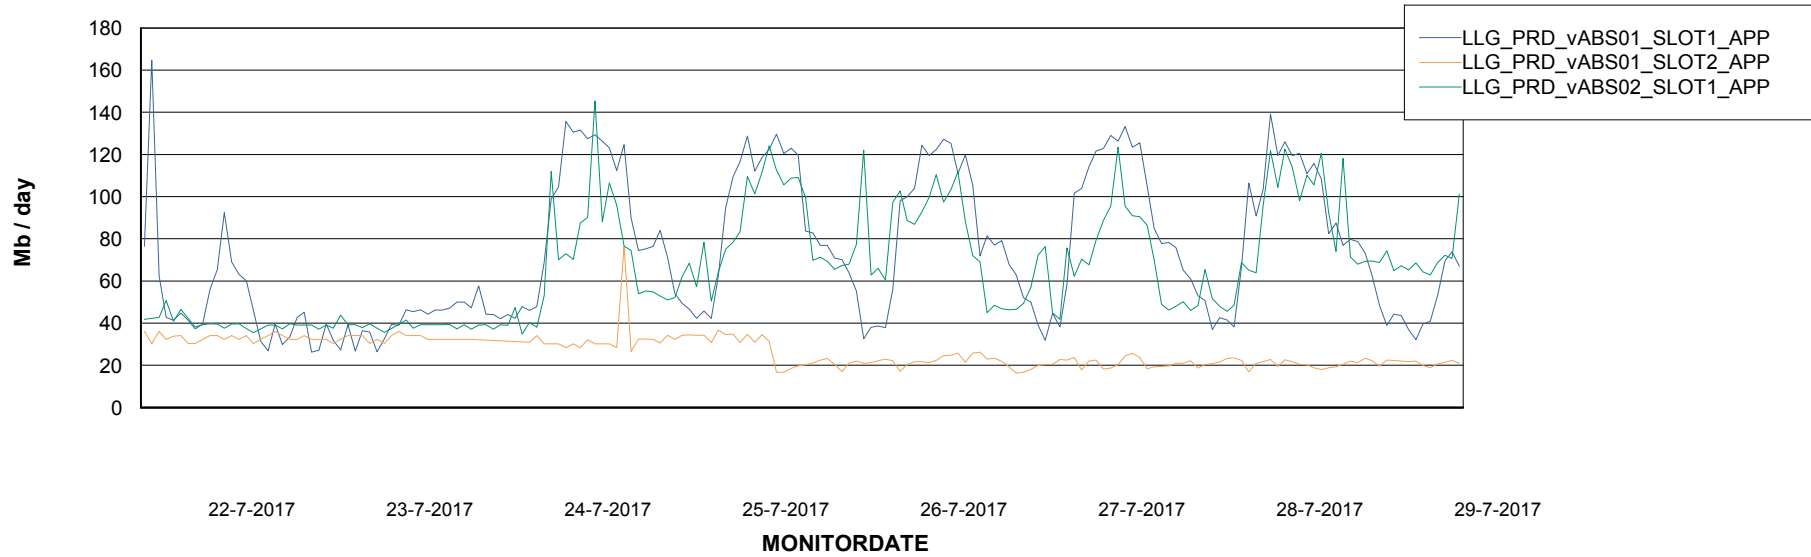

ABSSolute Application Server Services

Avg memory used per ABS Server Service