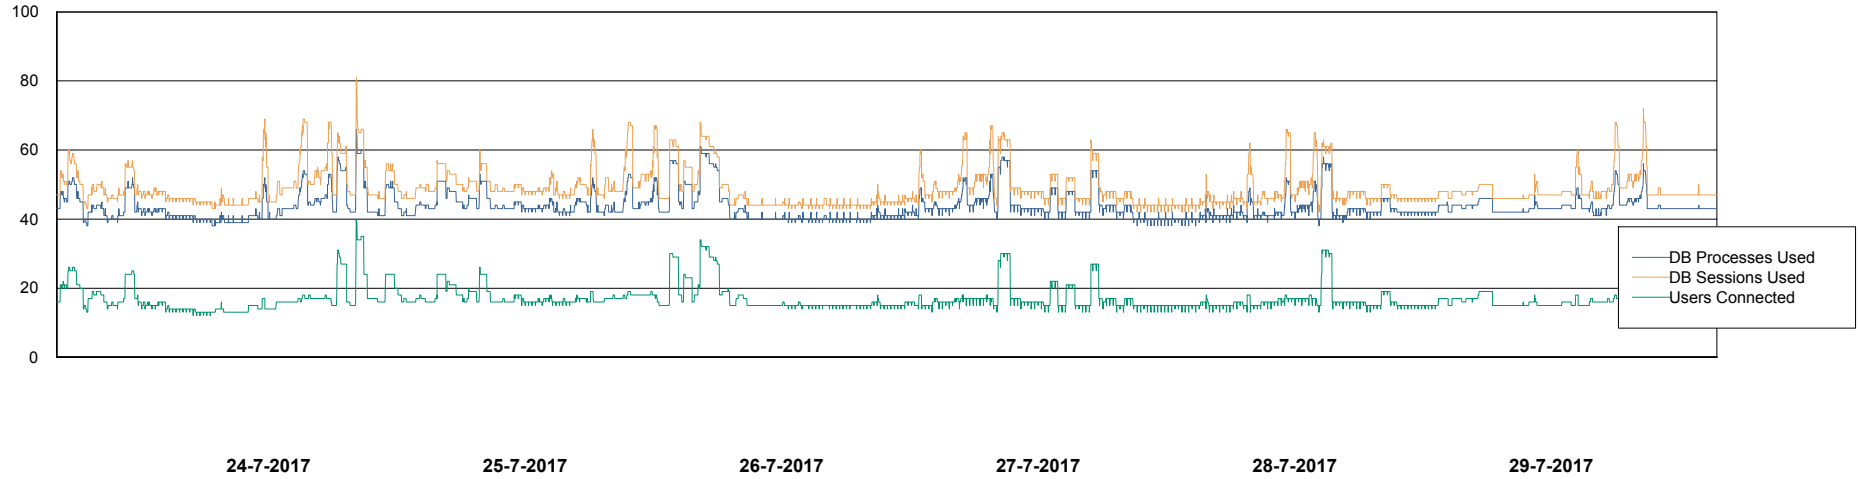

Database Performance LLGDB_Standby

DB Processes Max 520
DB Sessions Max 804

Weekly SLA Customer Report

Customer LLG_Production
Database ID 53

Database Performance LLGDBBI_Production

DB Processes Max 500
DB Sessions Max 780