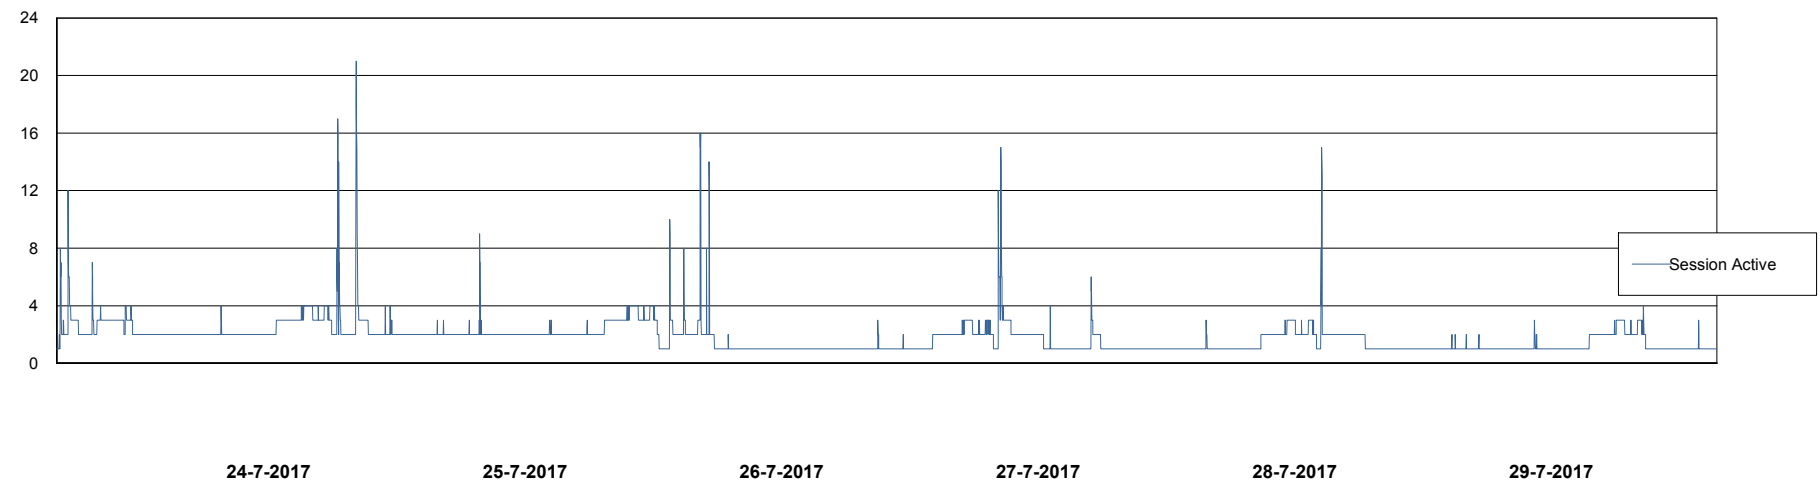

Database Performance LLGDB_Standby

DB Processes Max 520
DB Sessions Max 804

Weekly SLA Customer Report

Customer LLG_Production
Database ID 53

Database Performance LLGDBBI_Production

DB Processes Max 500
DB Sessions Max 780