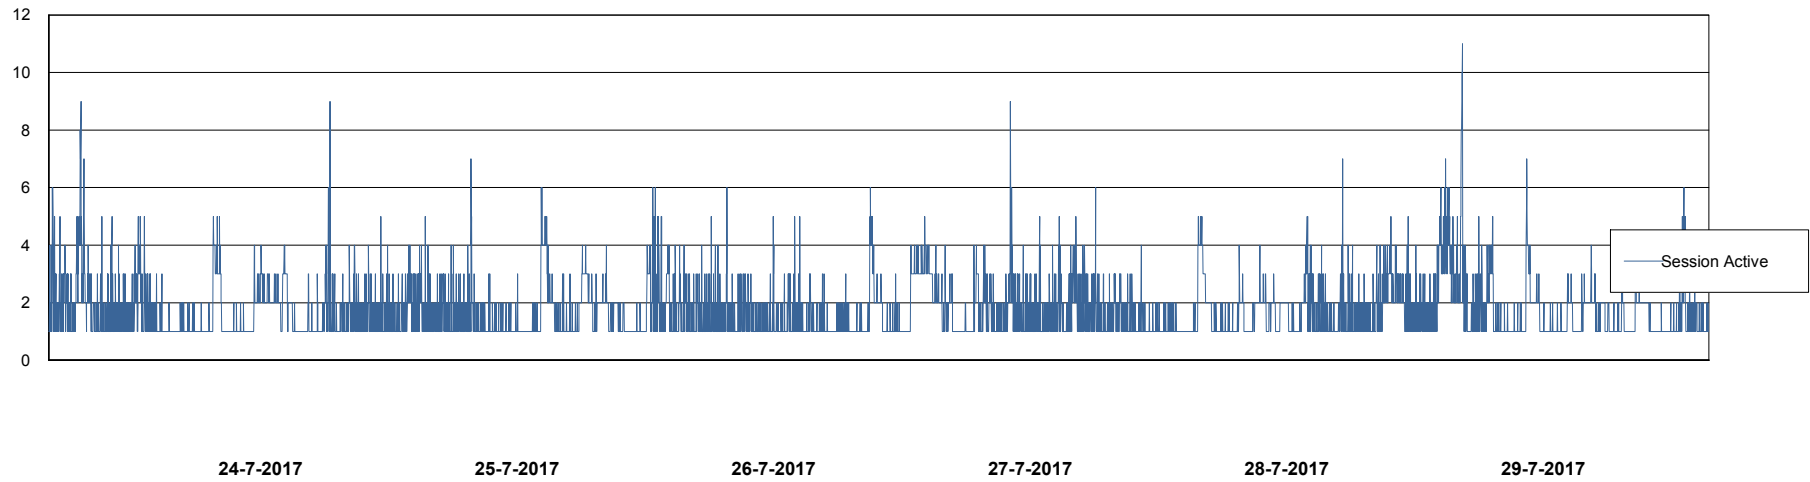

Database Performance LLGDB_Production

DB Processes Max 520
DB Sessions Max 804