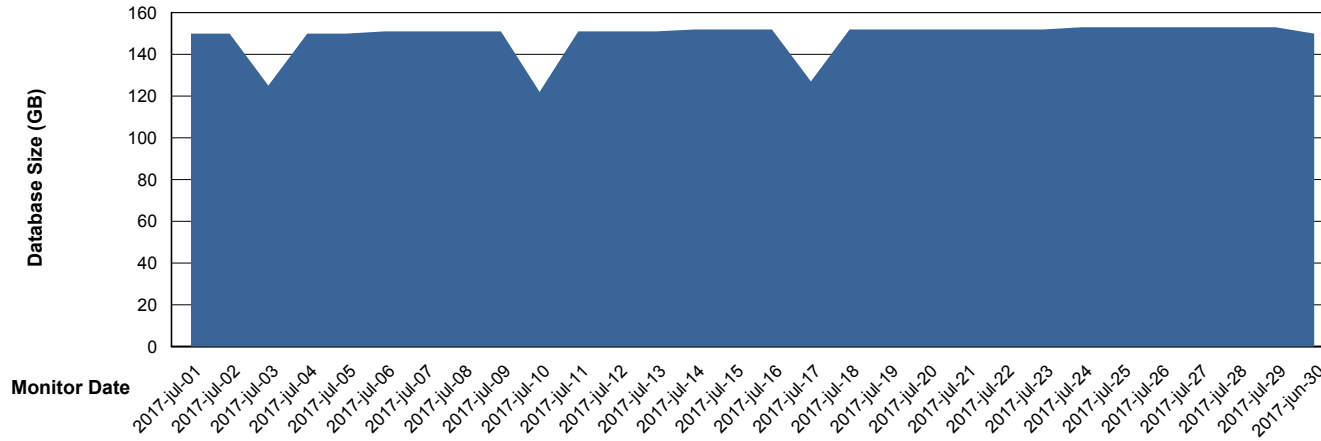

Database Performance LLGDB_Standby

DB Processes Max 520
DB Sessions Max 804

Weekly SLA Customer Report

Customer LLG_Production
Database ID 53

Database Performance LLGDBBI_Production

DB Processes Max 500
DB Sessions Max 780

Weekly SLA Customer Report

Customer LLG_Production
Database ID 53

DATABASE SIZE LLGDB_Production

Database growth over last month

DATABASE SIZE LLGDBBI_Production

Database growth over last month

Weekly SLA Customer Report