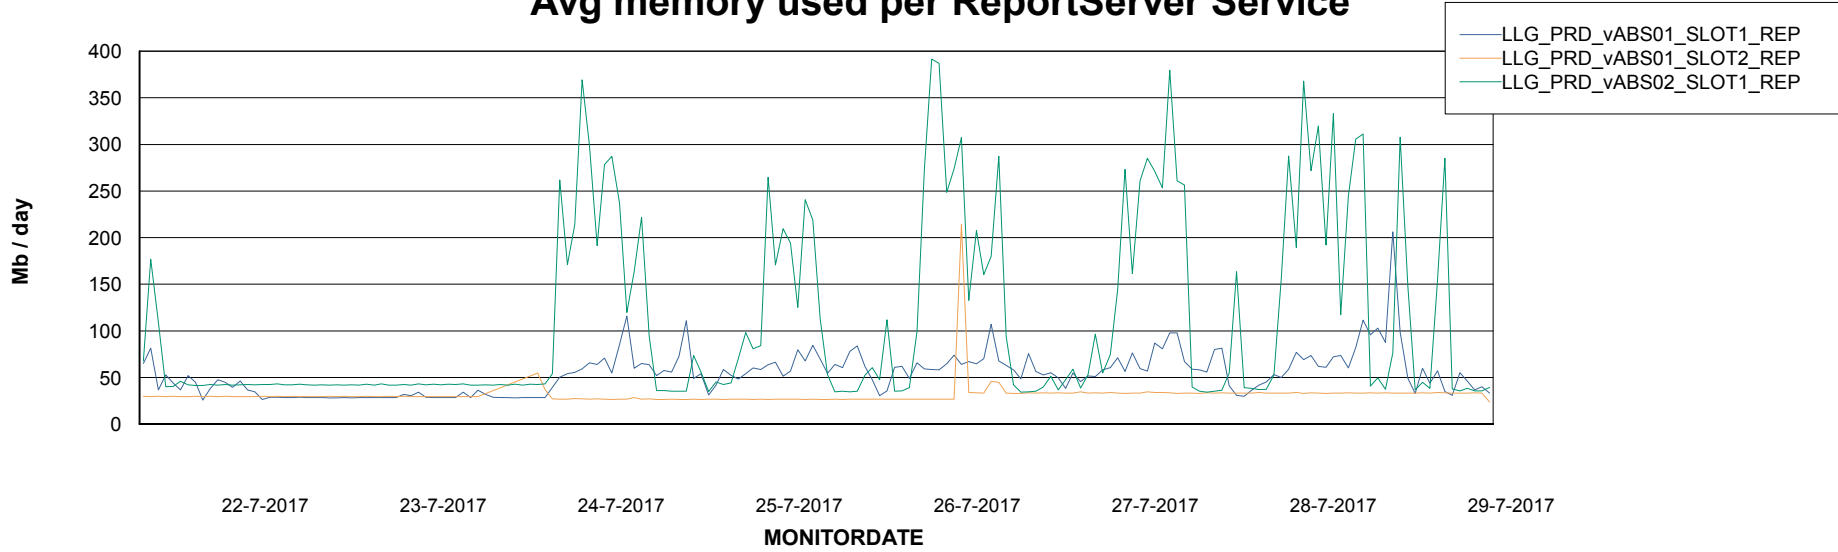

ABSSolute Application ReportServer Services

Avg memory used per ReportServer Service