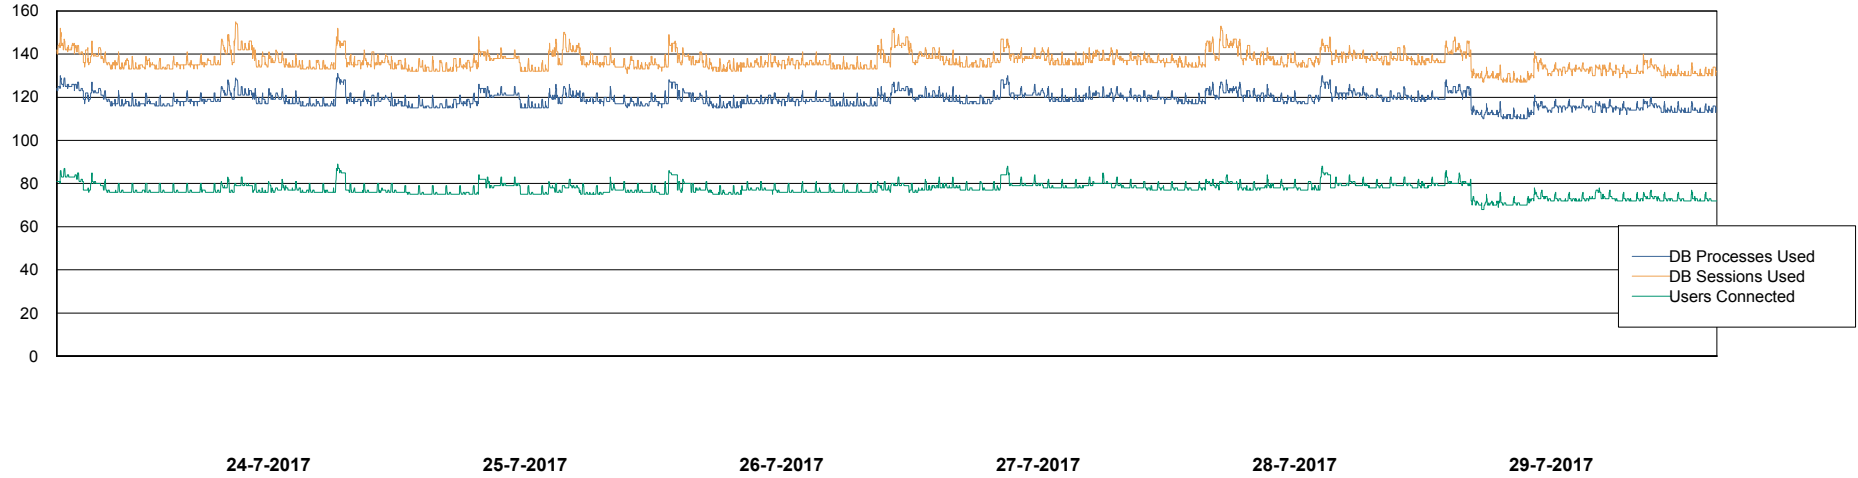

Database Performance LLGDB_Production

DB Processes Max 520
DB Sessions Max 804