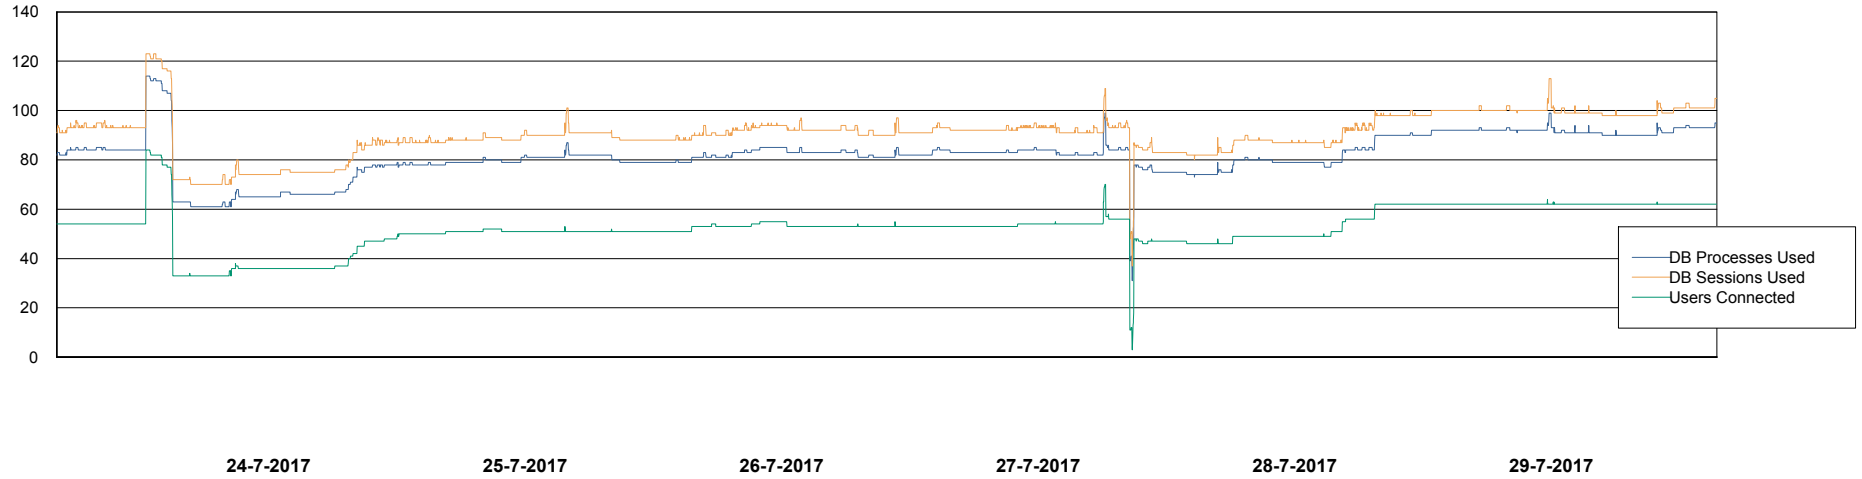

Harddisk Usage JWR_PRD_JWR-ODB-02

	Free disk space on / (%)	Total disk space on / (Gb)	Used disk space on / (Gb)
29-7-2017	56	251	104
28-7-2017	56	251	104
27-7-2017	57	251	103
26-7-2017	57	251	103
25-7-2017	57	251	103
24-7-2017	57	251	102
23-7-2017	57	251	102

Weekly SLA Customer Report

Customer JWR Production
Database ID 43

Database Performance JWRDB_Production

DB Processes Max 150
DB Sessions Max 248

Weekly SLA Customer Report

Customer JWR Production
Database ID 43