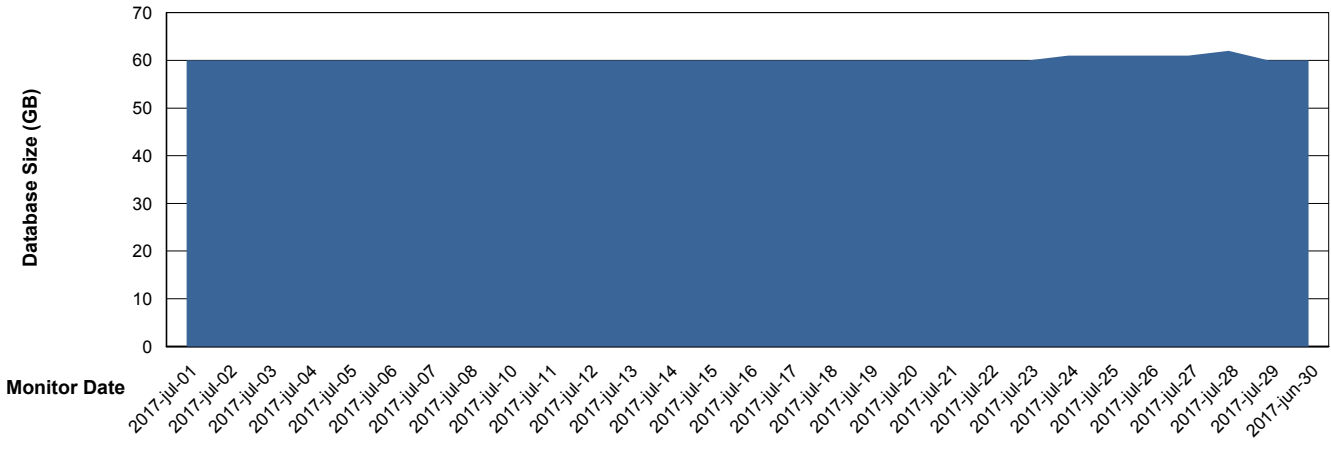

Database Performance JWRDB_Standby

DB Processes Max 150
DB Sessions Max 248

Weekly SLA Customer Report

Customer JWR Production
 Database ID 43

DATABASE SIZE JWRDB_Production

Database growth over last month

Database Tablespace JWRDB_Production

Date	Tablespace Name	Filesize (Gb)	Usedsize (Gb)	Percentage free
29-7-2017	ABSDATA	22	19	14
	INDX	50	41	18
28-7-2017	ABSDATA	22	19	14
	INDX	50	41	18
27-7-2017	ABSDATA	22	19	14
	INDX	50	41	18
26-7-2017	ABSDATA	22	19	14
	INDX	50	41	18
25-7-2017	ABSDATA	22	19	14
	INDX	50	41	18
24-7-2017	ABSDATA	22	19	14
	INDX	50	41	18
23-7-2017	ABSDATA	22	19	14
	INDX	50	41	18