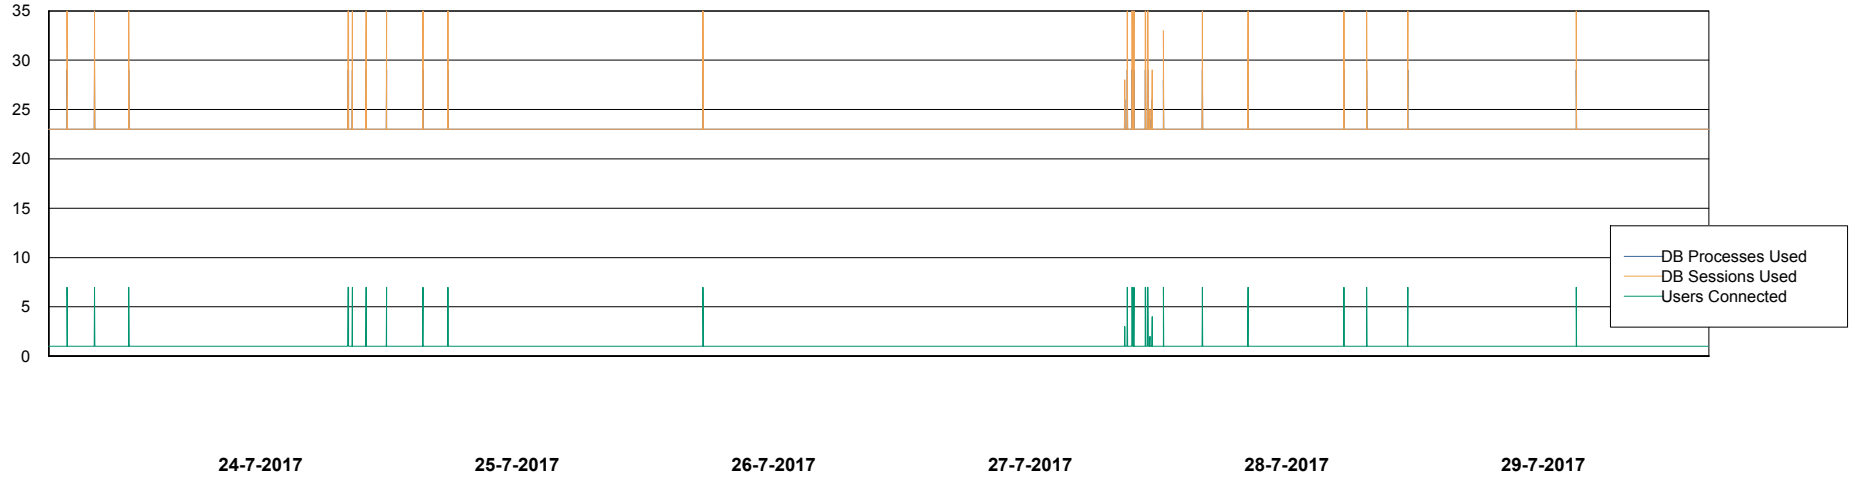

Weekly SLA Customer Report

Customer JWR Production
Database ID 43

Database Performance JWRDB_Production

DB Processes Max 150
DB Sessions Max 248

Weekly SLA Customer Report

Customer JWR Production
Database ID 43

Database Performance JWRDB_Standby

DB Processes Max 150
DB Sessions Max 248

Weekly SLA Customer Report

Customer JWR Production
 Database ID 43

DATABASE SIZE JWRDB_Production

Database growth over last month