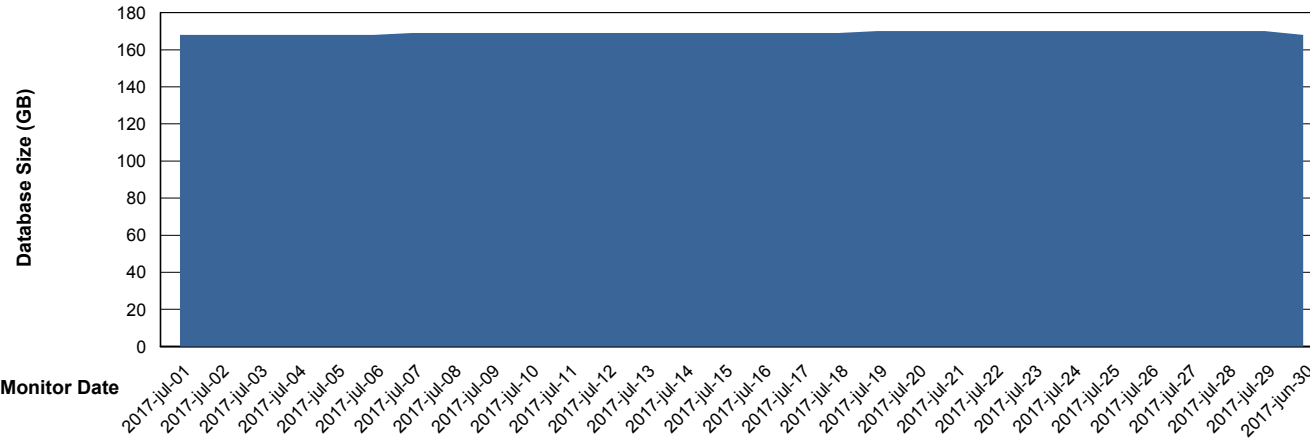

Database growth over last month

Database Tablespace FISDB_Production

Date	Tablespace Name	Filesize (Gb)	Usedsize (Gb)	Percentage free
29-7-2017	ABSDATA	88	71	19
	INDX	113	99	12
28-7-2017	ABSDATA	88	71	19
	INDX	113	99	12
27-7-2017	ABSDATA	88	71	19
	INDX	113	99	12
26-7-2017	ABSDATA	88	71	19
	INDX	113	98	13
25-7-2017	ABSDATA	88	71	19
	INDX	113	98	13
24-7-2017	ABSDATA	88	71	19
	INDX	113	98	13
23-7-2017	ABSDATA	88	71	19
	INDX	113	98	13