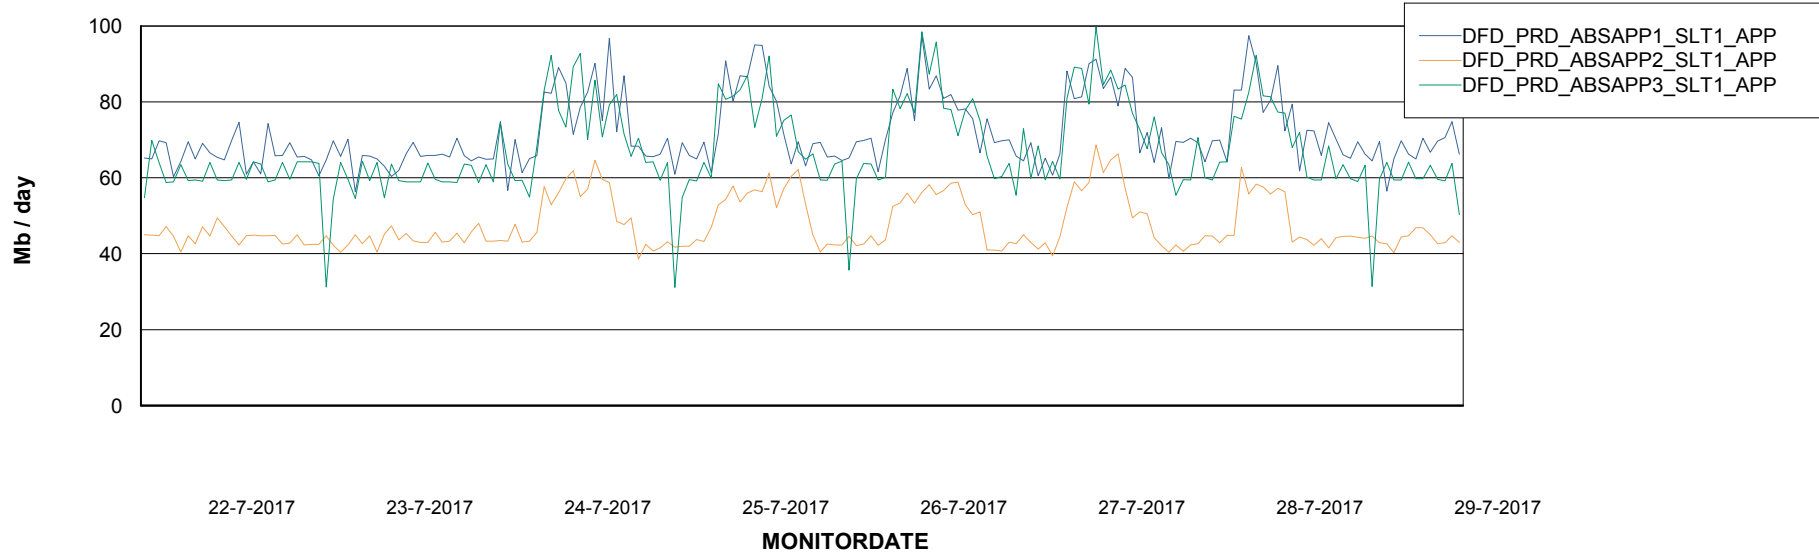

ABSSolute Application Server Services

Avg memory used per ABS Server Service