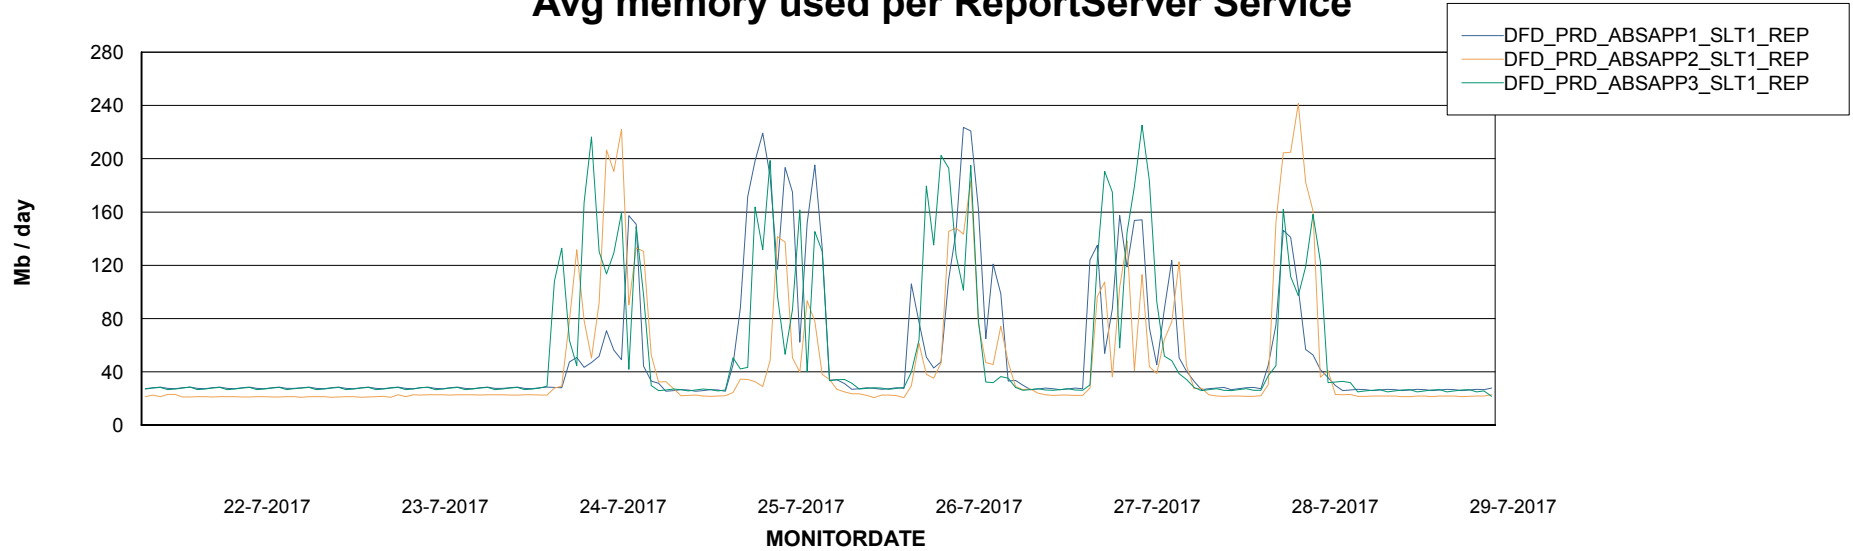

Avg memory used per ABS Server Service

Avg users per day per ABS server

Weekly SLA Customer Report

Customer DFD Production
Database ID 39

ABSSolute Application ReportServer Services

Avg memory used per ReportServer Service