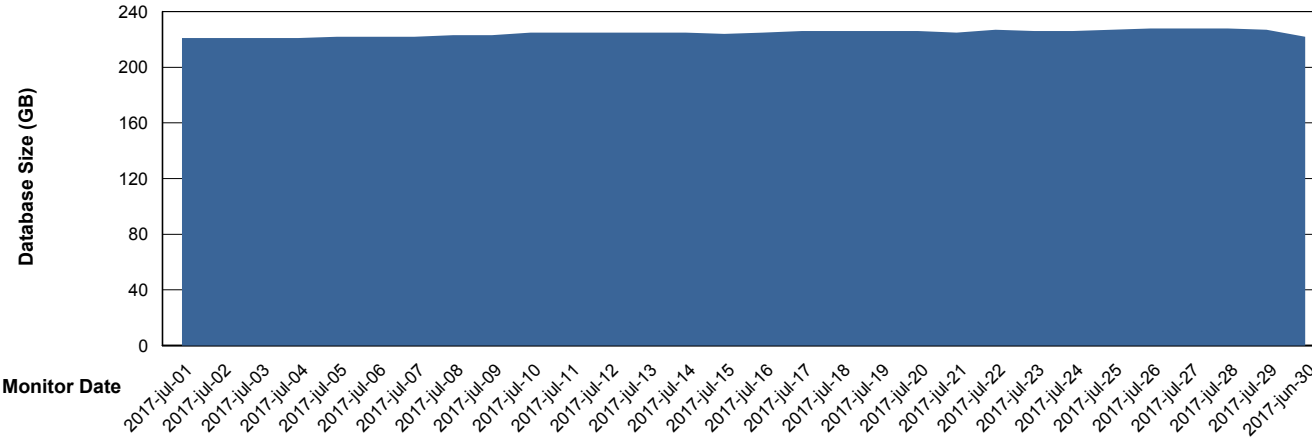

DATABASE SIZE CSCDB_Primary

Database growth over last month

Database Tablespace CSCDB_Primary

Date	Tablespace Name	Filesize (Gb)	Usedsize (Gb)	Percentage free
29-7-2017	ABSDATA	137	108	21
	INDX	152	117	23
28-7-2017	ABSDATA	137	108	21
	INDX	152	117	23
27-7-2017	ABSDATA	137	108	21
	INDX	152	117	23
26-7-2017	ABSDATA	137	108	21
	INDX	152	117	23
25-7-2017	ABSDATA	137	108	21
	INDX	152	117	23
24-7-2017	ABSDATA	137	108	21
	INDX	152	117	23
23-7-2017	ABSDATA	137	107	22
	INDX	152	116	24