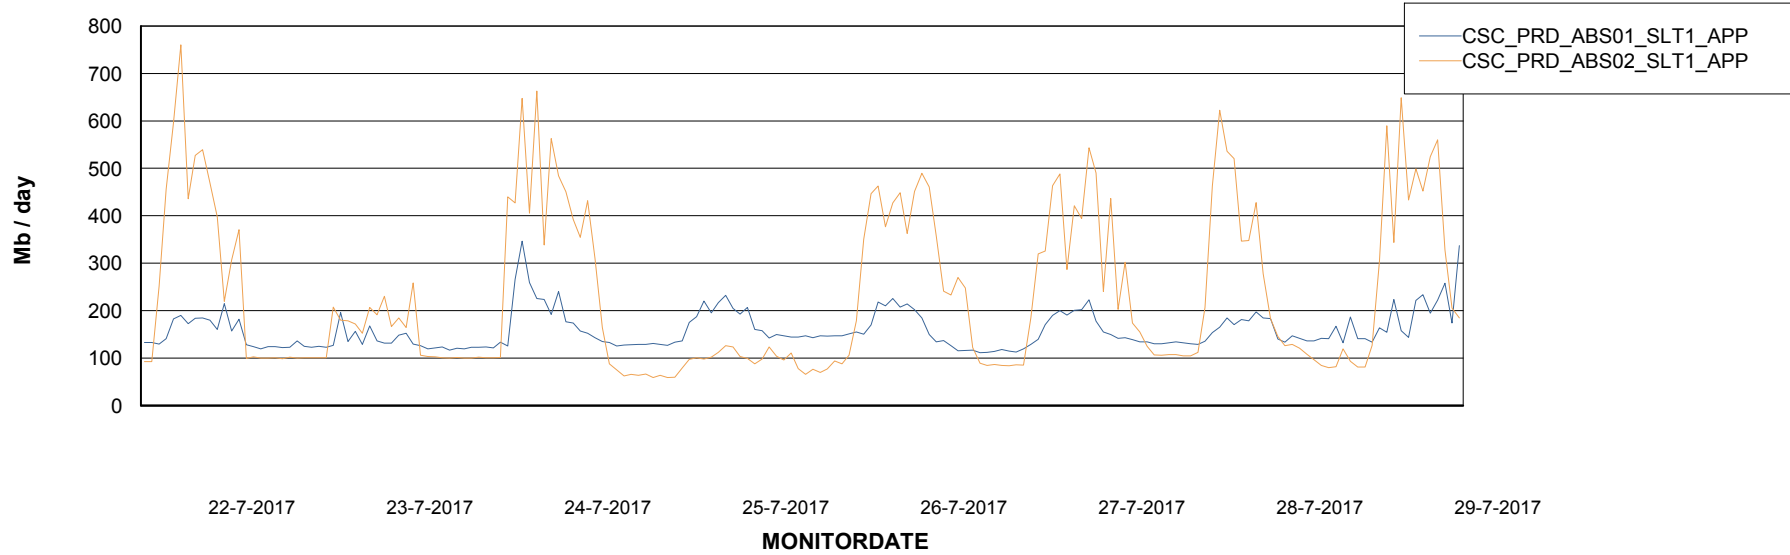

ABSSolute Application Server Services

Avg memory used per ABS Server Service