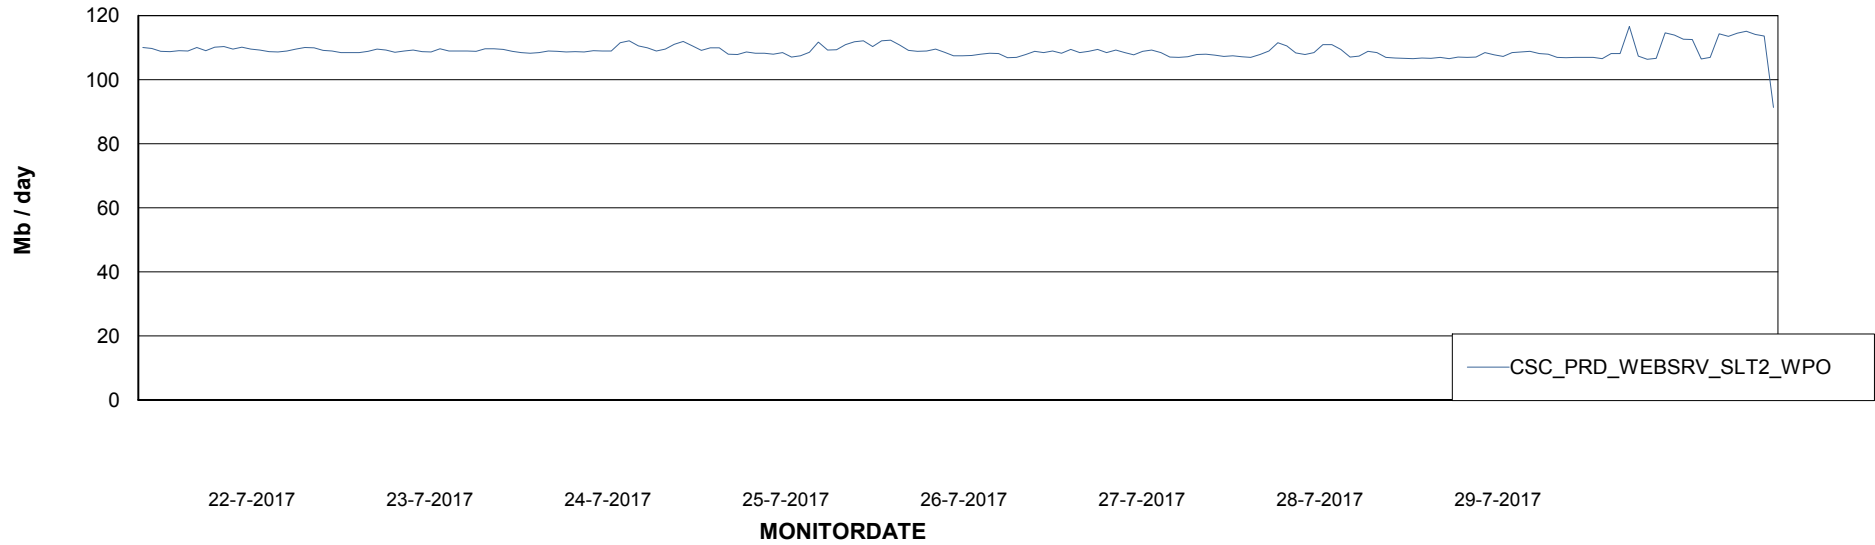

ABSSolute Web Component Services

Avg memory used per ABS Web component