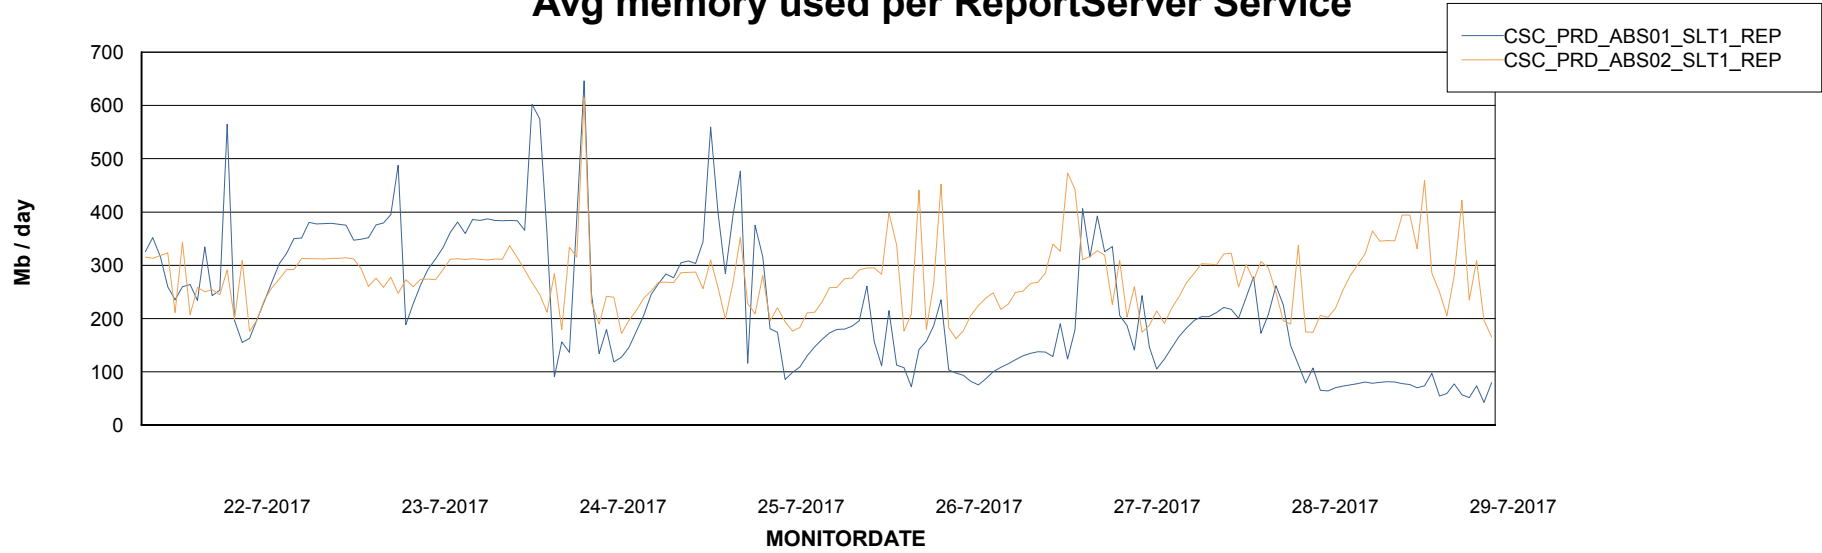

ABSSolute Application ReportServer Services

Avg memory used per ReportServer Service