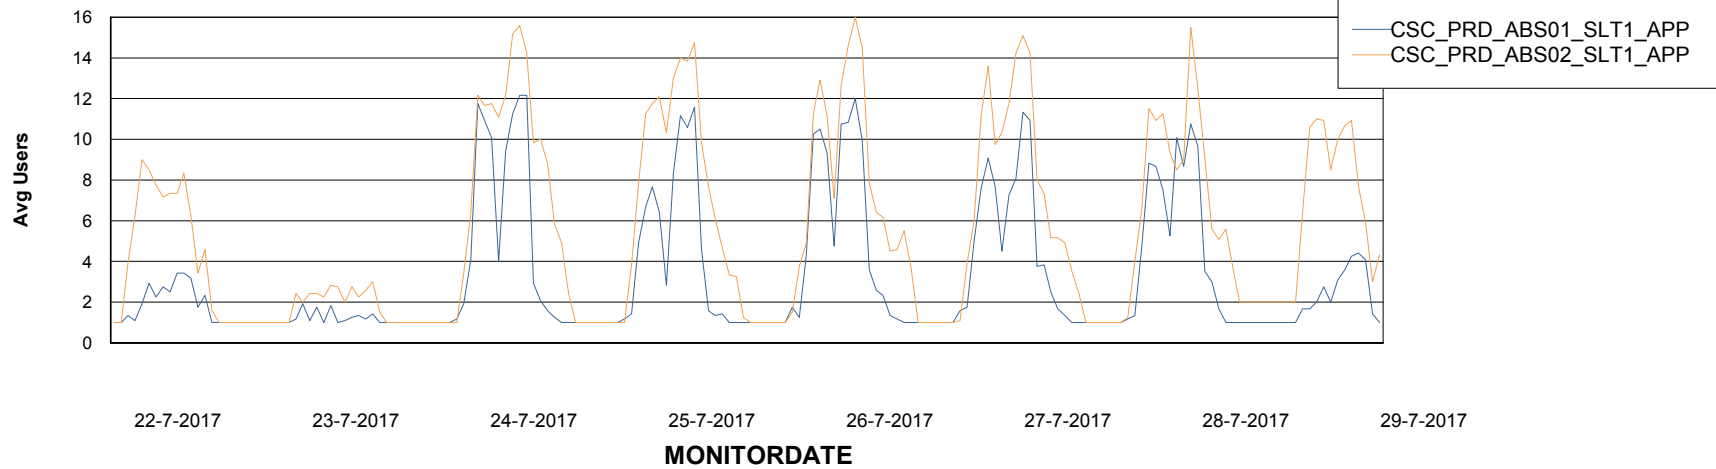

Avg users per day per ABS server