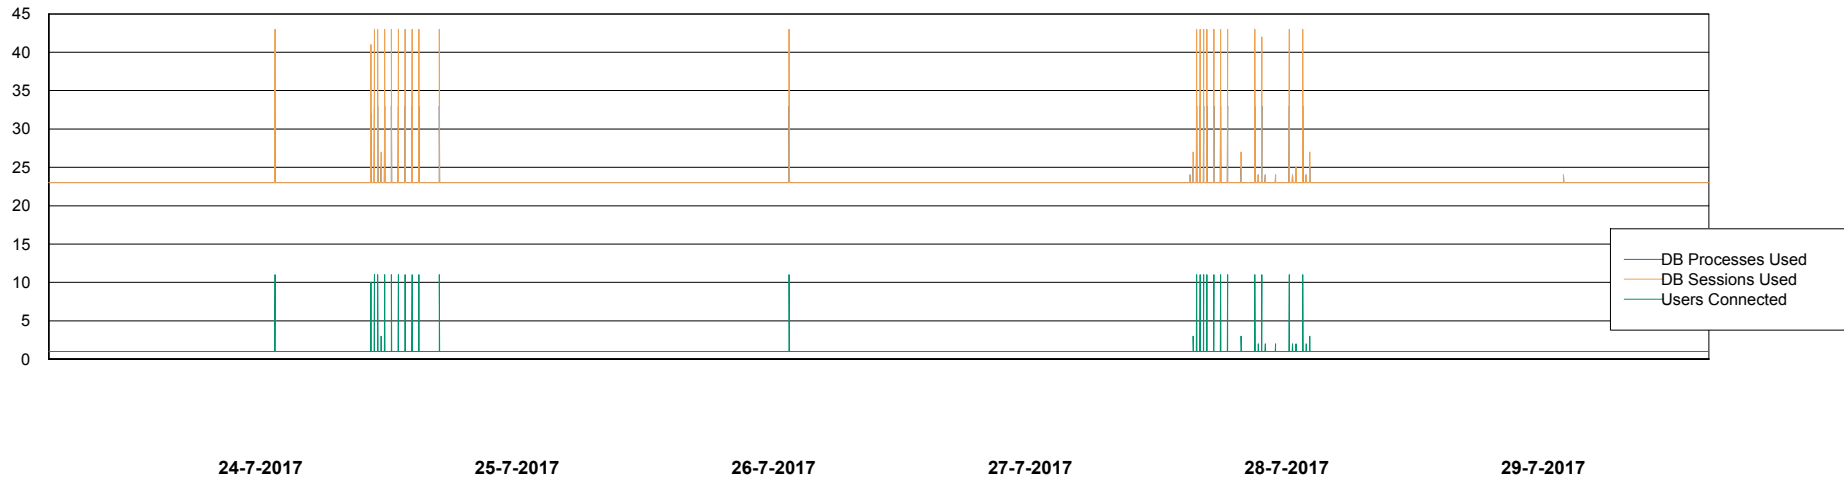

Weekly SLA Customer Report

Customer CIW Production
Database ID 45

Database Performance CIWDB_Production

DB Processes Max 150
DB Sessions Max 248

Weekly SLA Customer Report

Customer CIW Production
Database ID 45

Database Performance CIWDB_Standby

DB Processes Max 150
DB Sessions Max 248

Weekly SLA Customer Report

Customer CIW Production
Database ID 45

DATABASE SIZE CIWDB_FutureLive

Database growth over last month

DATABASE SIZE CIWDB_FutureTest