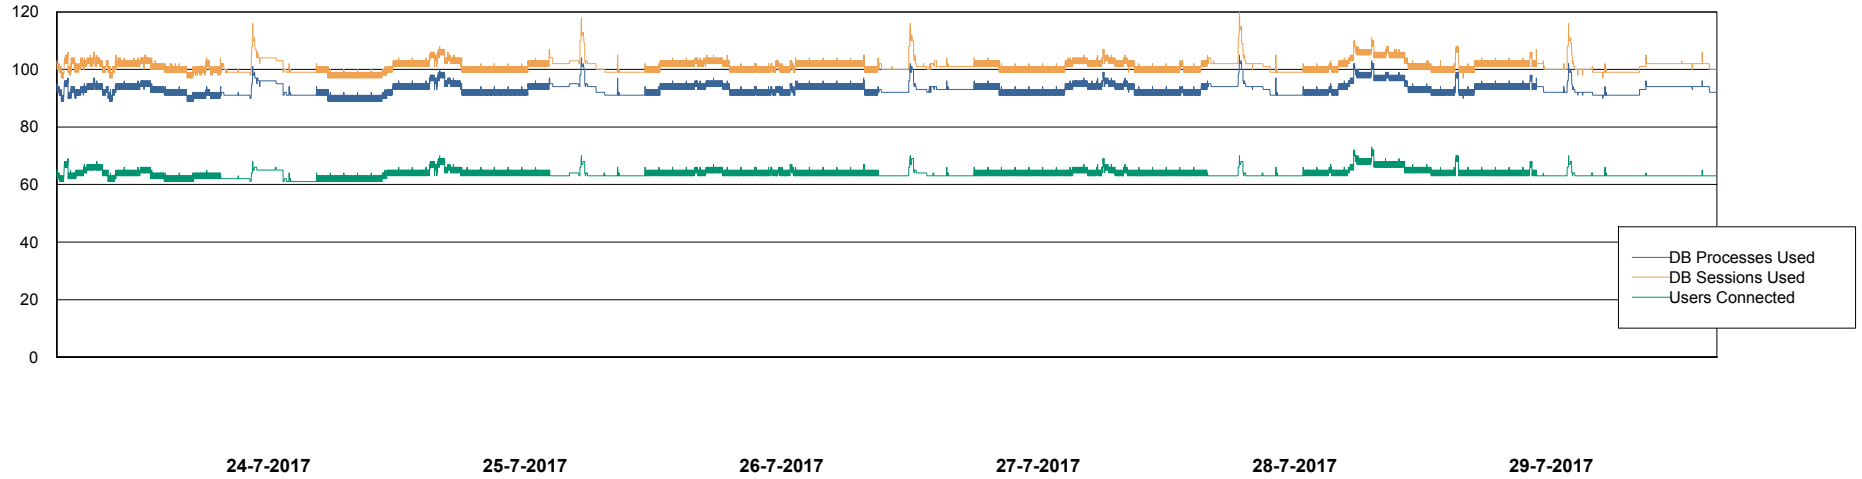

Database Performance CIWDB_Production

DB Processes Max 150
DB Sessions Max 248