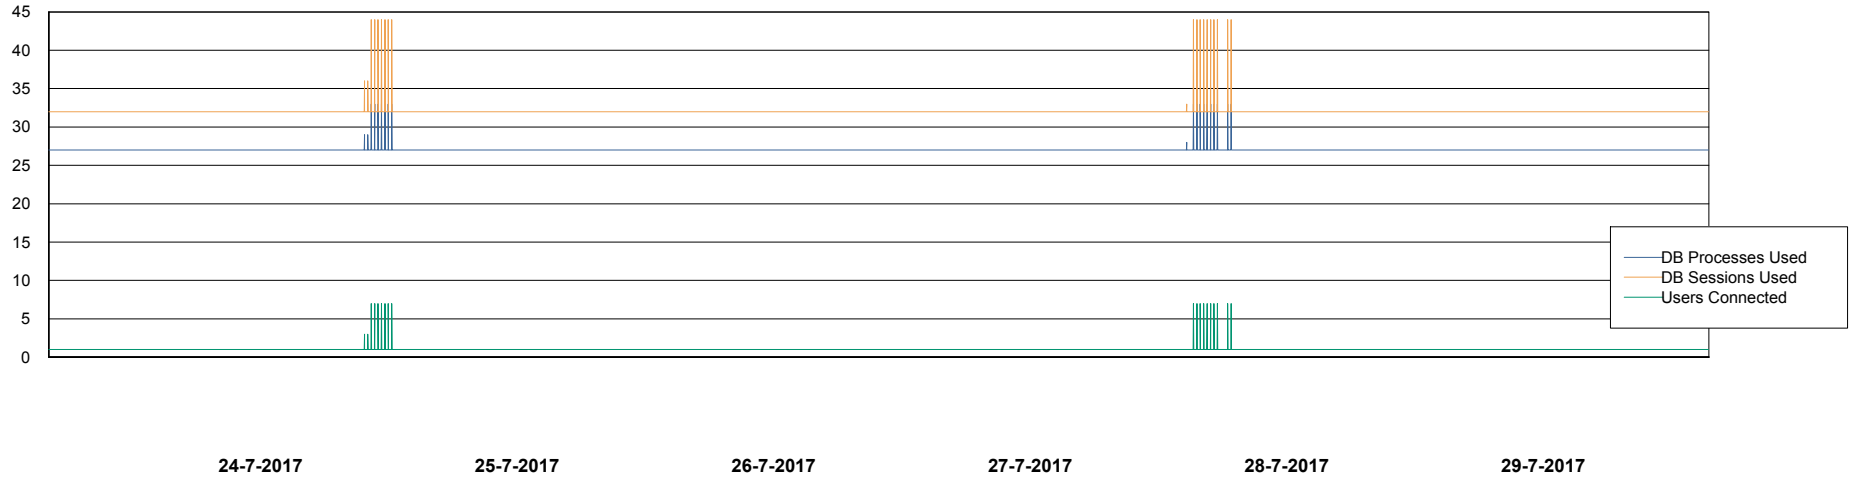

Weekly SLA Customer Report

Customer CIW Production
Database ID 45

Database Performance CIWDB_FutureLive

DB Processes Max 300
DB Sessions Max 472

Weekly SLA Customer Report

Customer CIW Production
Database ID 45

Database Performance CIWDB_FutureStandby

DB Processes Max 300
DB Sessions Max 472

Weekly SLA Customer Report

Customer CIW Production
Database ID 45

Database Performance CIWDB_FutureTest

DB Processes Max 300
DB Sessions Max 472