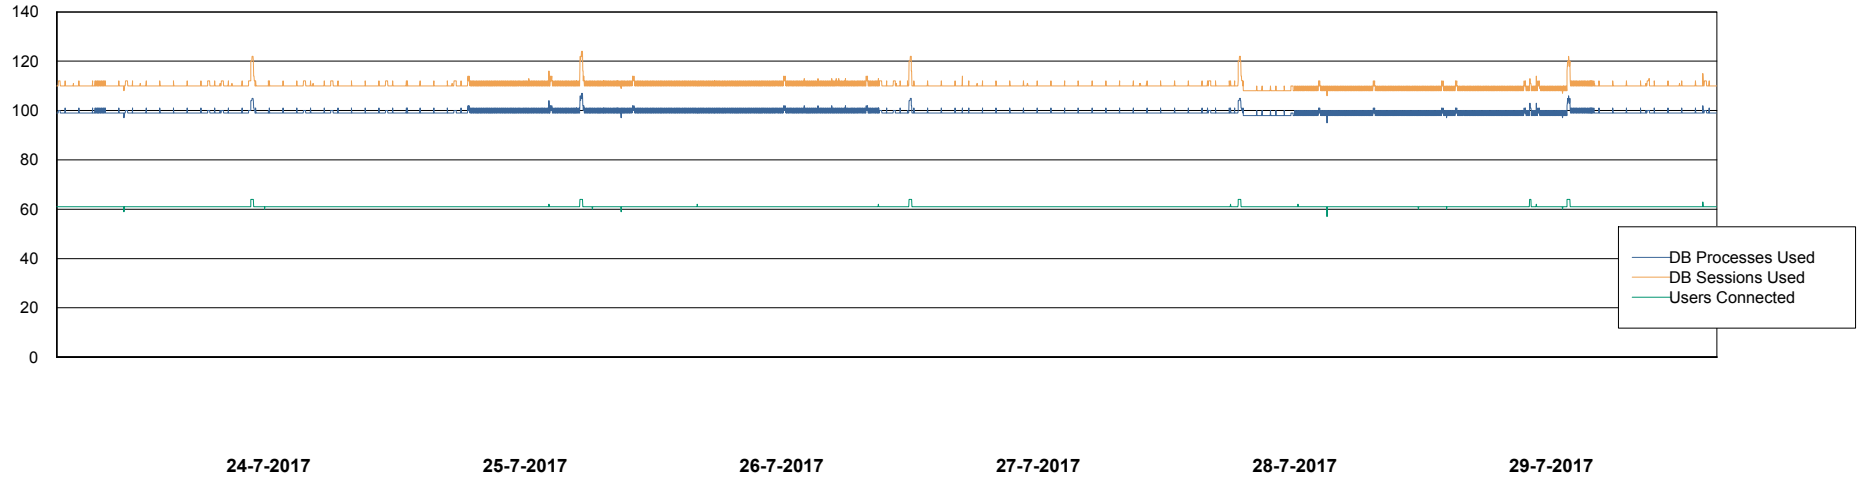

Database Performance CIWDB_FutureLive

DB Processes Max 300
DB Sessions Max 472