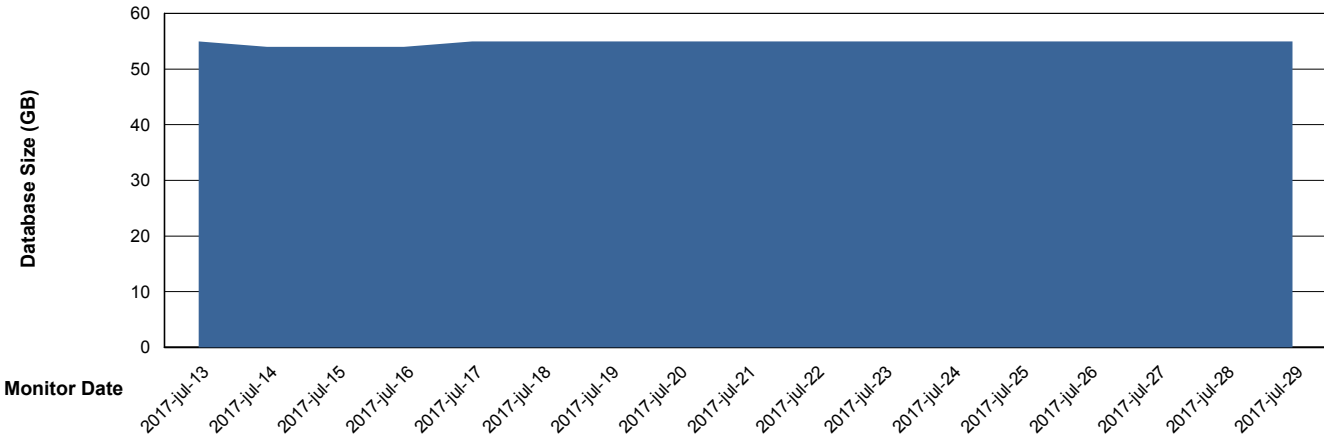

Database Performance CIWDB_Standby

DB Processes Max 150
DB Sessions Max 248

Weekly SLA Customer Report

Customer CIW Production
Database ID 45

DATABASE SIZE CIWDB_FutureLive

Database growth over last month

DATABASE SIZE CIWDB_FutureTest

Database growth over last month

Weekly SLA Customer Report

Customer CIW Production
Database ID 45

DATABASE SIZE CIWDB_Production

Database growth over last month

Weekly SLA Customer Report

Customer CIW Production
 Database ID 45