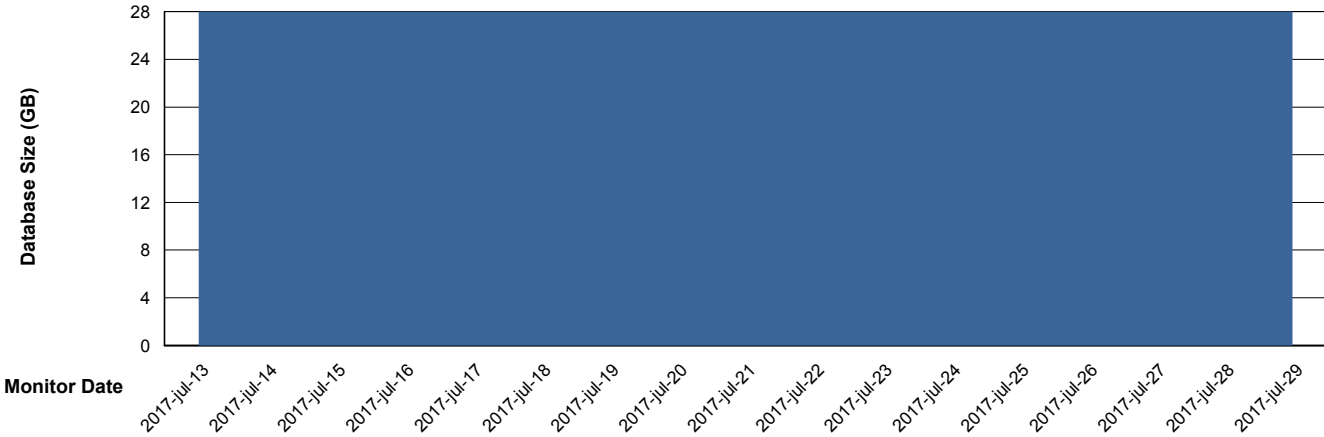

Database Performance CIWDB_Standby

DB Processes Max 150
DB Sessions Max 248

Weekly SLA Customer Report

Customer CIW Production
Database ID 45

DATABASE SIZE CIWDB_FutureLive

Database growth over last month

DATABASE SIZE CIWDB_FutureTest

Database growth over last month

Weekly SLA Customer Report

Customer CIW Production
Database ID 45

DATABASE SIZE CIWDB_Production

Database growth over last month

Weekly SLA Customer Report

Customer CIW Production
 Database ID 45