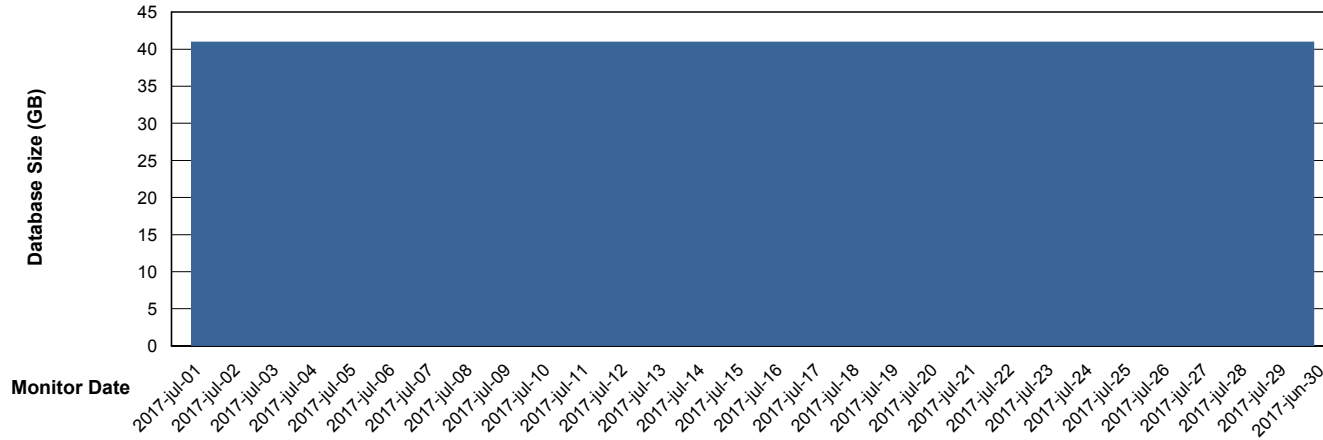

Database growth over last month

Weekly SLA Customer Report

Customer CIW Production
Database ID 45

DATABASE SIZE CIWDB_Production

Database growth over last month

Weekly SLA Customer Report

Customer CIW Production
 Database ID 45

Database Tablespace		CIWDB_FutureLive		
Date	Tablespace Name	Filesize (Gb)	Usedsize (Gb)	Percentage free
29-7-2017	ABSDATA	28	24	14
	INDX	4	3	25
28-7-2017	ABSDATA	28	24	14
	INDX	4	3	25
27-7-2017	ABSDATA	28	24	14
	INDX	4	3	25
26-7-2017	ABSDATA	28	24	14
	INDX	4	3	25
25-7-2017	ABSDATA	28	24	14
	INDX	4	3	25
24-7-2017	ABSDATA	28	24	14
	INDX	4	3	25
23-7-2017	ABSDATA	28	24	14
	INDX	4	3	25