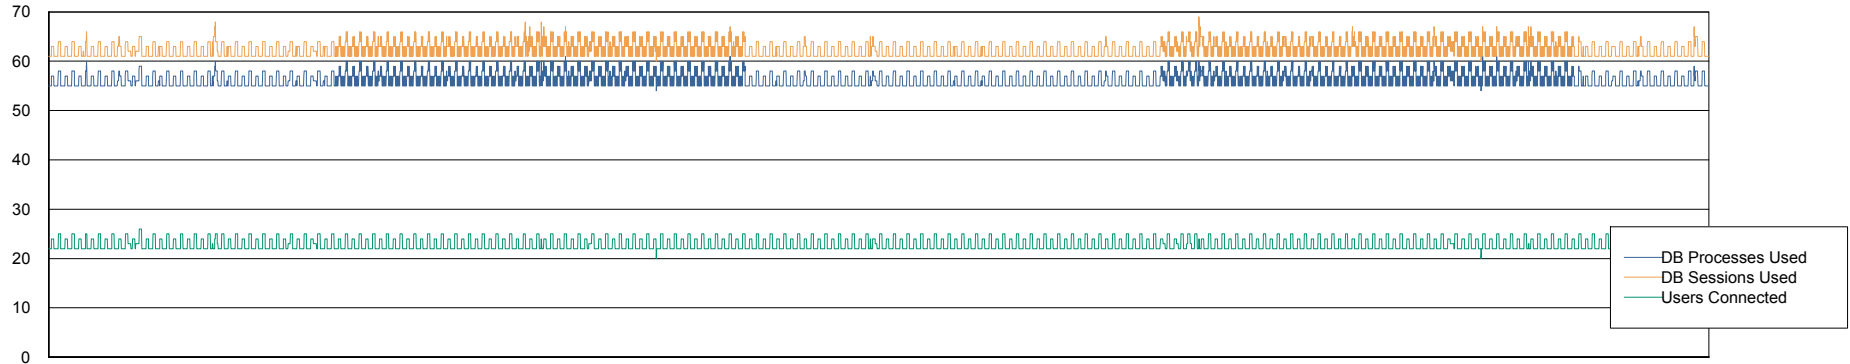

Database Performance CIWDB_FutureStandby

DB Processes Max 300
DB Sessions Max 472

Weekly SLA Customer Report

Customer CIW Production
Database ID 45

Database Performance CIWDB_FutureTest

DB Processes Max 300
DB Sessions Max 472