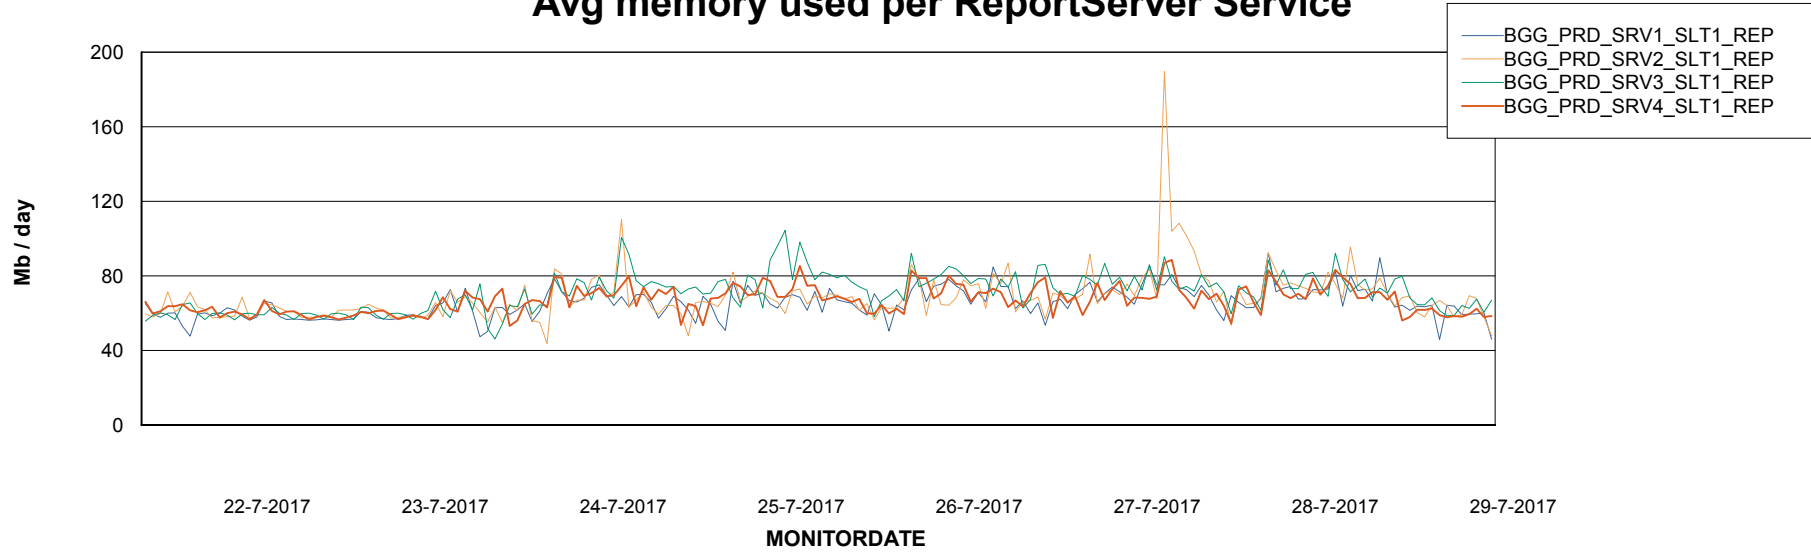

Avg users per day per ABS server

Weekly SLA Customer Report

Customer BGG_Production
Database ID 58

ABSSolute Application ReportServer Services

Avg memory used per ReportServer Service

Weekly SLA Customer Report