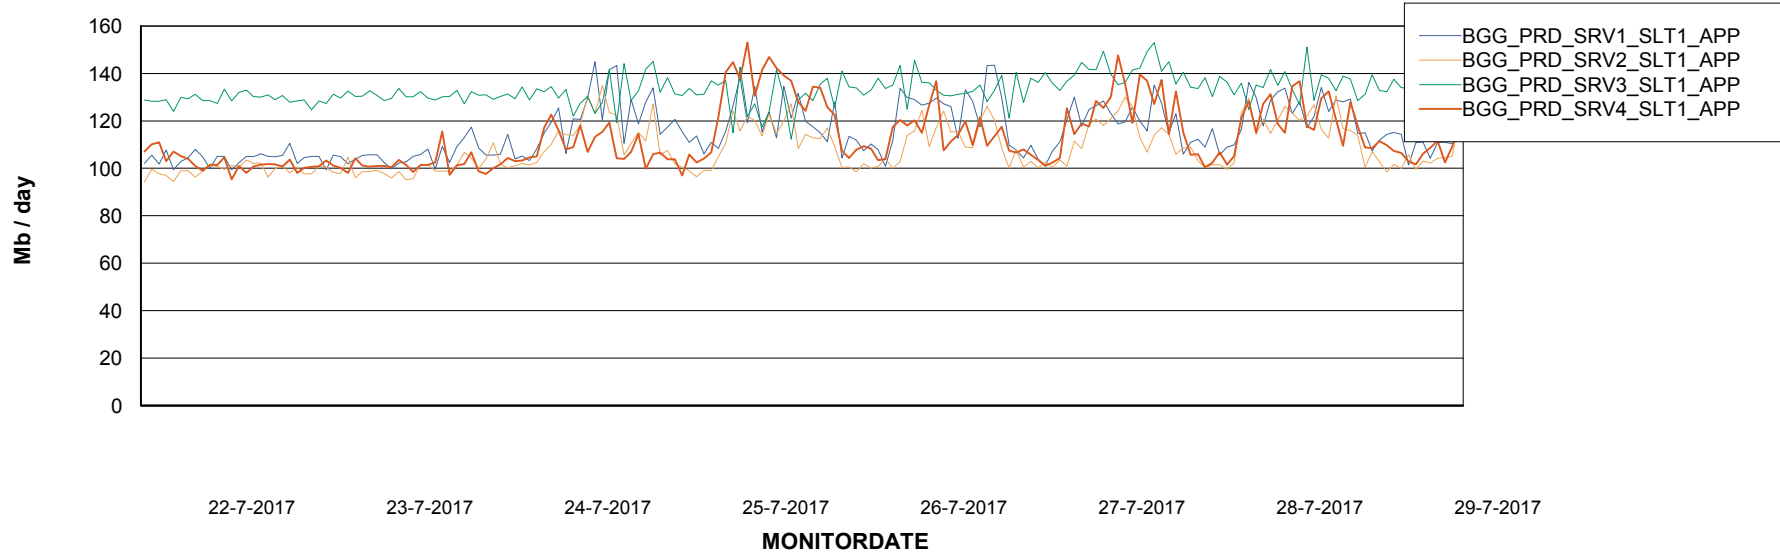

Standby Database Health BGG_Production

Recovery lag for last 7 days

Weekly SLA Customer Report

Customer BGG_Production
Database ID 58

ABSSolute Application Server Services

Avg memory used per ABS Server Service