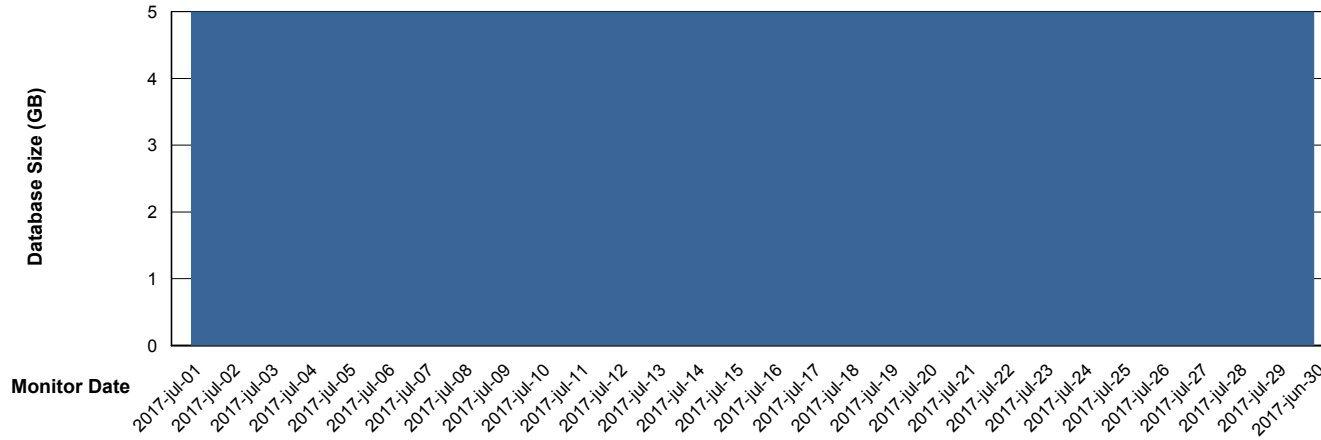

DATABASE SIZE BGGDB_BI

Database growth over last month