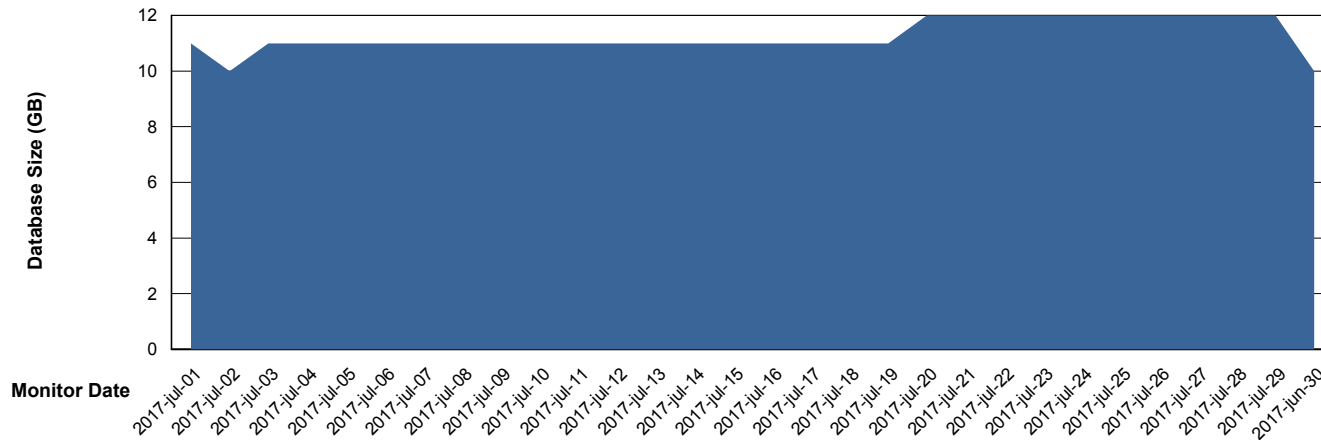

Customer BGG_Production
 Database ID 58

DATABASE SIZE BGGDB_BI

Database growth over last month

DATABASE SIZE BGGDB_Production

Database growth over last month

Weekly SLA Customer Report

Customer BGG_Production
Database ID 58