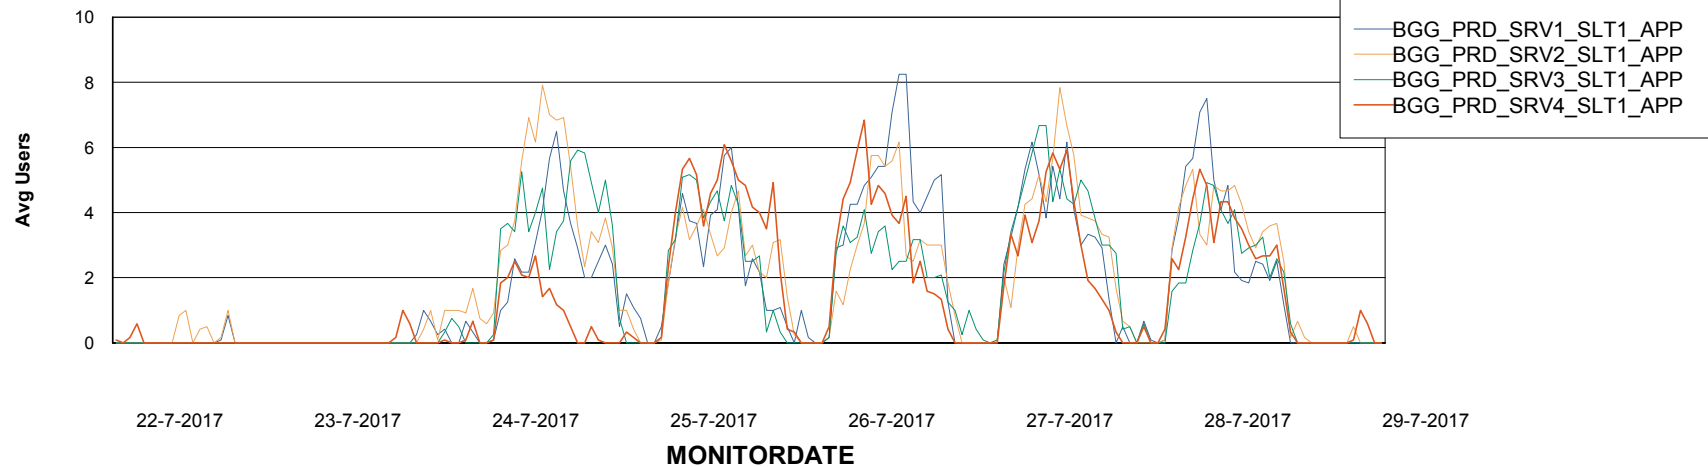

Avg users per day per ABS server