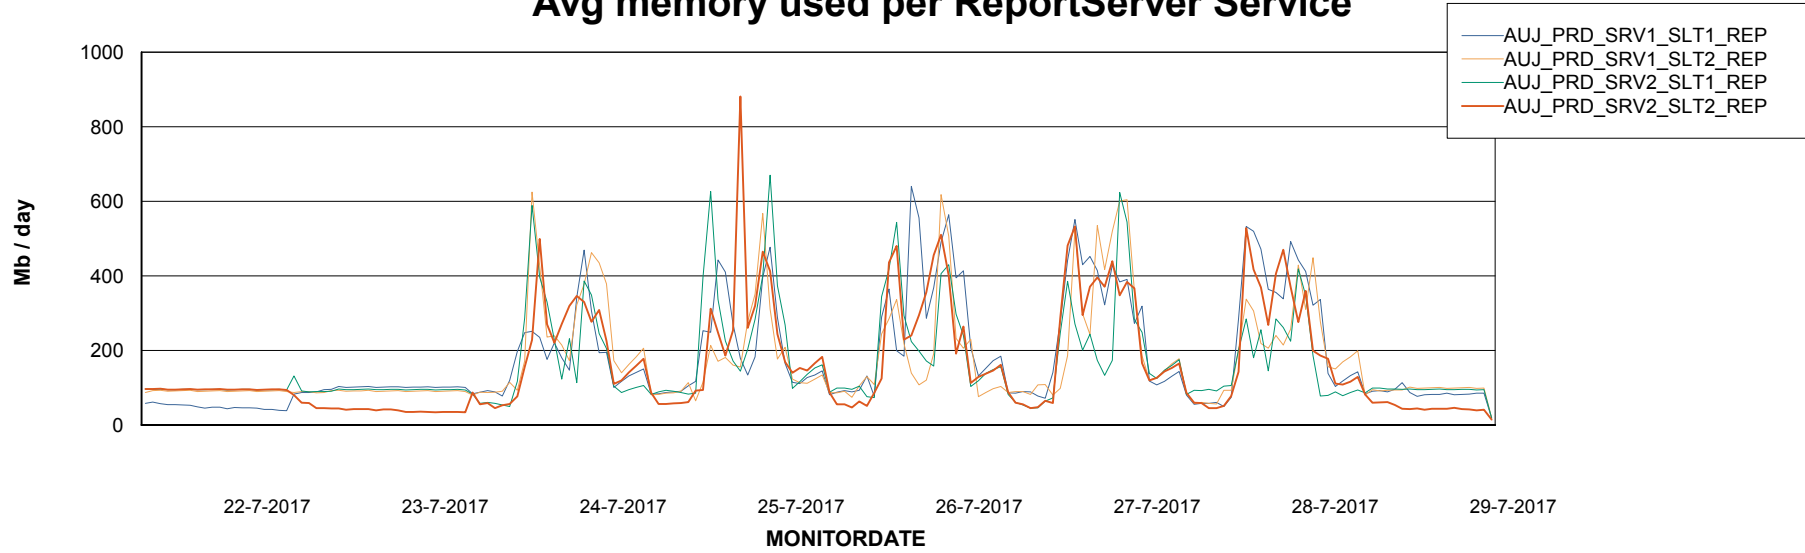

Avg users per day per ABS server

Weekly SLA Customer Report

Customer AUJ_Production
Database ID 41

ABSSolute Application ReportServer Services

Avg memory used per ReportServer Service

Weekly SLA Customer Report