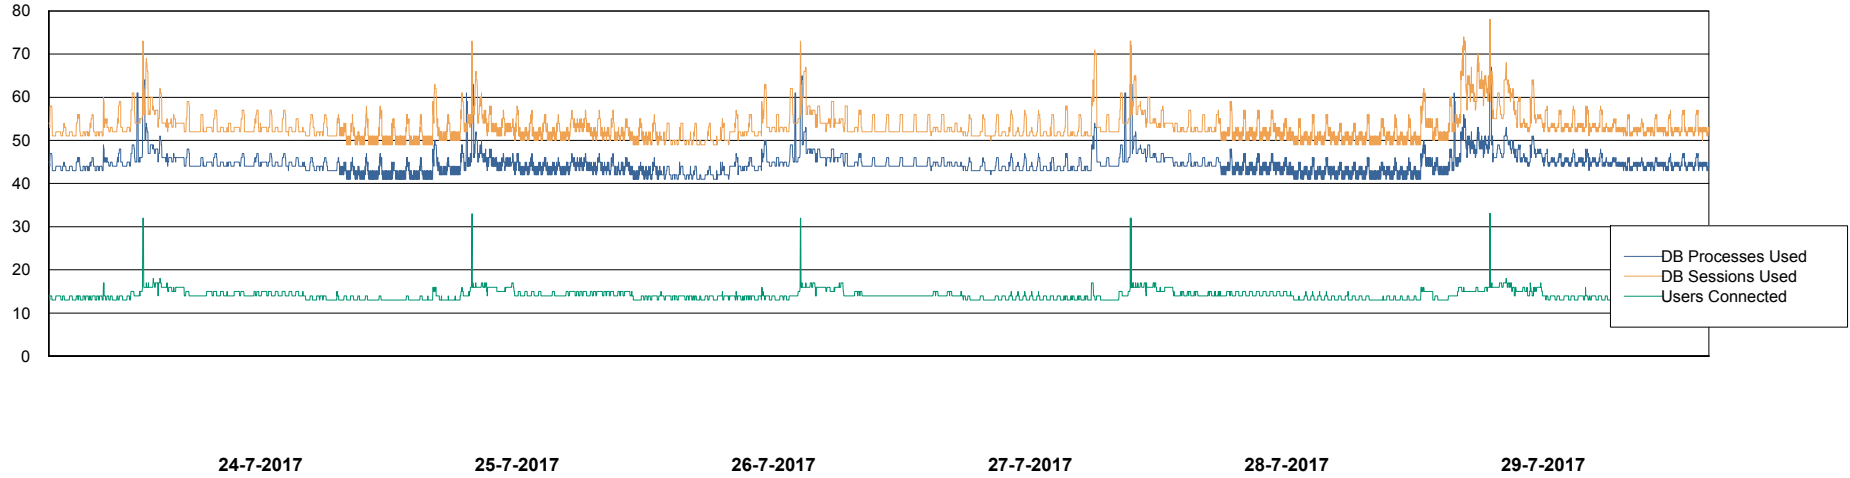

Database Performance AUJDB_BI

DB Processes Max 500
DB Sessions Max 772