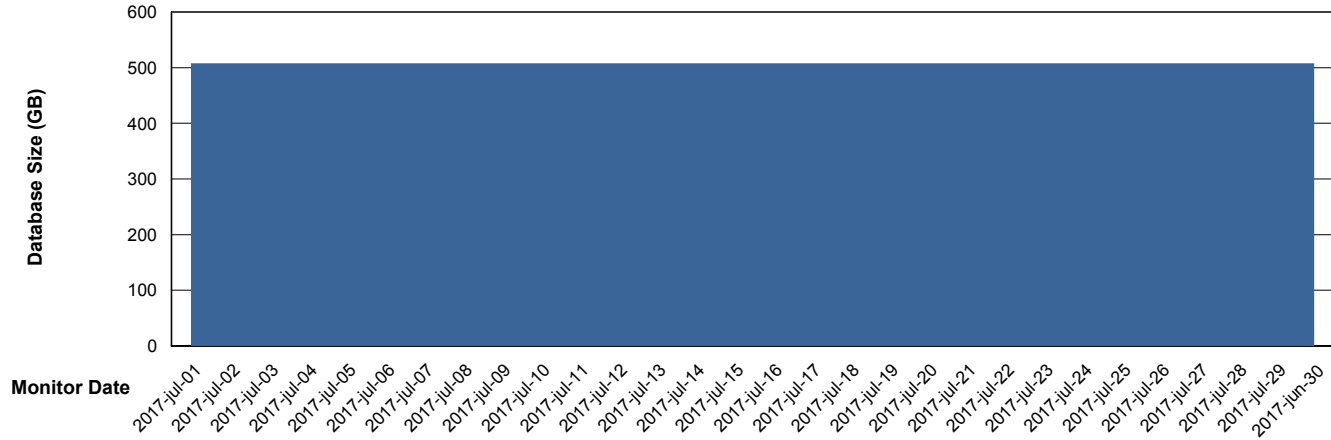

DATABASE SIZE AUJDB_BI_TS1

Database growth over last month