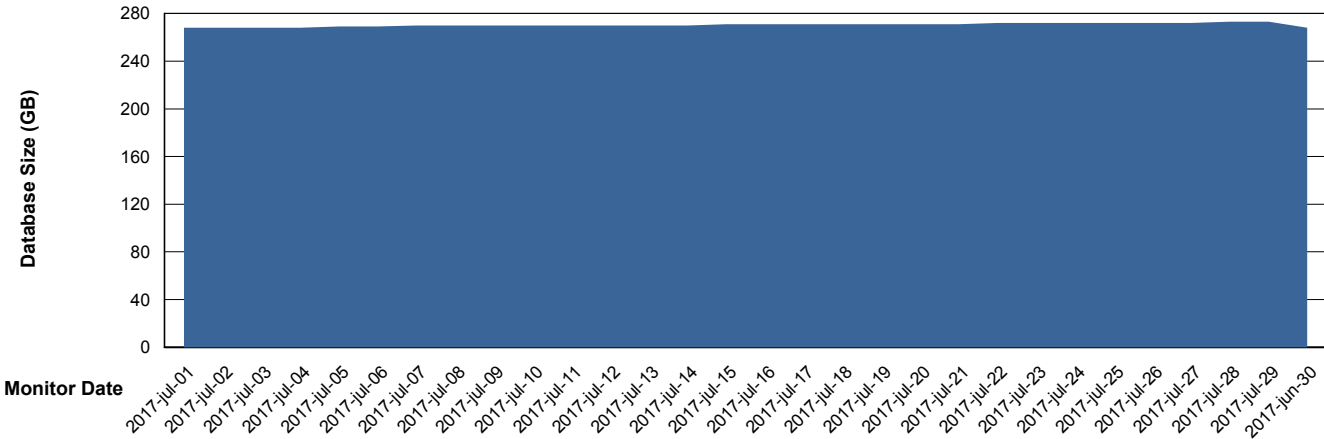

DB Processes Max 150
DB Sessions Max 248

Weekly SLA Customer Report

Customer AUJ_Production
Database ID 41

DATABASE SIZE AUJ_DB4_Primary

Database growth over last month

DATABASE SIZE AUJDB_BI

Database growth over last month