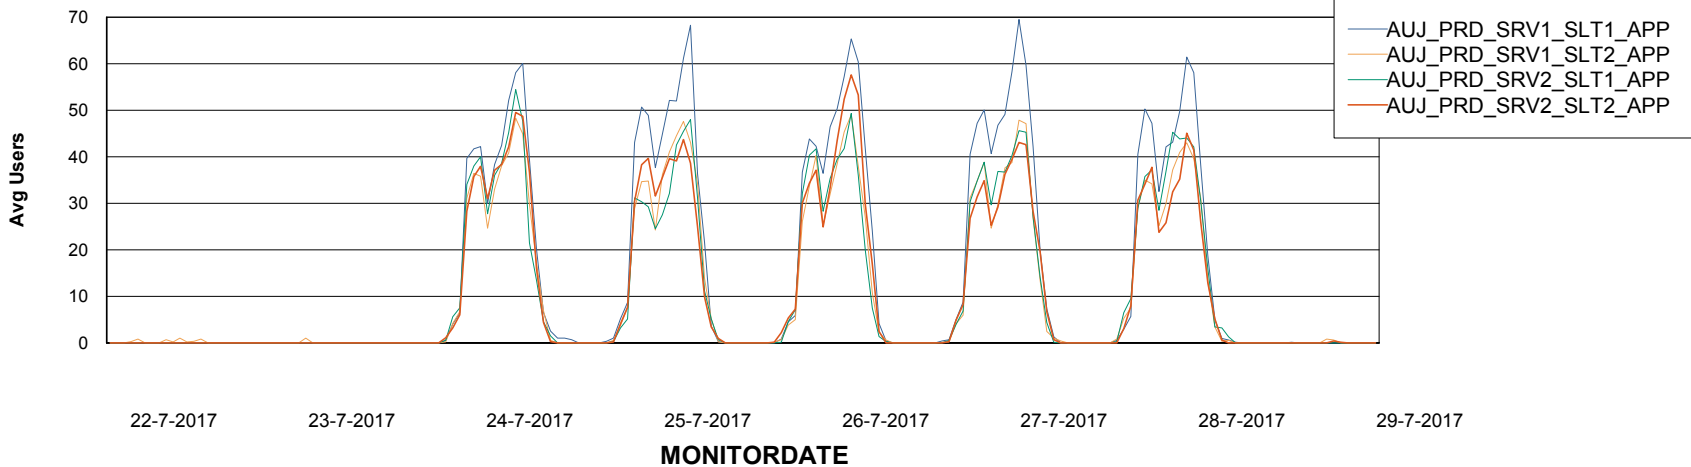

Avg users per day per ABS server