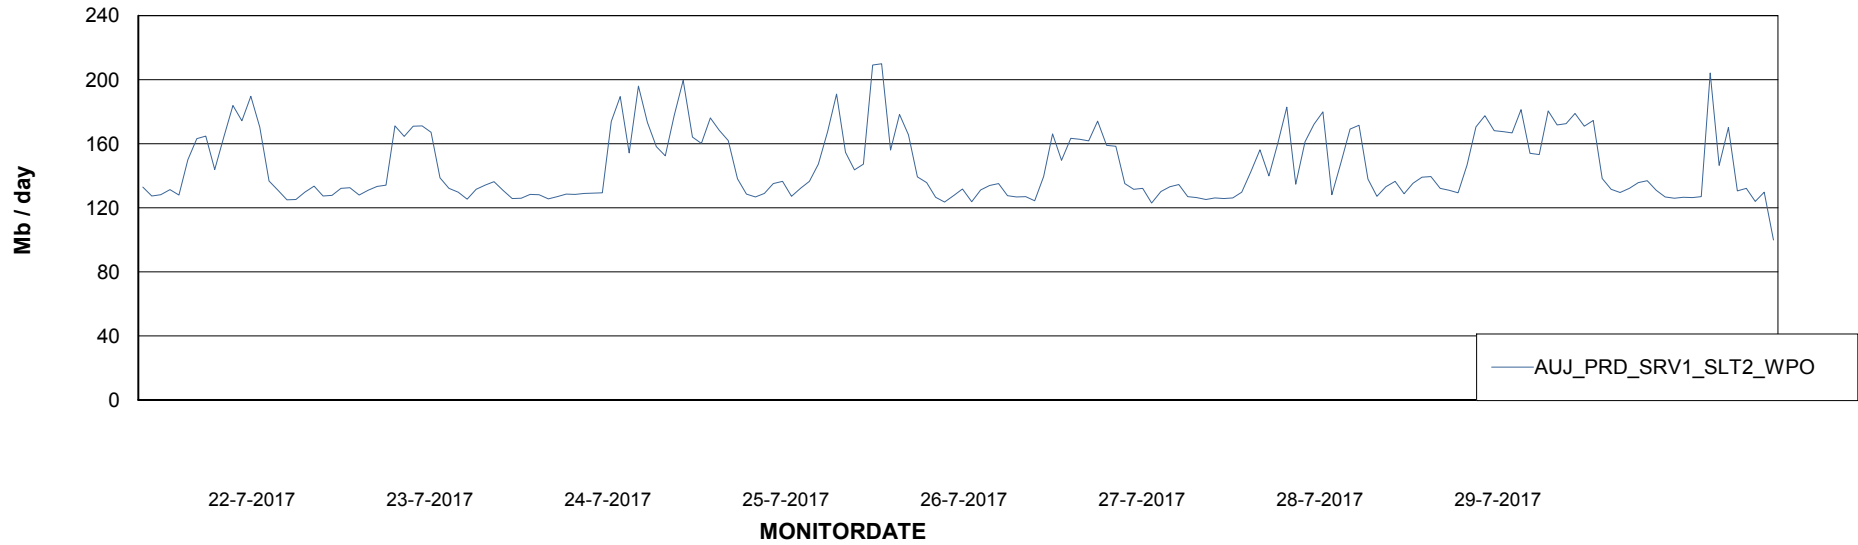

ABSolute Web Component Services

Avg memory used per ABS Web component