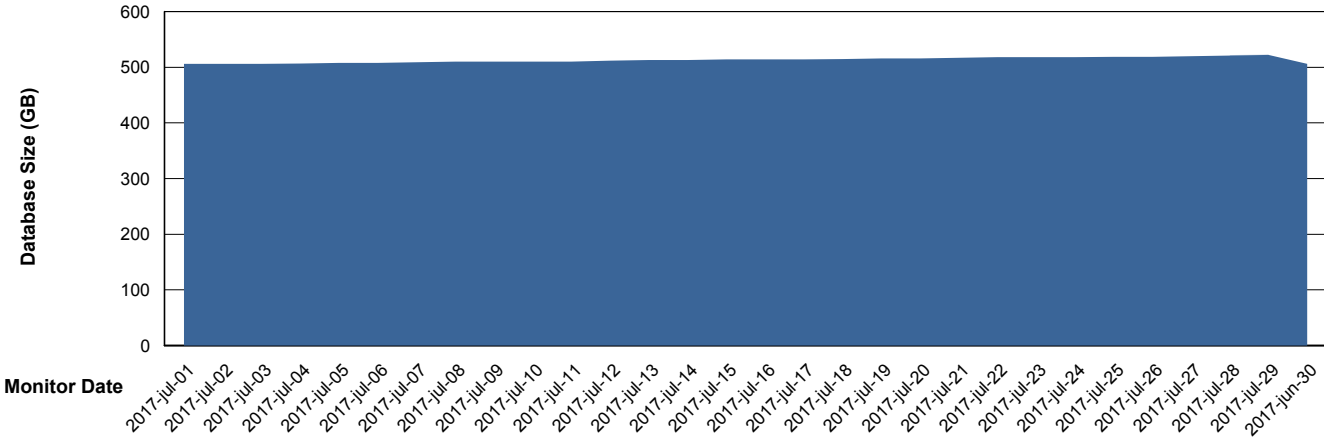

DB Processes Max 150
DB Sessions Max 248

Weekly SLA Customer Report

Customer AUJ_Production
Database ID 41

DATABASE SIZE AUJ_DB4_Primary

Database growth over last month

DATABASE SIZE AUJDB_BI

Database growth over last month