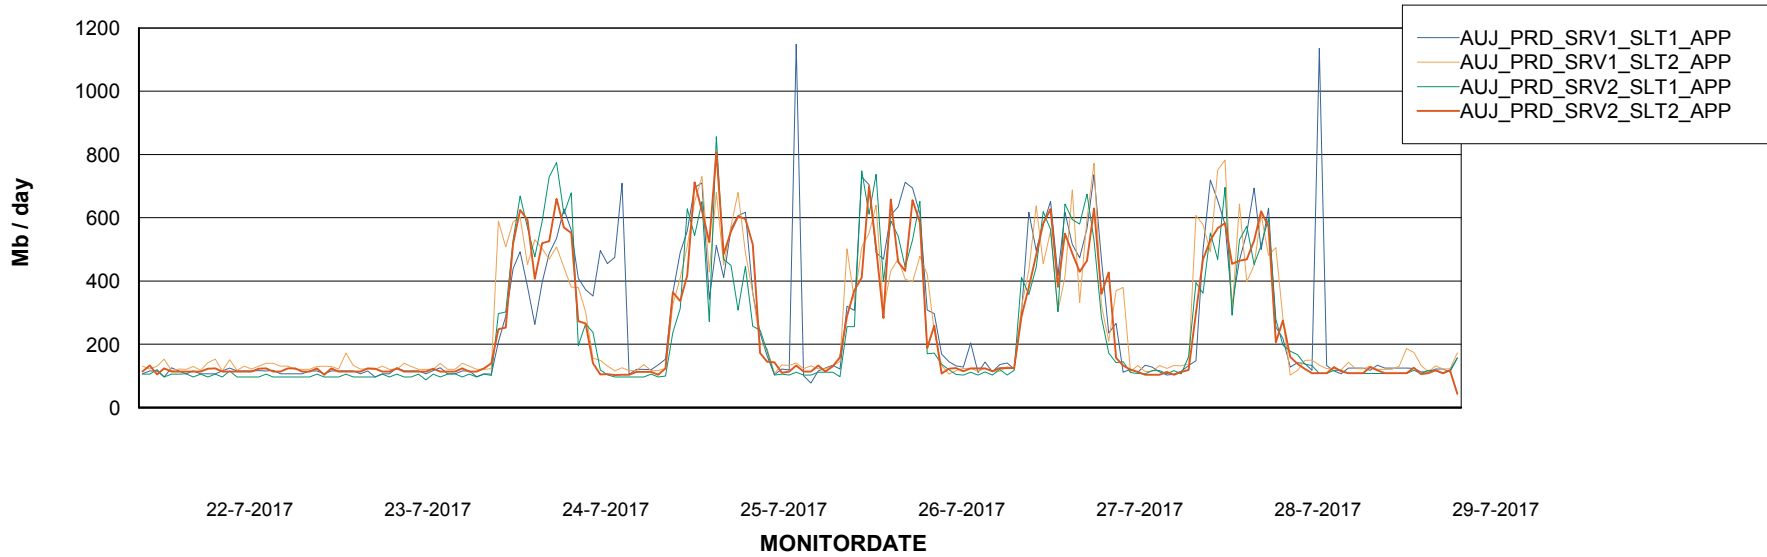

Standby Database Health AUJ_Production

Recovery lag for last 7 days

Weekly SLA Customer Report

Customer AUJ_Production
Database ID 41

ABSSolute Application Server Services

Avg memory used per ABS Server Service