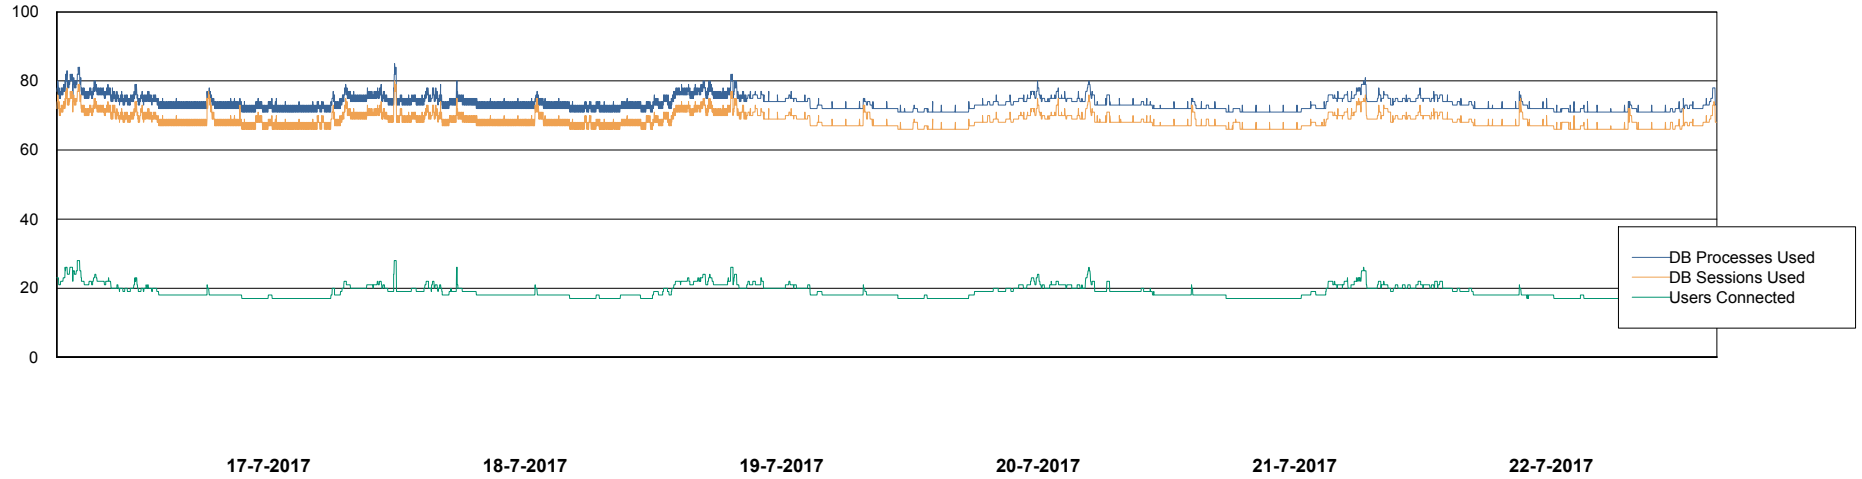

Harddisk Usage WBL_PRD_ORACLE2

| | Free disk space on c: (%) | Total disk space on c: (Gb) | Free disk space on d: (%) | Total disk space on d: (Gb) | Free disk space on e: (%) | Total disk space on e: (Gb) | Free disk space on f: (%) | Total disk space on f: (Gb) |
|-----------|---------------------------|-----------------------------|---------------------------|-----------------------------|---------------------------|-----------------------------|---------------------------|-----------------------------|
| 22-7-2017 | 75 | 120 | 90 | 200 | 89 | 200 | 95 | 200 |
| 21-7-2017 | 75 | 120 | 90 | 200 | 89 | 200 | 96 | 200 |
| 20-7-2017 | 75 | 120 | 90 | 200 | 89 | 200 | 96 | 200 |
| 19-7-2017 | 75 | 120 | 90 | 200 | 89 | 200 | 96 | 200 |
| 18-7-2017 | 75 | 120 | 90 | 200 | 89 | 200 | 96 | 200 |
| 17-7-2017 | 75 | 120 | 90 | 200 | 89 | 200 | 96 | 200 |
| 16-7-2017 | 75 | 120 | 90 | 200 | 89 | 200 | 96 | 200 |

Weekly SLA Customer Report

Customer WBL_Production
Database ID 40

Database Performance WBLDB_Production

DB Processes Max 500
DB Sessions Max 772

Weekly SLA Customer Report

Customer WBL_Production
Database ID 40