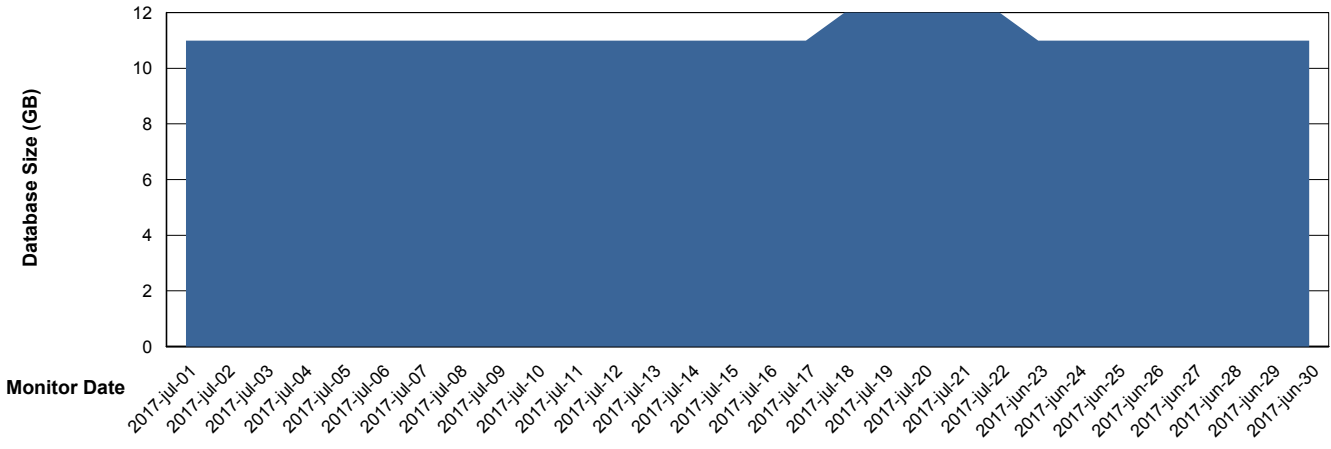

Database Performance WBLDB_Standby

DB Processes Max 500
DB Sessions Max 772

Weekly SLA Customer Report

Customer WBL_Production
 Database ID 40

DATABASE SIZE WBLDB_Production

Database growth over last month

Database Tablespace WBLDB_Production

| Date | Tablespace Name | Filesize (Gb) | Usedsize (Gb) | Percentage free |
|-----------|-----------------|---------------|---------------|-----------------|
| 22-7-2017 | ABSDATA | 6 | 5 | 17 |
| | INDX | 8 | 5 | 38 |
| 21-7-2017 | ABSDATA | 6 | 5 | 17 |
| | INDX | 8 | 5 | 38 |
| 20-7-2017 | ABSDATA | 6 | 5 | 17 |
| | INDX | 8 | 5 | 38 |
| 19-7-2017 | ABSDATA | 6 | 5 | 17 |
| | INDX | 8 | 5 | 38 |
| 18-7-2017 | ABSDATA | 6 | 5 | 17 |
| | INDX | 8 | 5 | 38 |
| 17-7-2017 | ABSDATA | 6 | 5 | 17 |
| | INDX | 8 | 5 | 38 |
| 16-7-2017 | ABSDATA | 6 | 5 | 17 |
| | INDX | 8 | 5 | 38 |