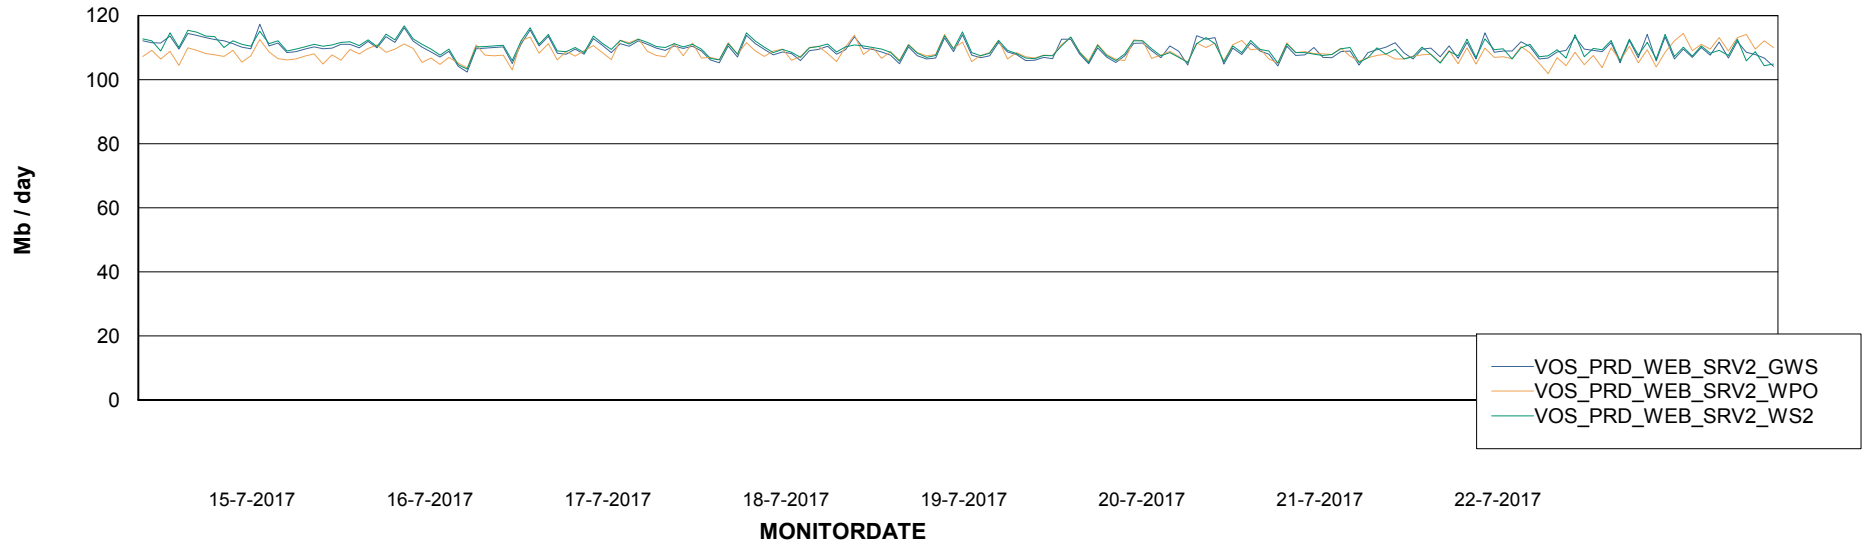

ABSSolute Application ReportServer Services

Avg memory used per ReportServer Service

Weekly SLA Customer Report

Customer VOS_Production
Database ID 68

ABSSolute Web Component Services

Avg memory used per ABS Web component