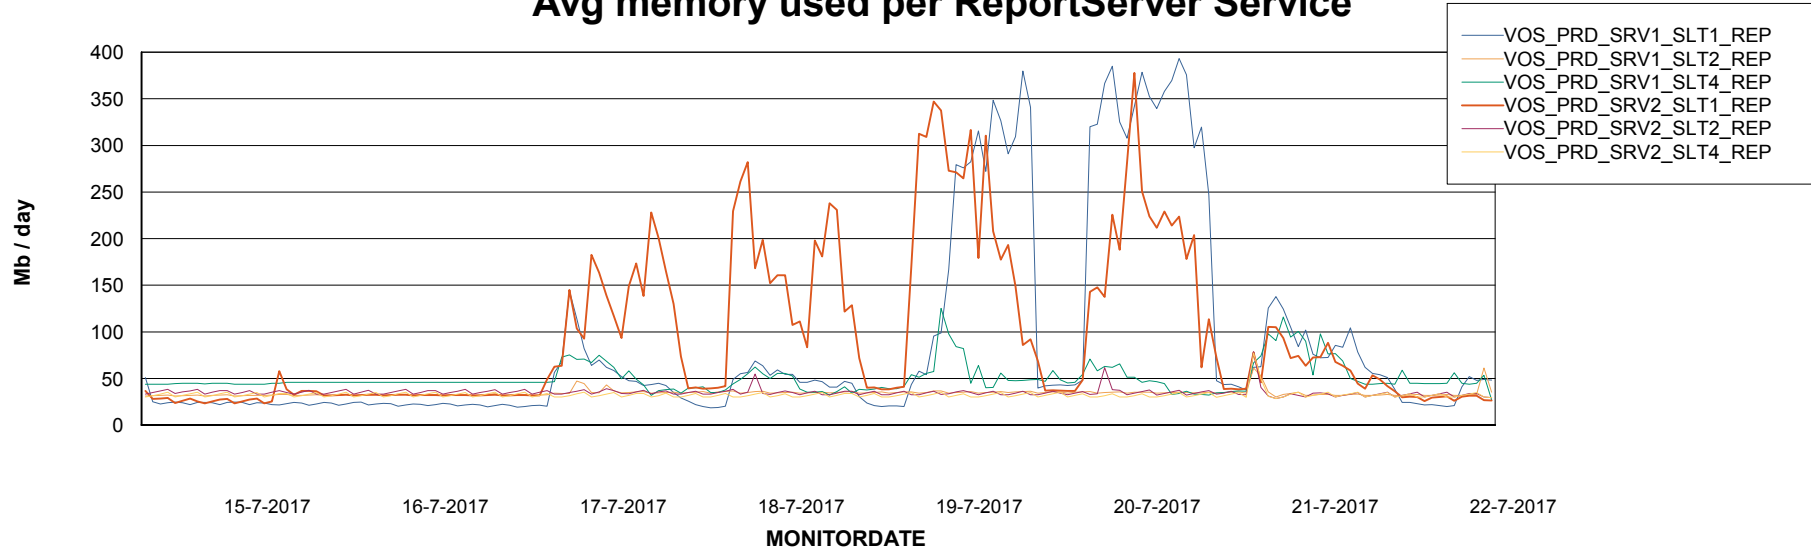

ABSSolute Application ReportServer Services

Avg memory used per ReportServer Service