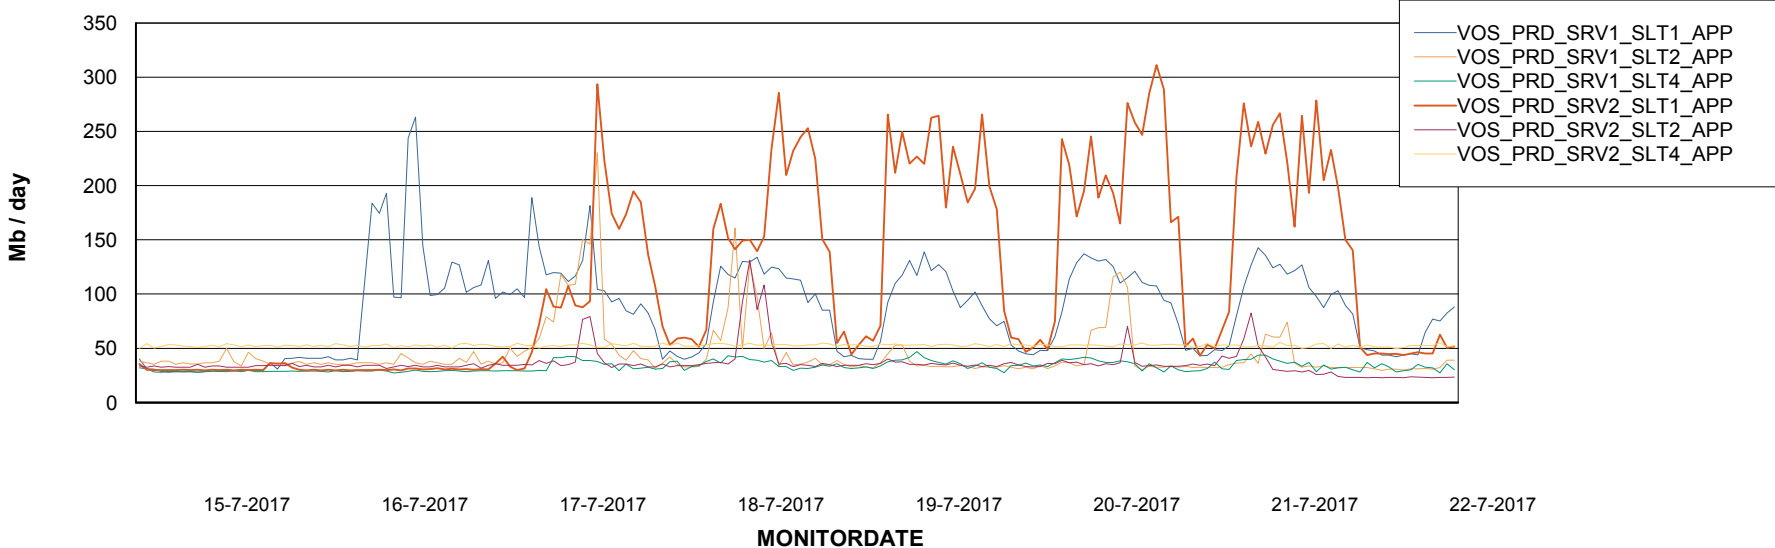

ABSSolute Application Server Services

Avg memory used per ABS Server Service