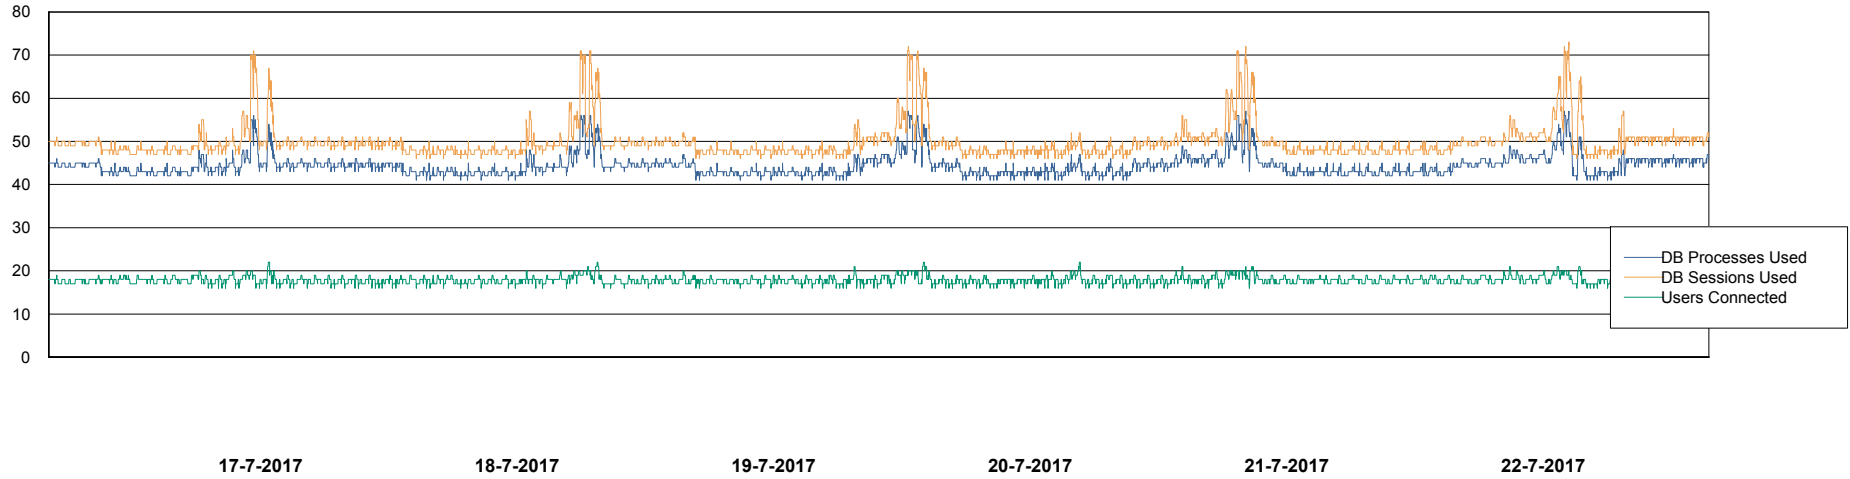

Database Performance VOSBIDB_Production

DB Processes Max 500
DB Sessions Max 772