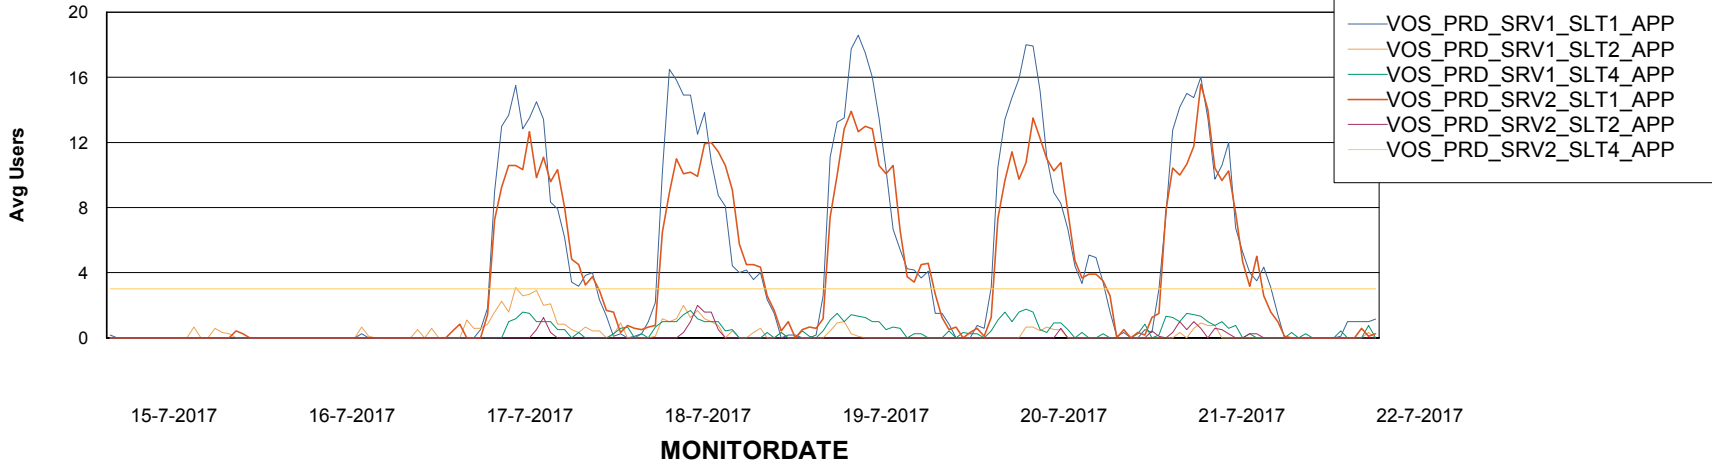

Weekly SLA Customer Report

Customer VOS_Production
Database ID 68

ABSSolute Application Server Services

Avg memory used per ABS Server Service

Avg users per day per ABS server

Weekly SLA Customer Report

Customer VOS_Production
Database ID 68