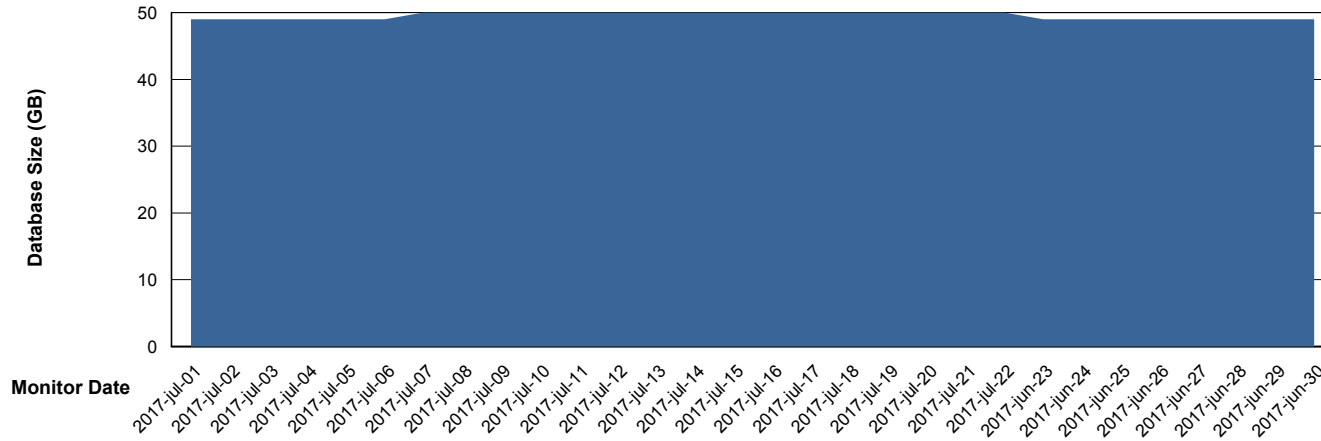

DATABASE SIZE VOSBIDB_Production

Database growth over last month