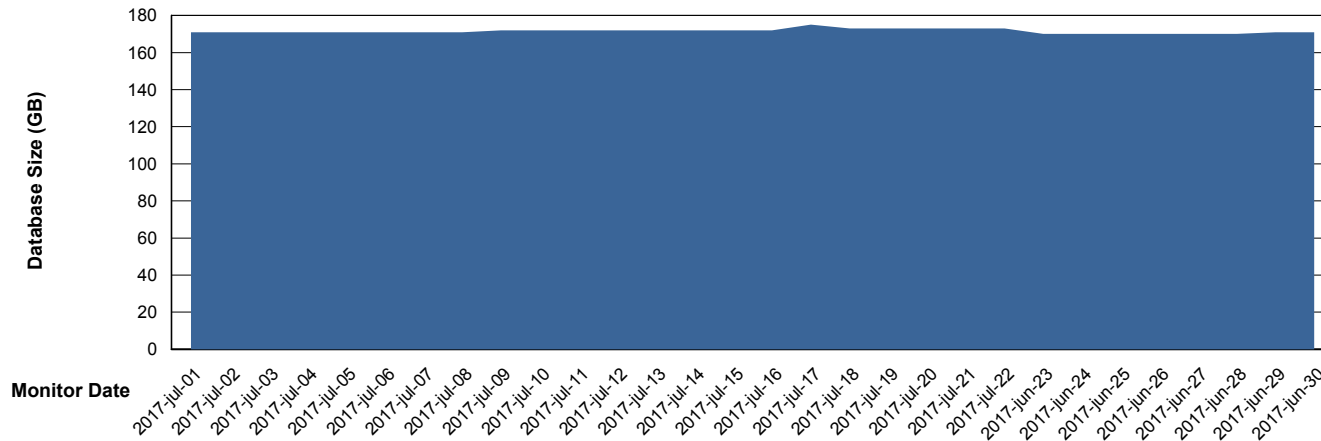

Customer VOS_Production
 Database ID 68

DATABASE SIZE VOSBIDB_Production

Database growth over last month

DATABASE SIZE VOSDB_Production

Database growth over last month

Weekly SLA Customer Report

Customer VOS_Production
Database ID 68

Database Tablespace		VOSBIDB_Production		
Date	Tablespace Name	Filesize (Gb)	Usedsize (Gb)	Percentage free
22-7-2017	ABSDATA	24	20	17
	INDX	40	27	33
21-7-2017	ABSDATA	24	20	17
	INDX	40	27	33
20-7-2017	ABSDATA	24	20	17
	INDX	40	27	33
19-7-2017	ABSDATA	24	20	17
	INDX	40	27	33
18-7-2017	ABSDATA	24	20	17
	INDX	40	27	33
17-7-2017	ABSDATA	24	20	17
	INDX	40	27	33
16-7-2017	ABSDATA	24	20	17
	INDX	40	27	33