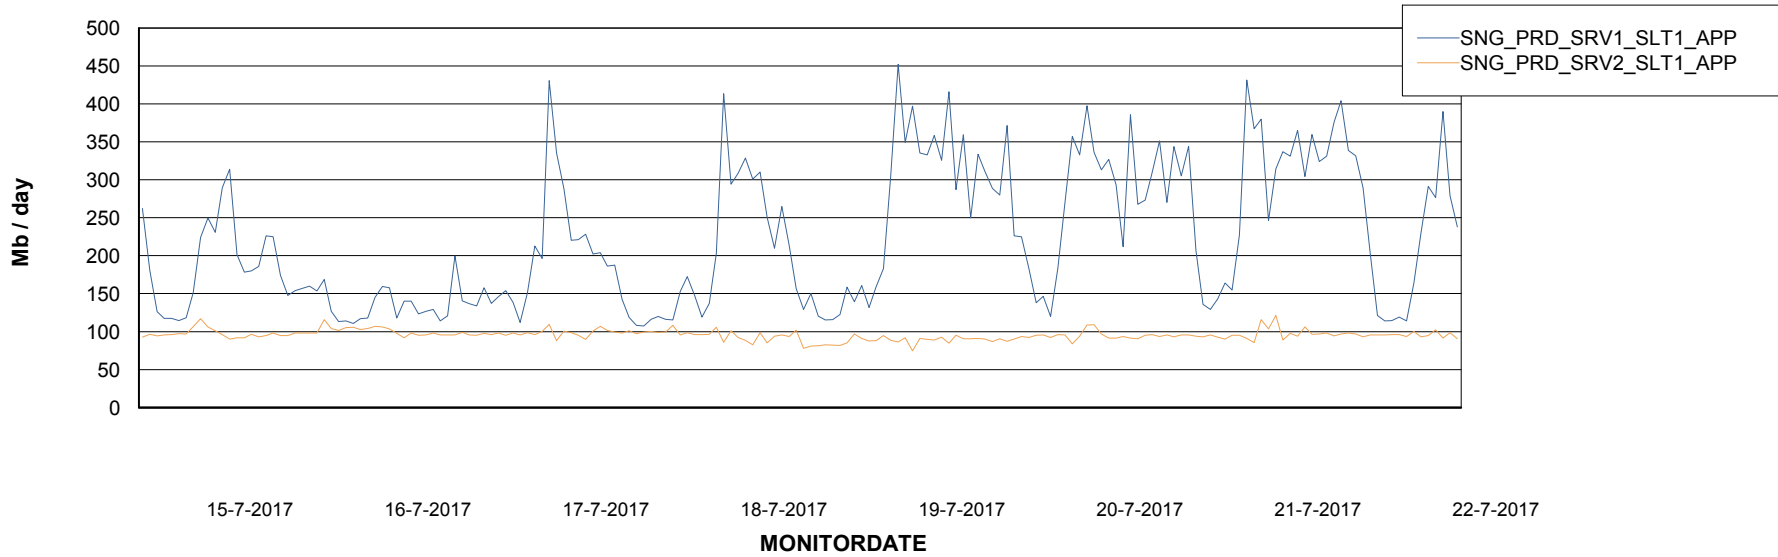

ABSSolute Application Server Services

Avg memory used per ABS Server Service