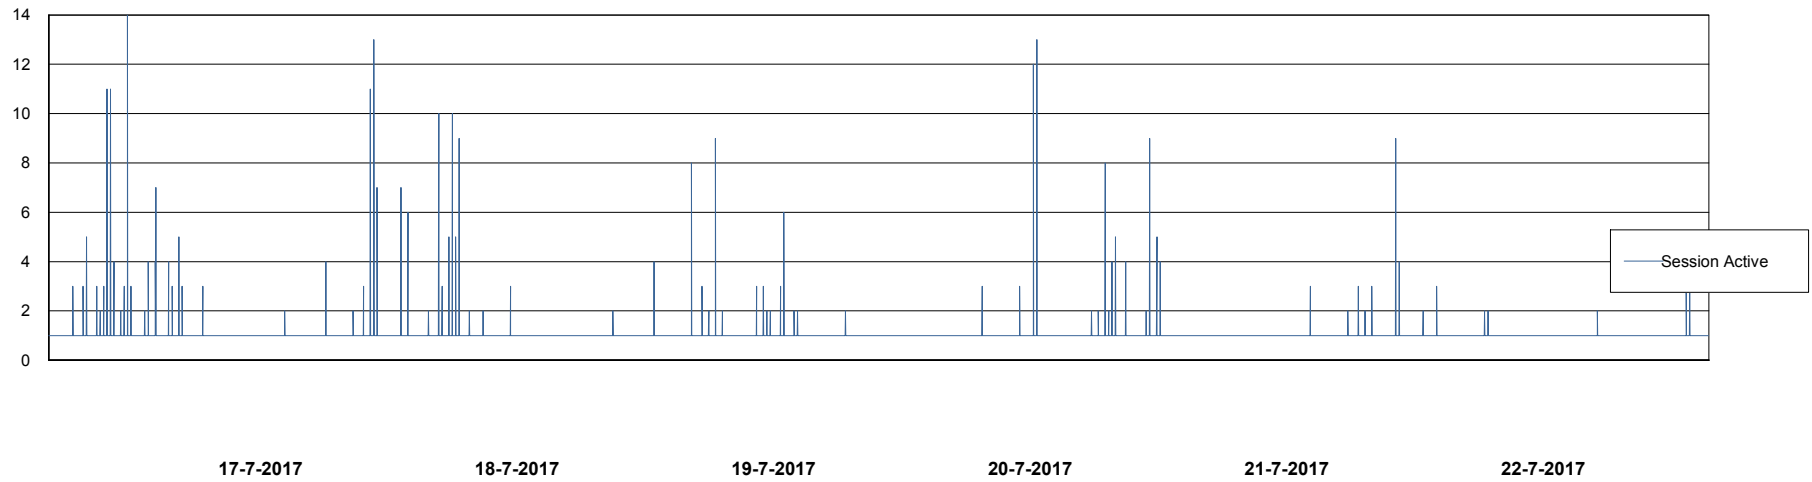

Database Performance PCODB_Standby

DB Processes Max 520
DB Sessions Max 804