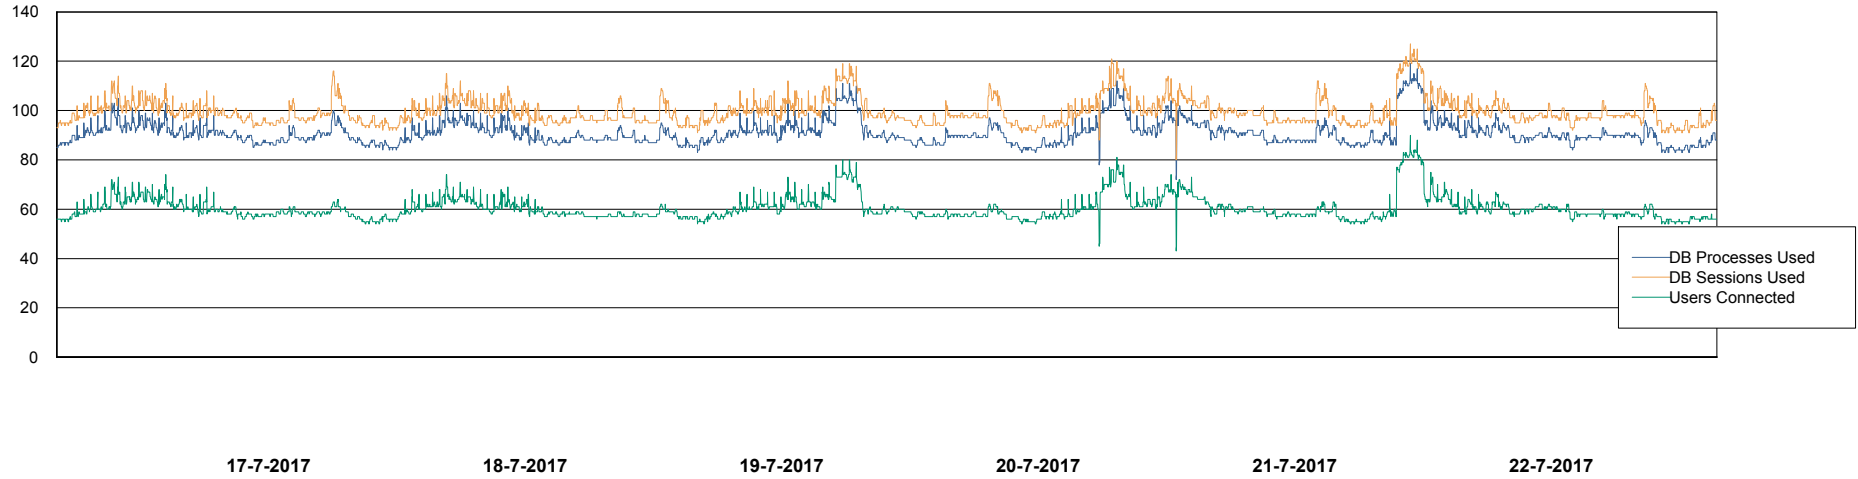

Harddisk Usage PCO_PRD_ORACLE2

	Free disk space on c: (%)	Total disk space on c: (Gb)	Free disk space on d: (%)	Total disk space on d: (Gb)
22-7-2017	77	279	36	838
21-7-2017	77	279	37	838
20-7-2017	77	279	37	838
19-7-2017	77	279	38	838
18-7-2017	77	279	38	838
17-7-2017	77	279	39	838
16-7-2017	77	279	39	838

Weekly SLA Customer Report

Customer PCO Production
Database ID 44

Database Performance PCODB_Production

DB Processes Max 300
DB Sessions Max 480

Weekly SLA Customer Report

Customer PCO Production
Database ID 44