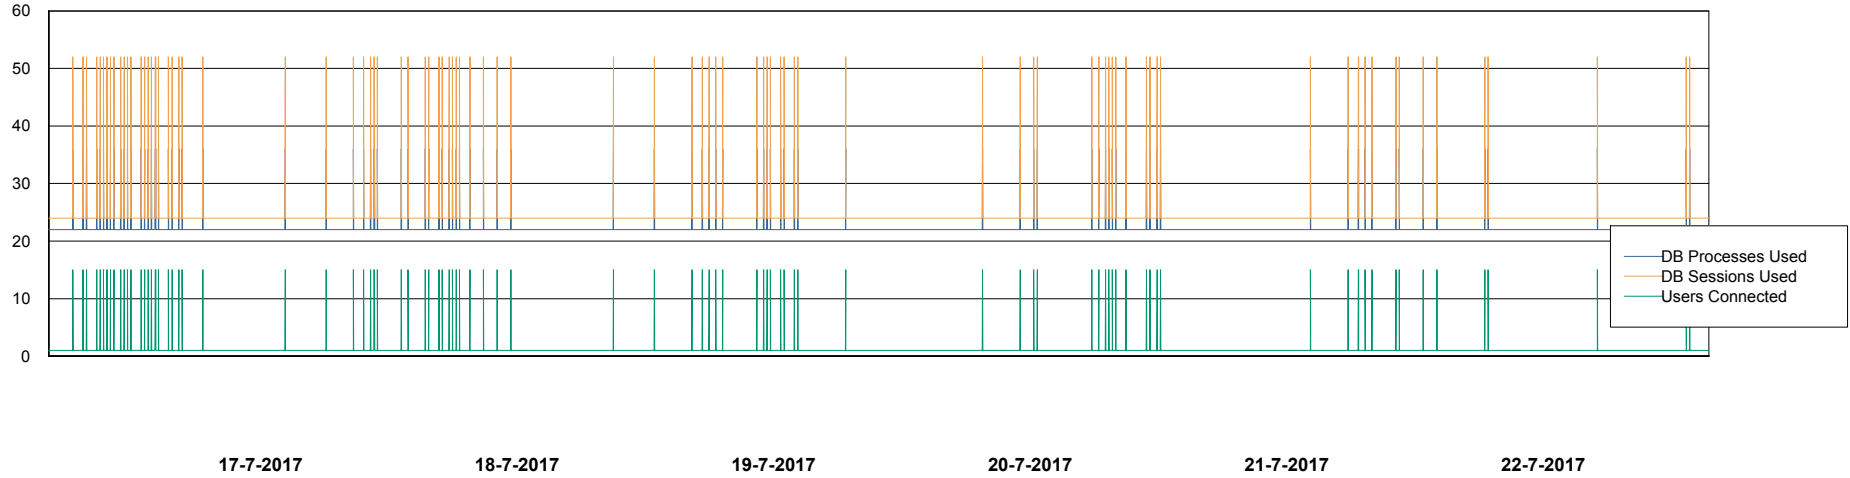

Database Performance PCODB_Standby

DB Processes Max 520
DB Sessions Max 804