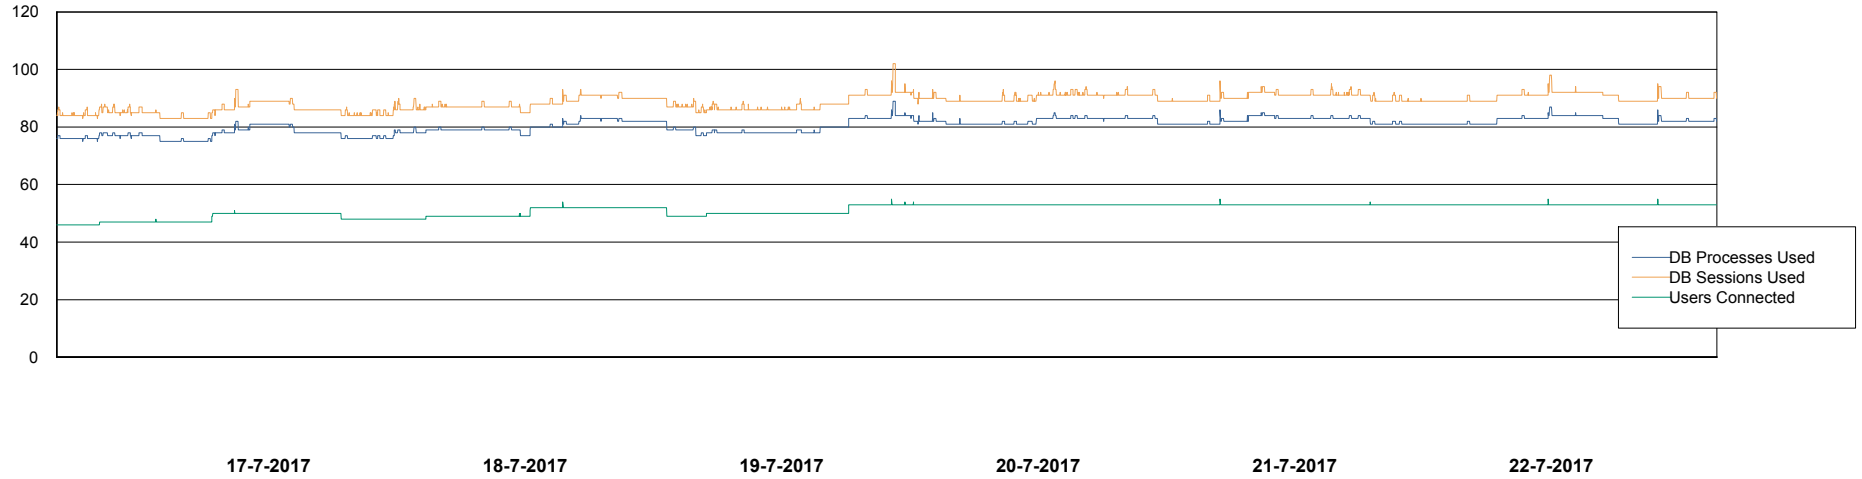

Harddisk Usage JWR_PRD_JWR-ODB-02

	Free disk space on / (%)	Total disk space on / (Gb)	Used disk space on / (Gb)
22-7-2017	57	251	102
21-7-2017	57	251	102
20-7-2017	57	251	102
19-7-2017	57	251	102
18-7-2017	57	251	103
17-7-2017	57	251	104
16-7-2017	57	251	103

Weekly SLA Customer Report

Customer JWR Production
Database ID 43

Database Performance JWRDB_Production

DB Processes Max 150
DB Sessions Max 248

Weekly SLA Customer Report

Customer JWR Production
Database ID 43