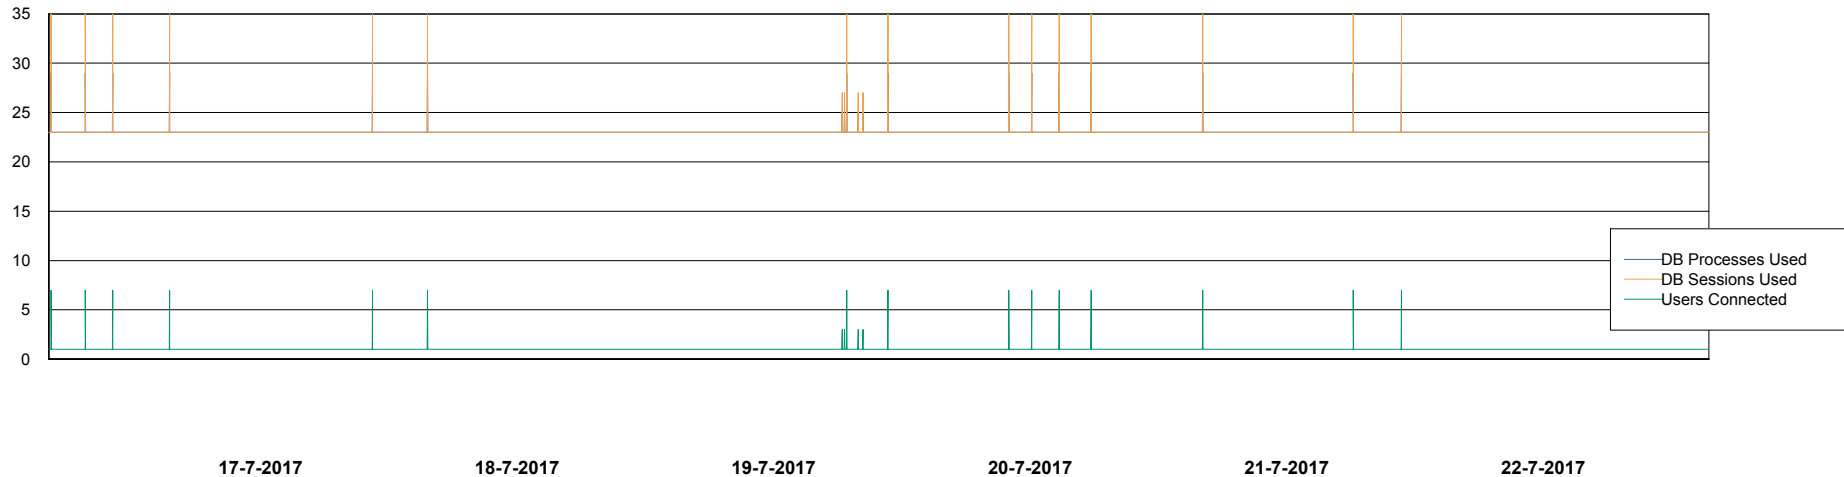

Weekly SLA Customer Report

Customer JWR Production
Database ID 43

Database Performance JWRDB_Production

DB Processes Max 150
DB Sessions Max 248

Weekly SLA Customer Report

Customer JWR Production
Database ID 43

Database Performance JWRDB_Standby

DB Processes Max 150
DB Sessions Max 248

Weekly SLA Customer Report

Customer JWR Production
 Database ID 43

DATABASE SIZE JWRDB_Production

Database growth over last month