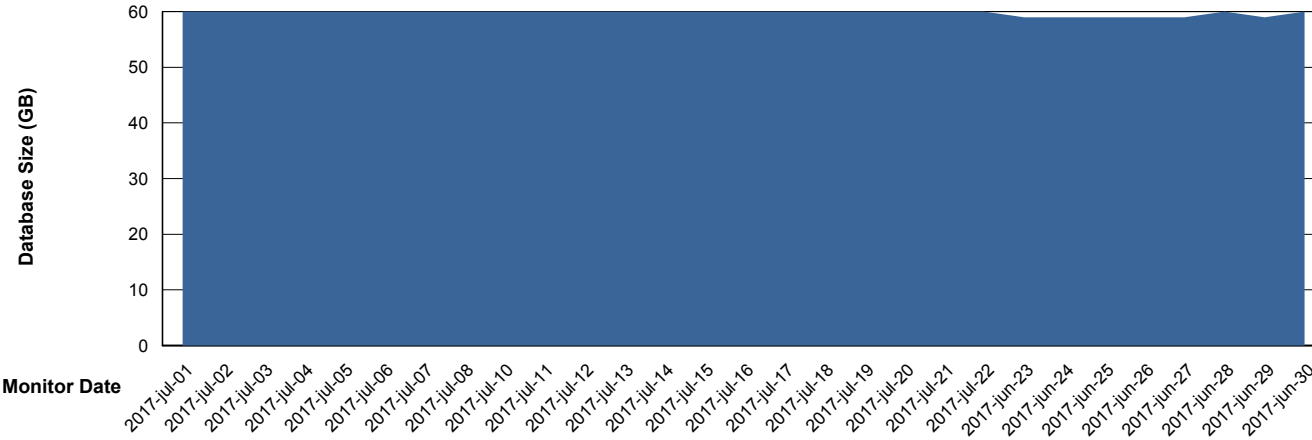

Database Performance JWRDB_Standby

DB Processes Max 150
DB Sessions Max 248

Weekly SLA Customer Report

Customer JWR Production
 Database ID 43

DATABASE SIZE JWRDB_Production

Database growth over last month