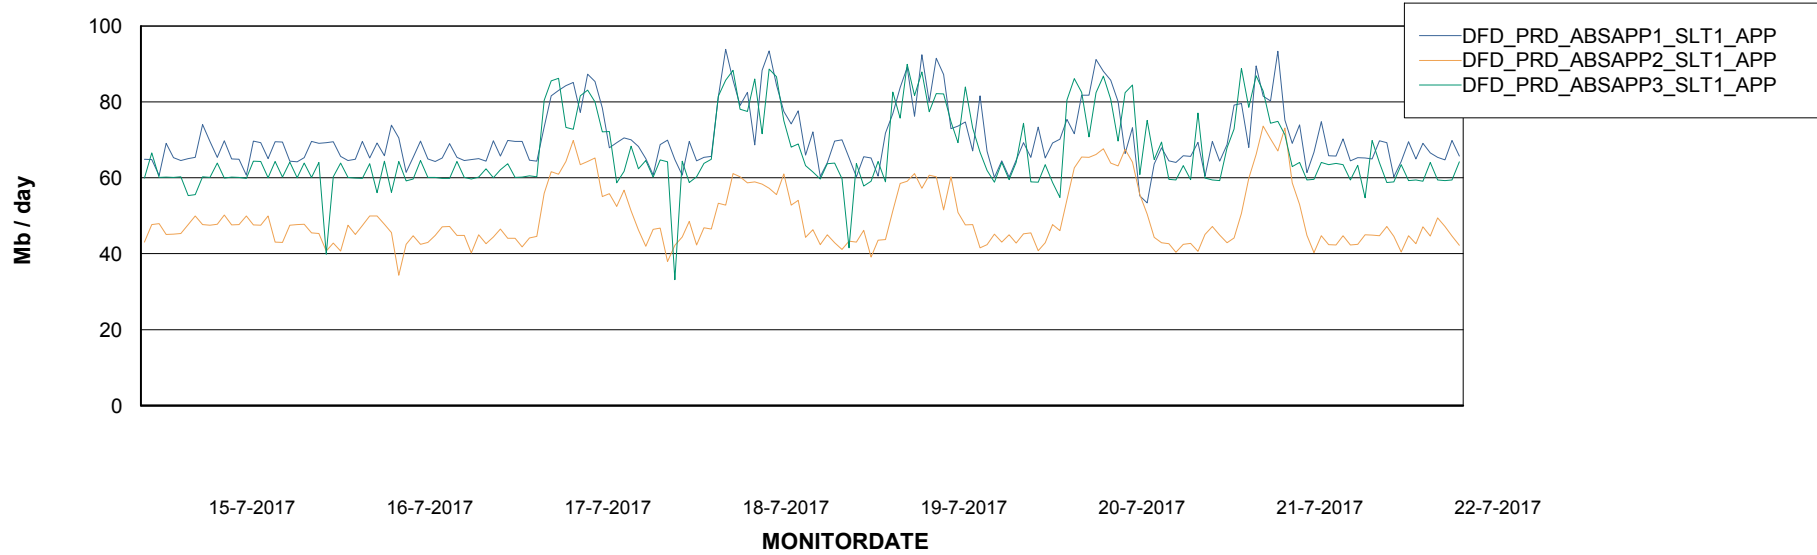

Standby Database Health DFD Production

Recovery lag for last 7 days

Weekly SLA Customer Report

Customer DFD Production
Database ID 39

ABSolute Application Server Services

Avg memory used per ABS Server Service