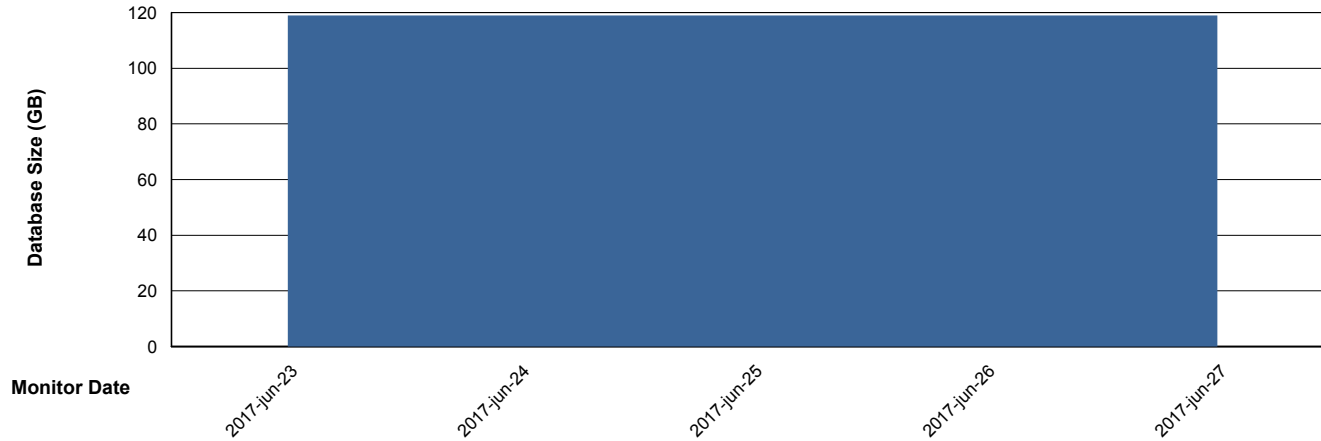

Database Performance DFDDDB_Standby

DB Processes Max 600
DB Sessions Max 928

Weekly SLA Customer Report

Customer DFD Production
Database ID 39

Database Performance DFDDDBI_Production

DB Processes Max 500
DB Sessions Max 772

Weekly SLA Customer Report

Customer DFD Production
Database ID 39

DATABASE SIZE DFDDDB_Production

Database growth over last month

DATABASE SIZE DFDDDBI_Production

Database growth over last month

Weekly SLA Customer Report