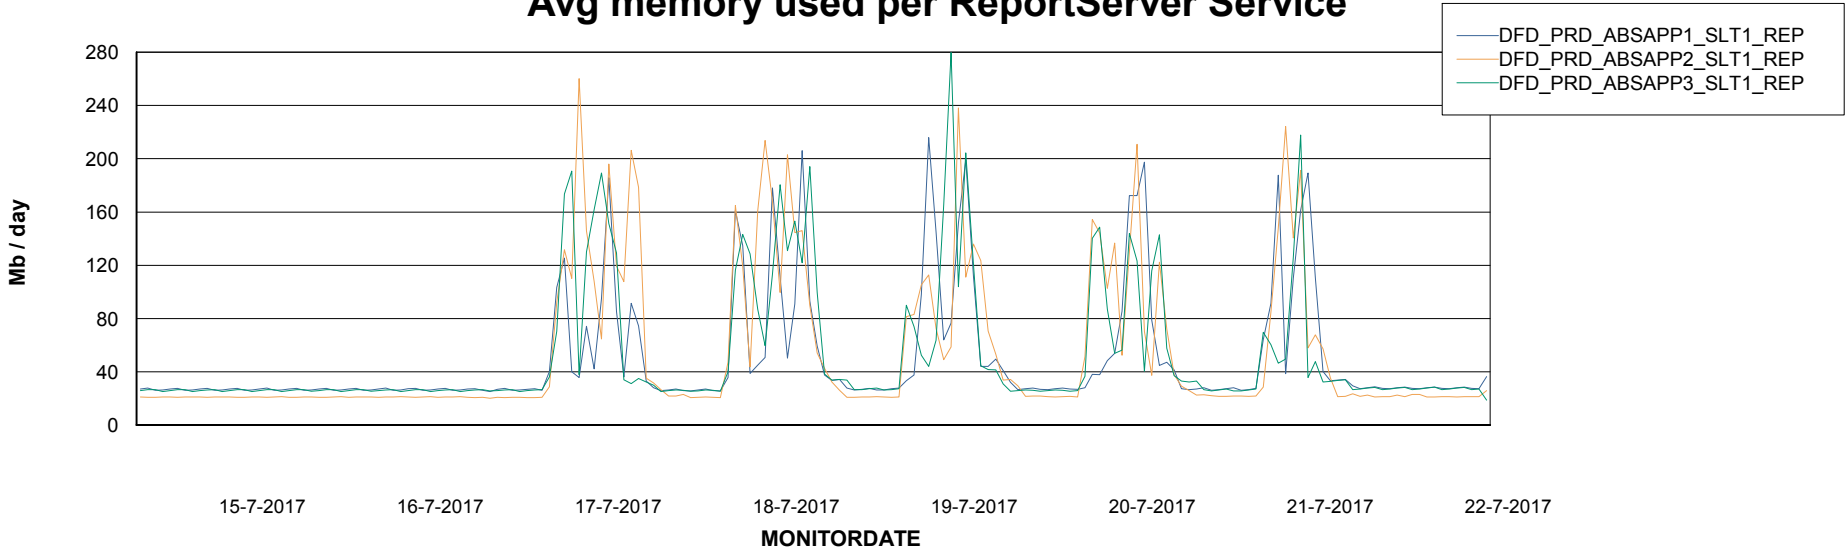

Avg users per day per ABS server

Weekly SLA Customer Report

Customer DFD Production
Database ID 39

ABSSolute Application ReportServer Services

Avg memory used per ReportServer Service

Disaster per ABS component