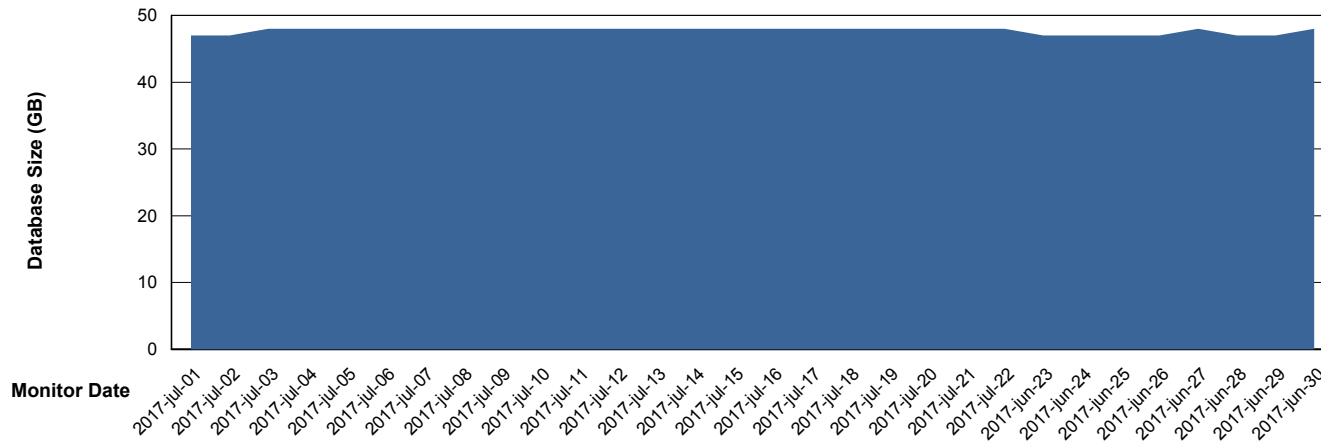

Weekly SLA Customer Report

Customer DFD Production
Database ID 39

DATABASE SIZE DFDDDB_Production

Database growth over last month

DATABASE SIZE DFDDDBI_Production

Database growth over last month

Weekly SLA Customer Report