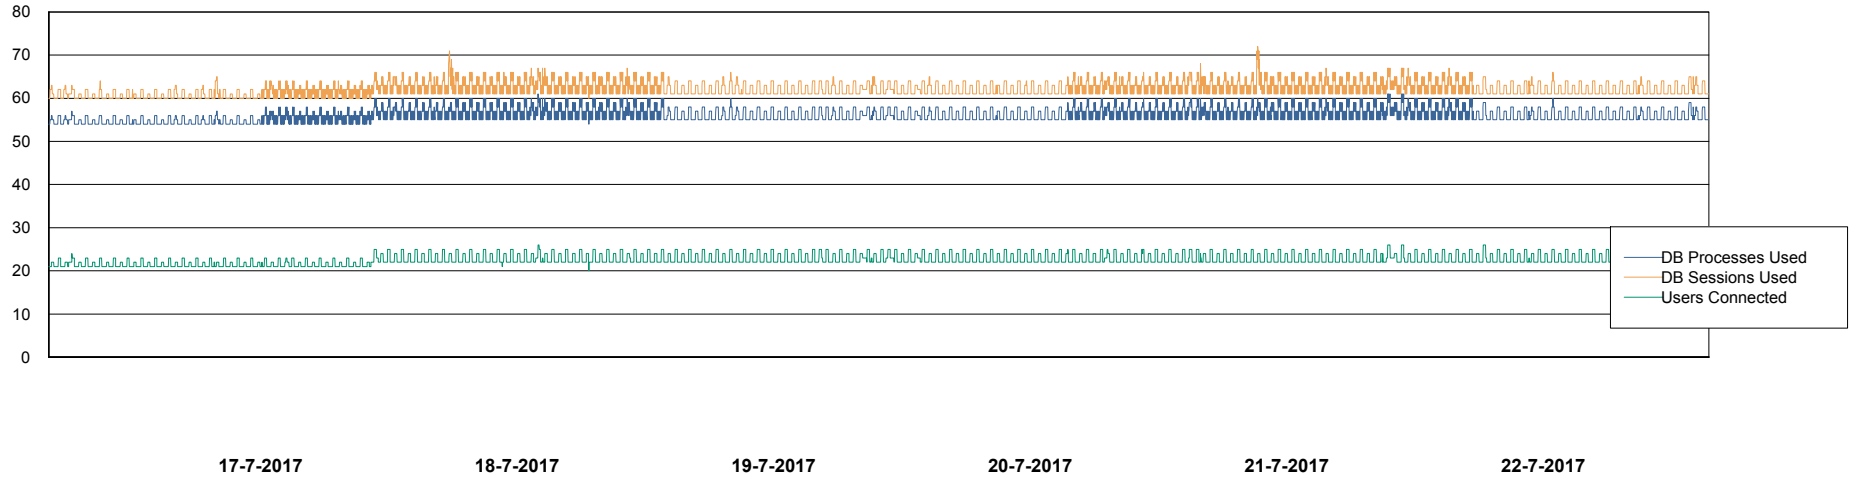

Database Performance CIWDB_FutureStandby

DB Processes Max 300
DB Sessions Max 472

Weekly SLA Customer Report

Customer CIW Production
Database ID 45

Database Performance CIWDB_FutureTest

DB Processes Max 300
DB Sessions Max 472