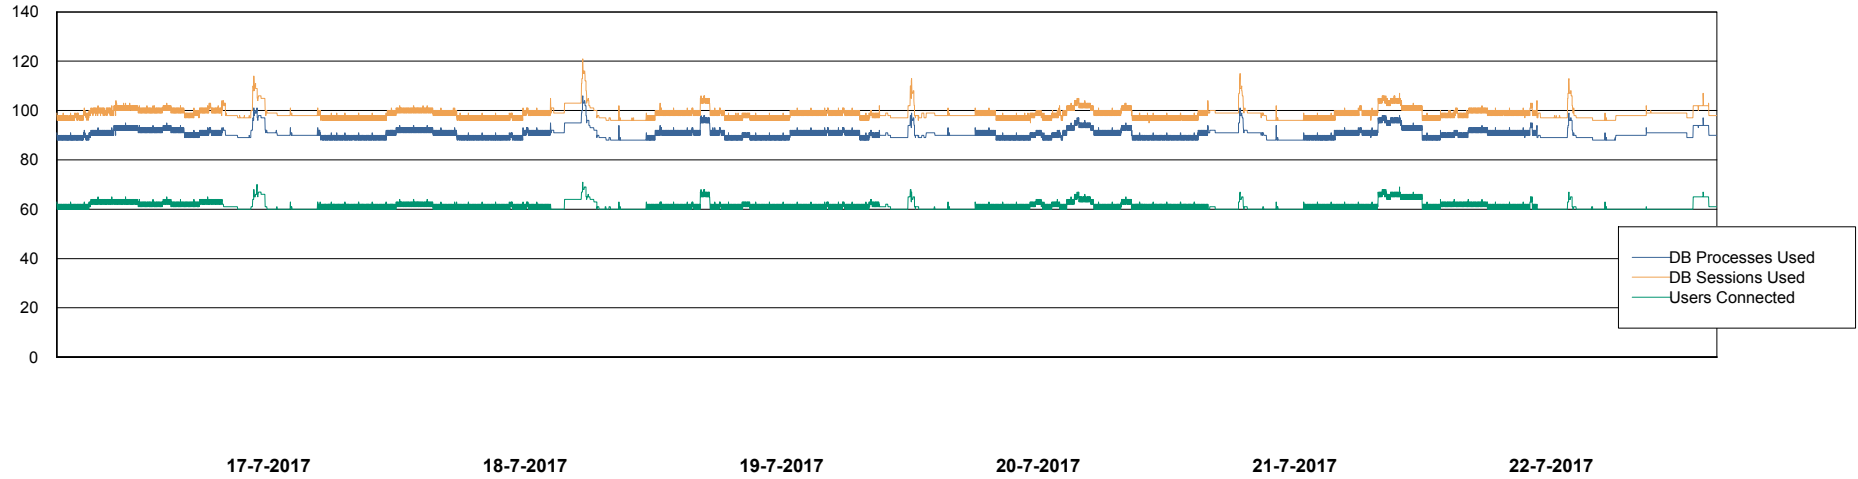

Database Performance CIWDB_Production

DB Processes Max 150
DB Sessions Max 248