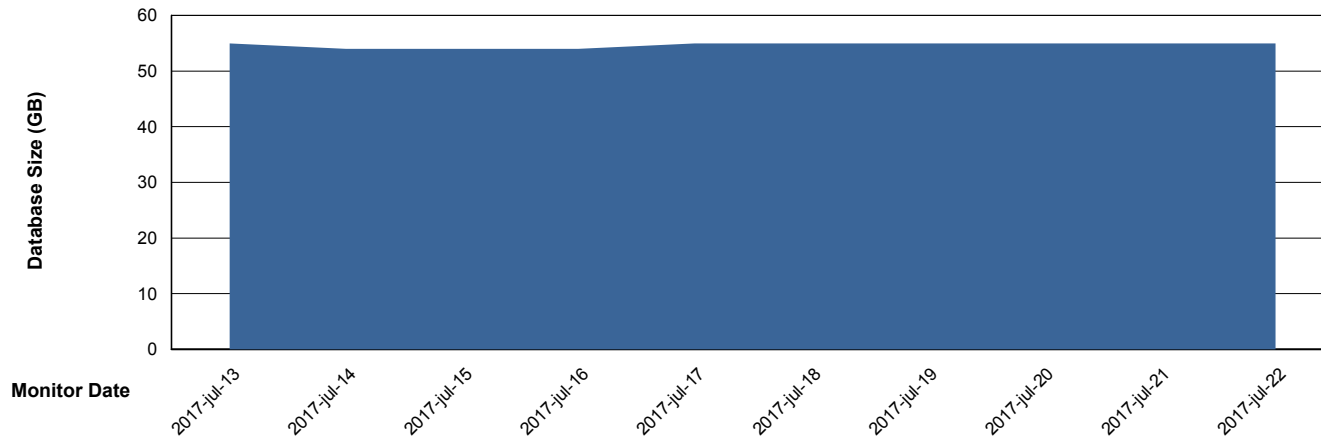

Database Performance CIWDB_Standby

DB Processes Max 150
DB Sessions Max 248

Weekly SLA Customer Report

Customer CIW Production
Database ID 45

DATABASE SIZE CIWDB_FutureLive

Database growth over last month

DATABASE SIZE CIWDB_FutureTest

Database growth over last month

Weekly SLA Customer Report

Customer CIW Production
Database ID 45

DATABASE SIZE CIWDB_Production

Database growth over last month

Weekly SLA Customer Report

Customer CIW Production
Database ID 45