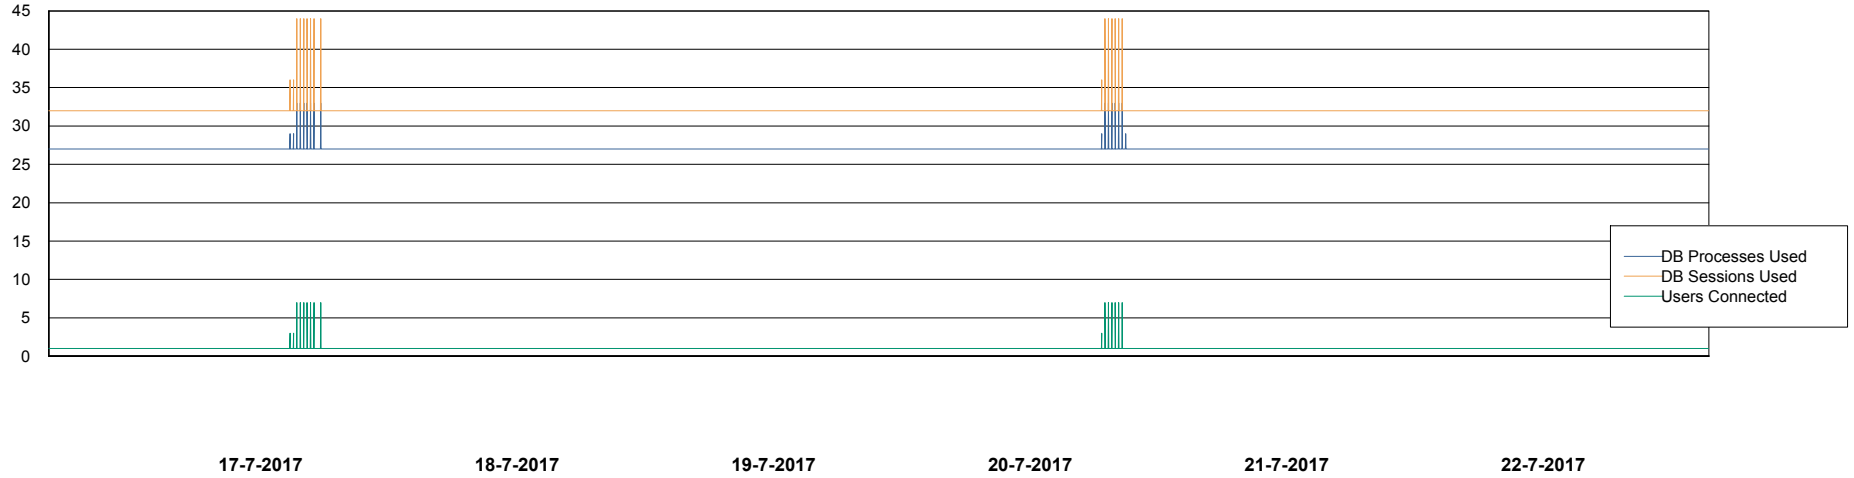

Database Performance CIWDB_FutureStandby

DB Processes Max 300
DB Sessions Max 472