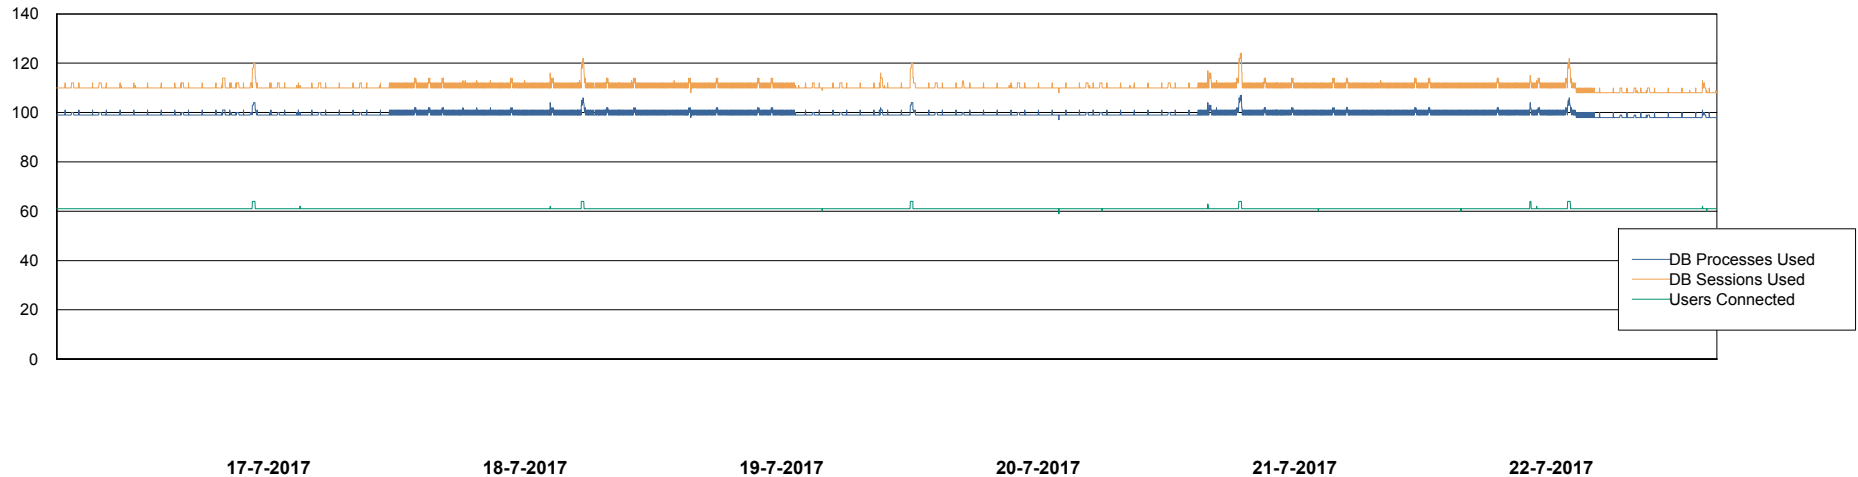

Database Performance CIWDB_FutureLive

DB Processes Max 300
DB Sessions Max 472