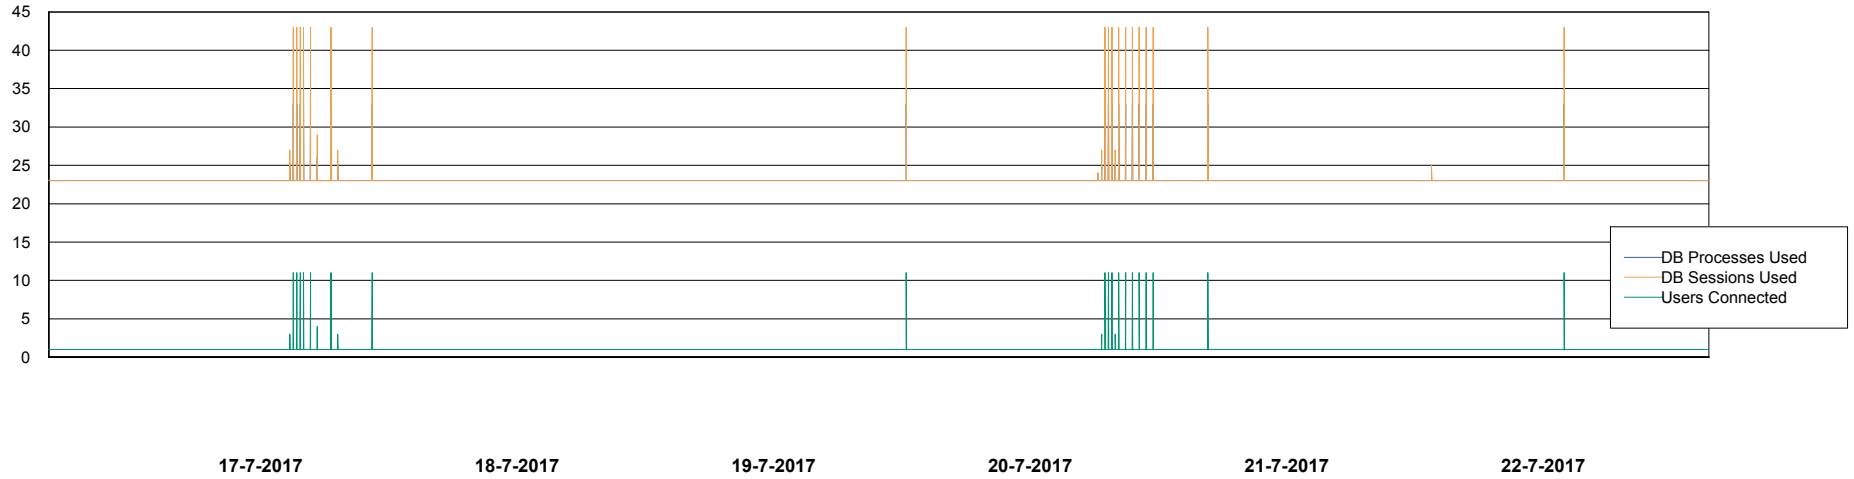

Database Performance CIWDB_Standby

DB Processes Max 150
DB Sessions Max 248