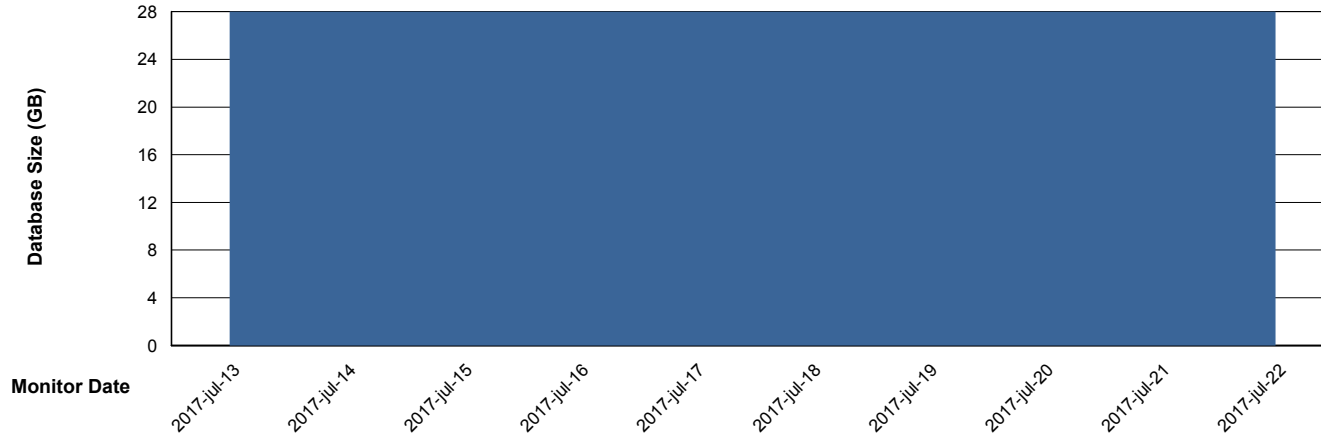

Database Performance CIWDB_Standby

DB Processes Max 150
DB Sessions Max 248

Weekly SLA Customer Report

Customer CIW Production
Database ID 45

DATABASE SIZE CIWDB_FutureLive

Database growth over last month

DATABASE SIZE CIWDB_FutureTest

Database growth over last month

Weekly SLA Customer Report

Customer CIW Production
Database ID 45

DATABASE SIZE CIWDB_Production

Database growth over last month

Weekly SLA Customer Report

Customer CIW Production
Database ID 45