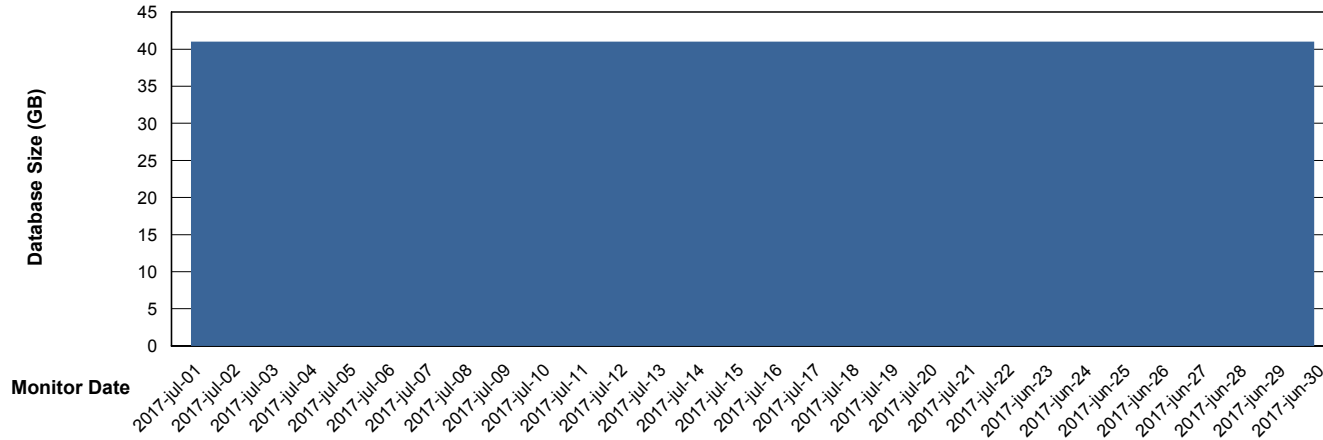

Database growth over last month

Weekly SLA Customer Report

Customer CIW Production
Database ID 45

DATABASE SIZE CIWDB_Production

Database growth over last month

Weekly SLA Customer Report

Customer CIW Production
Database ID 45

Database Tablespace		CIWDB_FutureLive		
Date	Tablespace Name	Filesize (Gb)	Usedsize (Gb)	Percentage free
22-7-2017	ABSDATA	28	24	14
	INDX	4	3	25
21-7-2017	ABSDATA	28	24	14
	INDX	4	3	25
20-7-2017	ABSDATA	28	24	14
	INDX	4	3	25
19-7-2017	ABSDATA	28	24	14
	INDX	4	3	25
18-7-2017	ABSDATA	28	24	14
	INDX	4	3	25
17-7-2017	ABSDATA	28	24	14
	INDX	4	3	25
16-7-2017	ABSDATA	28	24	14
	INDX	4	3	25