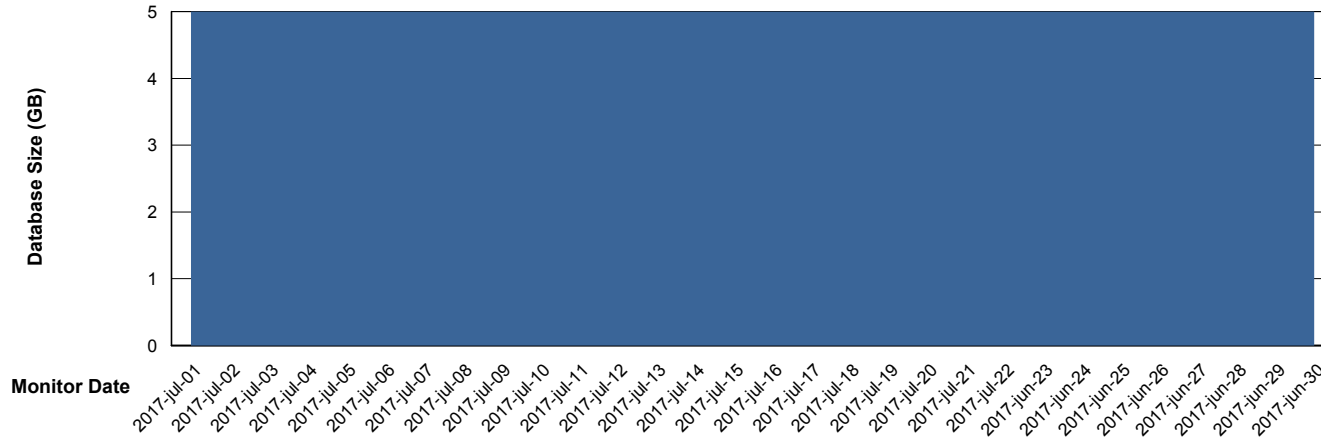

DATABASE SIZE BGGDB_BI

Database growth over last month