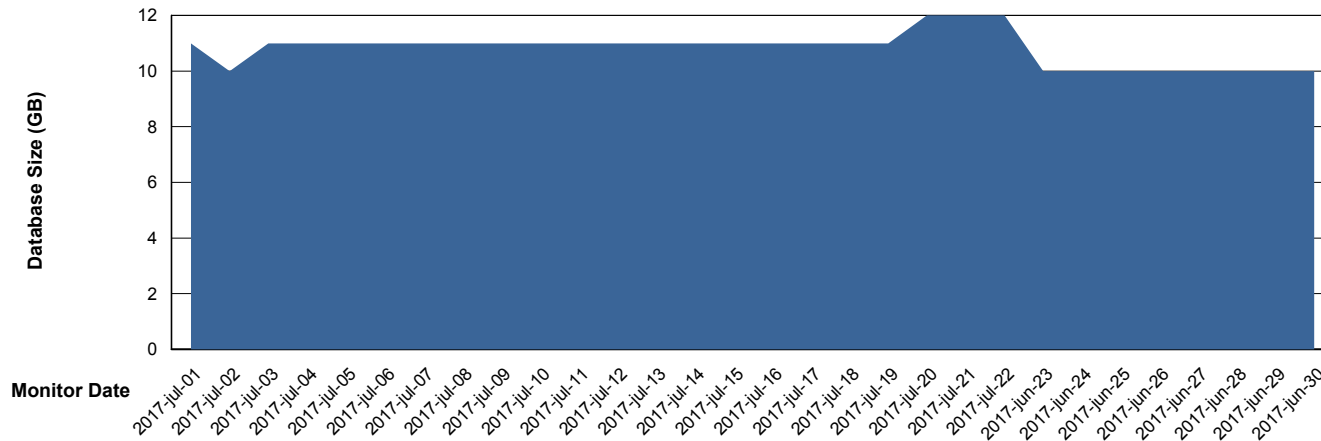

# Weekly SLA Customer Report

Customer BGG\_Production  
Database ID 58

DATABASE SIZE BGGDB\_BI

### Database growth over last month

DATABASE SIZE BGGDB\_Production

### Database growth over last month