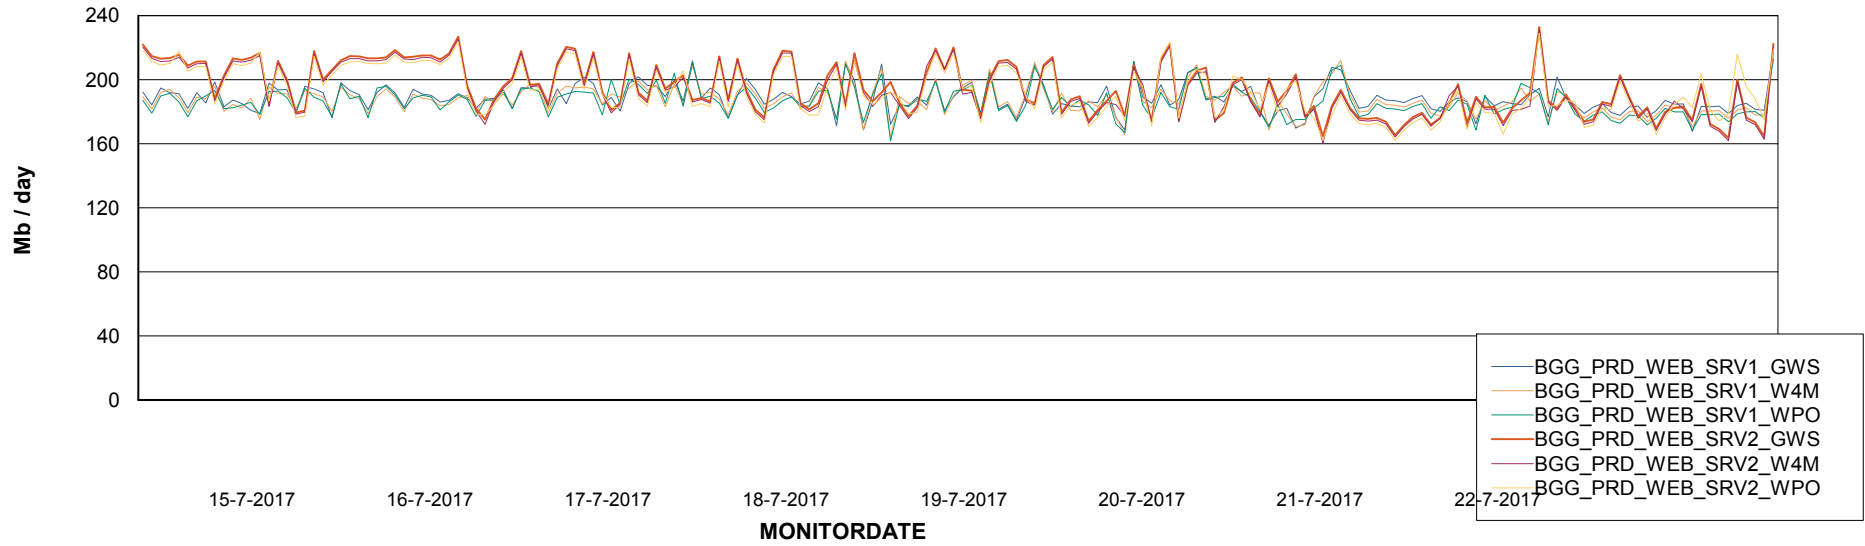

ABSolute Web Component Services

Avg memory used per ABS Web component