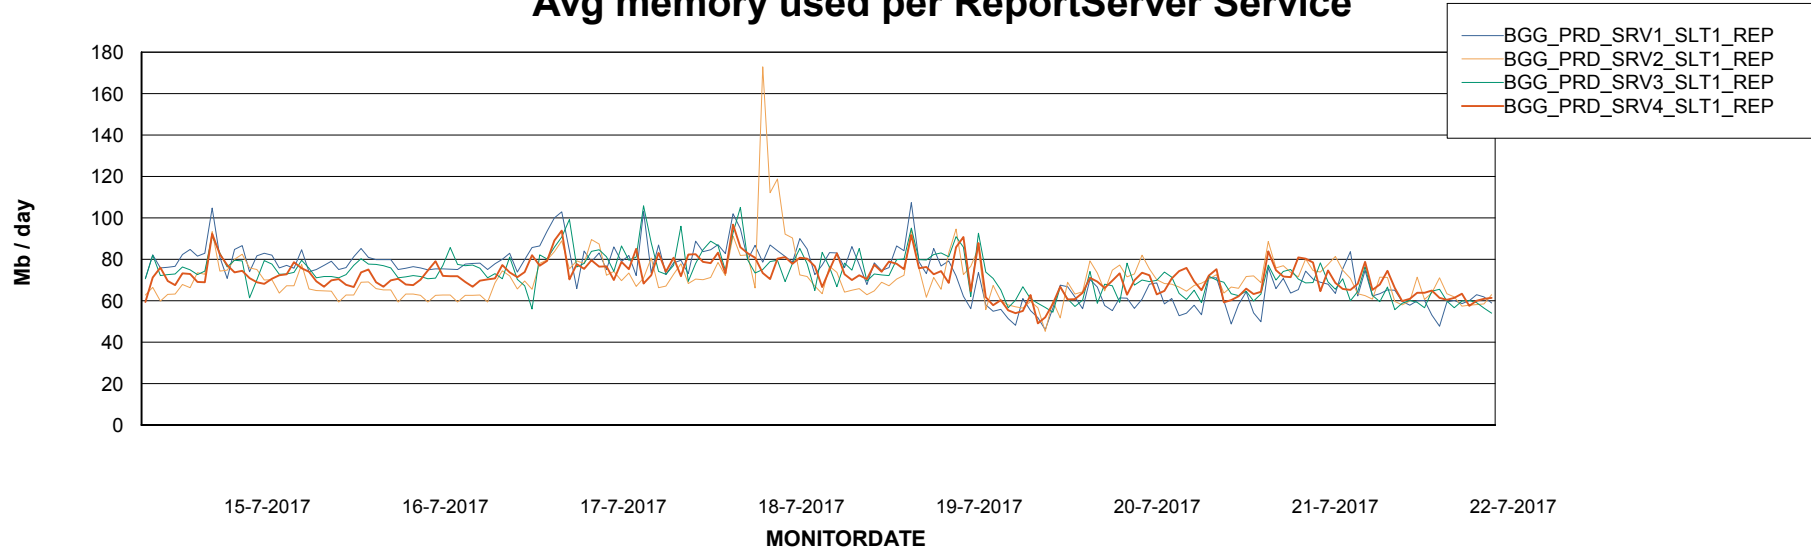

ABSSolute Application ReportServer Services

Avg memory used per ReportServer Service