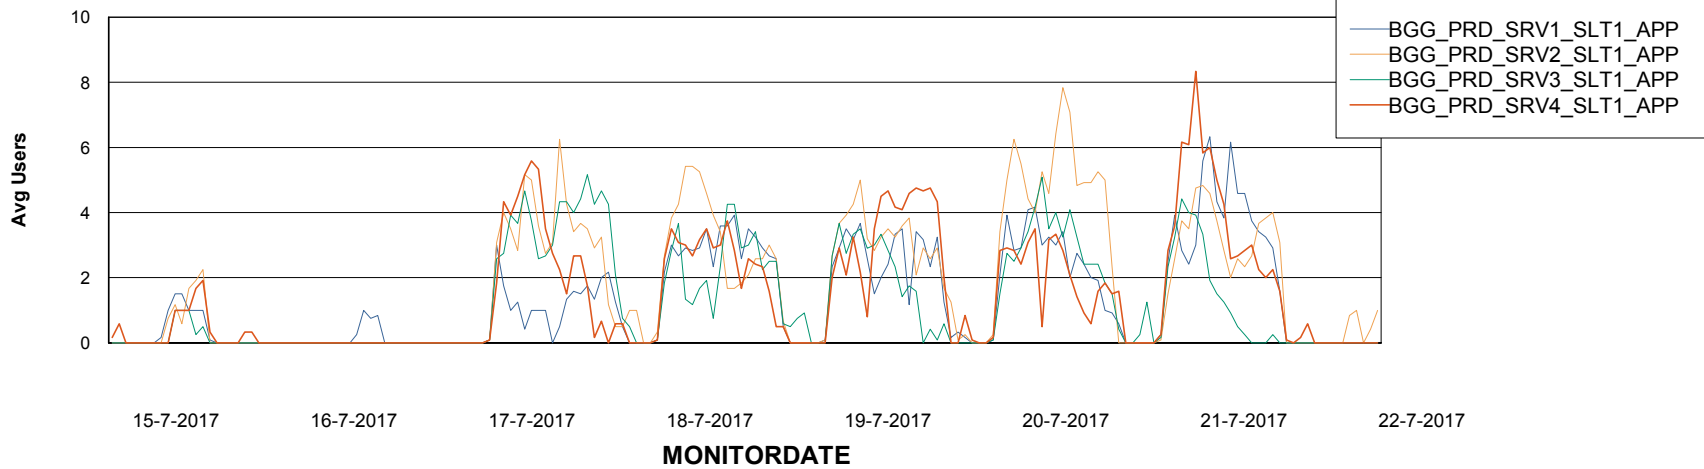

Avg users per day per ABS server