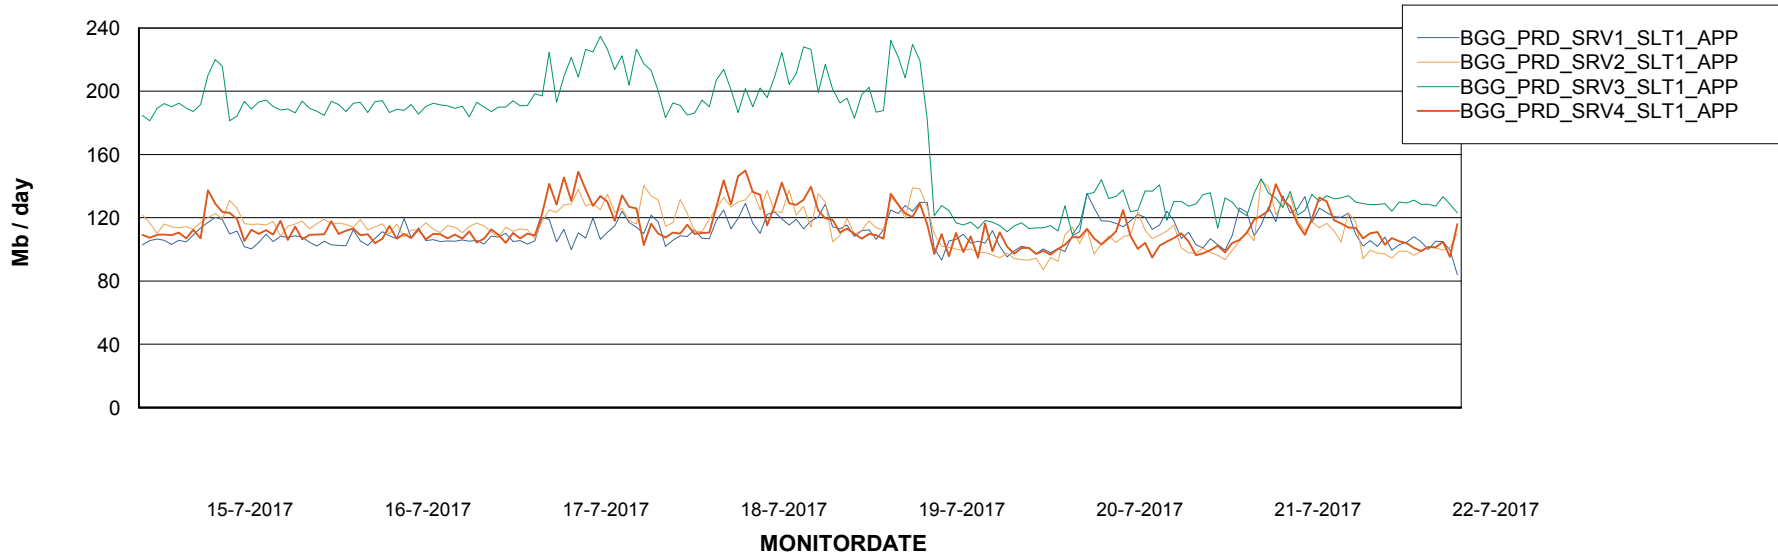

ABSSolute Application Server Services

Avg memory used per ABS Server Service