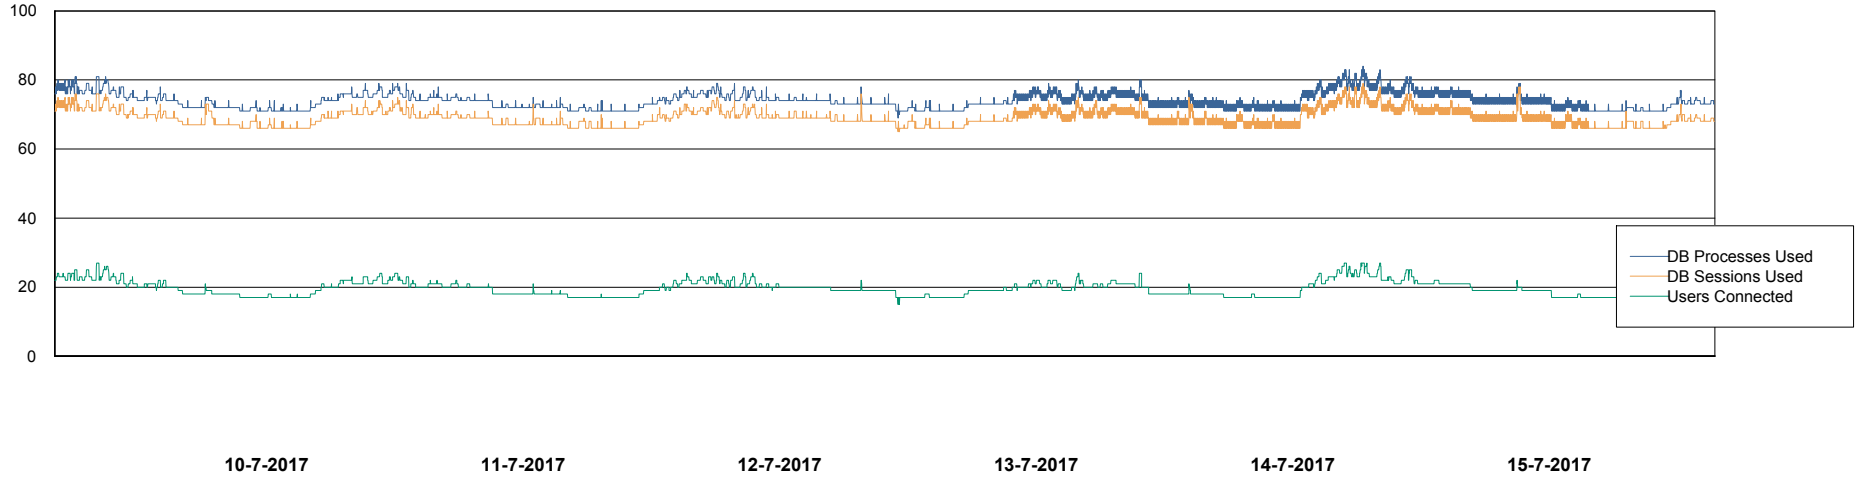

Harddisk Usage WBL_PRD_ORACLE2

	Free disk space on c: (%)	Total disk space on c: (Gb)	Free disk space on d: (%)	Total disk space on d: (Gb)	Free disk space on e: (%)	Total disk space on e: (Gb)	Free disk space on f: (%)	Total disk space on f: (Gb)
15-7-2017	75	120	90	200	89	200	95	200
14-7-2017	75	120	90	200	89	200	95	200
13-7-2017	75	120	90	200	89	200	96	200
12-7-2017	75	120	90	200	89	200	96	200
11-7-2017	76	120	90	200	89	200	96	200
10-7-2017	76	120	90	200	89	200	96	200
9-7-2017	76	120	90	200	89	200	96	200

Weekly SLA Customer Report

Customer WBL_Production
Database ID 40

Database Performance WBLDB_Production

DB Processes Max 500
DB Sessions Max 772

Weekly SLA Customer Report

Customer WBL_Production
Database ID 40