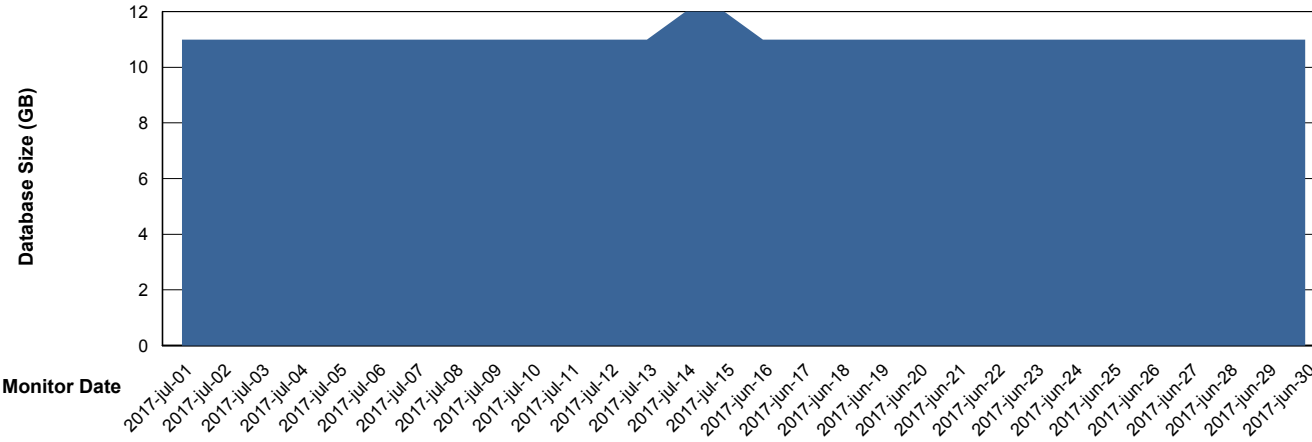

Database Performance WBLDB_Standby

DB Processes Max 500
DB Sessions Max 772

Weekly SLA Customer Report

Customer WBL_Production
 Database ID 40

DATABASE SIZE WBLDB_Production

Database growth over last month

Database Tablespace WBLDB_Production

Date	Tablespace Name	Filesize (Gb)	Usedsize (Gb)	Percentage free
15-7-2017	ABSDATA	6	5	17
	INDX	8	5	38
14-7-2017	ABSDATA	6	5	17
	INDX	8	5	38
13-7-2017	ABSDATA	6	5	17
	INDX	8	5	38
12-7-2017	ABSDATA	6	5	17
	INDX	8	5	38
11-7-2017	ABSDATA	6	5	17
	INDX	8	5	38
10-7-2017	ABSDATA	6	5	17
	INDX	8	5	38
9-7-2017	ABSDATA	6	5	17
	INDX	8	5	38