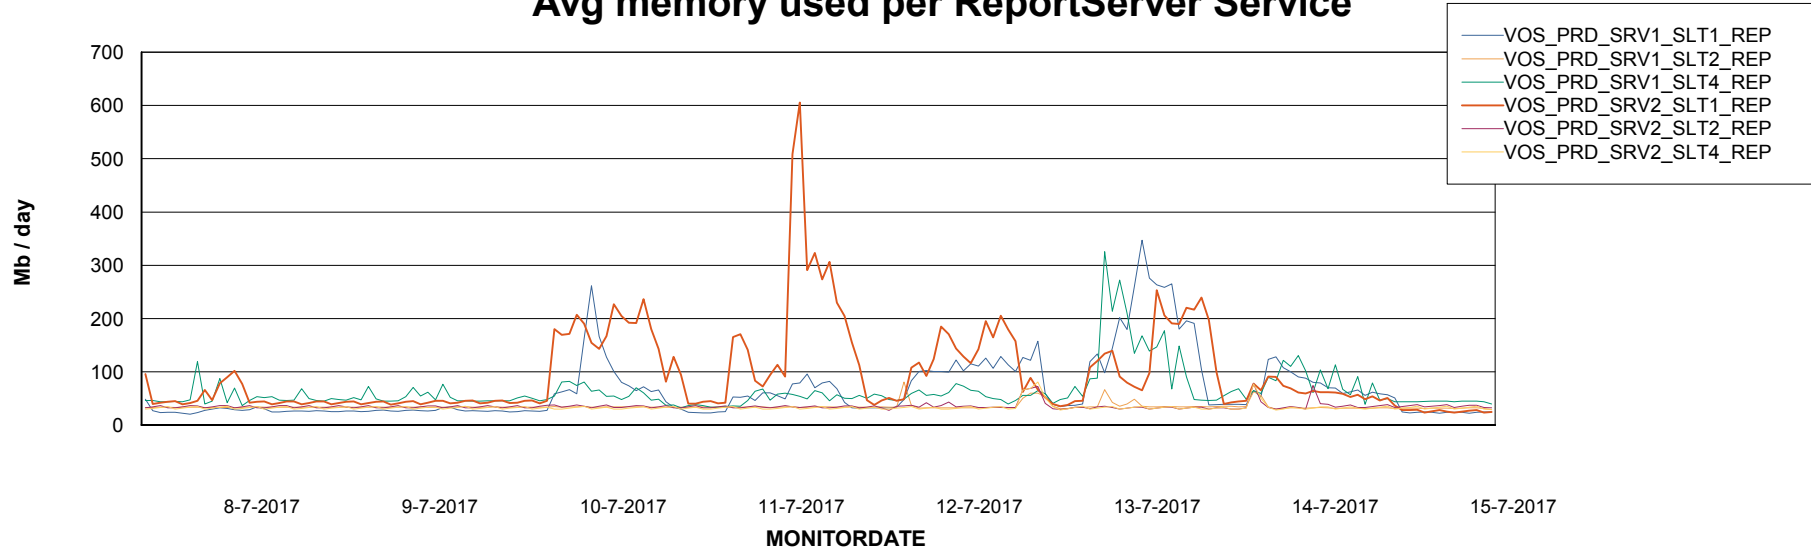

ABSSolute Application ReportServer Services

Avg memory used per ReportServer Service