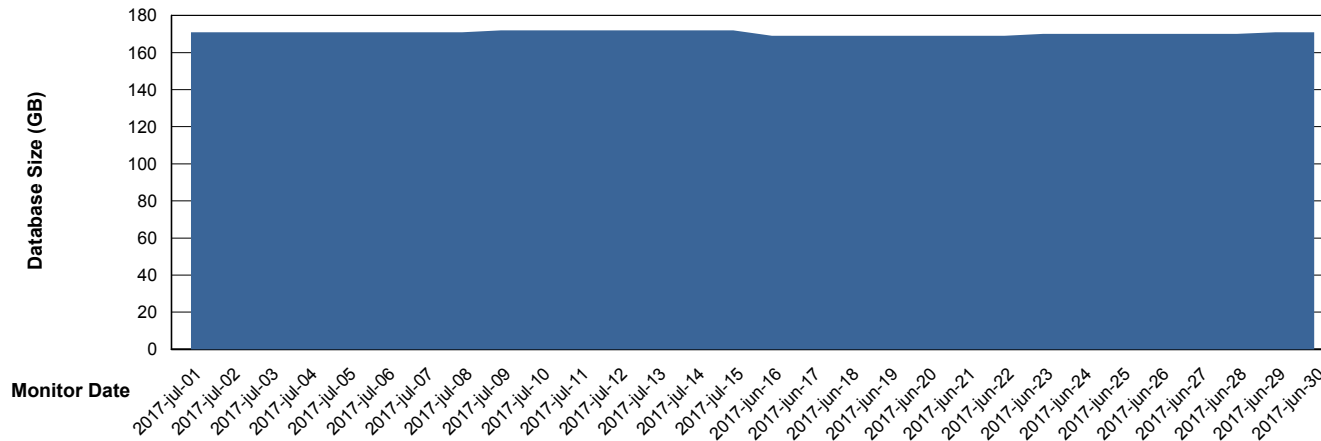

DATABASE SIZE VOSDB_Production

Database growth over last month