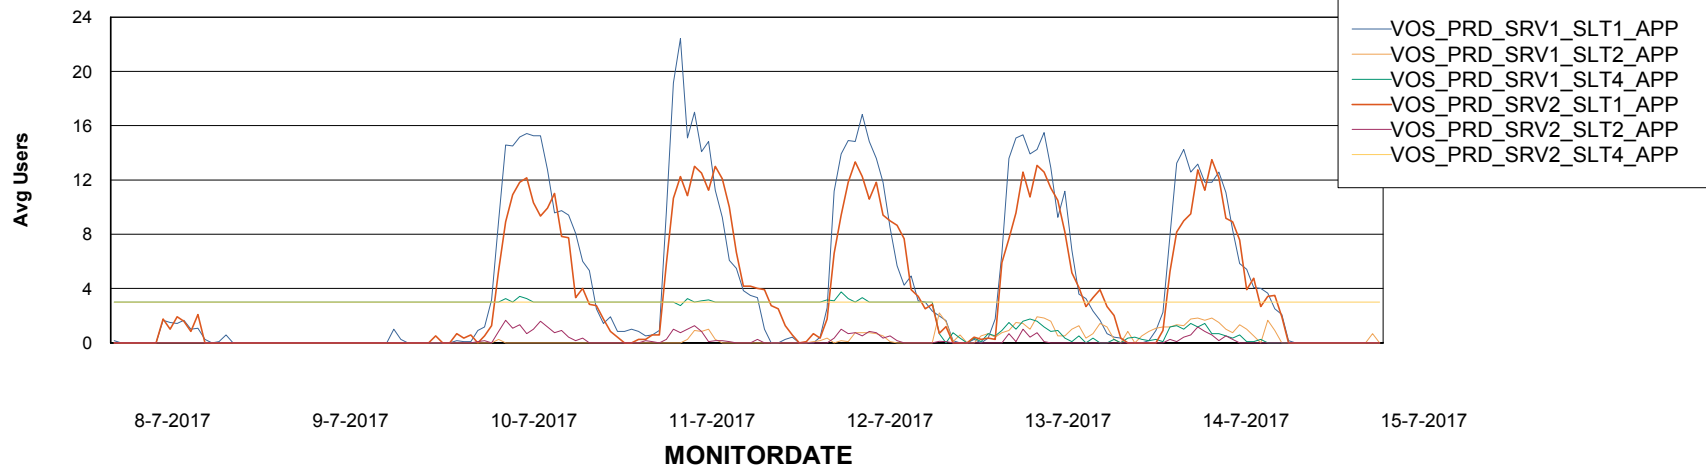

Weekly SLA Customer Report

Customer VOS_Production
Database ID 68

ABSSolute Application Server Services

Avg memory used per ABS Server Service

Avg users per day per ABS server

Weekly SLA Customer Report

Customer VOS_Production
Database ID 68