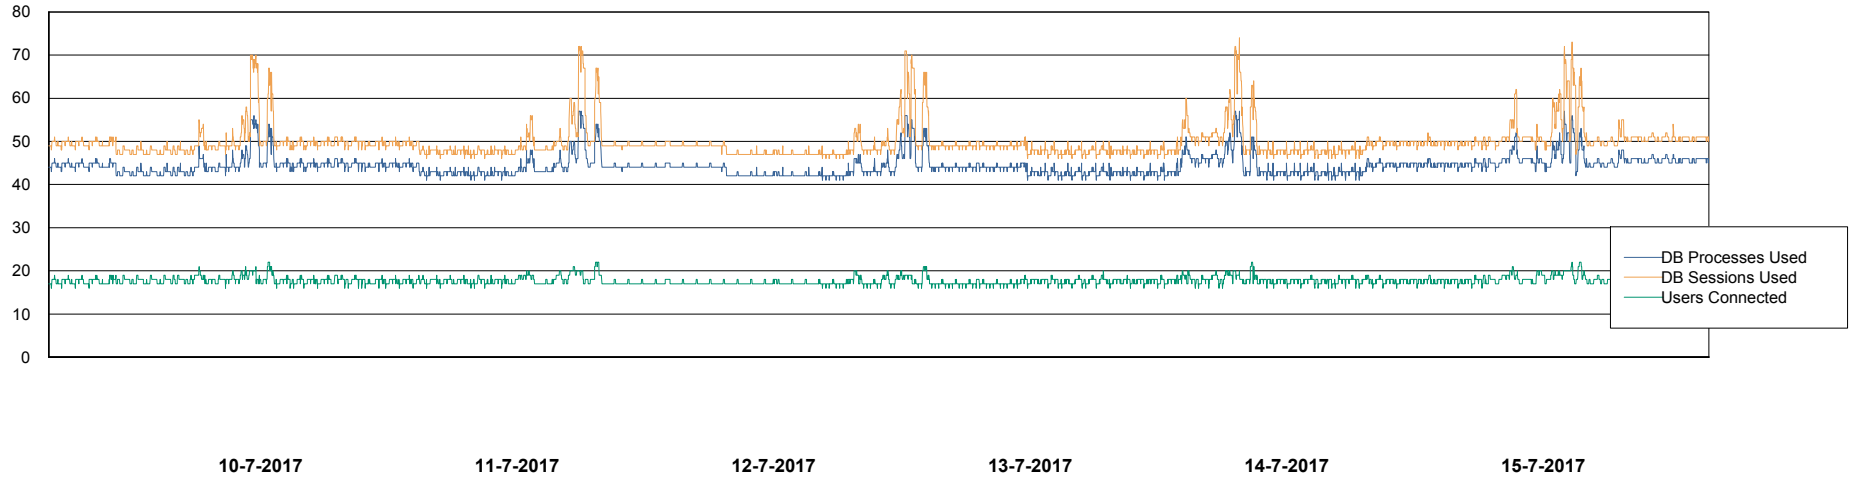

Database Performance VOSBIDB_Production

DB Processes Max 500
DB Sessions Max 772