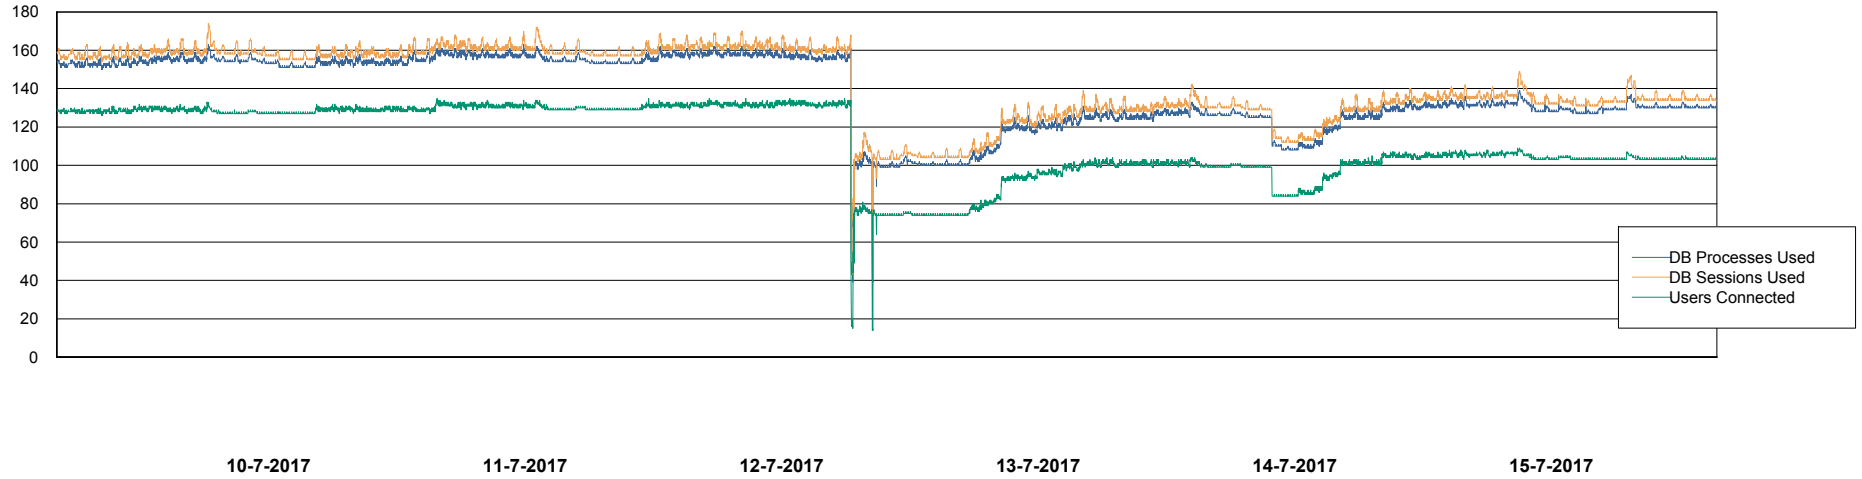

Database Performance VOSDB_Production

DB Processes Max 200
DB Sessions Max 322