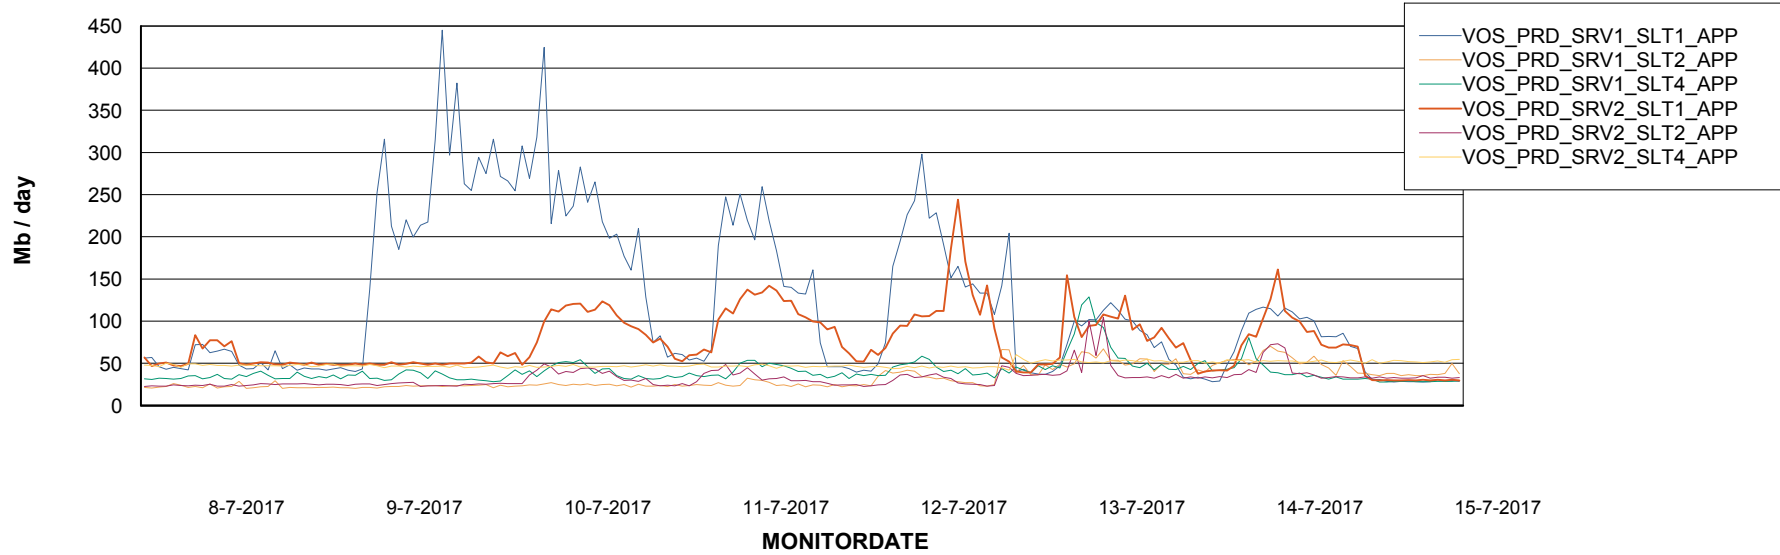

ABSSolute Application Server Services

Avg memory used per ABS Server Service