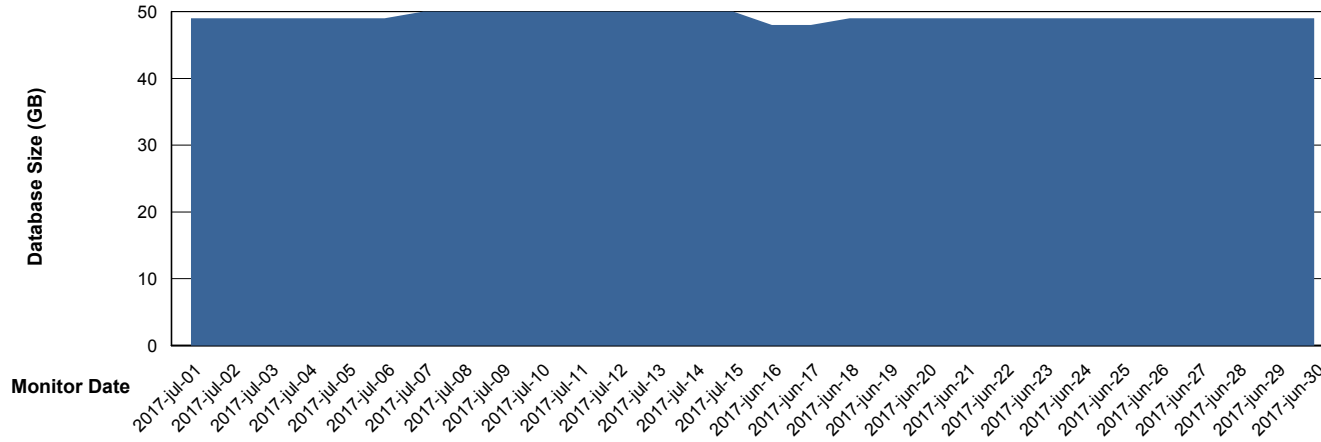

Database Performance VOSDB_Production

DB Processes Max 200
DB Sessions Max 322

Weekly SLA Customer Report

Customer VOS_Production
Database ID 68

DATABASE SIZE VOSBIDB_Production

Database growth over last month