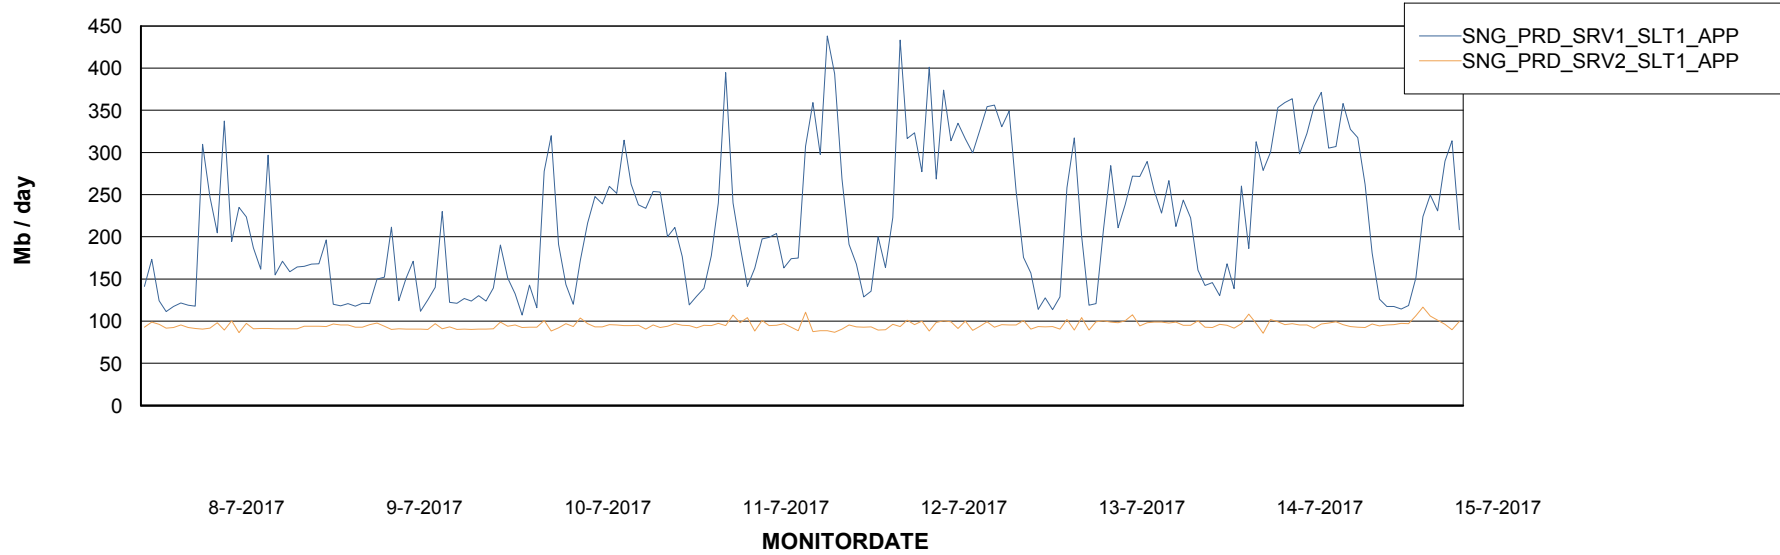

ABSSolute Application Server Services

Avg memory used per ABS Server Service