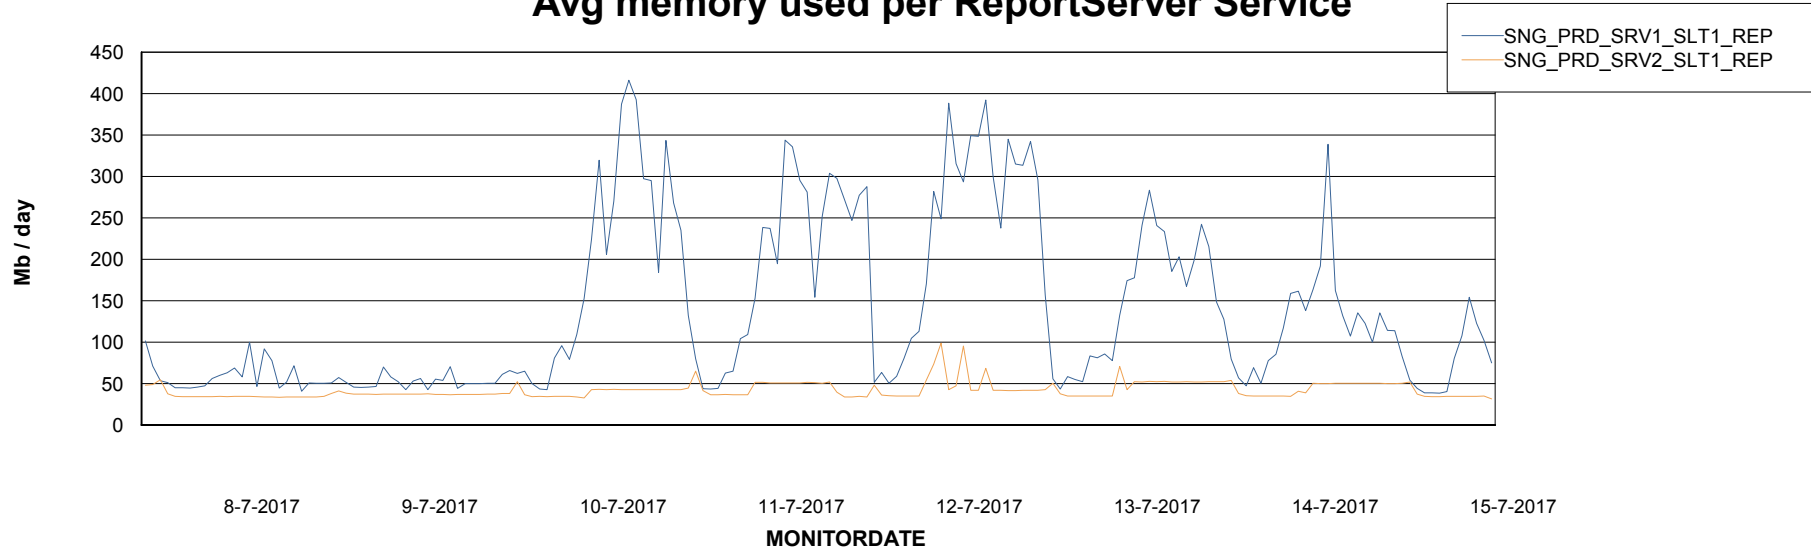

ABSSolute Application ReportServer Services

Avg memory used per ReportServer Service