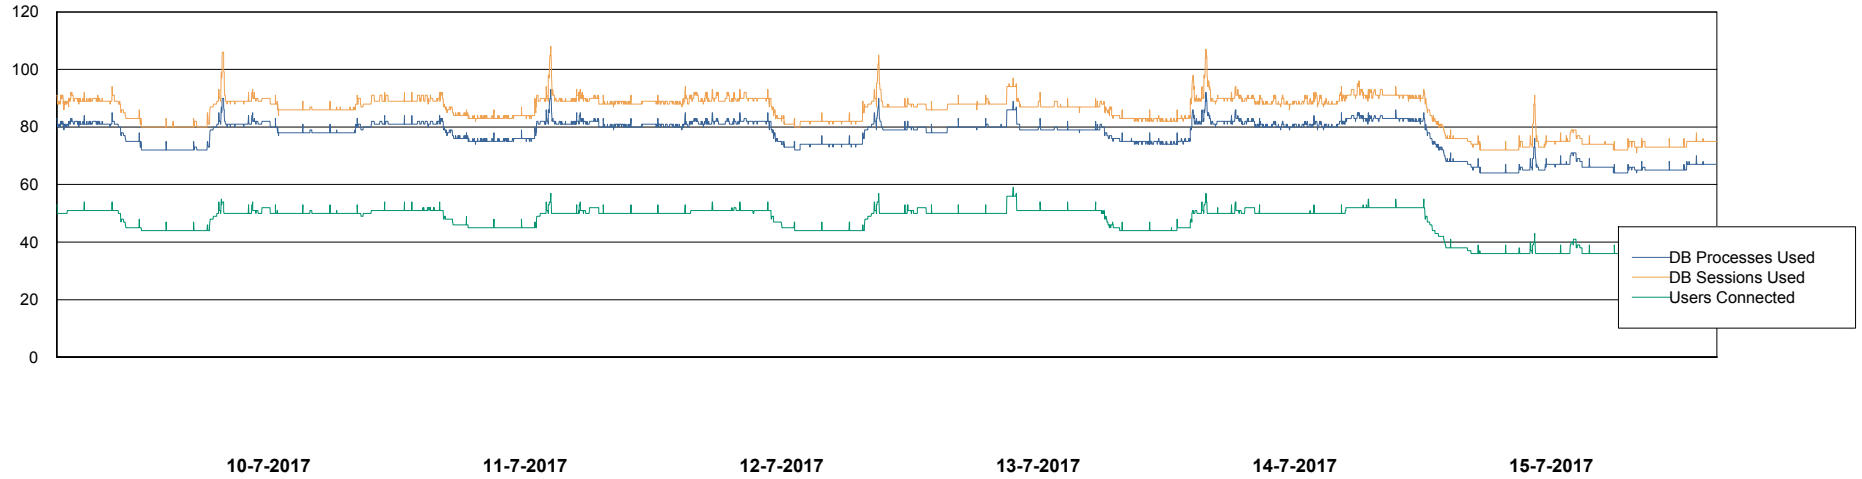

Database Performance RSSDB_Production

DB Processes Max 150
DB Sessions Max 248