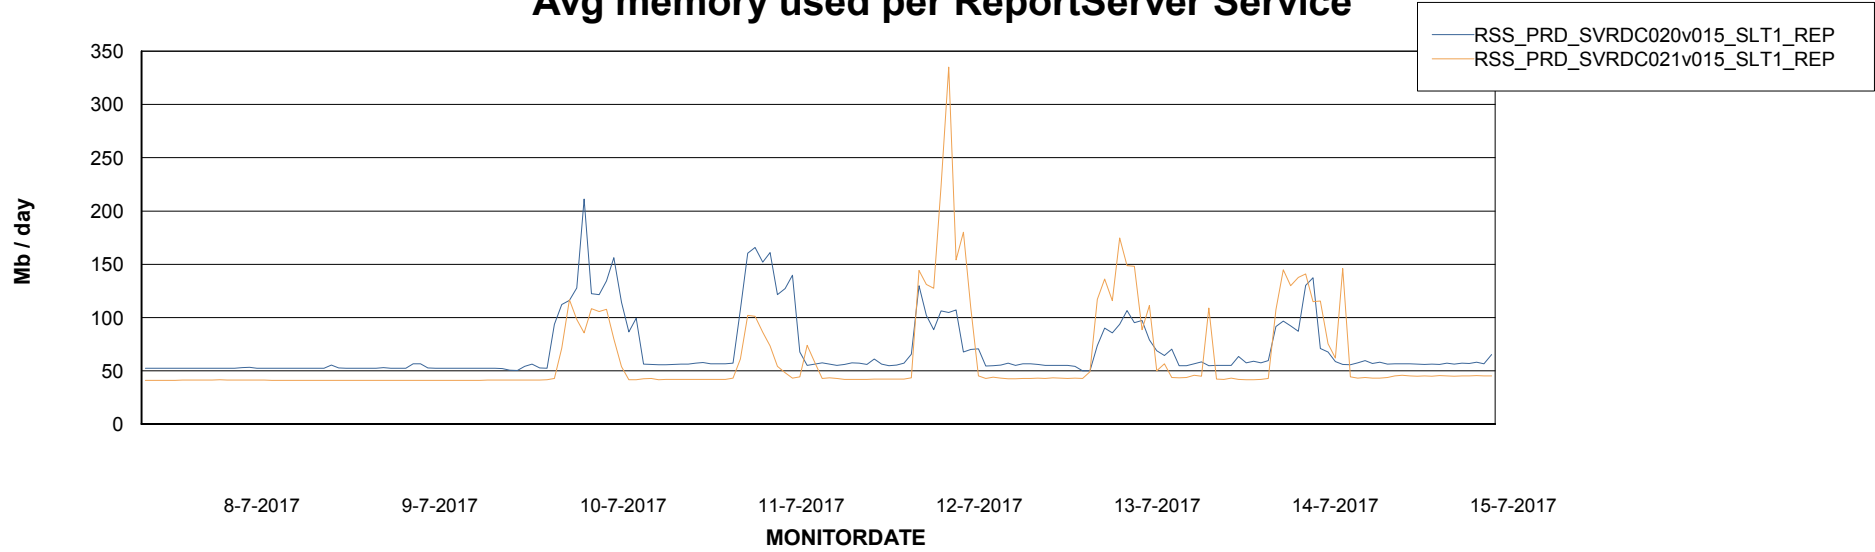

ABSSolute Application ReportServer Services

Avg memory used per ReportServer Service