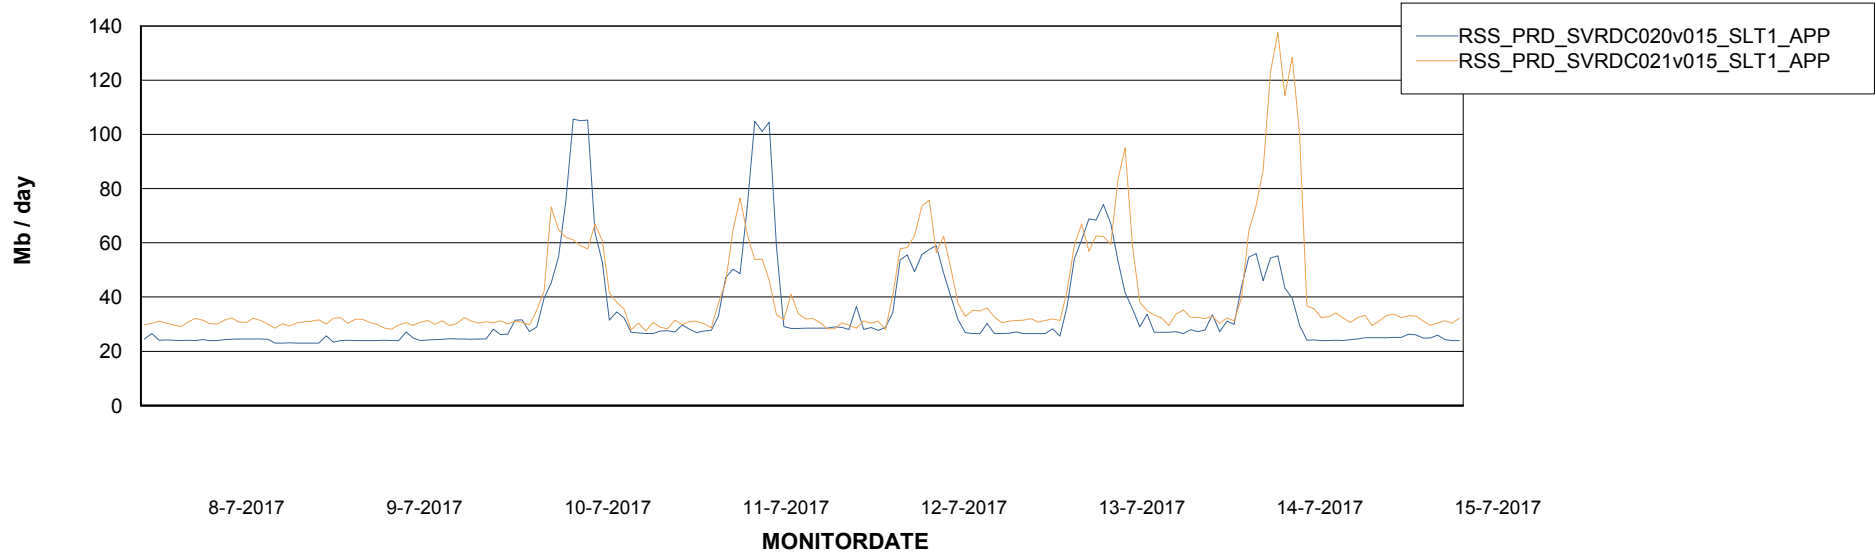

ABSSolute Application Server Services

Avg memory used per ABS Server Service