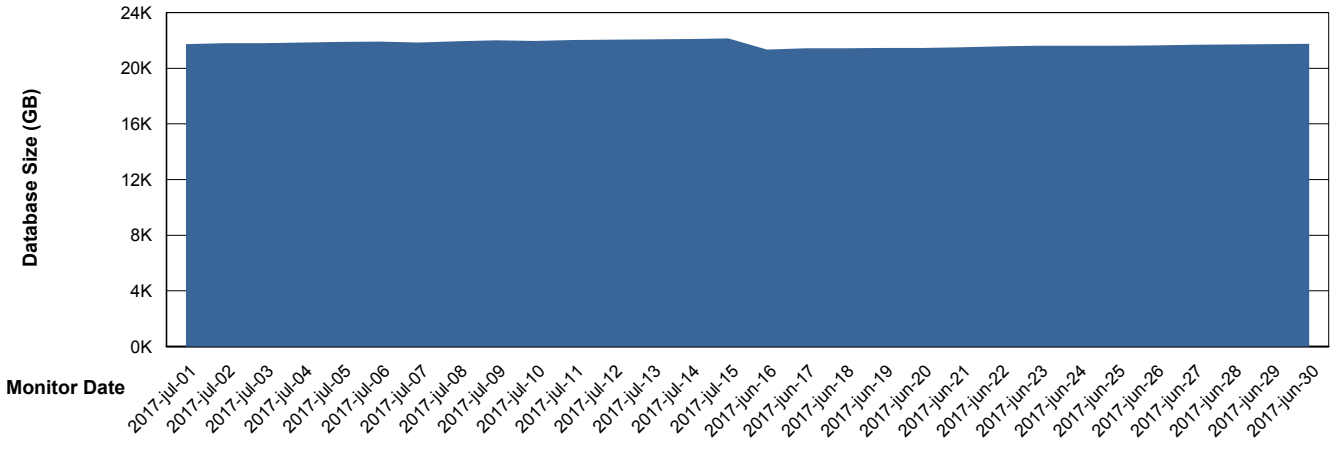

Database Performance RSSDB_Standby

DB Processes Max 150
DB Sessions Max 248

Weekly SLA Customer Report

Customer RSS Production
 Database ID 52

DATABASE SIZE RSSDB_Production

Database growth over last month

Database Tablespace RSSDB_Production

Date	Tablespace Name	Filesize (Gb)	Usedsize (Gb)	Percentage free
15-7-2017	ABSDATA	10,800	9,266	14
	INDX	14,900	11,567	22
14-7-2017	ABSDATA	10,800	9,256	14
	INDX	14,900	11,567	22
13-7-2017	ABSDATA	10,800	9,240	14
	INDX	14,900	11,537	23
12-7-2017	ABSDATA	10,800	9,237	14
	INDX	14,900	11,523	23
11-7-2017	ABSDATA	10,800	9,219	15
	INDX	14,900	11,509	23
10-7-2017	ABSDATA	10,800	9,163	15
	INDX	14,900	11,505	23
9-7-2017	ABSDATA	10,800	9,210	15
	INDX	14,900	11,497	23