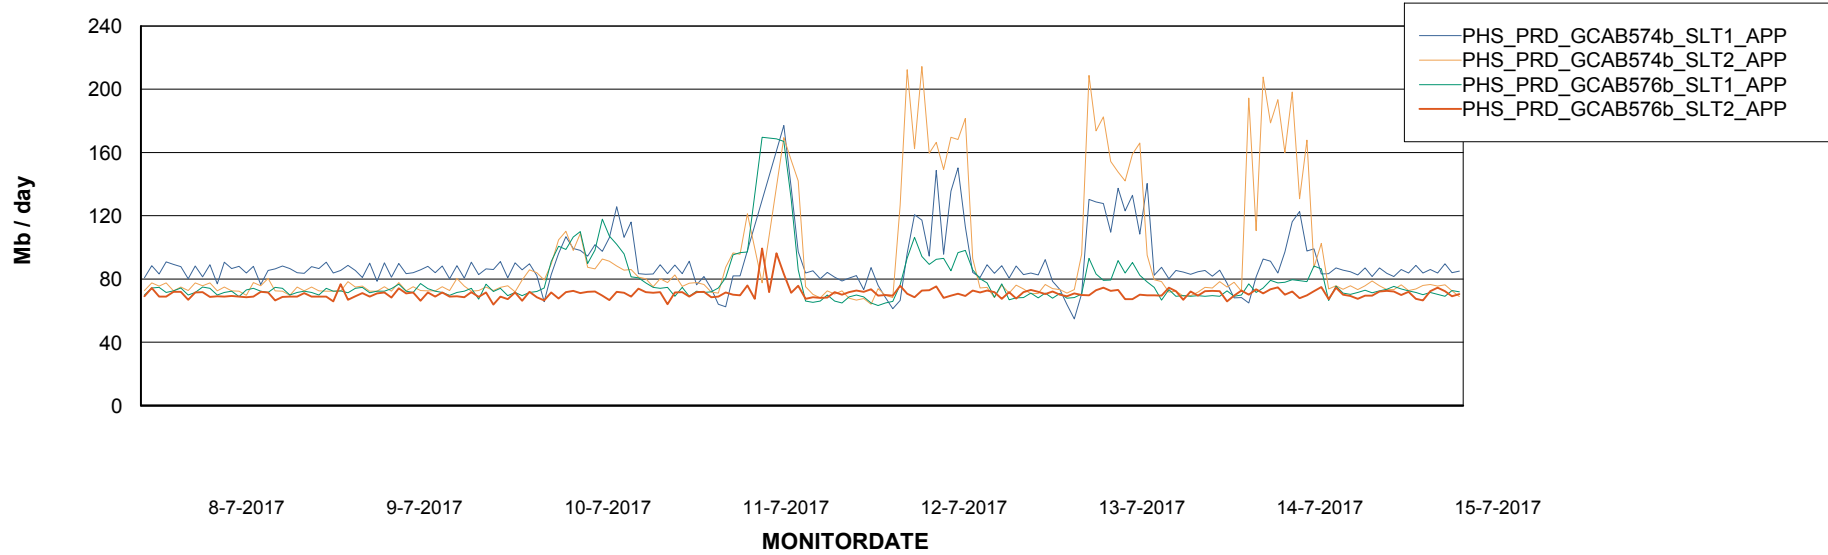

ABSSolute Application Server Services

Avg memory used per ABS Server Service