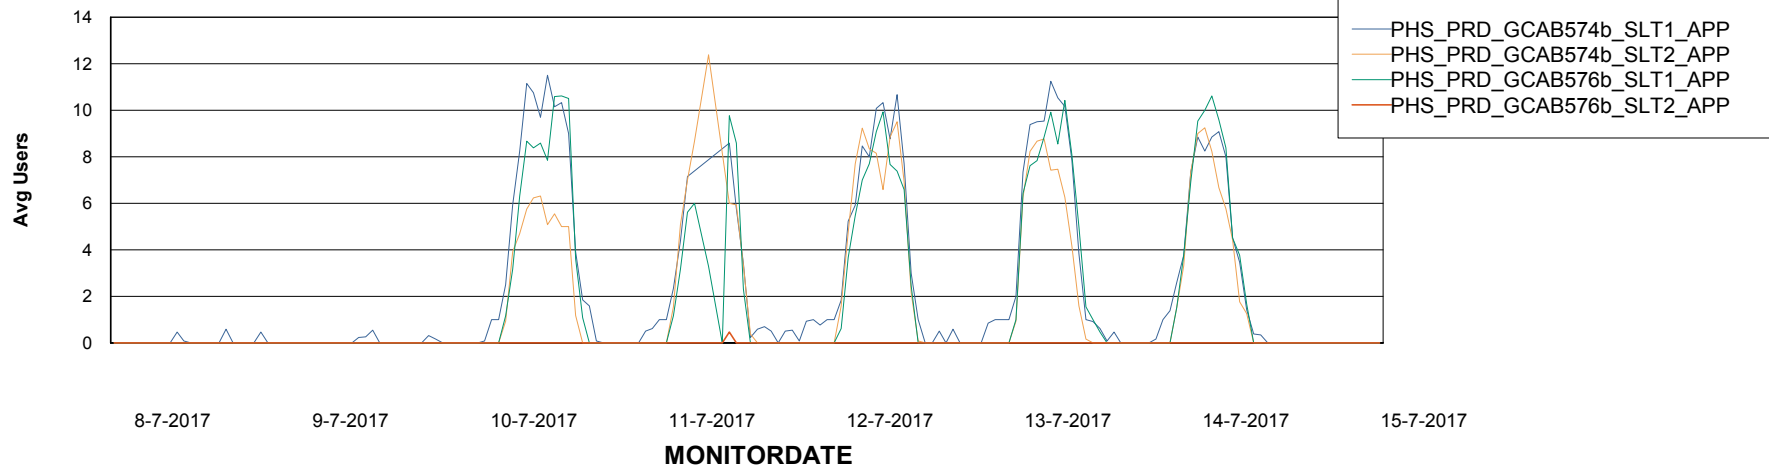

Avg users per day per ABS server