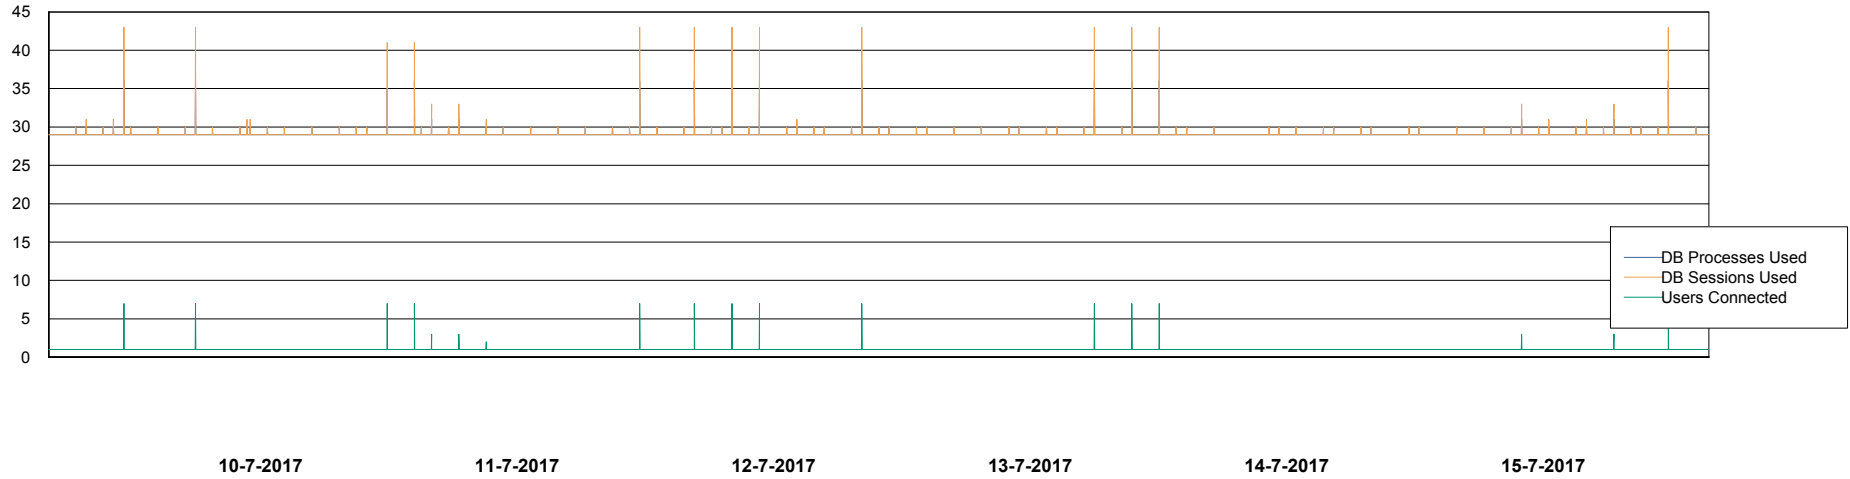

Database Performance PHSDB_Standby

DB Processes Max 500
DB Sessions Max 772