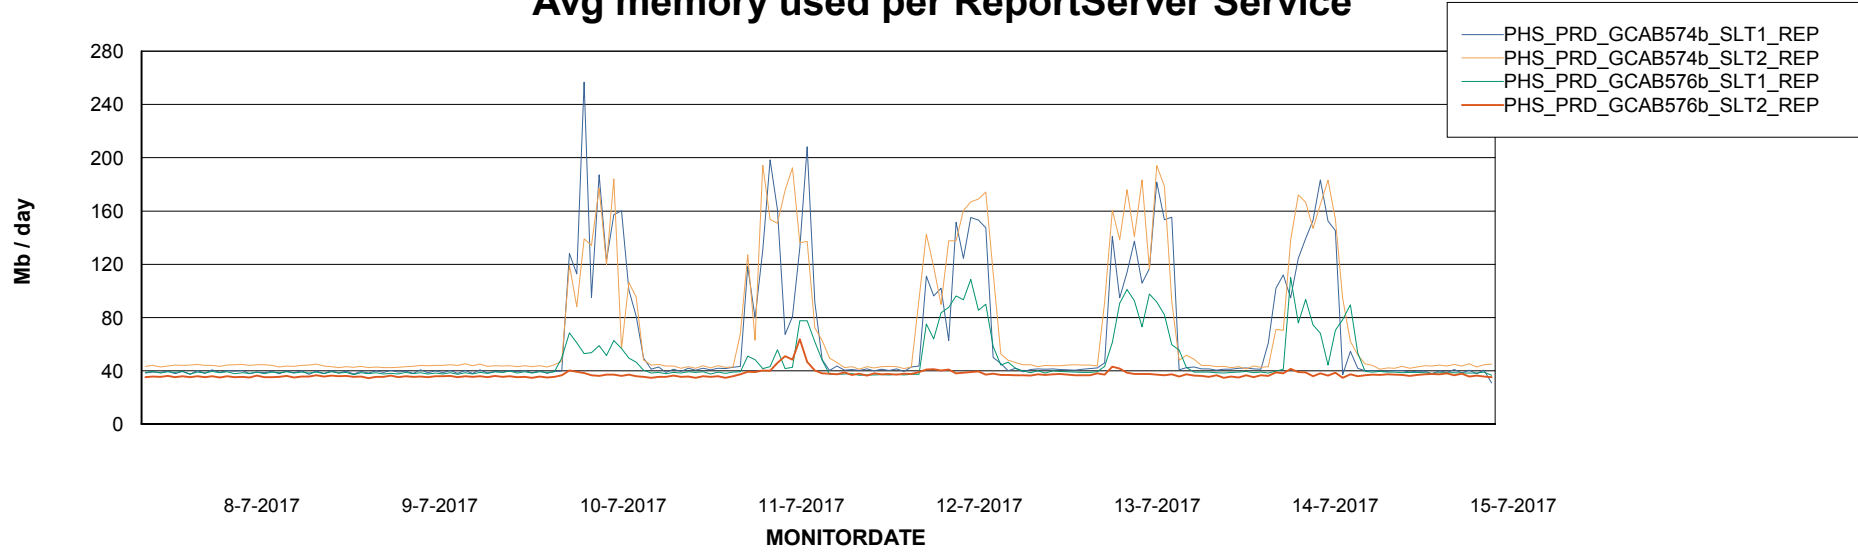

ABSSolute Application ReportServer Services

Avg memory used per ReportServer Service