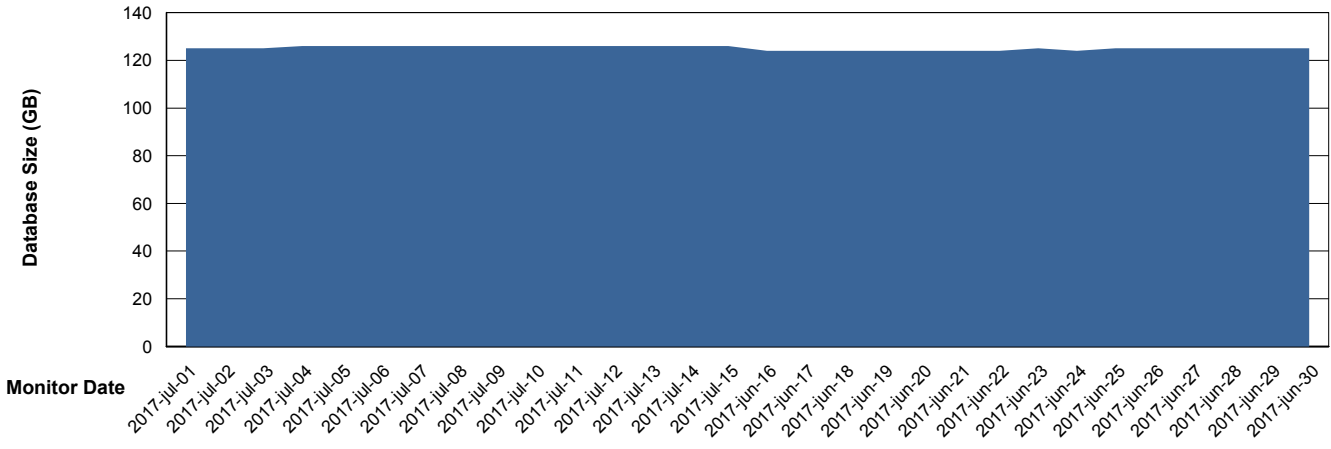

Database growth over last month

Database Tablespace PHSDB_Production

Date	Tablespace Name	Filesize (Gb)	Usedsize (Gb)	Percentage free
15-7-2017	ABSDATA	146	122	16
	INDX	5	3	40
14-7-2017	ABSDATA	146	122	16
	INDX	5	3	40
13-7-2017	ABSDATA	146	122	16
	INDX	5	3	40
12-7-2017	ABSDATA	146	122	16
	INDX	5	3	40
11-7-2017	ABSDATA	146	122	16
	INDX	5	3	40
10-7-2017	ABSDATA	146	122	16
	INDX	5	3	40
9-7-2017	ABSDATA	146	120	18
	INDX	5	3	40