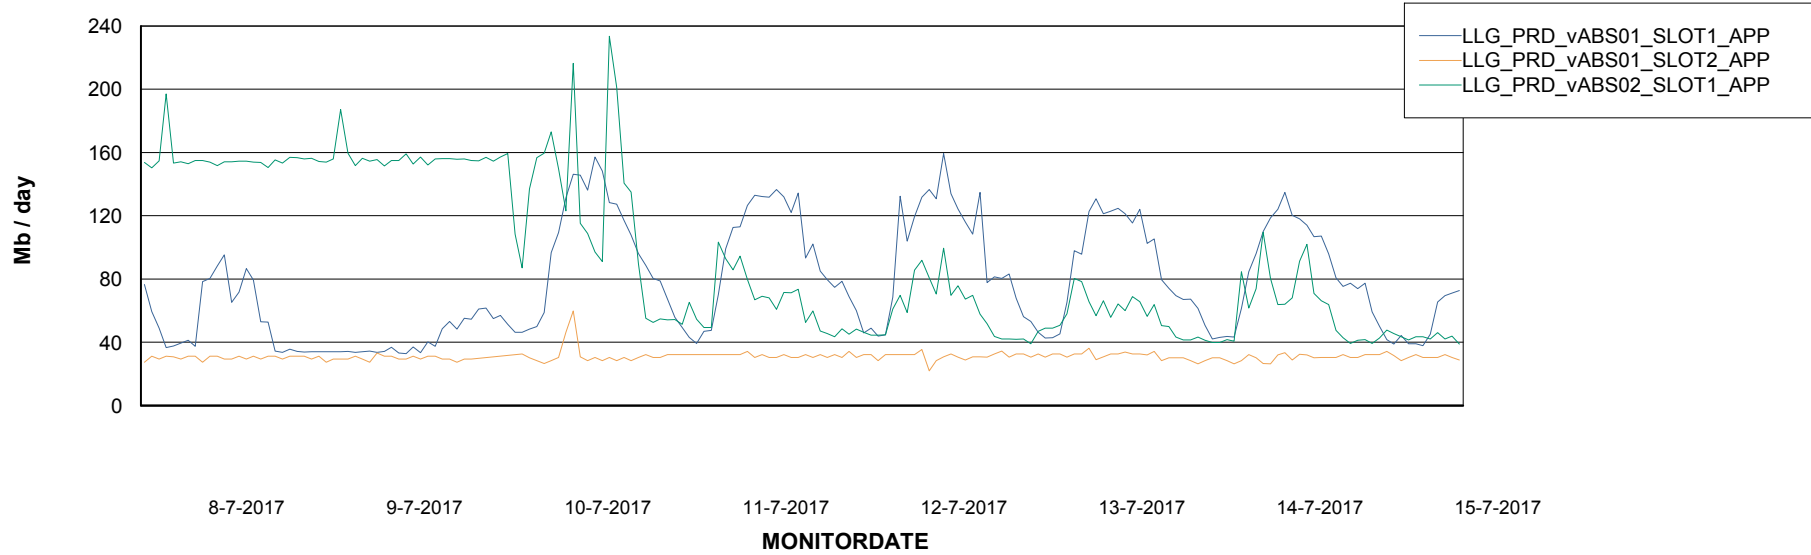

ABSSolute Application Server Services

Avg memory used per ABS Server Service