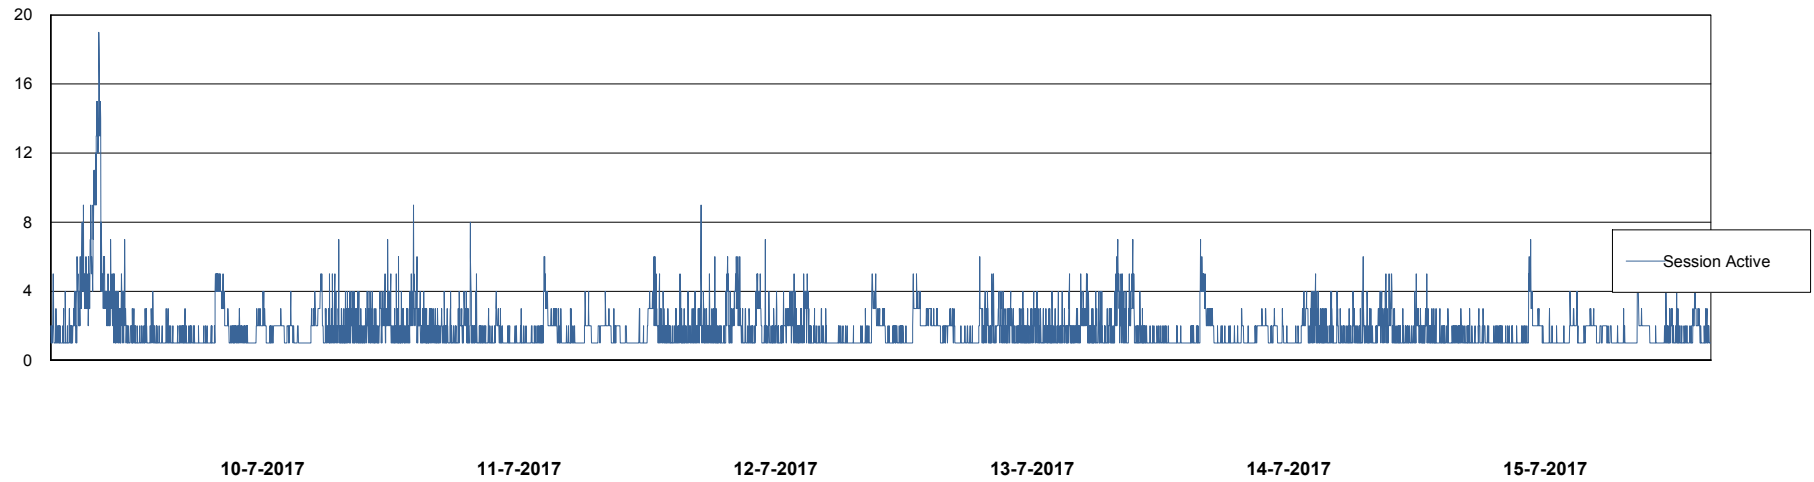

Database Performance LLGDB_Production

DB Processes Max 520
DB Sessions Max 804