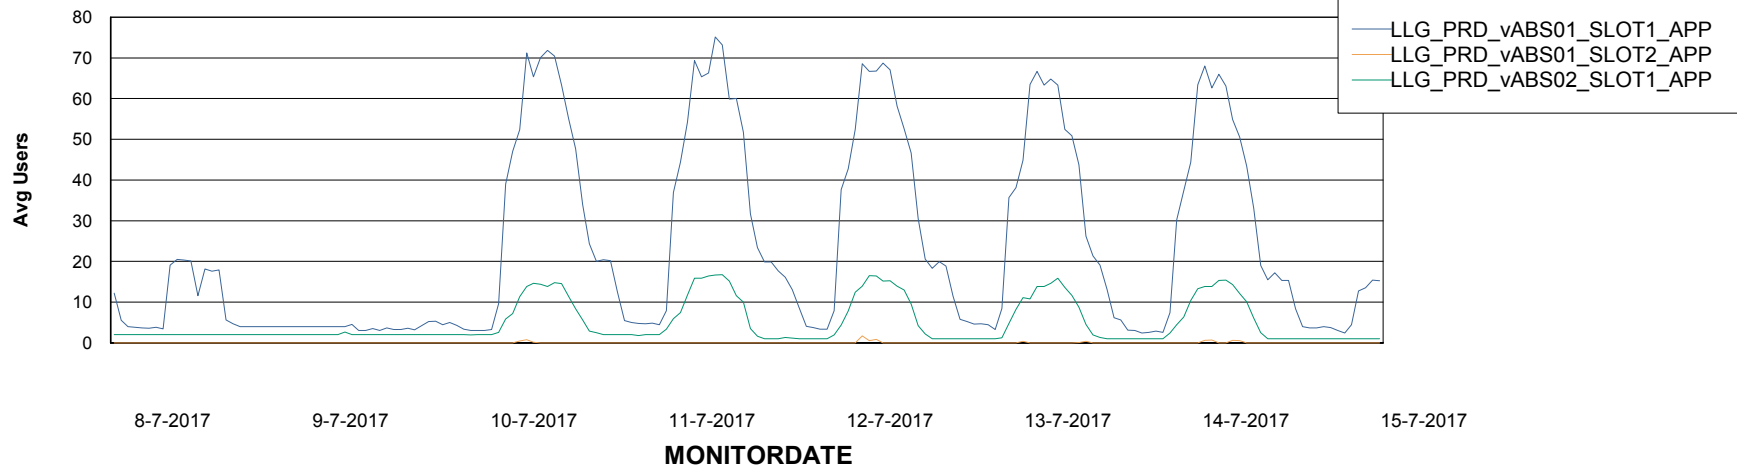

Avg users per day per ABS server