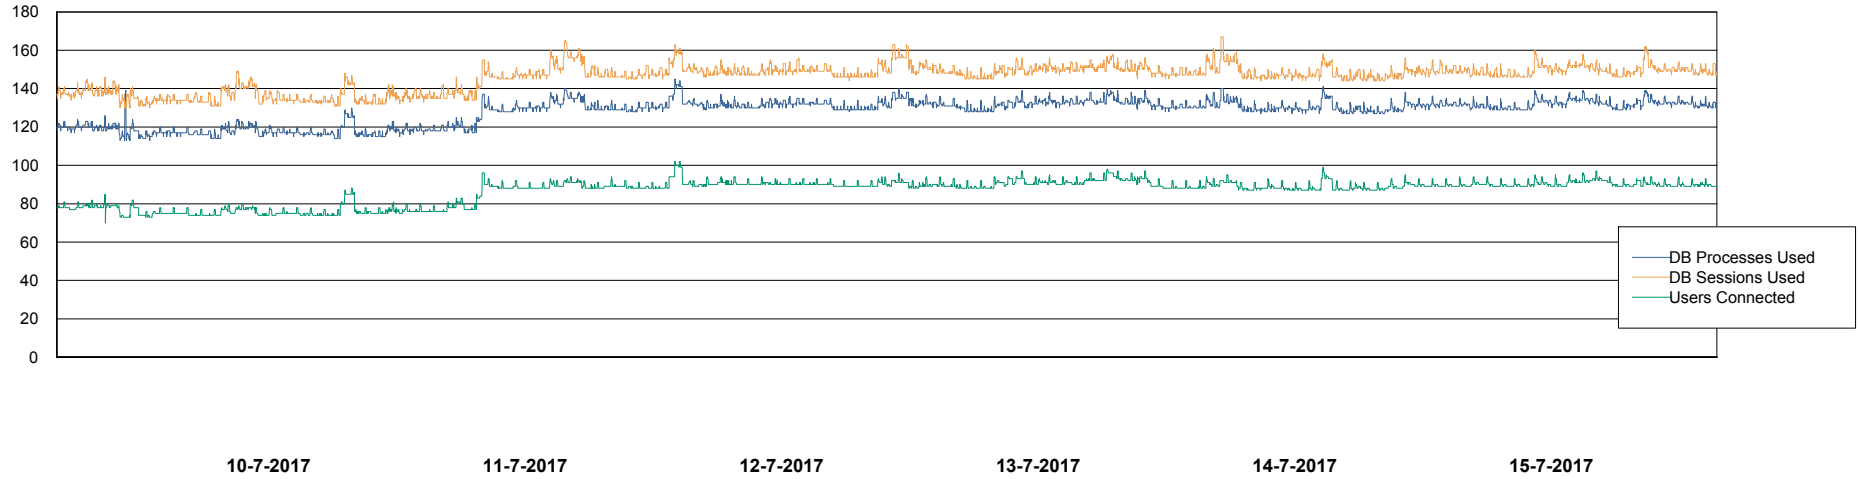

Database Performance LLGDB_Production

DB Processes Max 520
DB Sessions Max 804