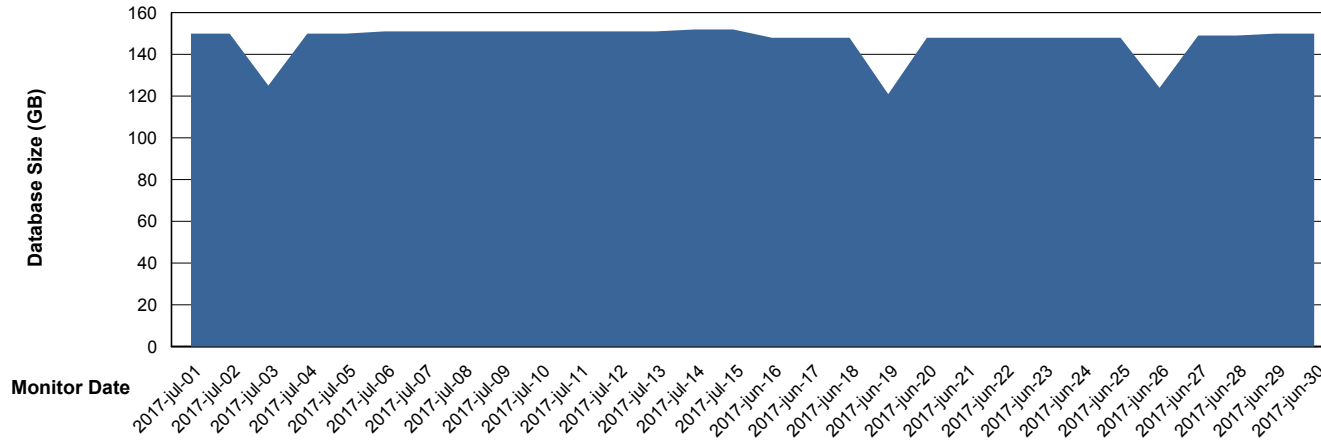

DATABASE SIZE LLGDB_Production

Database growth over last month