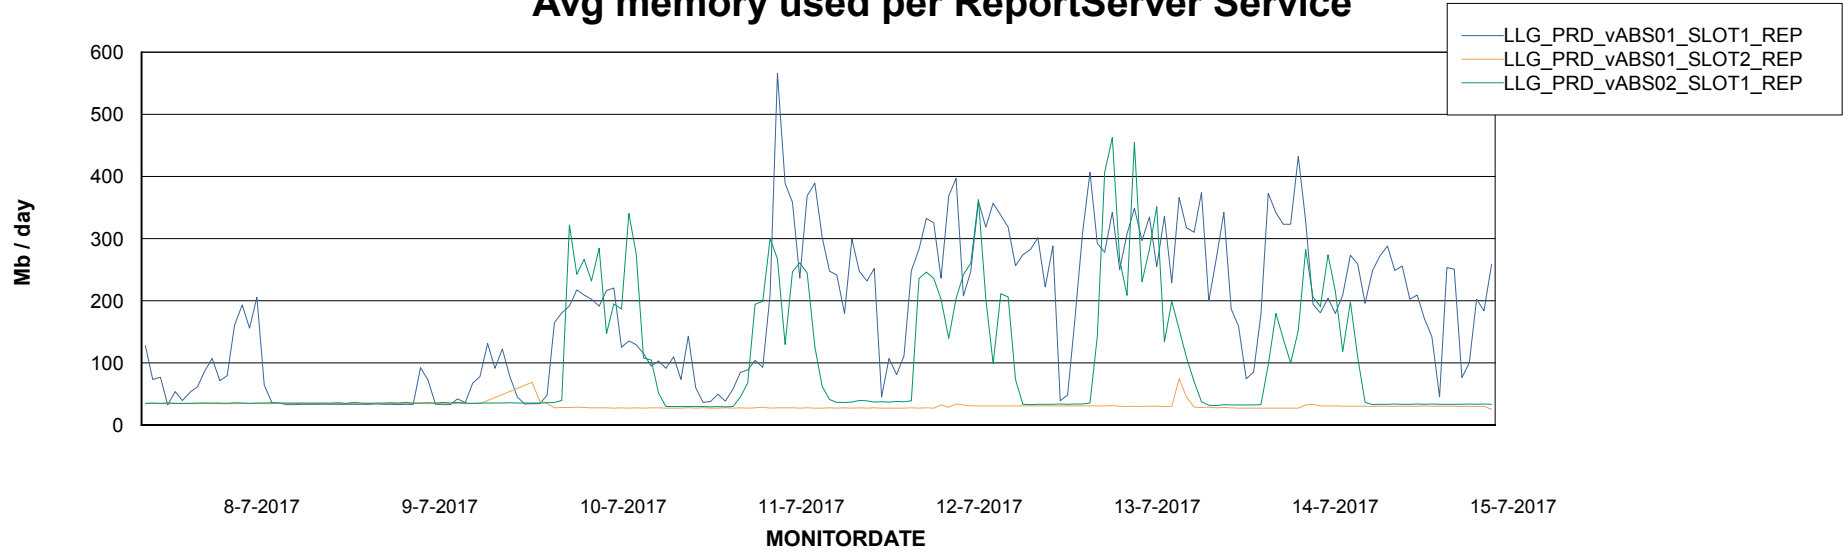

ABSSolute Application ReportServer Services

Avg memory used per ReportServer Service