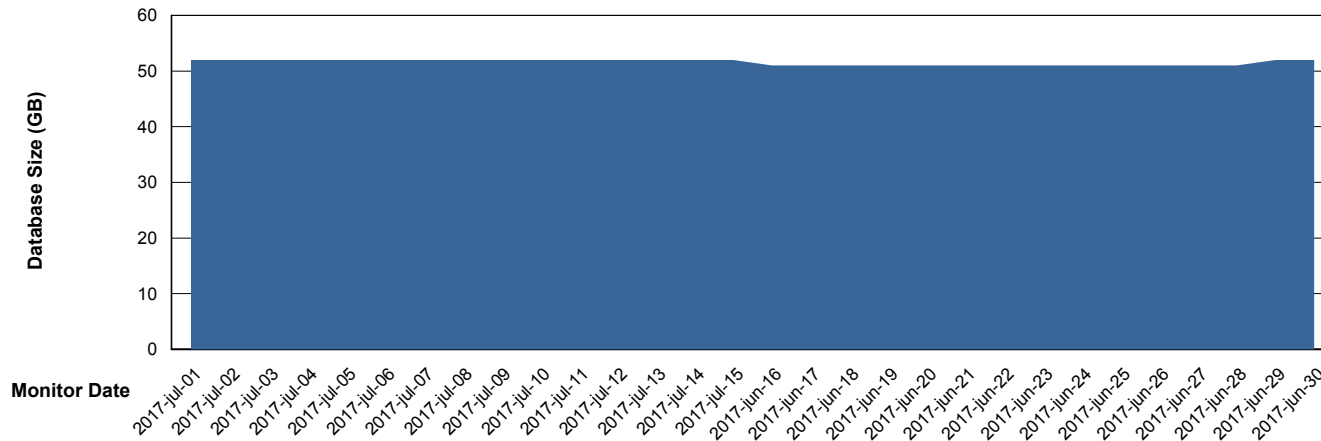

# Weekly SLA Customer Report

Customer LLG\_Production  
Database ID 53

DATABASE SIZE LLGDB\_Production

### Database growth over last month

DATABASE SIZE LLGDBBI\_Production

### Database growth over last month