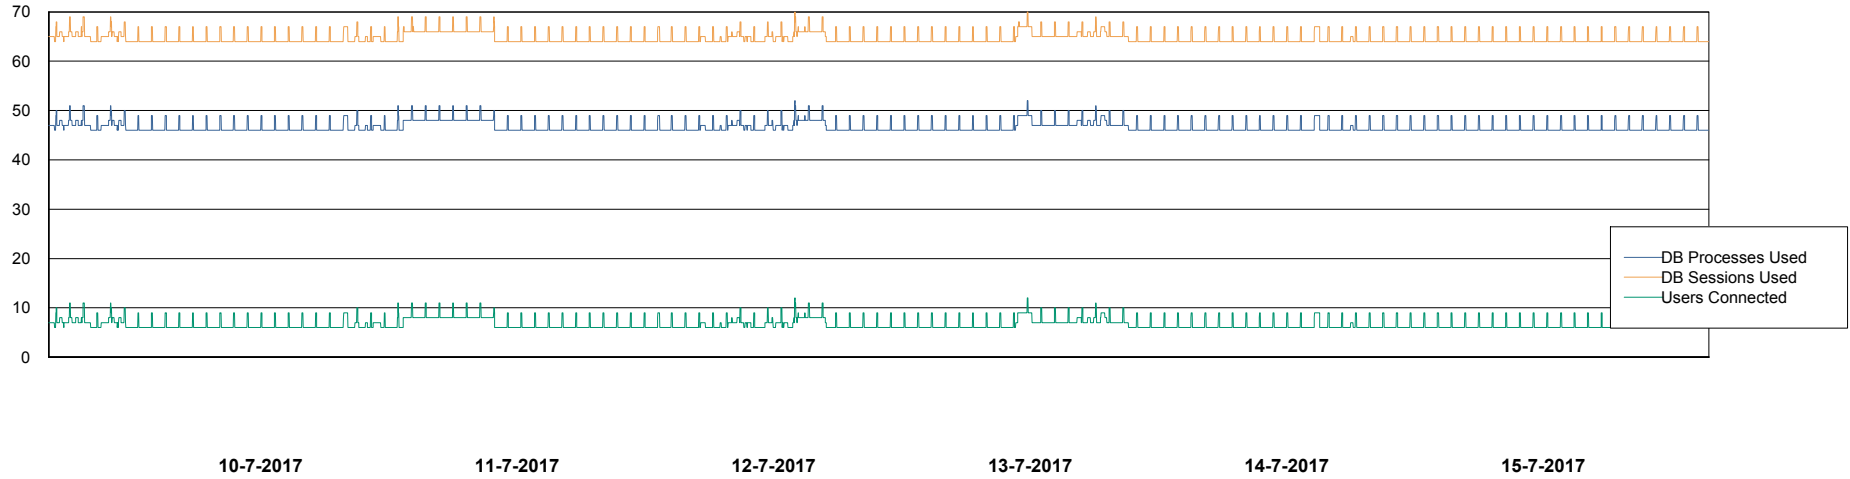

Database Performance LLGDB_Standby

DB Processes Max 520
DB Sessions Max 804