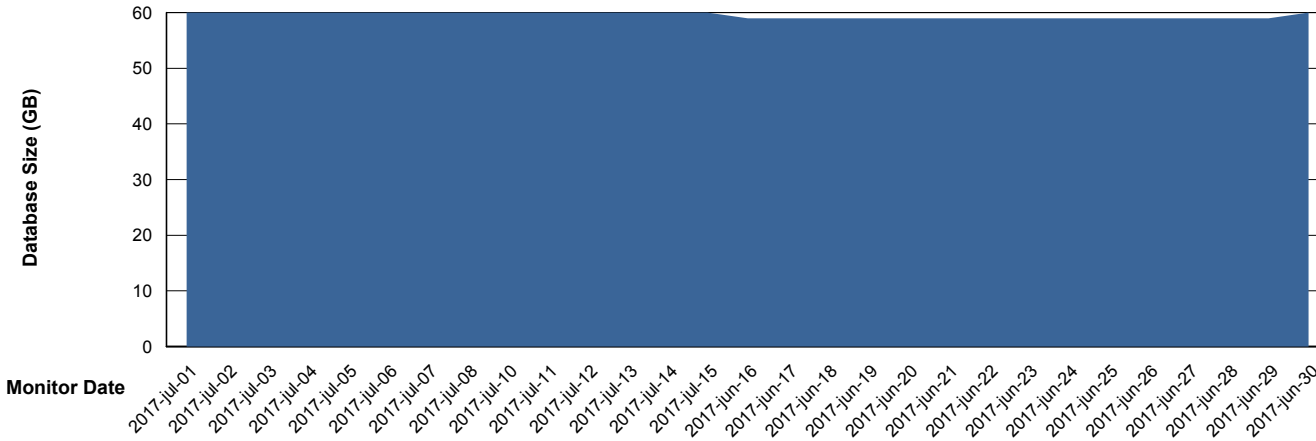

Database Performance JWRDB_Standby

DB Processes Max 150
DB Sessions Max 248

Weekly SLA Customer Report

Customer JWR Production
 Database ID 43

DATABASE SIZE JWRDB_Production

Database growth over last month