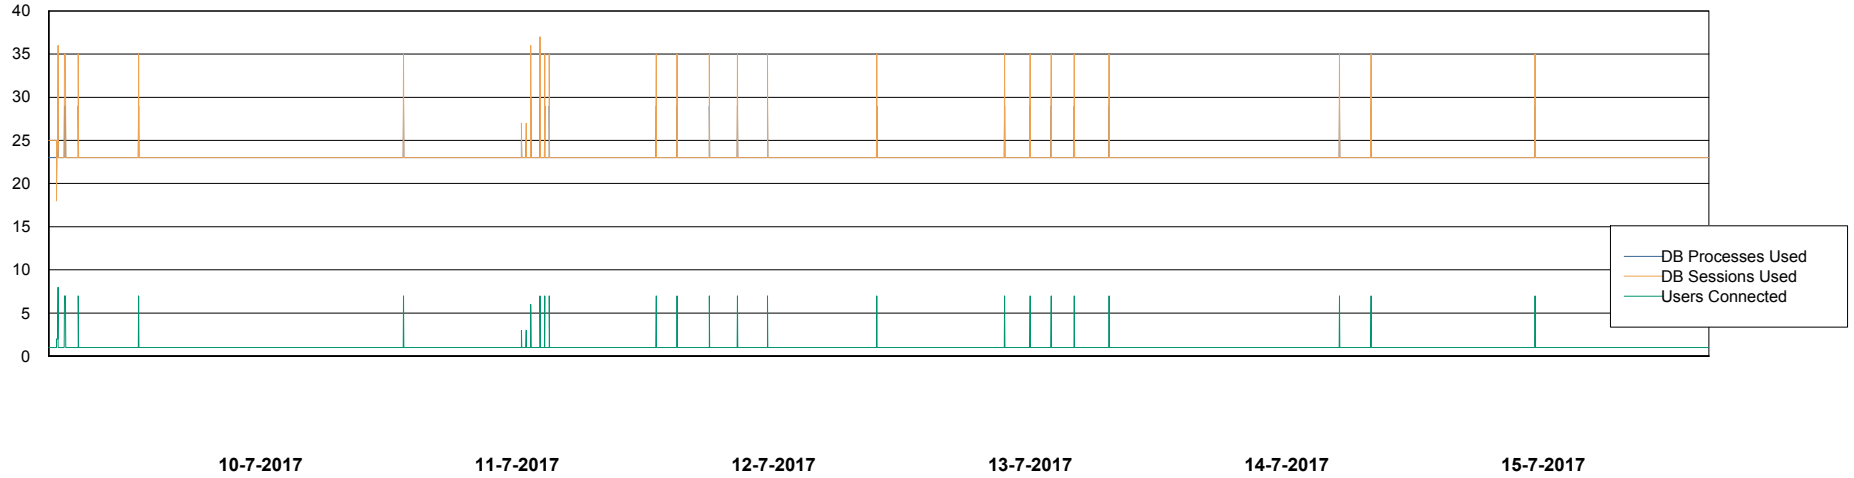

Weekly SLA Customer Report

Customer JWR Production
Database ID 43

Database Performance JWRDB_Production

DB Processes Max 150
DB Sessions Max 248

Weekly SLA Customer Report

Customer JWR Production
Database ID 43

Database Performance JWRDB_Standby

DB Processes Max 150
DB Sessions Max 248

Weekly SLA Customer Report

Customer JWR Production
 Database ID 43

DATABASE SIZE JWRDB_Production

Database growth over last month