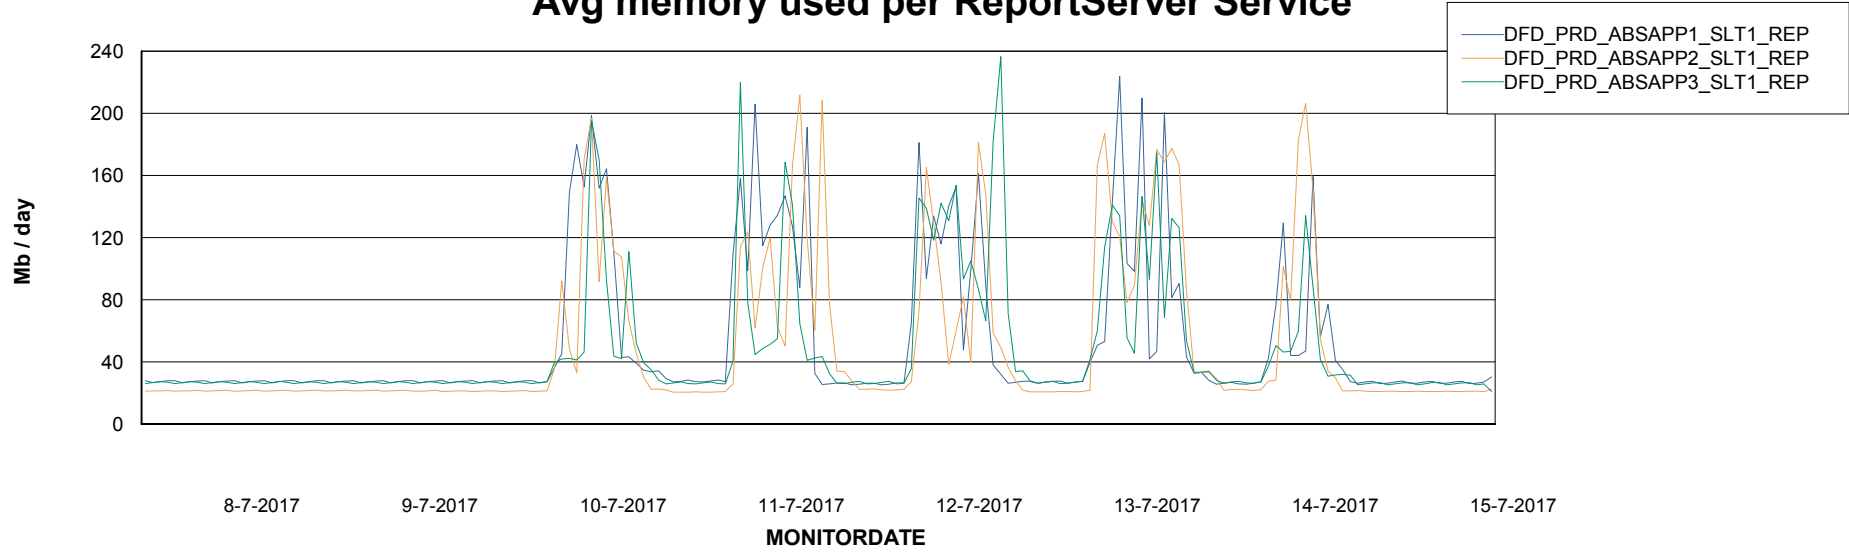

Avg users per day per ABS server

Weekly SLA Customer Report

Customer DFD Production
Database ID 39

ABSSolute Application ReportServer Services

Avg memory used per ReportServer Service

Disaster per ABS component