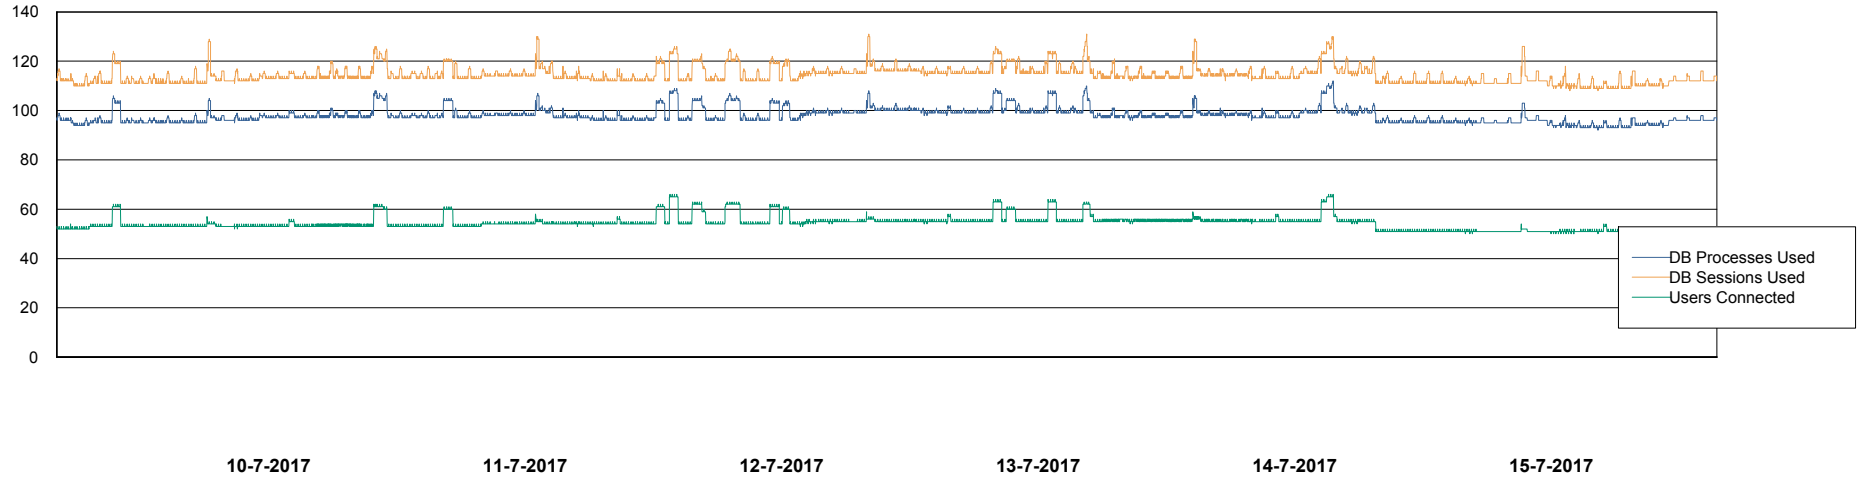

Database Performance DFDDDB_Standby

DB Processes Max 600
DB Sessions Max 928