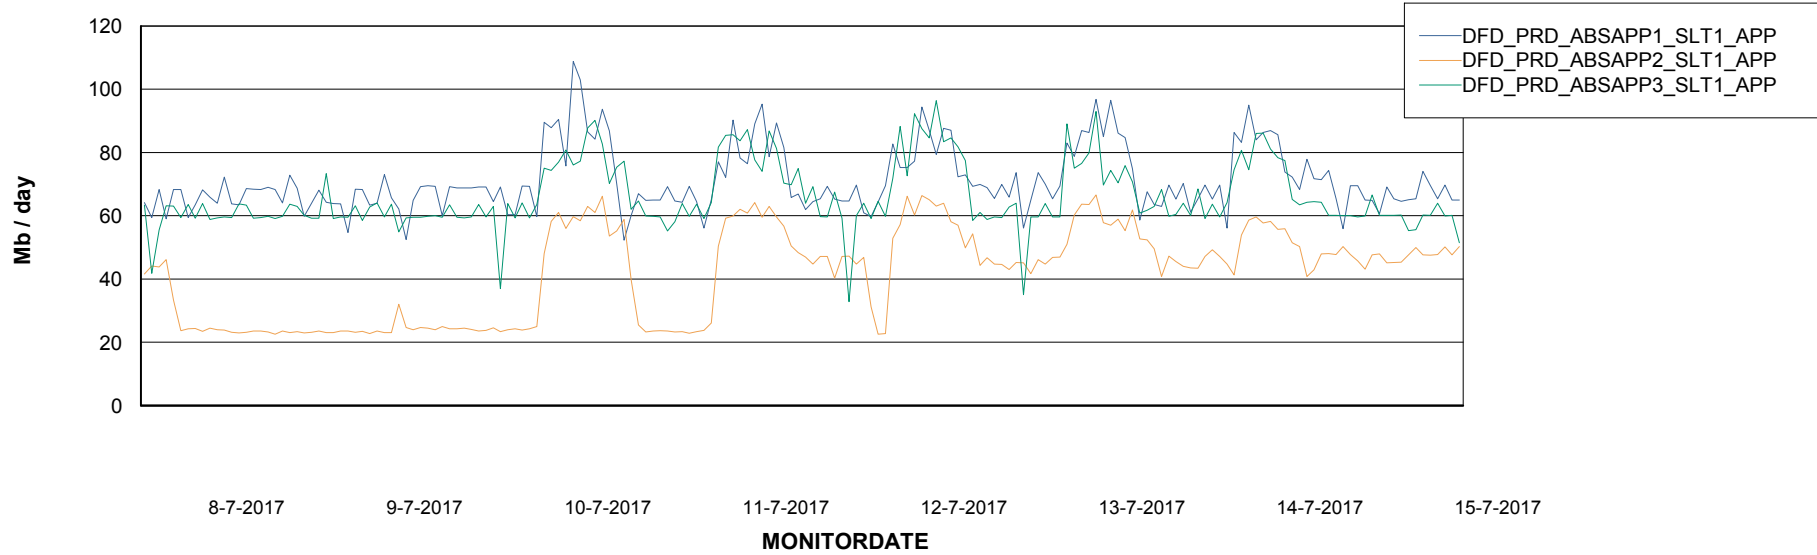

Standby Database Health DFD Production

Recovery lag for last 7 days

Weekly SLA Customer Report

Customer DFD Production
Database ID 39

ABSSolute Application Server Services

Avg memory used per ABS Server Service