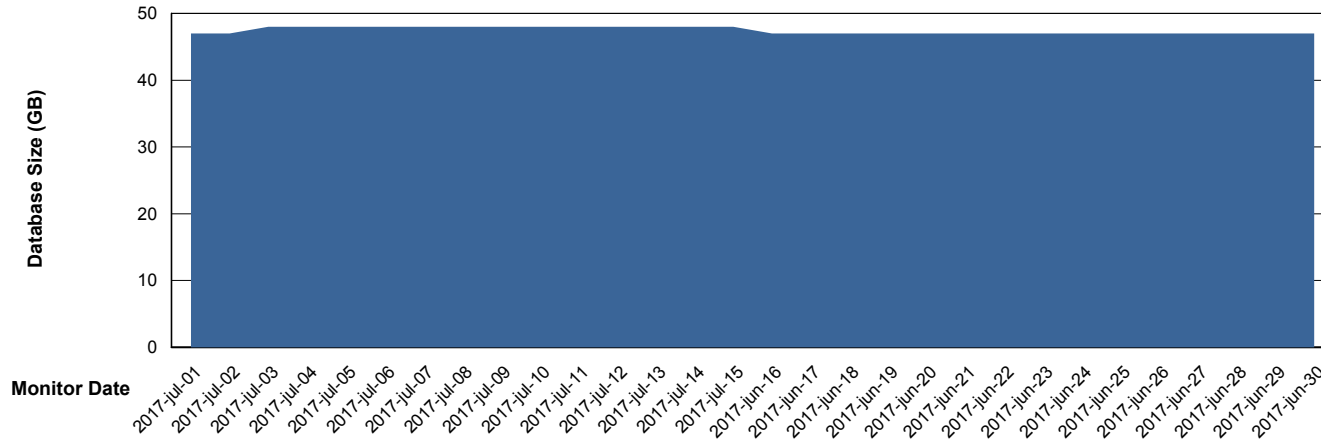

Weekly SLA Customer Report

Customer DFD Production
Database ID 39

DATABASE SIZE DFDDDB_Production

Database growth over last month

DATABASE SIZE DFDDDBI_Production

Database growth over last month

Weekly SLA Customer Report