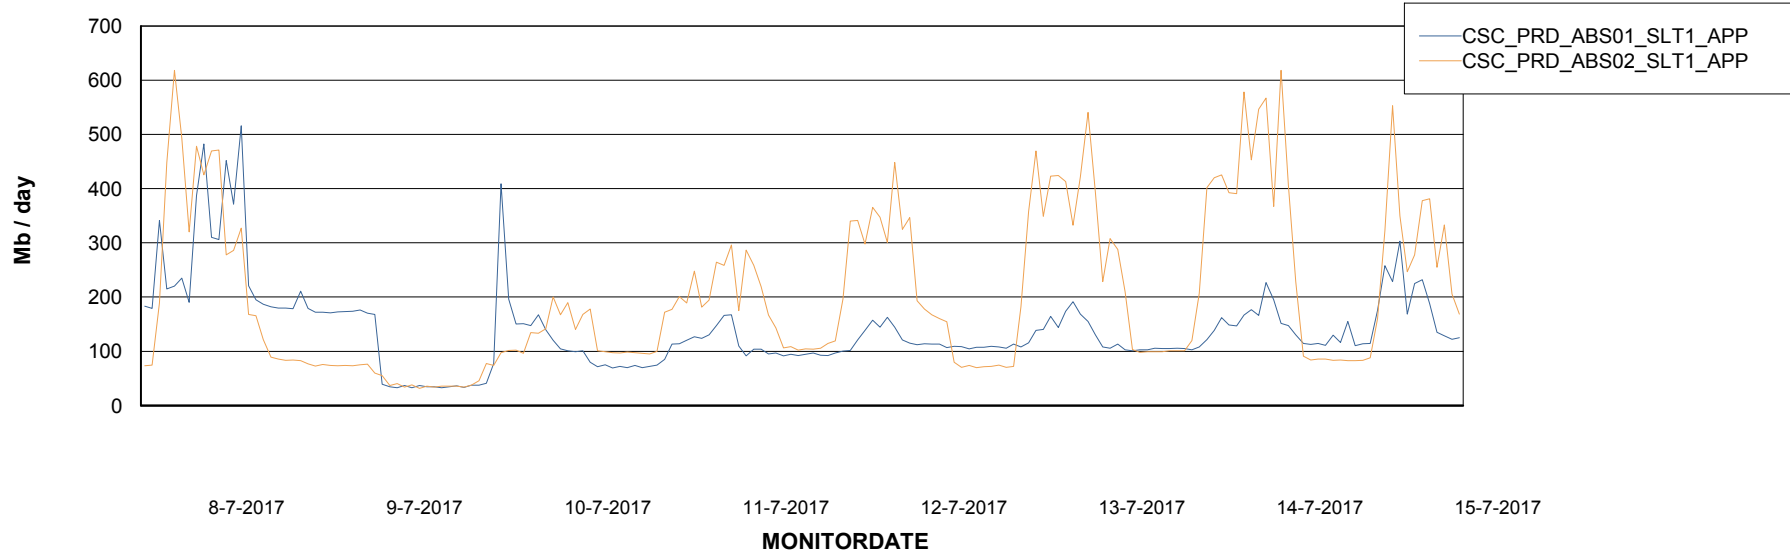

ABSSolute Application Server Services

Avg memory used per ABS Server Service