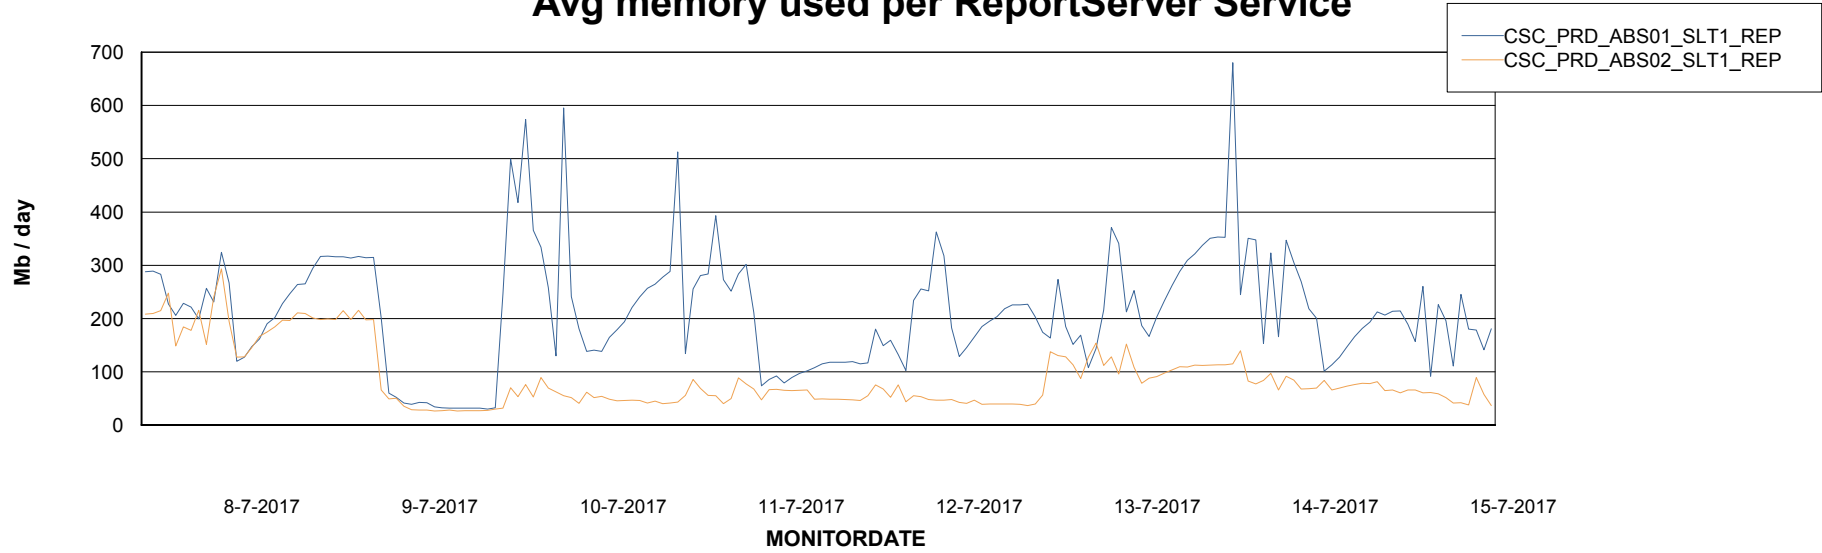

Avg memory used per ABS Server Service

Avg users per day per ABS server

Weekly SLA Customer Report

Customer CSC_Production
Database ID 50

ABSSolute Application ReportServer Services

Avg memory used per ReportServer Service