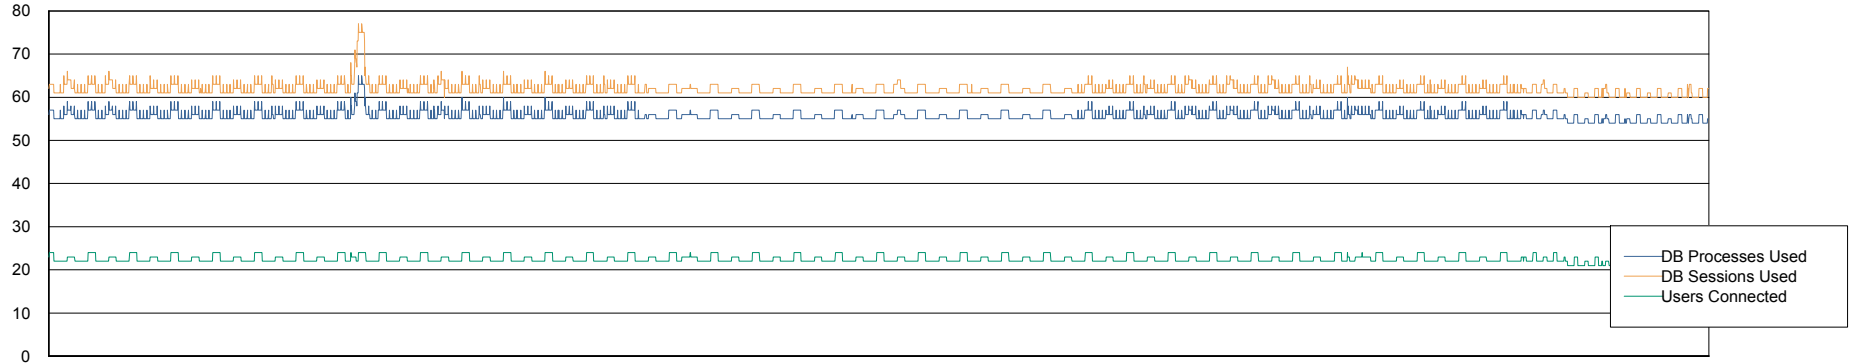

Database Performance CIWDB_FutureTest

DB Processes Max 300
DB Sessions Max 472

13-7-2017

14-7-2017

15-7-2017