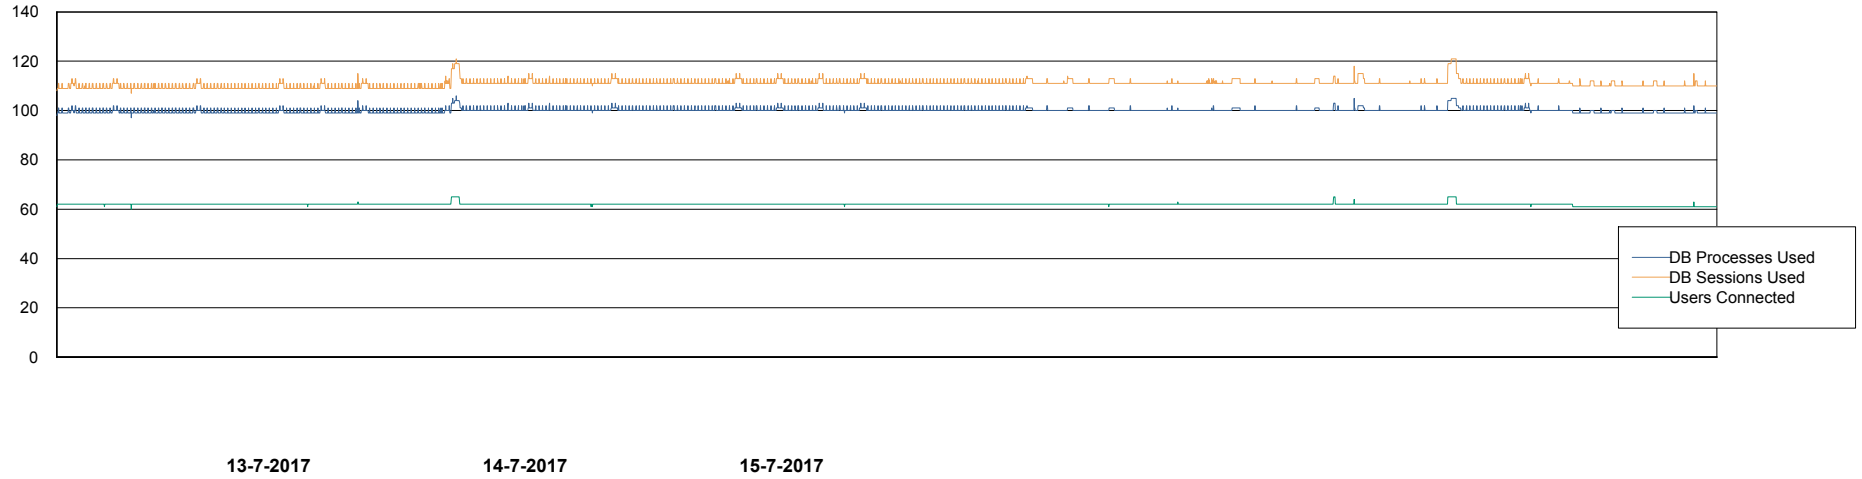

Database Performance CIWDB_FutureLive

DB Processes Max 300
DB Sessions Max 472