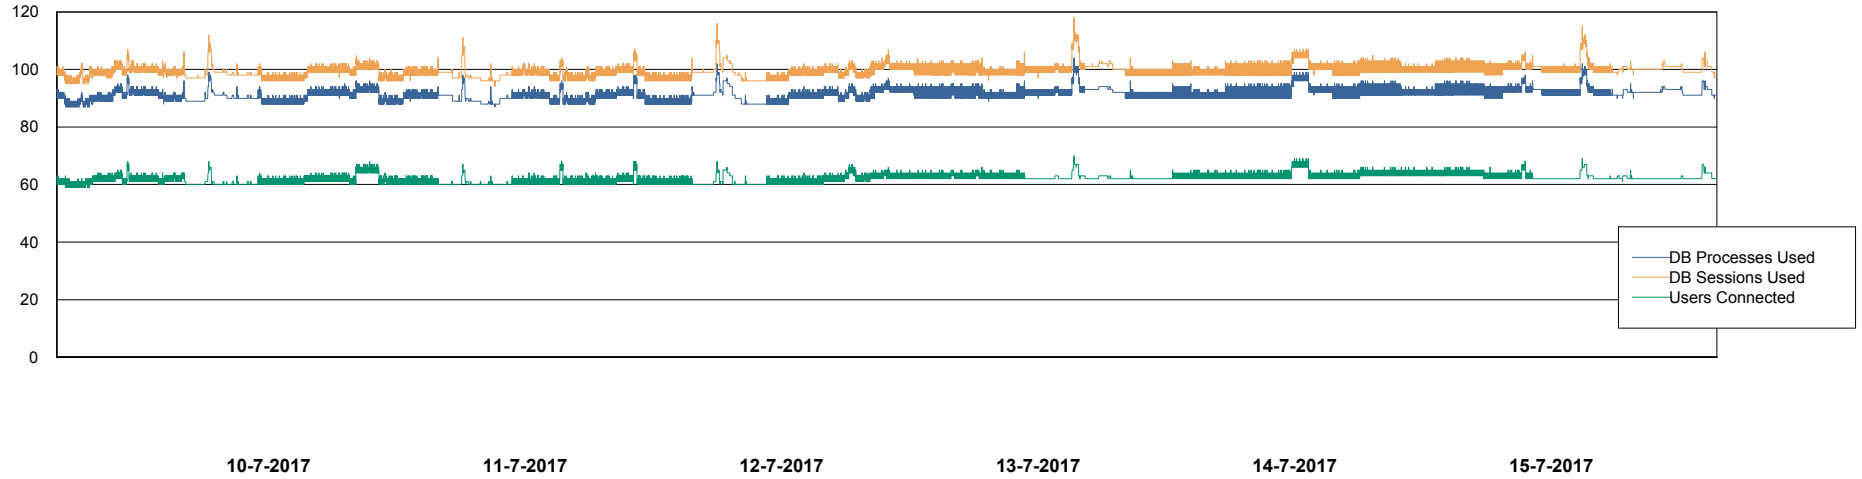

Database Performance CIWDB_Production

DB Processes Max 150
DB Sessions Max 248