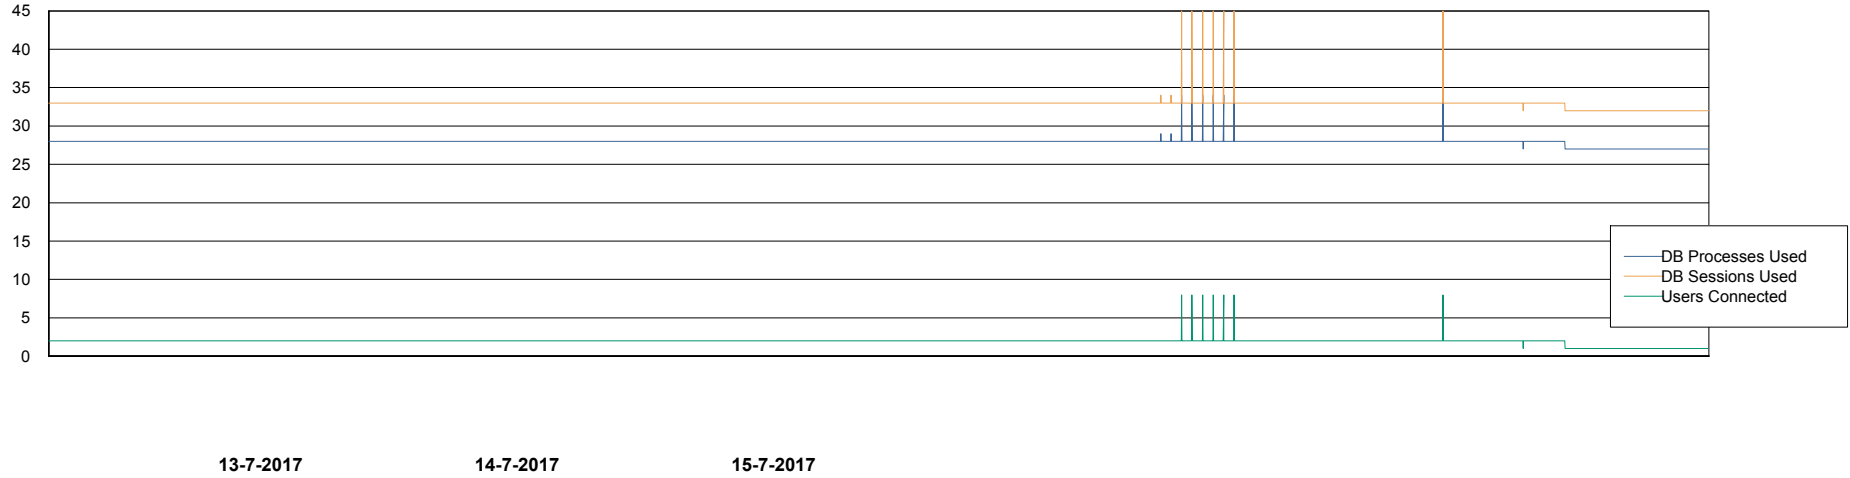

Database Performance CIWDB_FutureStandby

DB Processes Max 300
DB Sessions Max 472