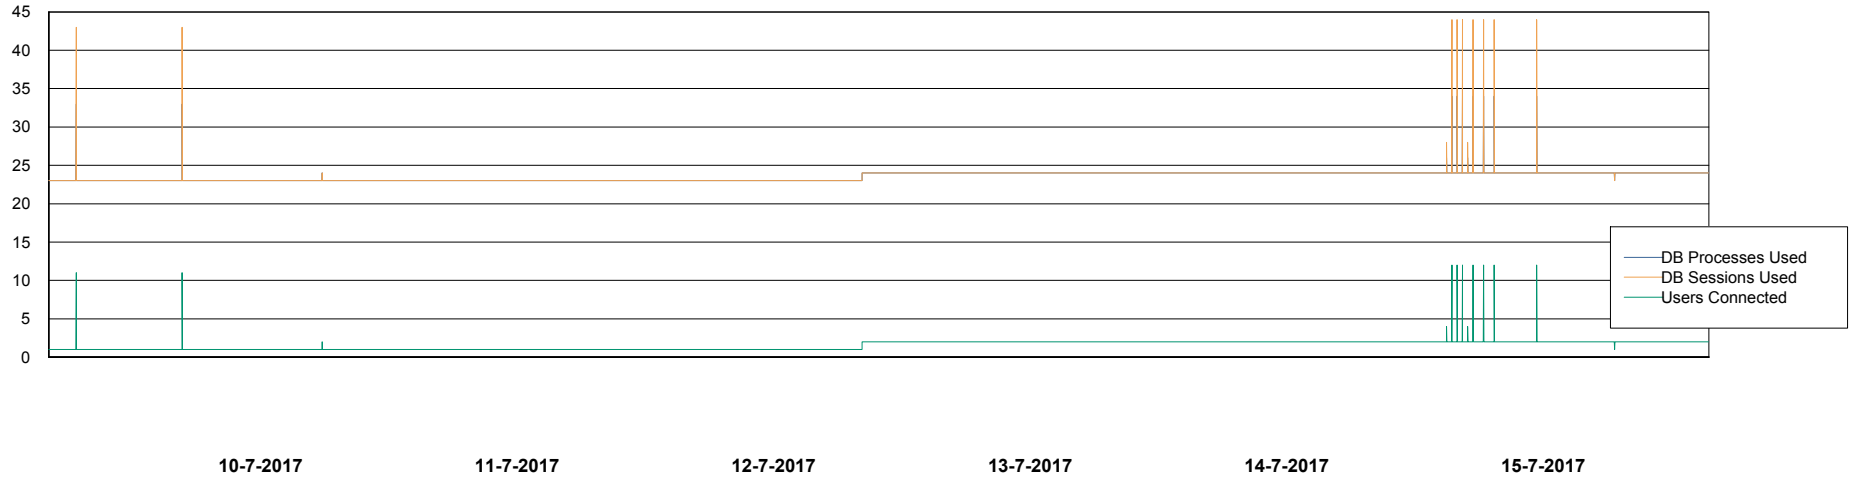

Database Performance CIWDB_Standby

DB Processes Max 150
DB Sessions Max 248