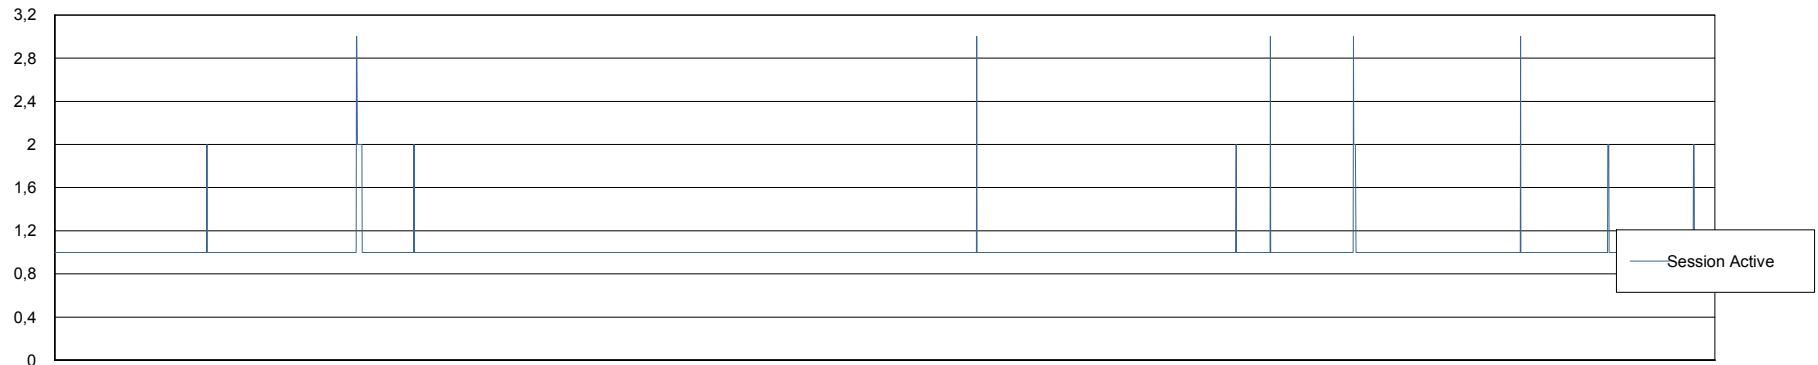

## Database Performance CIWDB\_FutureTest

DB Processes Max 300  
DB Sessions Max 472

13-7-2017

14-7-2017

15-7-2017

13-7-2017

14-7-2017

15-7-2017