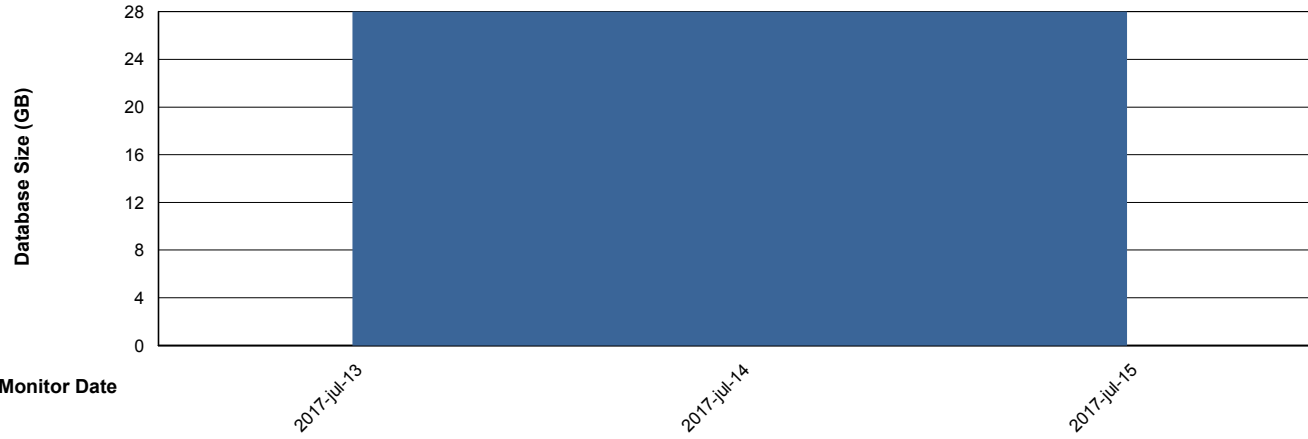

DATABASE SIZE CIWDB_FutureLive

Database growth over last month