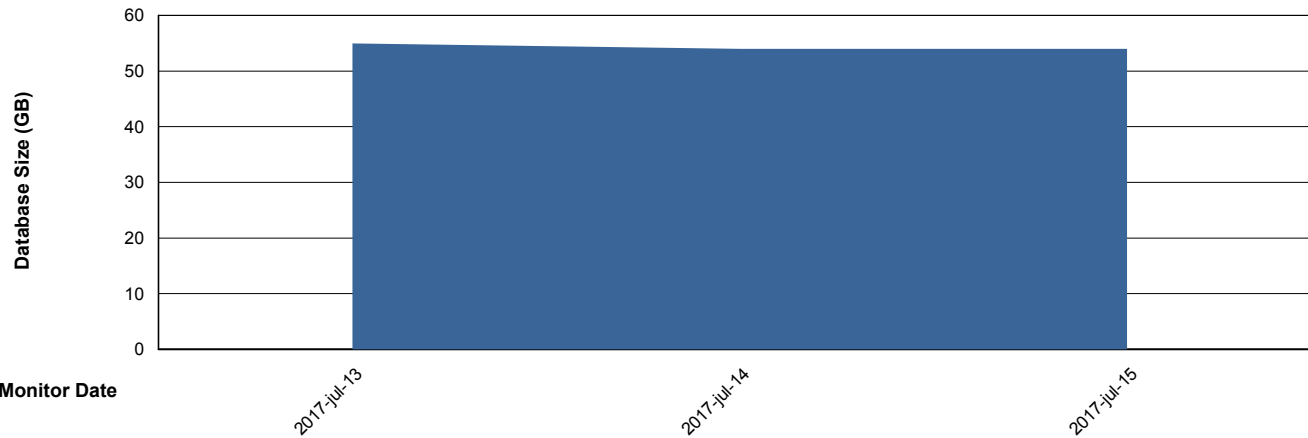

DATABASE SIZE CIWDB_FutureTest

Database growth over last month