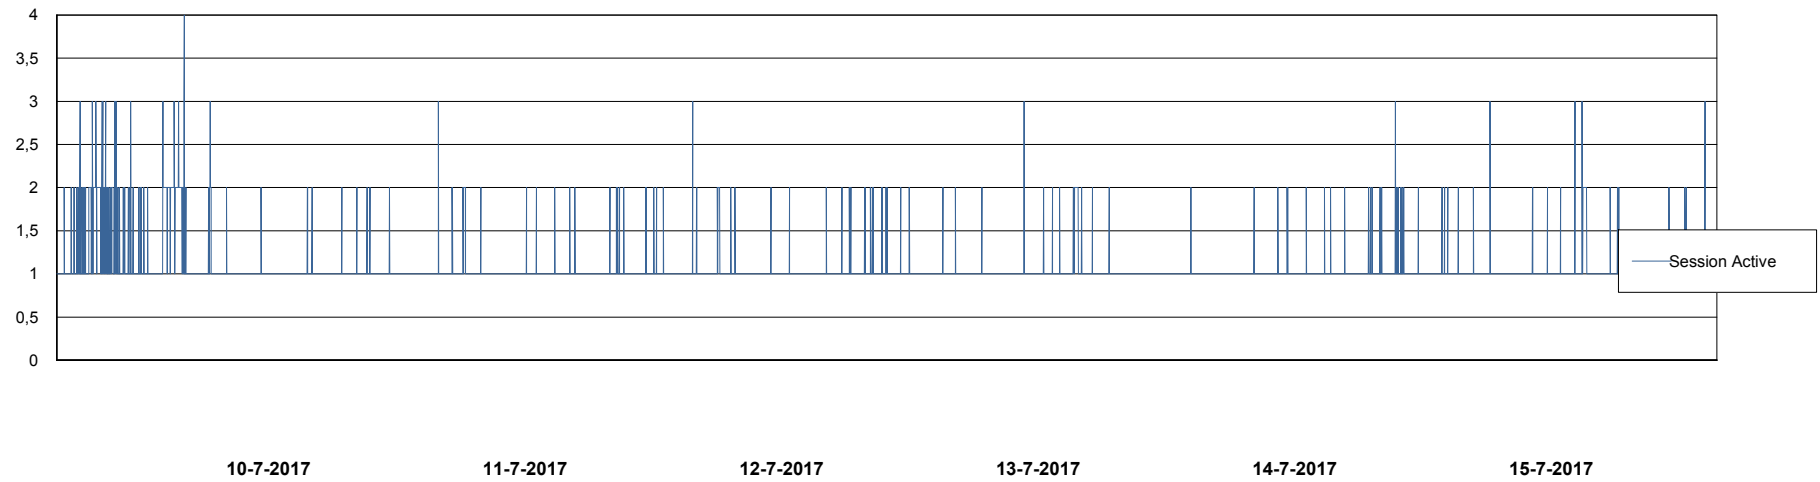

Database Performance CIWDB_Production

DB Processes Max 150
DB Sessions Max 248