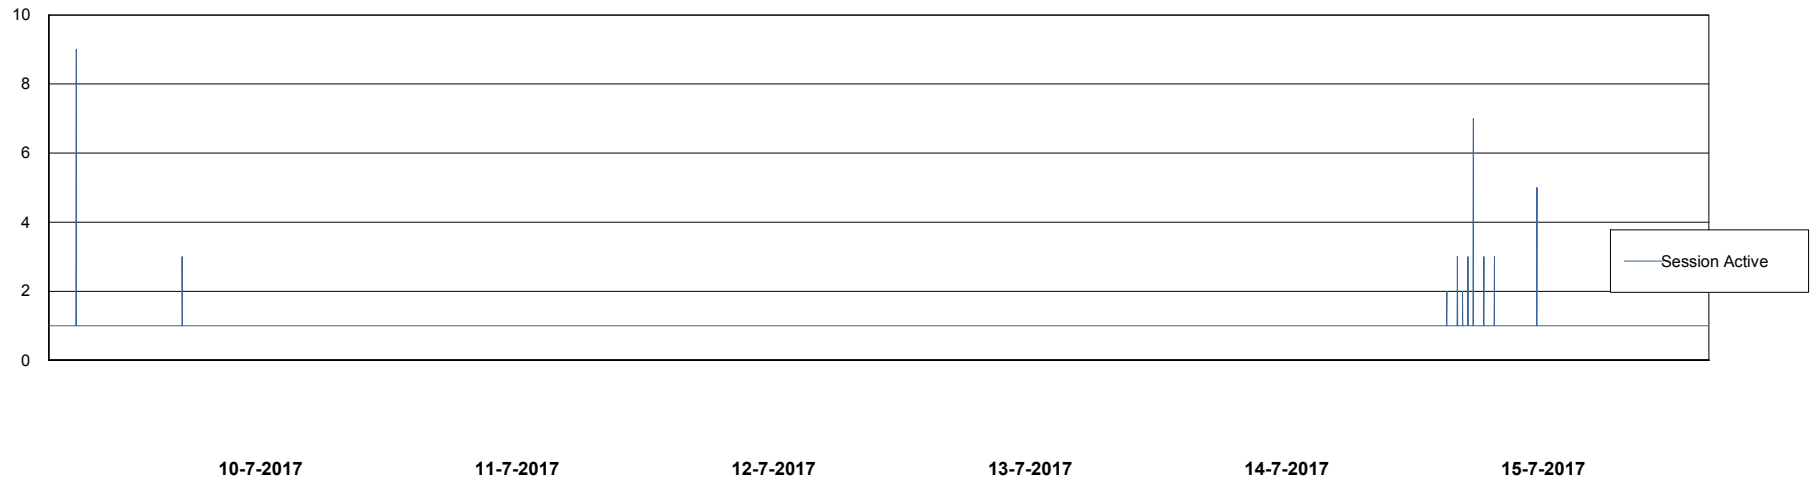

Database Performance CIWDB_Standby

DB Processes Max 150
DB Sessions Max 248