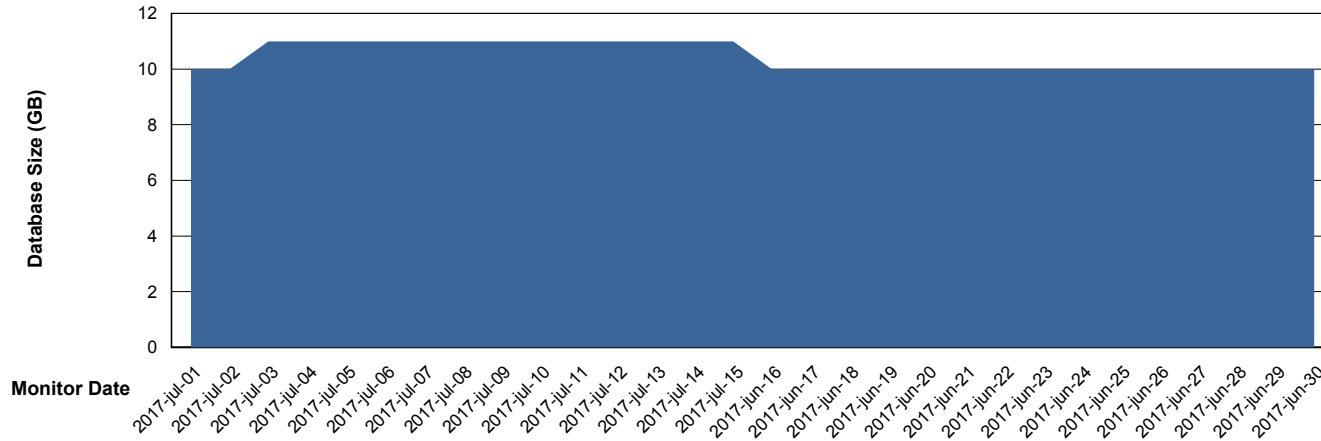

# Weekly SLA Customer Report

Customer BGG\_Production  
Database ID 58

DATABASE SIZE BGGDB\_BI

### Database growth over last month

DATABASE SIZE BGGDB\_Production

### Database growth over last month