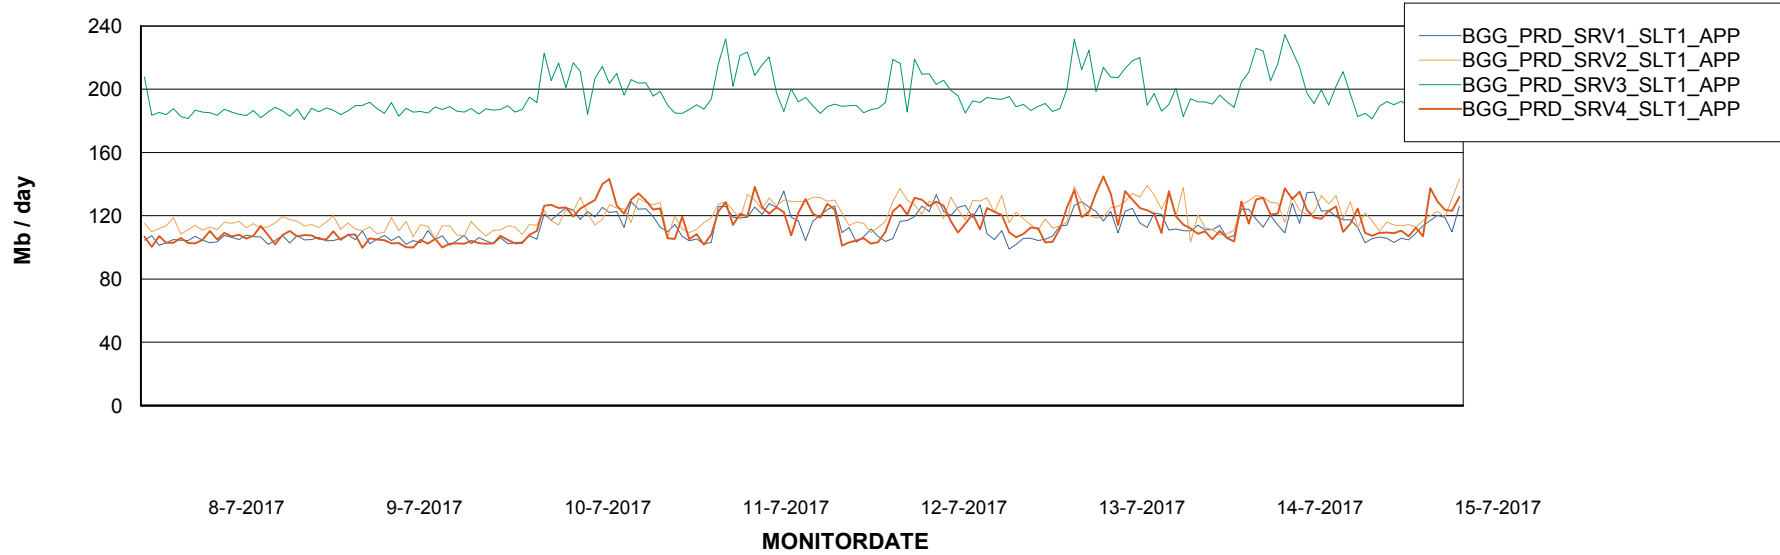

ABSolute Application Server Services

Avg memory used per ABS Server Service