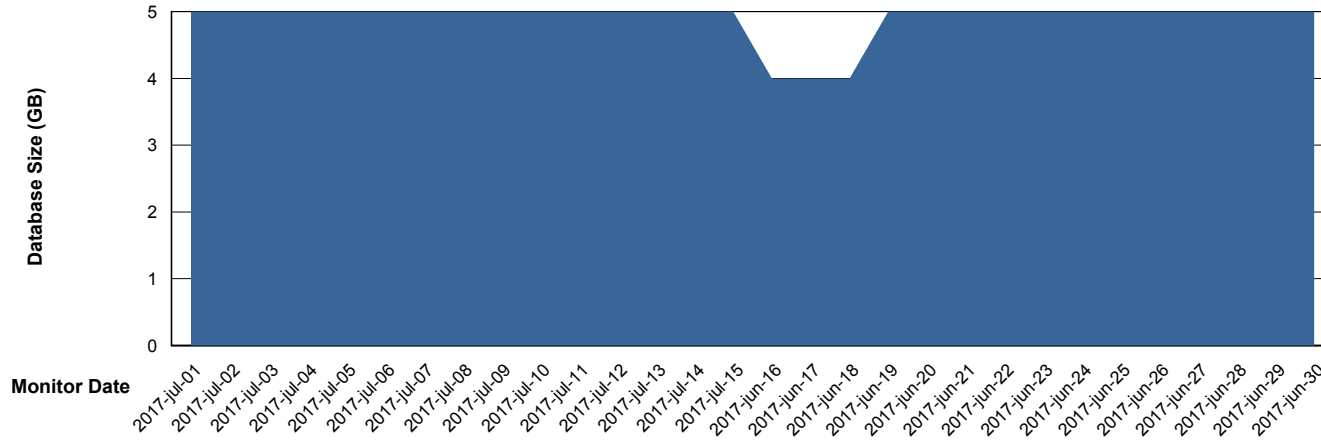

DATABASE SIZE BGGDB_BI

Database growth over last month