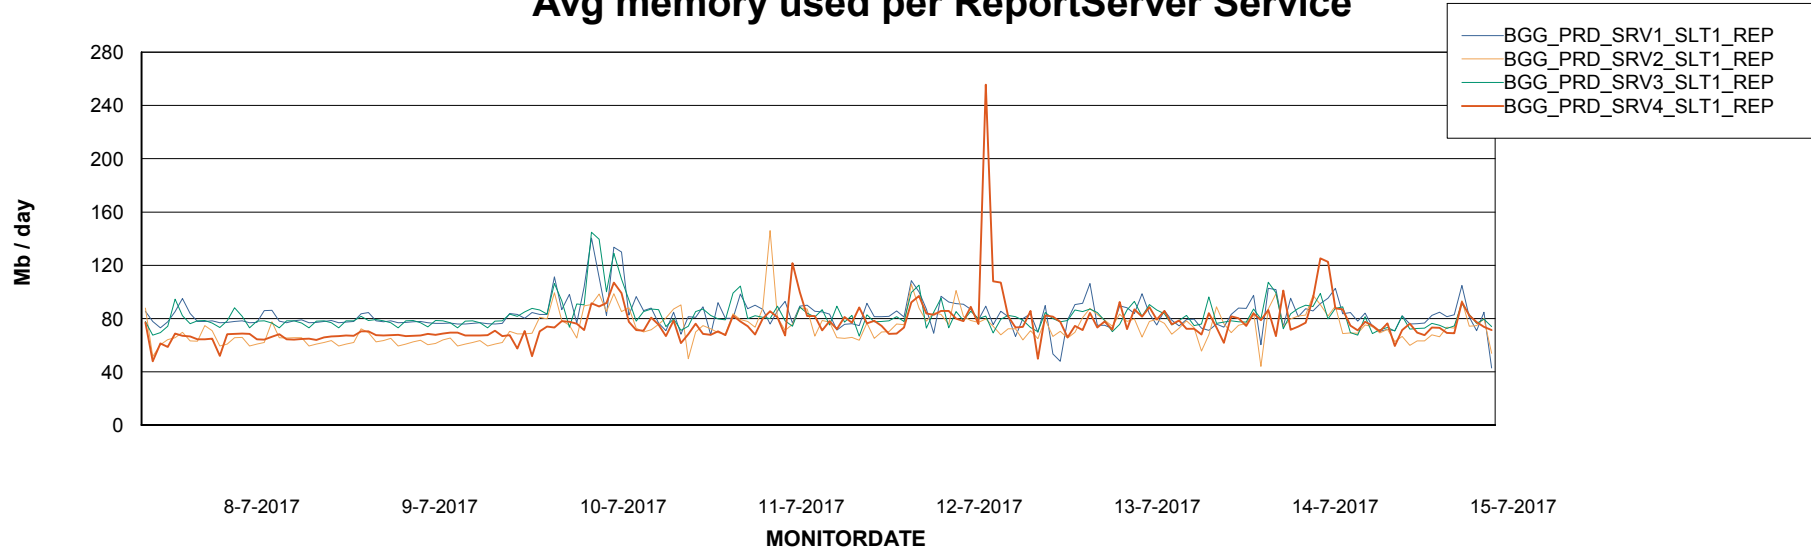

ABSSolute Application ReportServer Services

Avg memory used per ReportServer Service