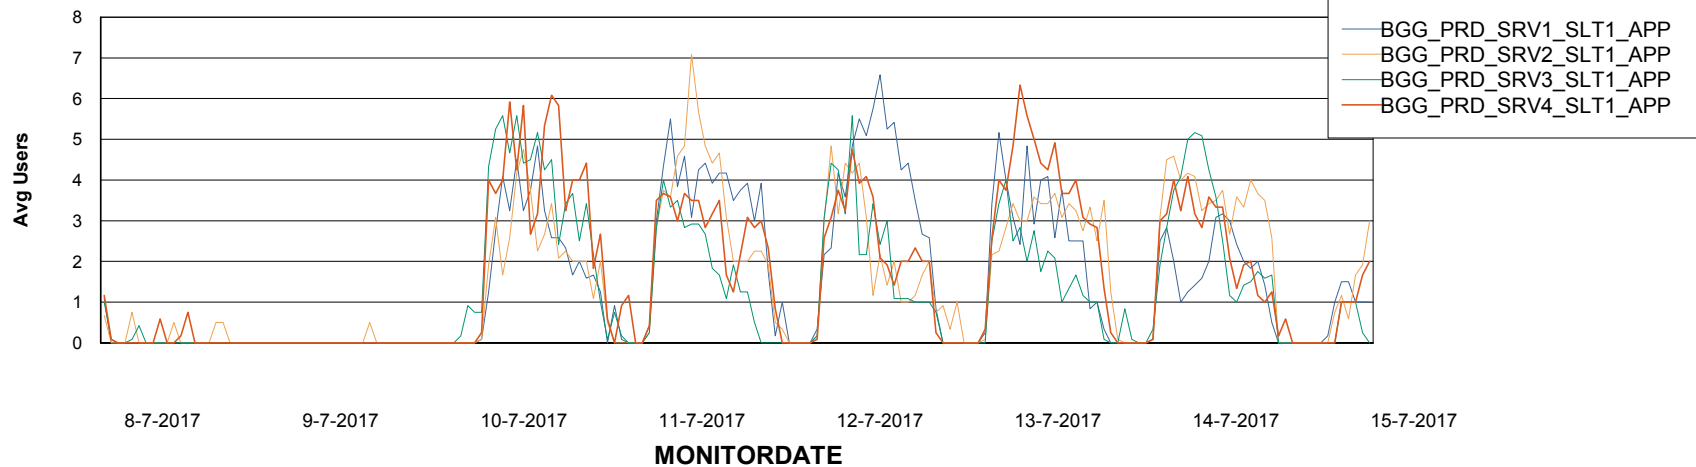

Avg users per day per ABS server