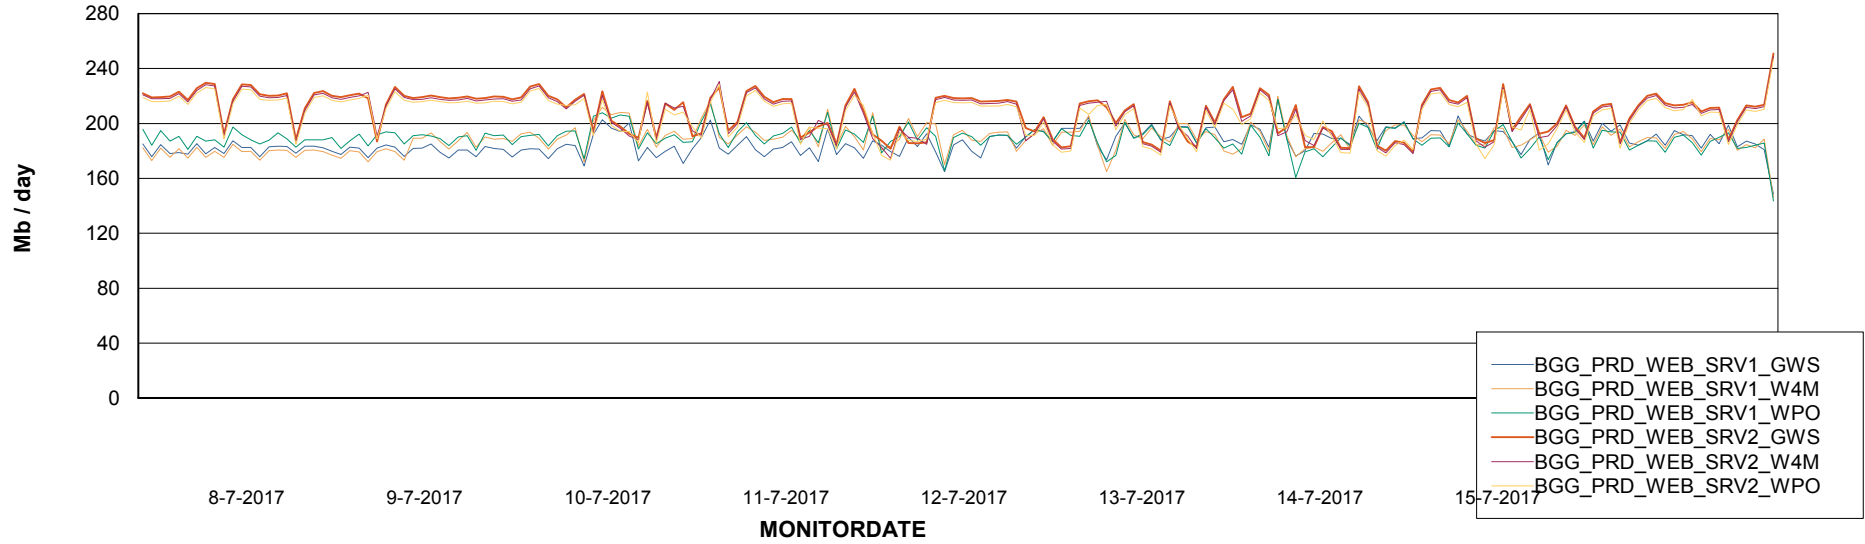

ABSolute Web Component Services

Avg memory used per ABS Web component