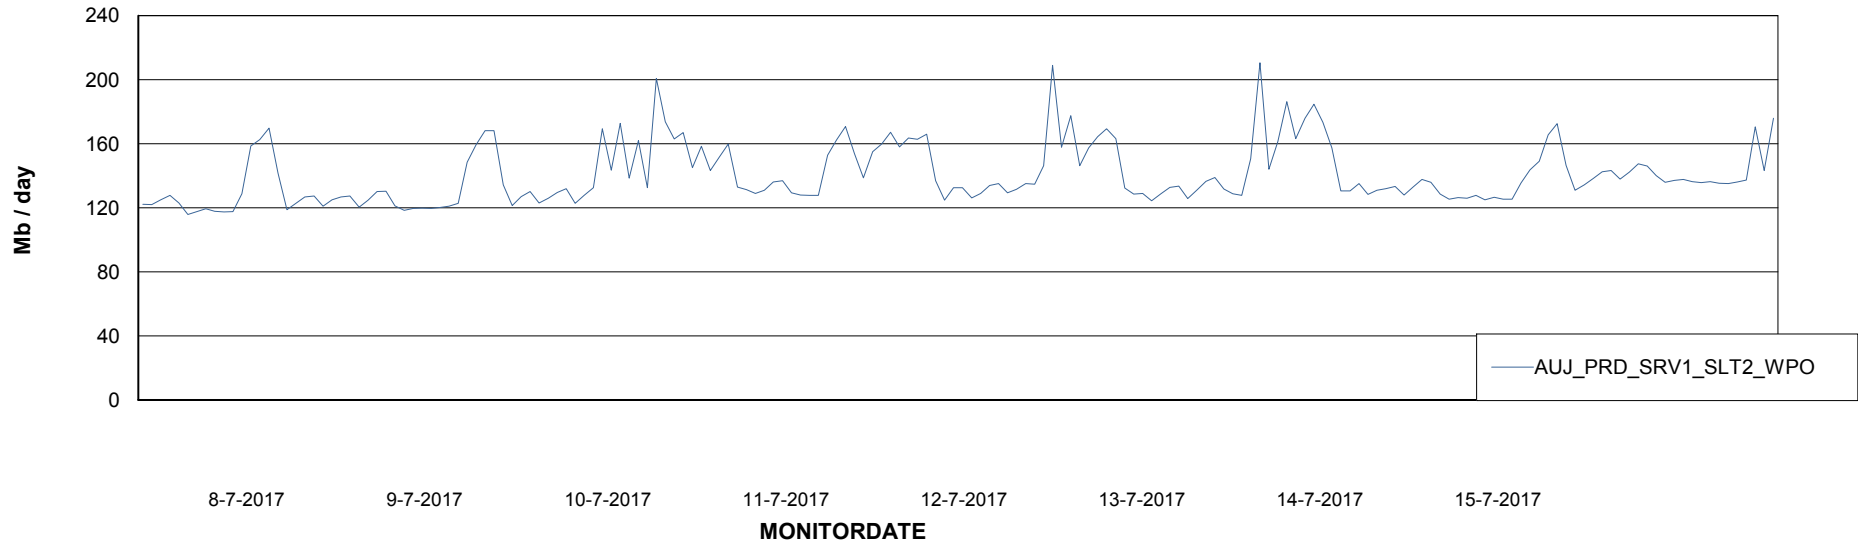

ABSSolute Web Component Services

Avg memory used per ABS Web component