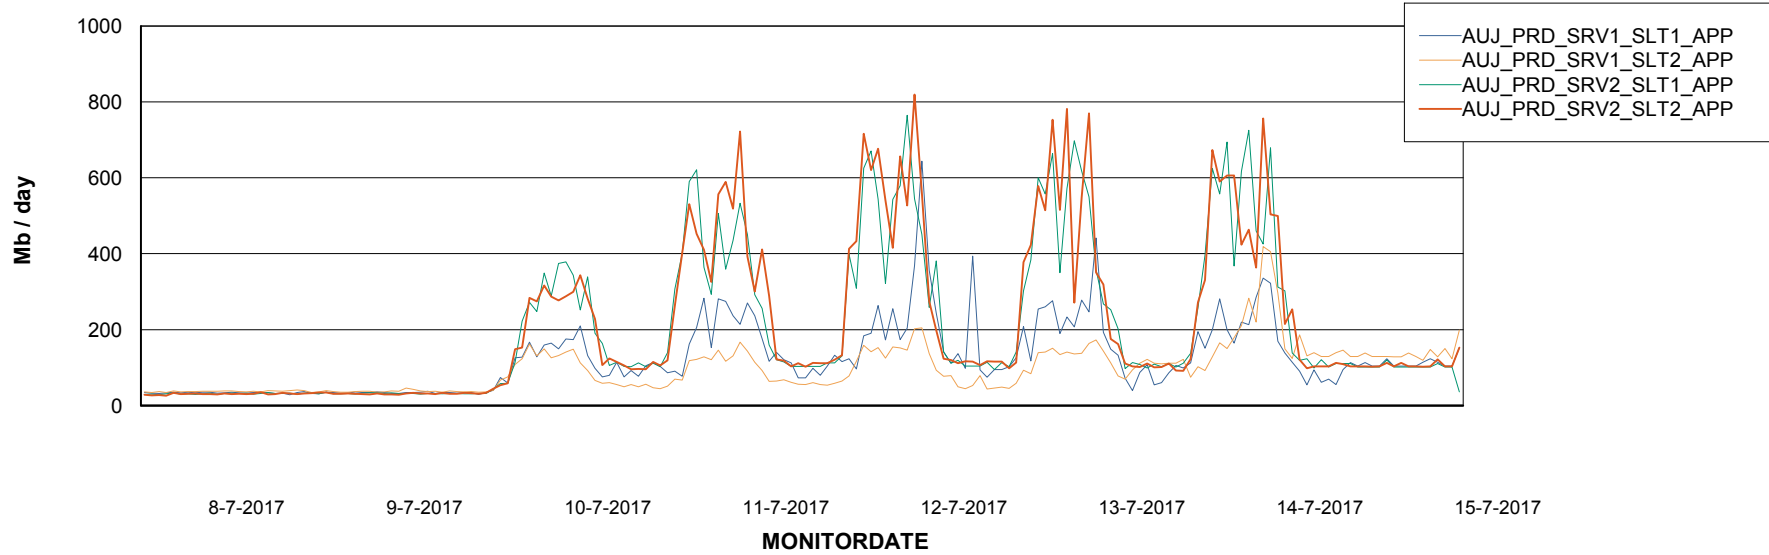

Standby Database Health AUJ_Production

Recovery lag for last 7 days

Weekly SLA Customer Report

Customer AUJ_Production
Database ID 41

ABSolute Application Server Services

Avg memory used per ABS Server Service