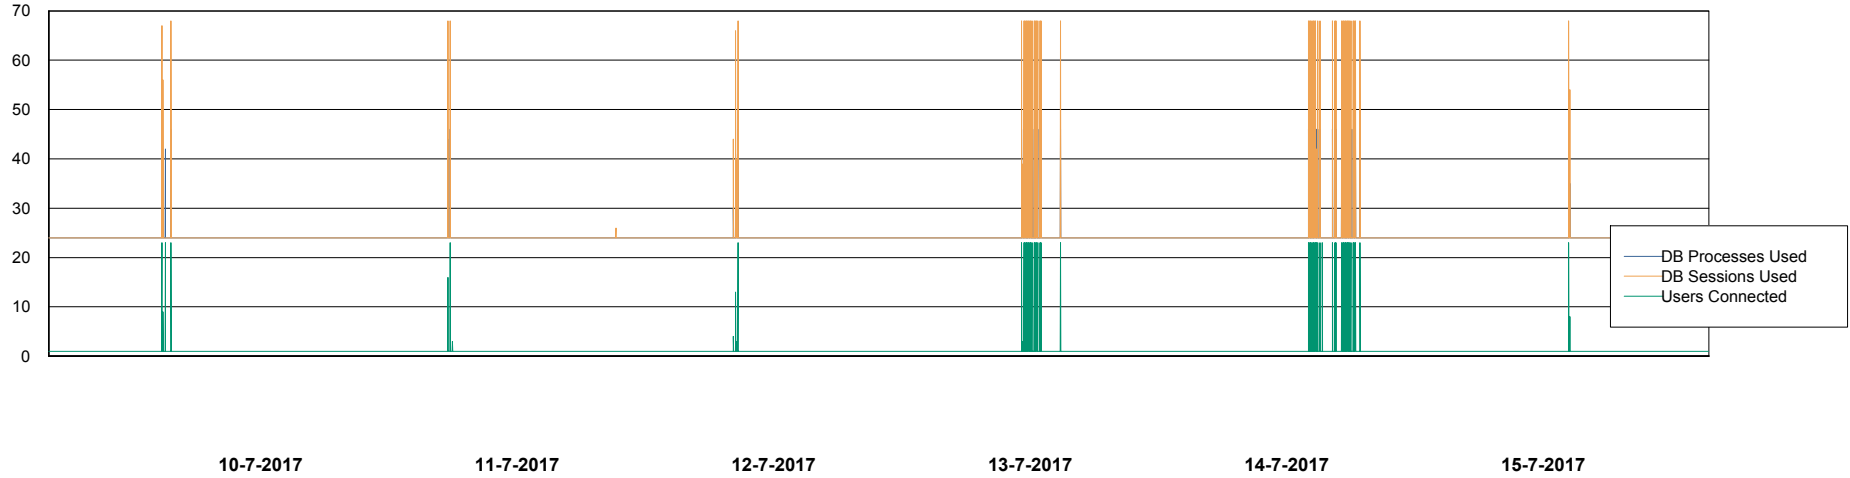

Database Performance AUJ_DB5_Standby

DB Processes Max 300
DB Sessions Max 480

Weekly SLA Customer Report

Customer AUJ_Production
Database ID 41

Database Performance AUJ_DB6_Standby2

DB Processes Max 300
DB Sessions Max 480