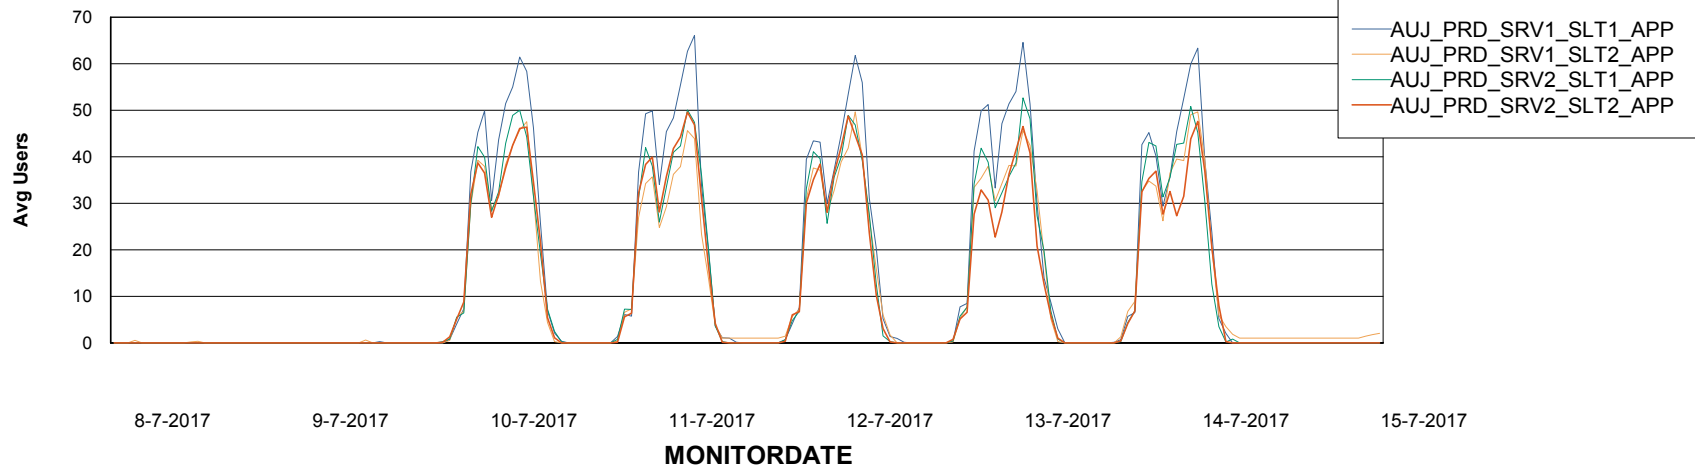

Avg users per day per ABS server