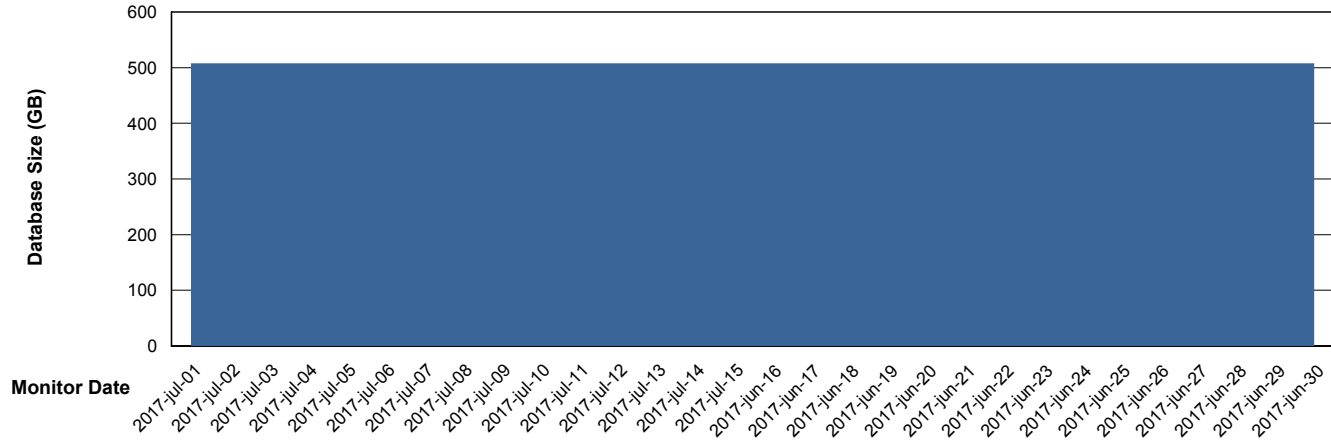

DATABASE SIZE AUJDB_BI_TS1

Database growth over last month