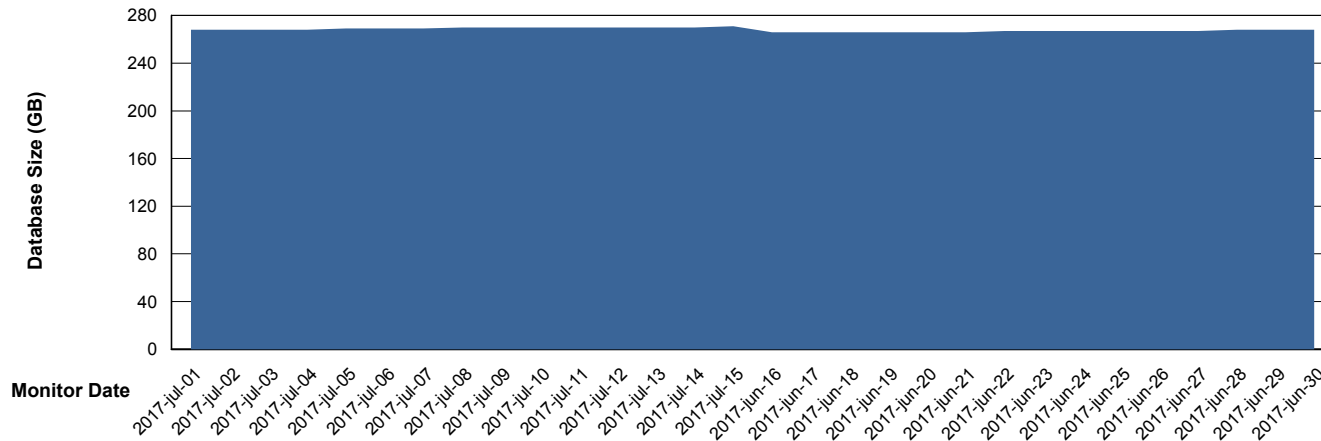

DB Processes Max 150
DB Sessions Max 248

Weekly SLA Customer Report

Customer AUJ_Production
Database ID 41

DATABASE SIZE AUJ_DB4_Primary

Database growth over last month

DATABASE SIZE AUJDB_BI

Database growth over last month