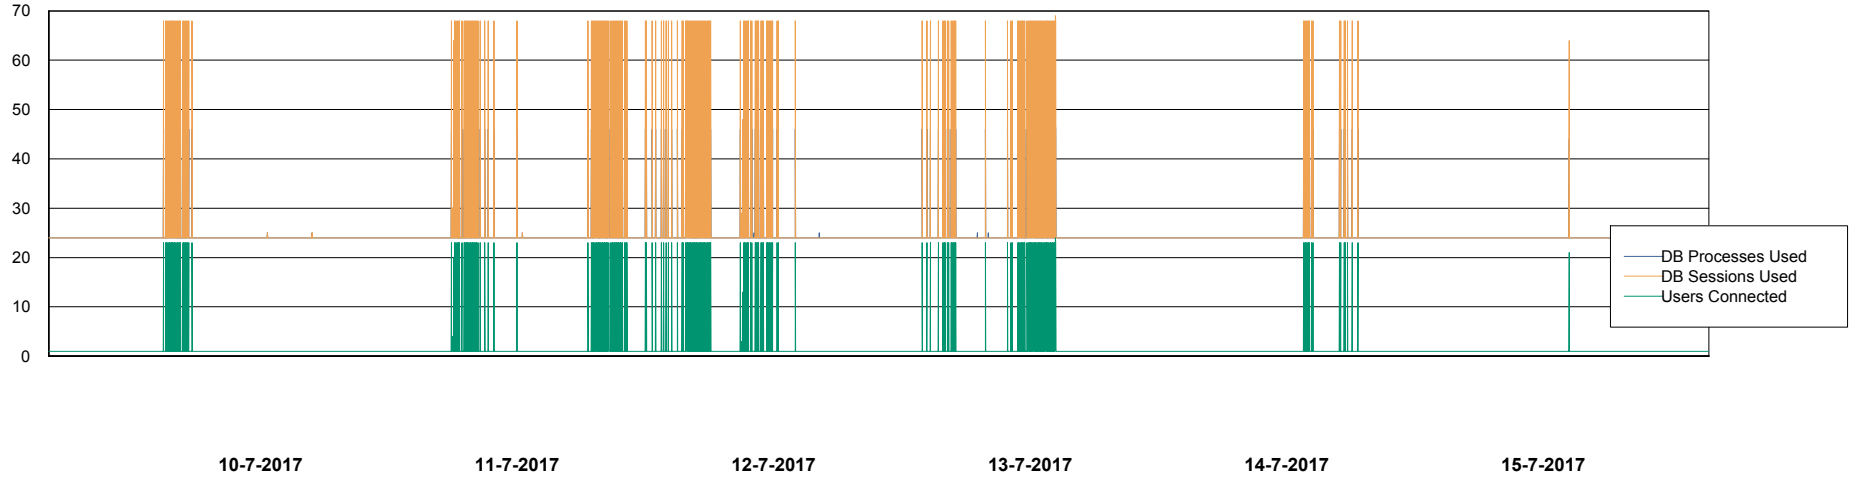

Database Performance AUJ_DB5_Standby

DB Processes Max 300
DB Sessions Max 480