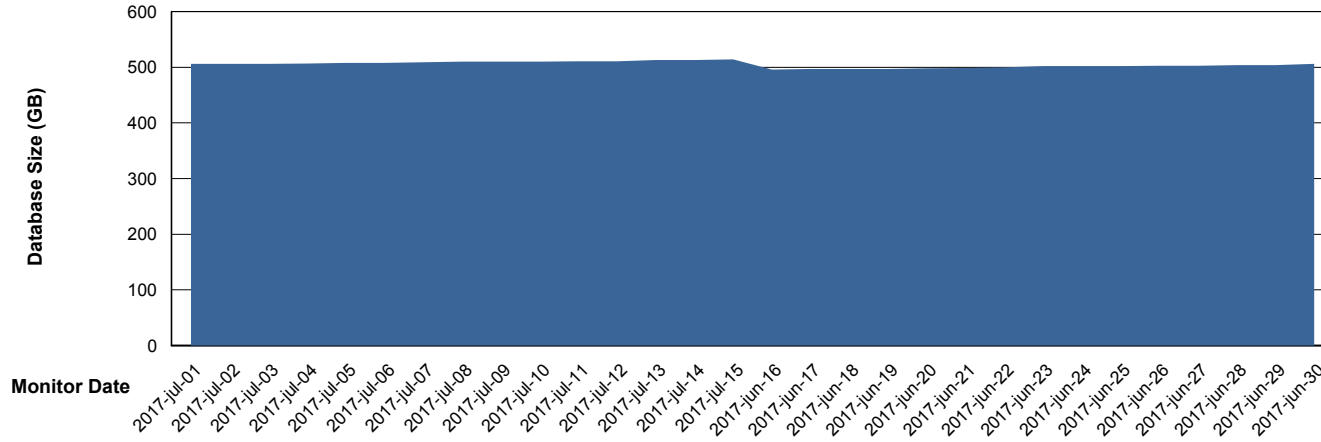

DB Processes Max 150
DB Sessions Max 248

Weekly SLA Customer Report

Customer AUJ_Production
Database ID 41

DATABASE SIZE AUJ_DB4_Primary

Database growth over last month

DATABASE SIZE AUJDB_BI

Database growth over last month