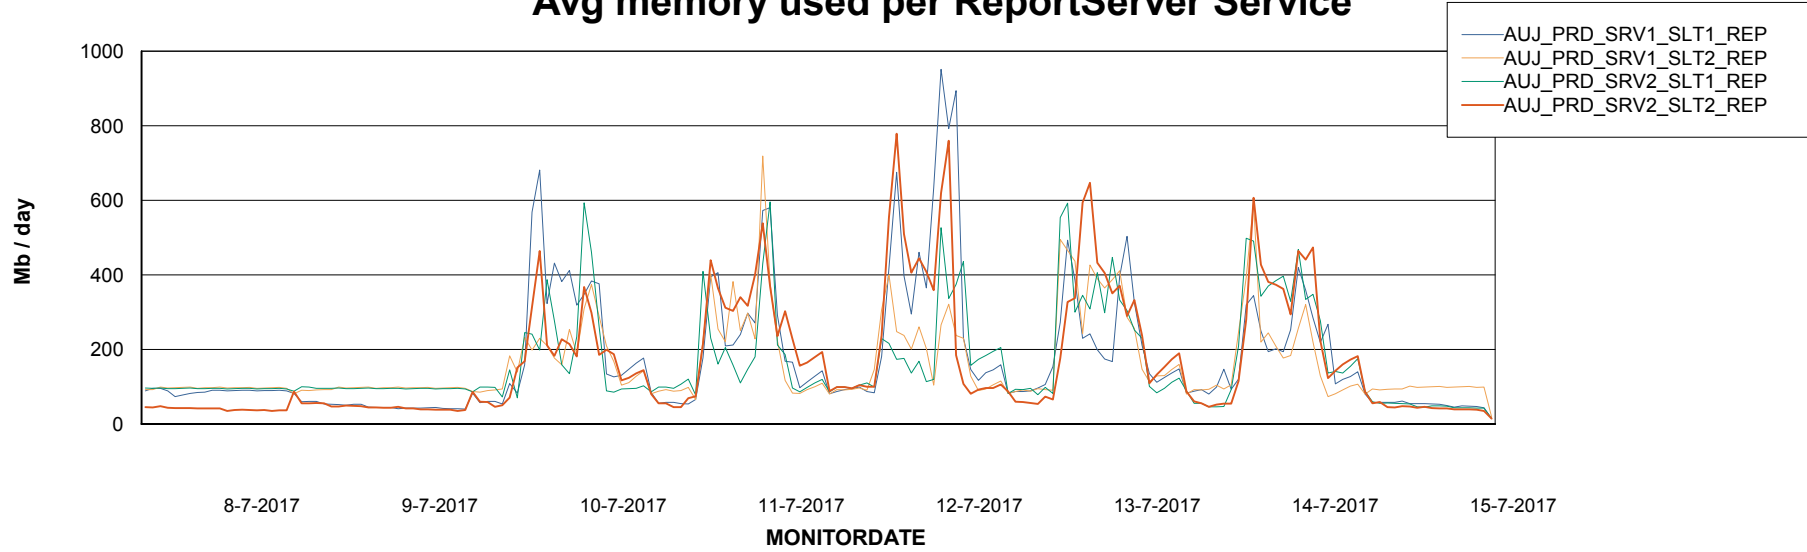

Avg users per day per ABS server

Weekly SLA Customer Report

Customer AUJ_Production
Database ID 41

ABSolute Application ReportServer Services

Avg memory used per ReportServer Service

Weekly SLA Customer Report