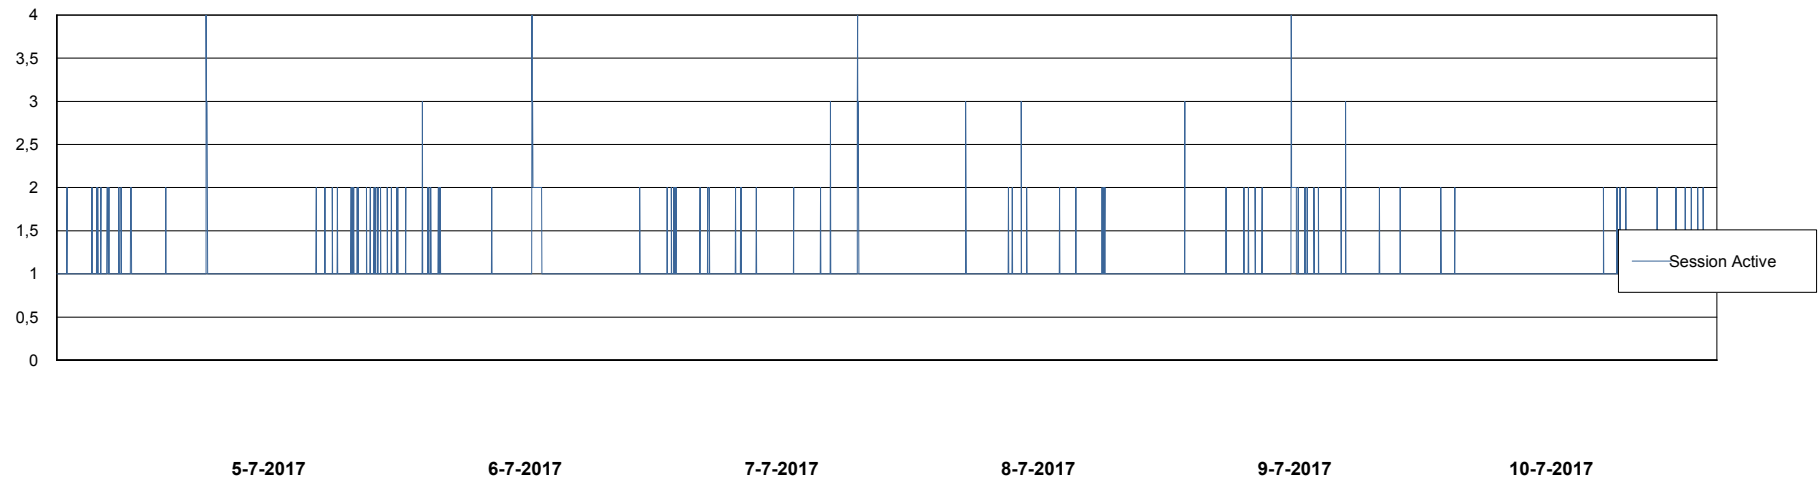

Harddisk Usage WBL_PRD_ORACLE2

	Free disk space on c: (%)	Total disk space on c: (Gb)	Free disk space on d: (%)	Total disk space on d: (Gb)	Free disk space on e: (%)	Total disk space on e: (Gb)	Free disk space on f: (%)	Total disk space on f: (Gb)
10-7-2017	76	120	90	200	89	200	96	200
9-7-2017	76	120	90	200	89	200	96	200
8-7-2017	76	120	90	200	89	200	95	200
7-7-2017	76	120	90	200	89	200	95	200
6-7-2017	76	120	90	200	89	200	96	200
5-7-2017	76	120	90	200	89	200	96	200
4-7-2017	76	120	90	200	89	200	96	200

Weekly SLA Customer Report

Customer WBL_Production
Database ID 40

Database Performance WBLDB_Production

DB Processes Max 500
DB Sessions Max 772

Weekly SLA Customer Report

Customer WBL_Production
Database ID 40