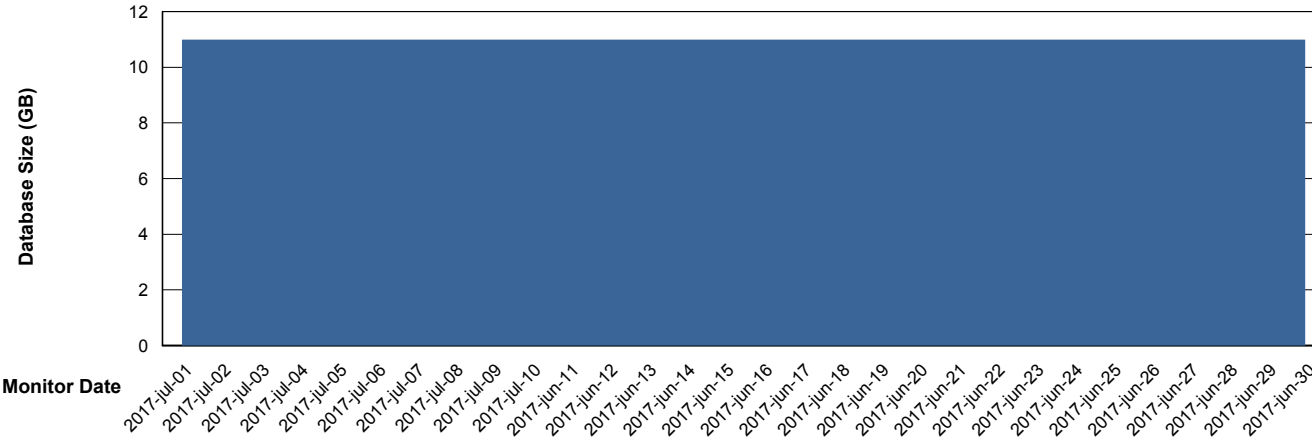

Database Performance WBLDB_Standby

DB Processes Max 500
DB Sessions Max 772

Weekly SLA Customer Report

Customer WBL_Production
 Database ID 40

DATABASE SIZE WBLDB_Production

Database growth over last month

Database Tablespace WBLDB_Production

Date	Tablespace Name	Filesize (Gb)	Usedsize (Gb)	Percentage free
10-7-2017	ABSDATA	6	5	17
	INDX	8	5	38
9-7-2017	ABSDATA	6	5	17
	INDX	8	5	38
8-7-2017	ABSDATA	6	5	17
	INDX	8	5	38
7-7-2017	ABSDATA	6	5	17
	INDX	8	5	38
6-7-2017	ABSDATA	6	5	17
	INDX	8	5	38
5-7-2017	ABSDATA	6	5	17
	INDX	8	5	38
4-7-2017	ABSDATA	6	5	17
	INDX	8	5	38