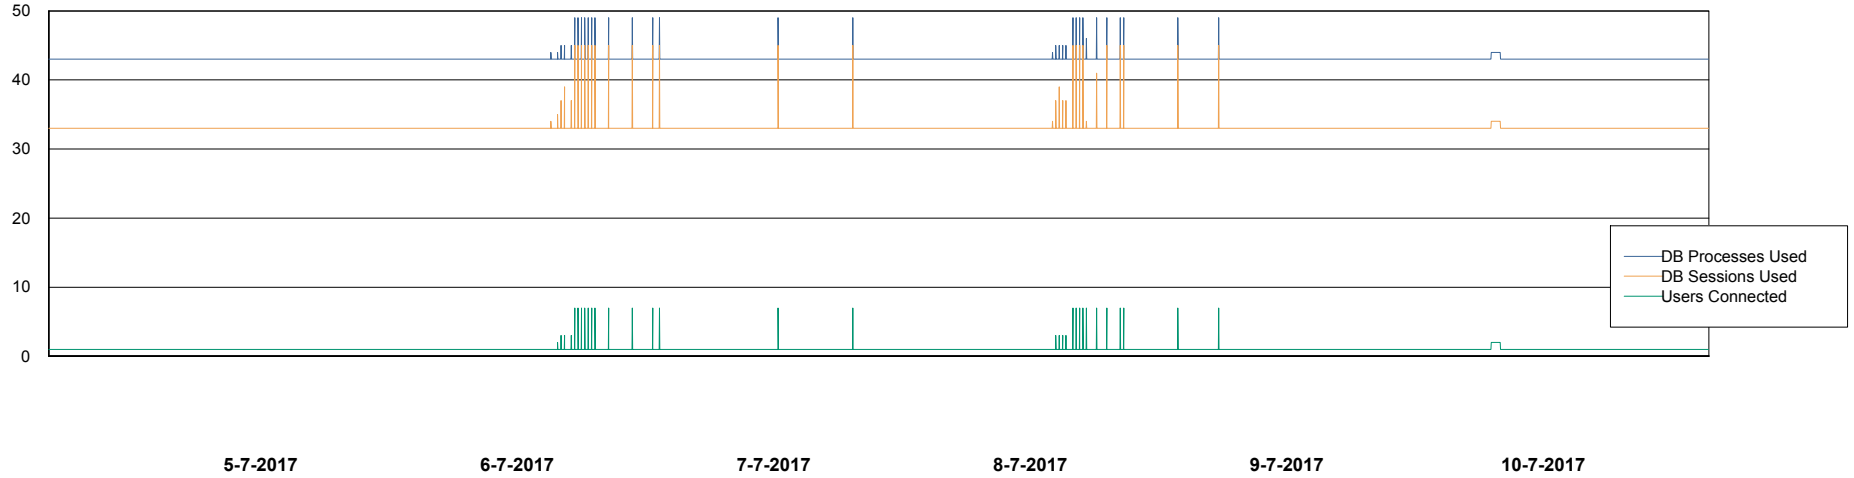

Weekly SLA Customer Report

Customer WBL_Production
Database ID 40

Database Performance WBLDB_Production

DB Processes Max 500
DB Sessions Max 772

Weekly SLA Customer Report

Customer WBL_Production
Database ID 40

Database Performance WBLDB_Standby

DB Processes Max 500
DB Sessions Max 772

Weekly SLA Customer Report

Customer WBL_Production
 Database ID 40

DATABASE SIZE WBLDB_Production

Database growth over last month