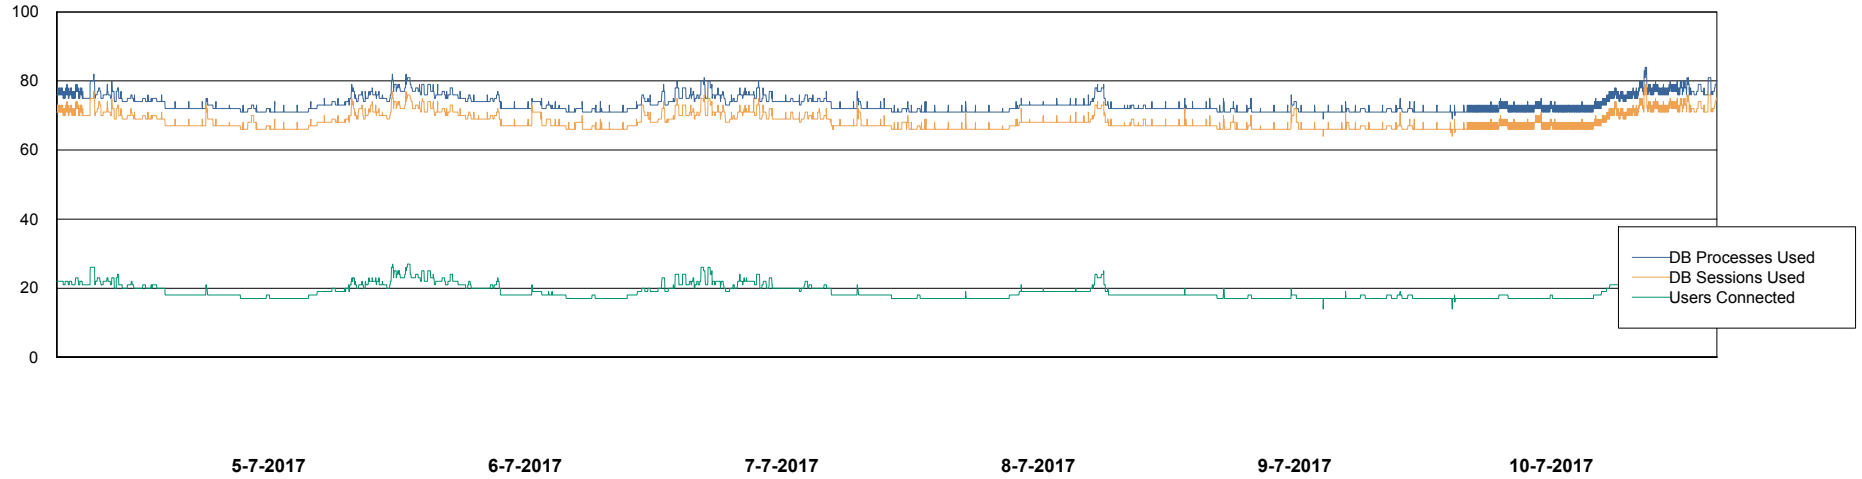

Harddisk Usage WBL_PRD_ORACLE2

	Free disk space on c: (%)	Total disk space on c: (Gb)	Free disk space on d: (%)	Total disk space on d: (Gb)	Free disk space on e: (%)	Total disk space on e: (Gb)	Free disk space on f: (%)	Total disk space on f: (Gb)
10-7-2017	76	120	90	200	89	200	96	200
9-7-2017	76	120	90	200	89	200	96	200
8-7-2017	76	120	90	200	89	200	95	200
7-7-2017	76	120	90	200	89	200	95	200
6-7-2017	76	120	90	200	89	200	96	200
5-7-2017	76	120	90	200	89	200	96	200
4-7-2017	76	120	90	200	89	200	96	200

Weekly SLA Customer Report

Customer WBL_Production
Database ID 40

Database Performance WBLDB_Production

DB Processes Max 500
DB Sessions Max 772

Weekly SLA Customer Report

Customer WBL_Production
Database ID 40