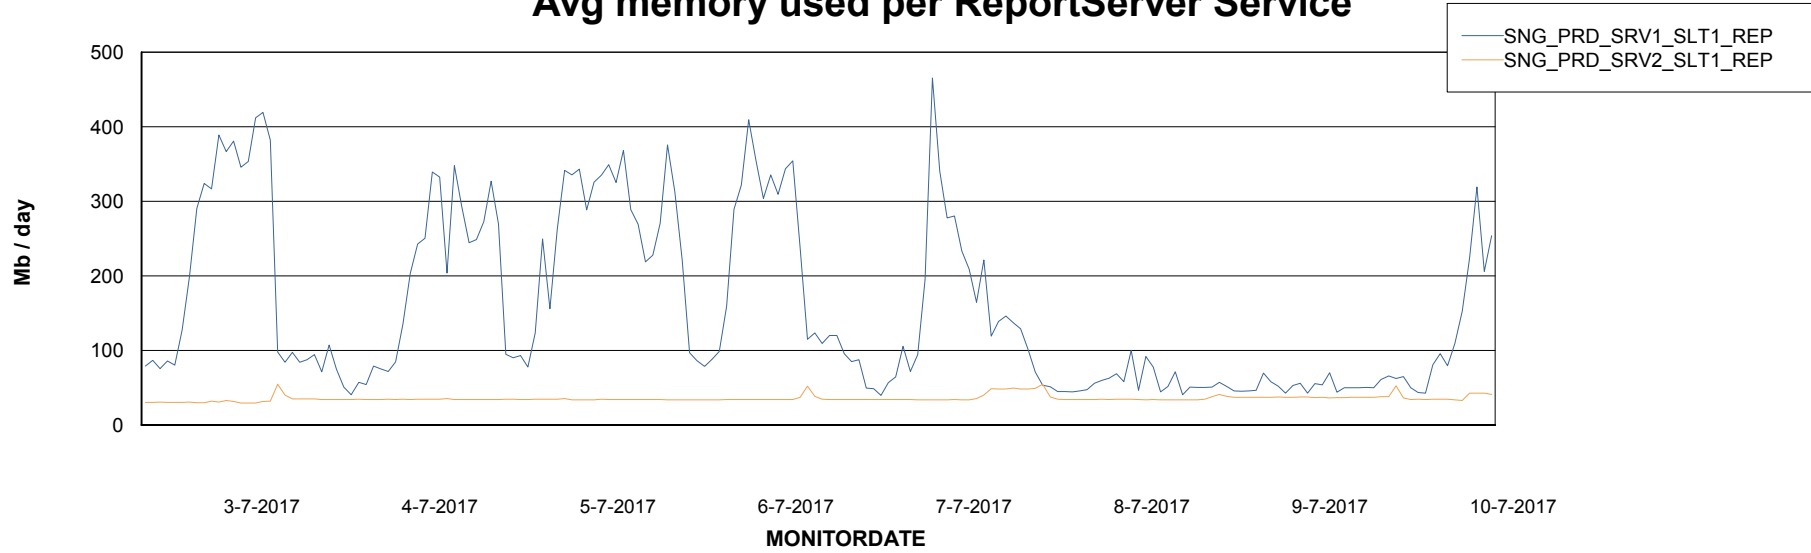

ABSSolute Application ReportServer Services

Avg memory used per ReportServer Service