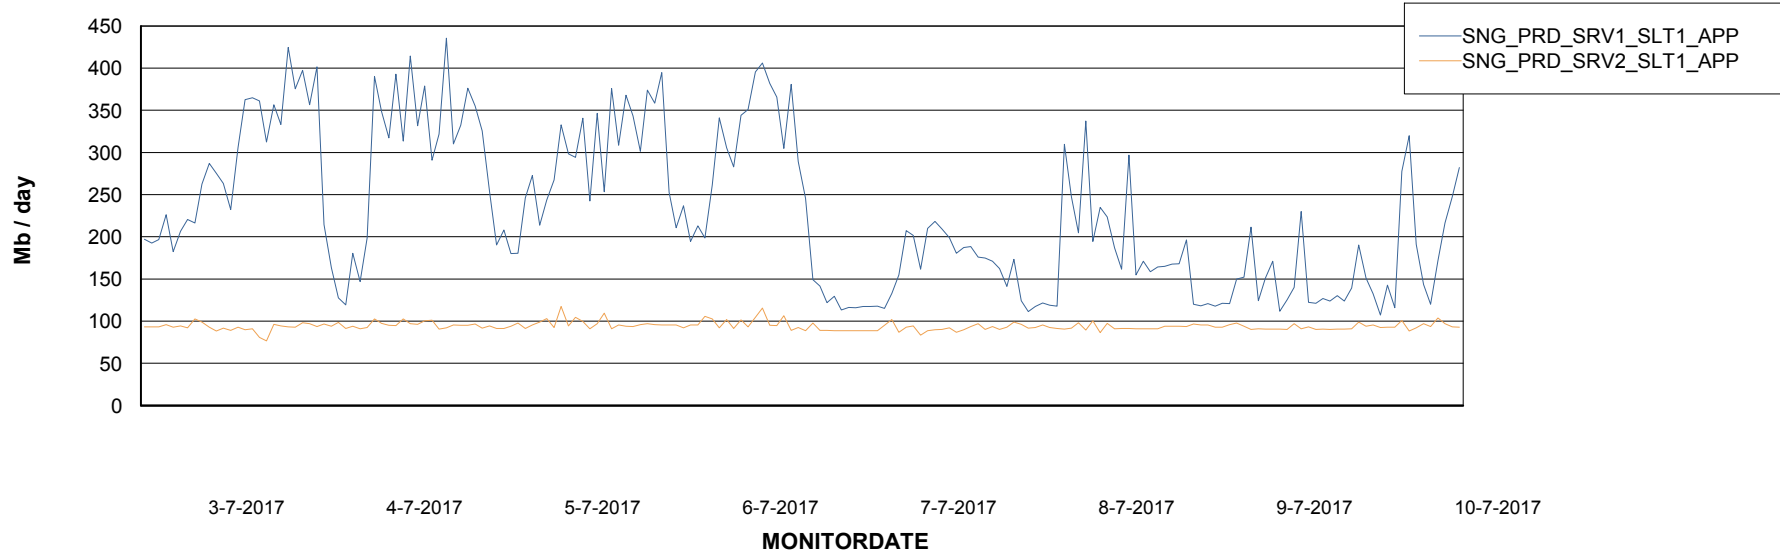

ABSSolute Application Server Services

Avg memory used per ABS Server Service