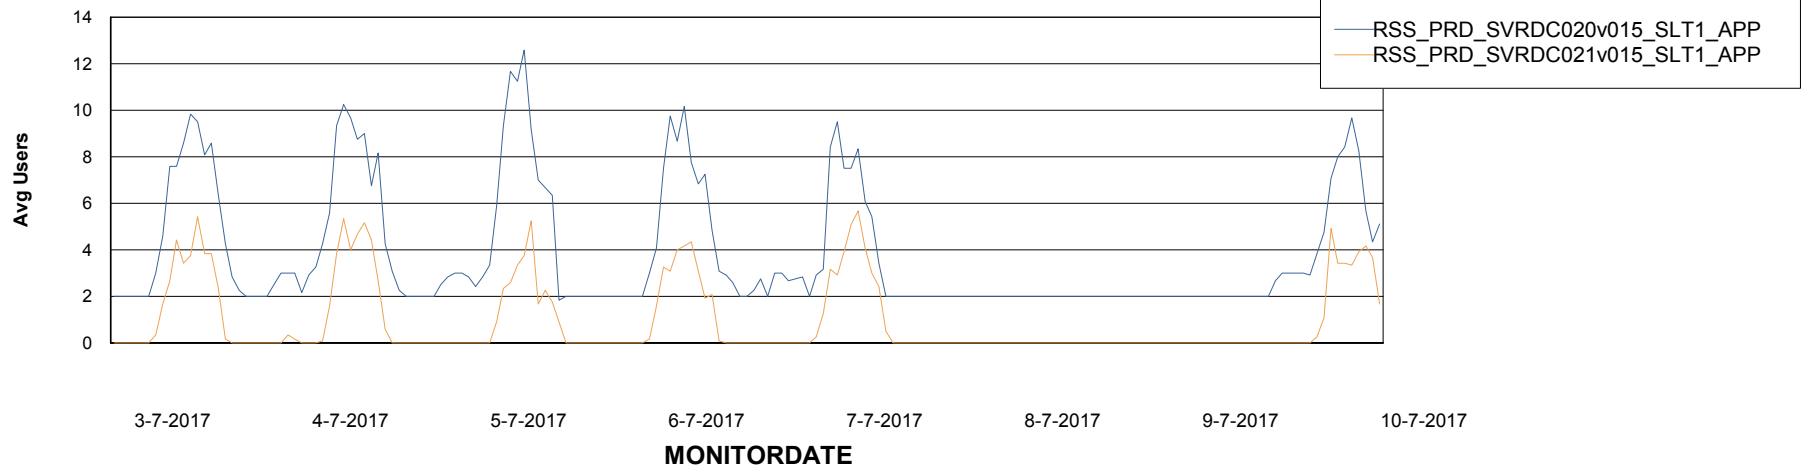

Weekly SLA Customer Report

Customer RSS Production
Database ID 52

ABSSolute Application Server Services

Avg memory used per ABS Server Service

Avg users per day per ABS server

Weekly SLA Customer Report

Customer RSS Production
Database ID 52