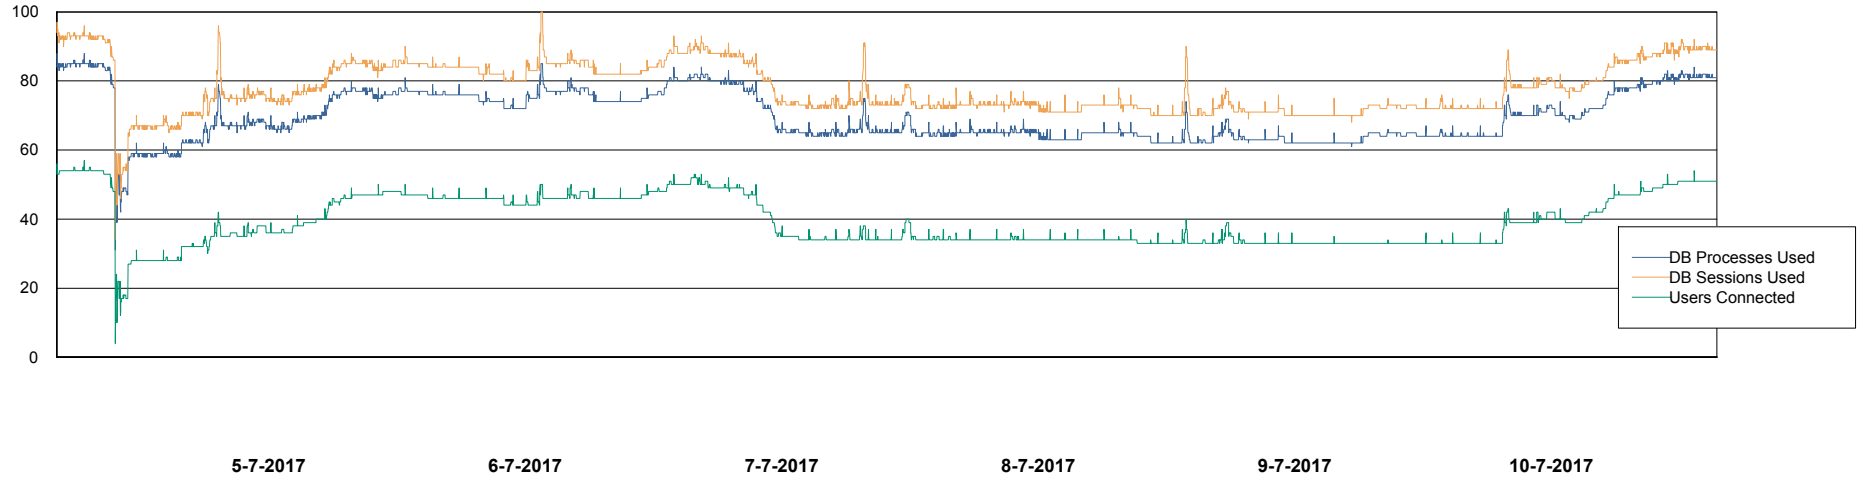

Database Performance RSSDB_Production

DB Processes Max 150
DB Sessions Max 248