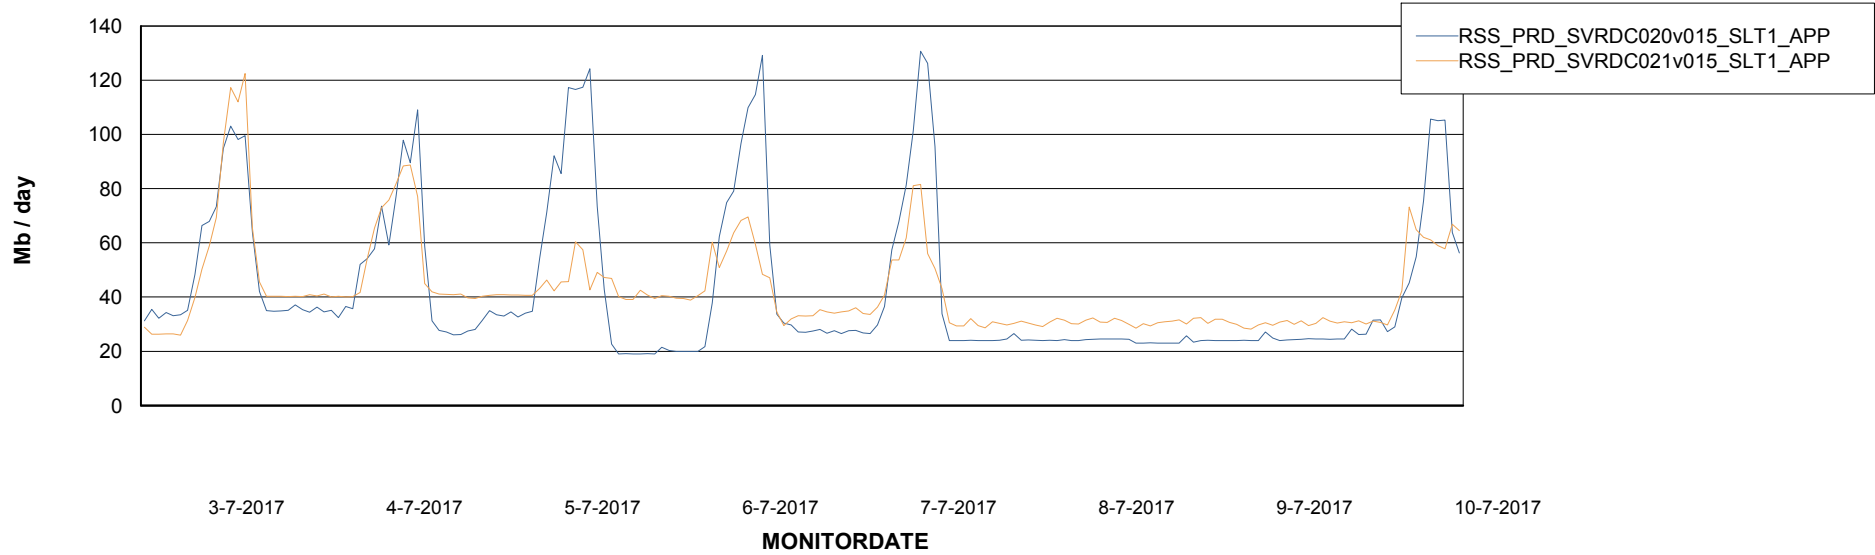

ABSSolute Application Server Services

Avg memory used per ABS Server Service