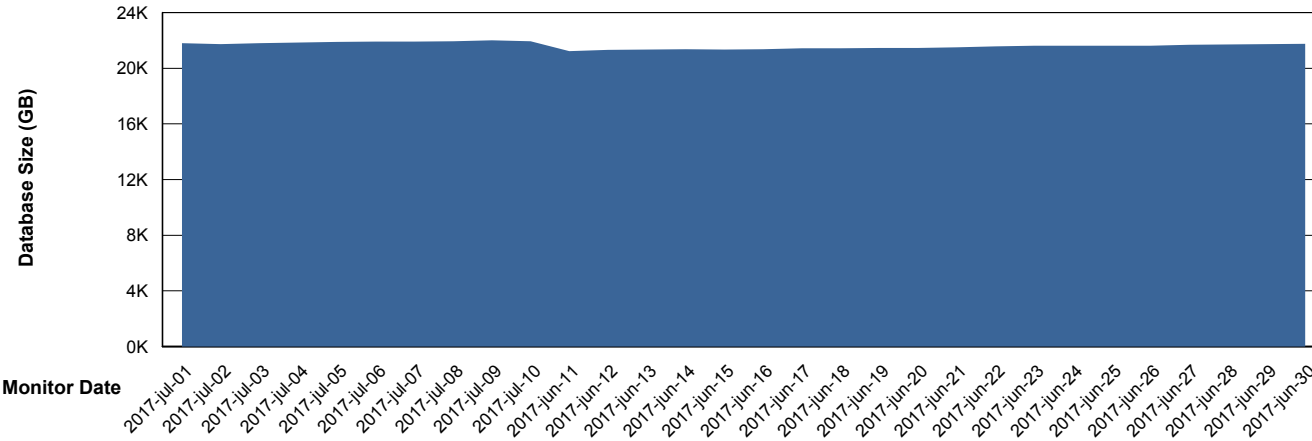

Database Performance RSSDB_Standby

DB Processes Max 150
DB Sessions Max 248

Weekly SLA Customer Report

Customer RSS Production
 Database ID 52

DATABASE SIZE RSSDB_Production

Database growth over last month

Database Tablespace RSSDB_Production

Date	Tablespace Name	Filesize (Gb)	Usedsize (Gb)	Percentage free
10-7-2017	ABSDATA	10,800	9,163	15
	INDX	14,900	11,504	23
9-7-2017	ABSDATA	10,800	9,210	15
	INDX	14,900	11,497	23
8-7-2017	ABSDATA	10,800	9,154	15
	INDX	14,900	11,497	23
7-7-2017	ABSDATA	10,800	9,130	15
	INDX	14,900	11,497	23
6-7-2017	ABSDATA	10,800	9,130	15
	INDX	14,900	11,484	23
5-7-2017	ABSDATA	10,800	9,118	16
	INDX	14,900	11,475	23
4-7-2017	ABSDATA	10,800	9,109	16
	INDX	14,900	11,463	23