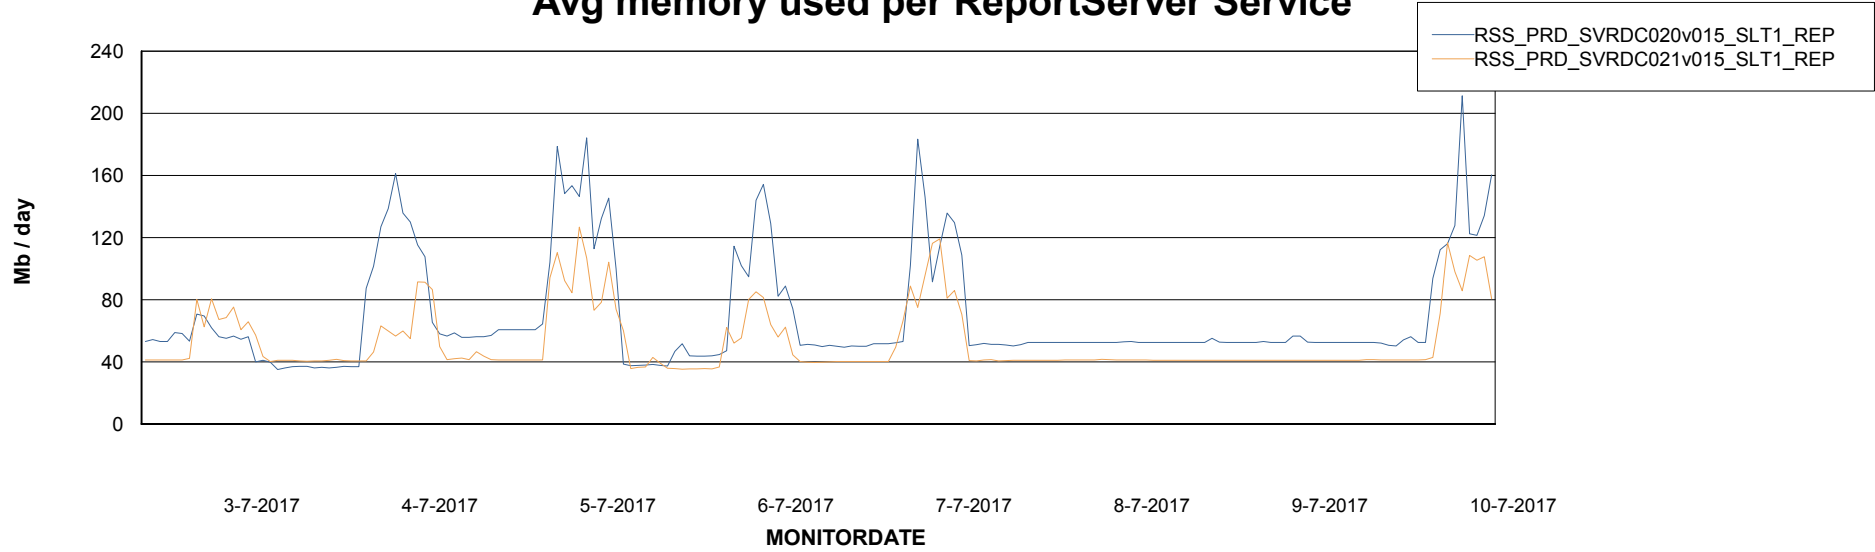

ABSSolute Application ReportServer Services

Avg memory used per ReportServer Service