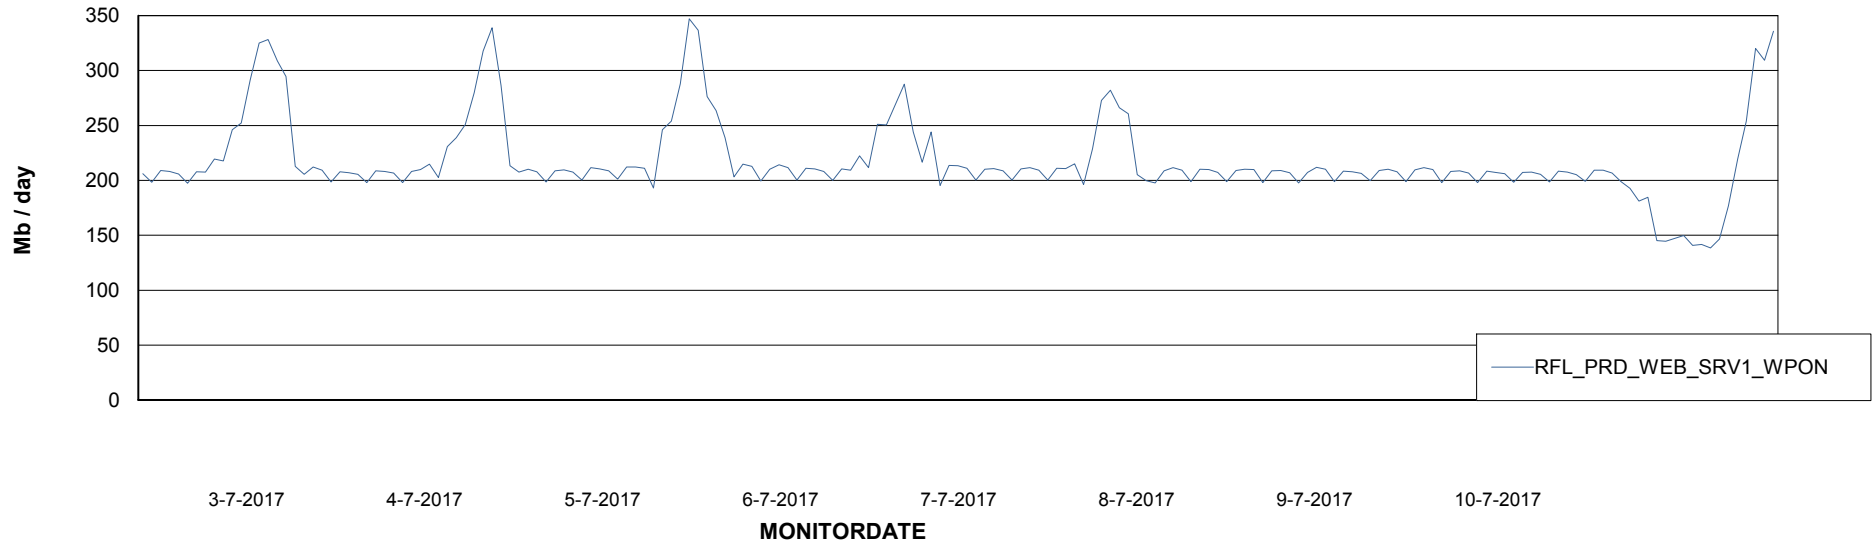

Avg memory used per ABS Server Service

Avg users per day per ABS server

Weekly SLA Customer Report

Customer RFL_Production
Database ID 36

ABSSolute Web Component Services

Avg memory used per ABS Web component