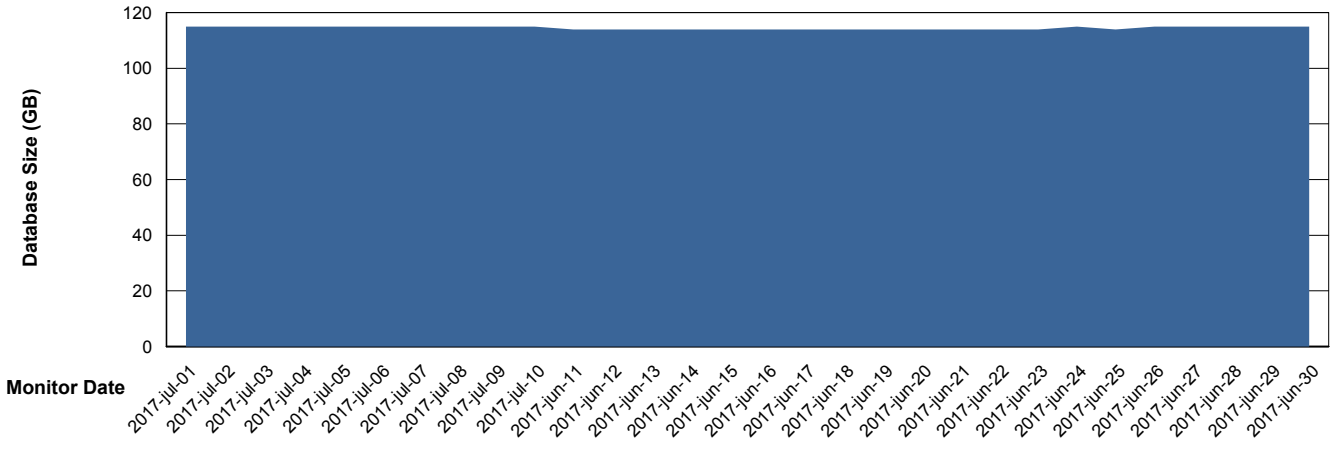

Database Performance RFLDB_Standby

DB Processes Max 500
DB Sessions Max 784

Weekly SLA Customer Report

Customer RFL_Production
 Database ID 36

DATABASE SIZE RFLDB_Production

Database growth over last month

Database Tablespace RFLDB_Production

Date	Tablespace Name	Filesize (Gb)	Usedsize (Gb)	Percentage free
10-7-2017	ABSDATA	41	35	15
	INDX	92	78	15
9-7-2017	ABSDATA	41	35	15
	INDX	92	78	15
8-7-2017	ABSDATA	41	35	15
	INDX	92	78	15
7-7-2017	ABSDATA	41	35	15
	INDX	92	78	15
6-7-2017	ABSDATA	41	35	15
	INDX	92	78	15
5-7-2017	ABSDATA	41	35	15
	INDX	92	78	15
4-7-2017	ABSDATA	41	35	15
	INDX	92	78	15