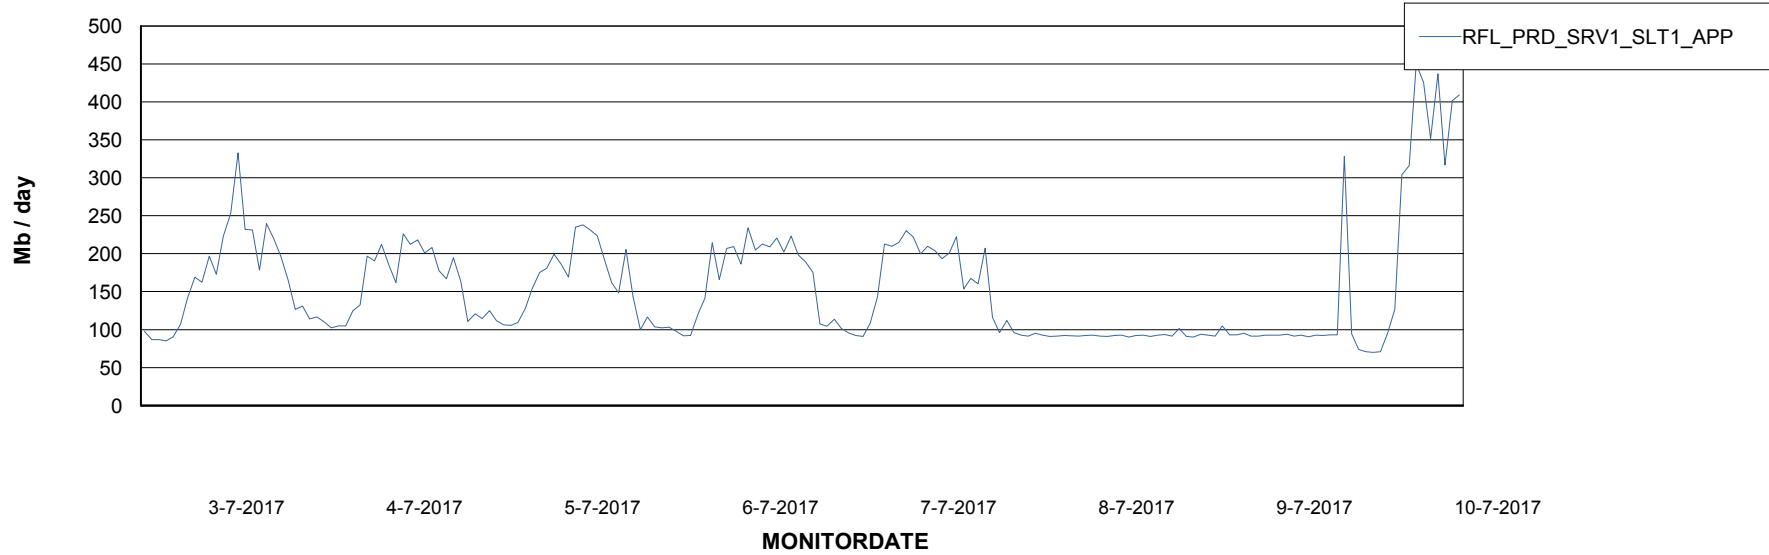

ABSSolute Application Server Services

Avg memory used per ABS Server Service