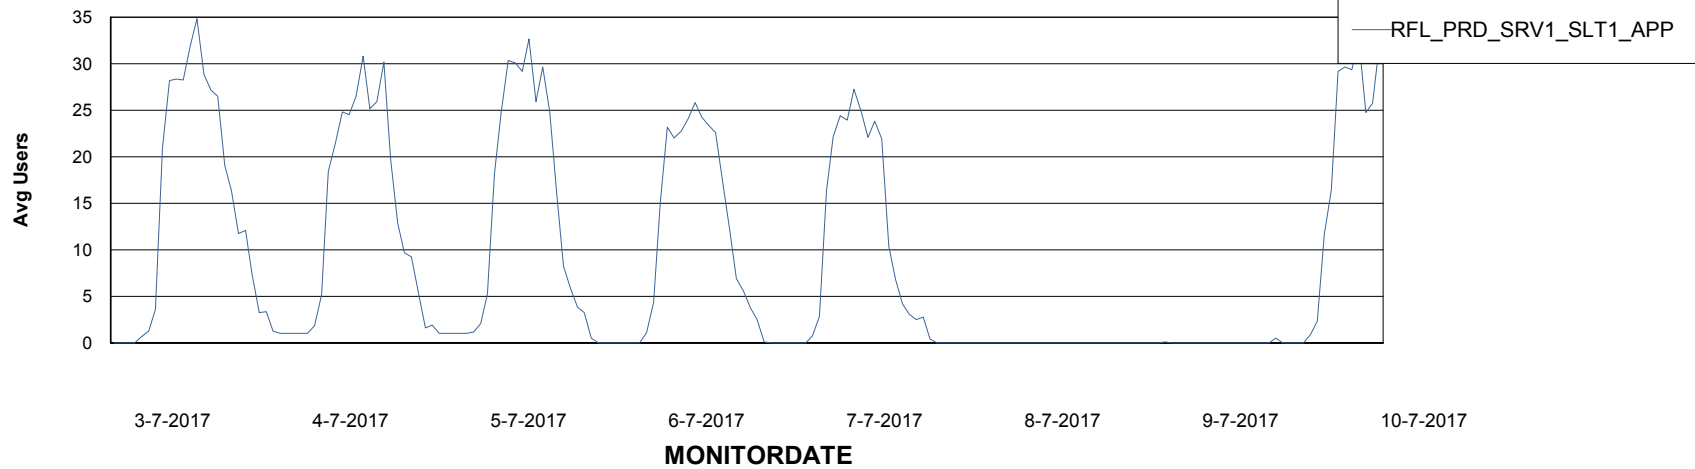

Avg users per day per ABS server