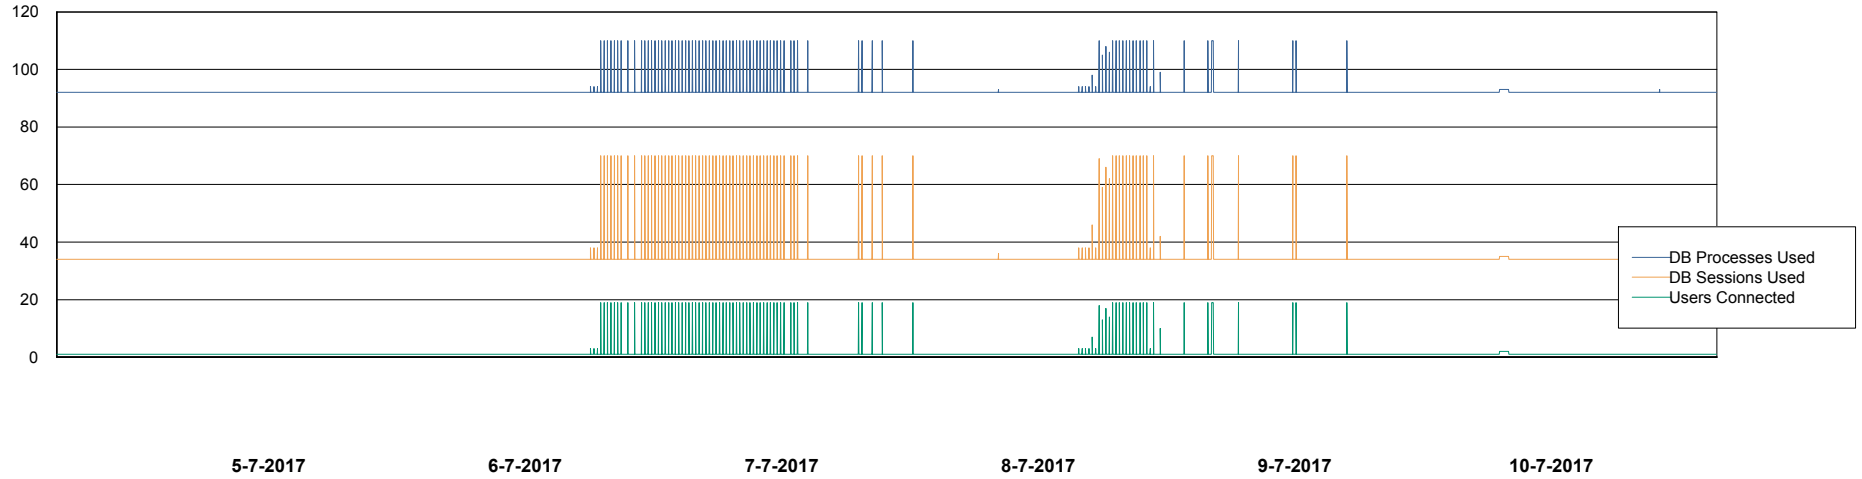

Database Performance RFLDB_Standby

DB Processes Max 500
DB Sessions Max 784