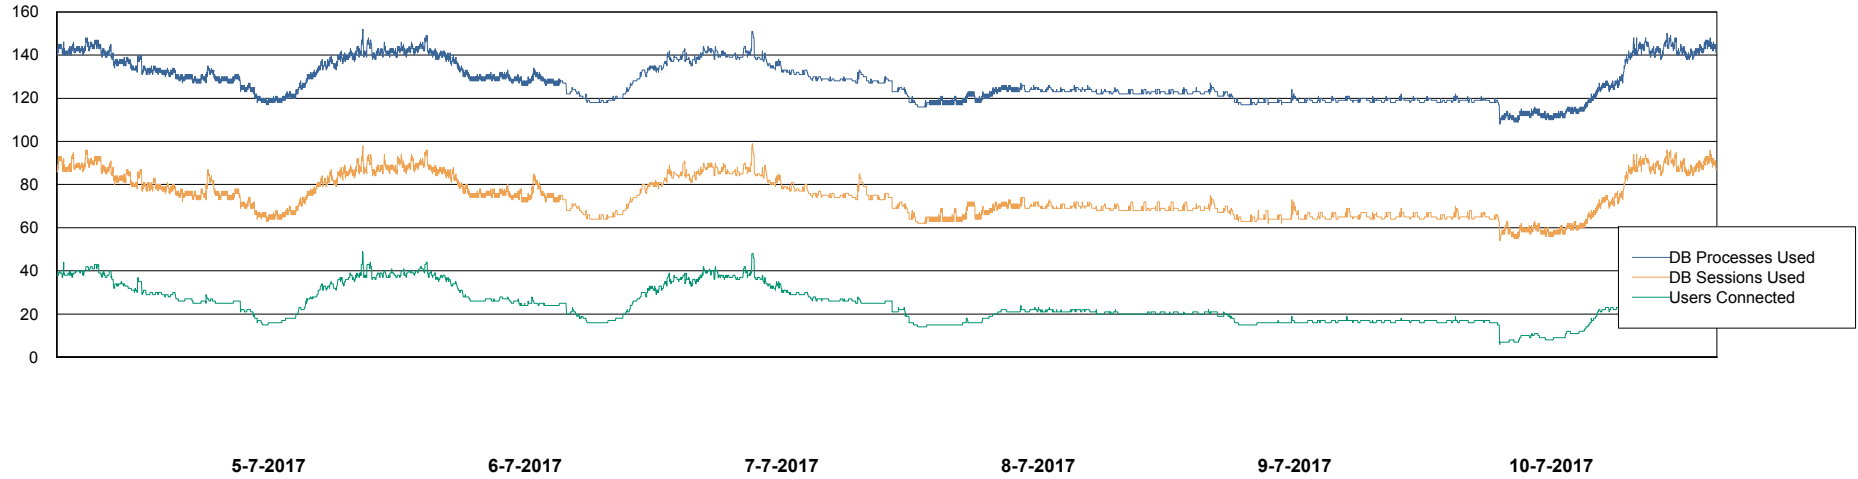

Harddisk Usage RFL_STB

	Free disk space on c: (%)	Total disk space on c: (Gb)	Free disk space on d: (%)	Total disk space on d: (Gb)	Free disk space on e: (%)	Total disk space on e: (Gb)	Free disk space on f: (%)	Total disk space on f: (Gb)
10-7-2017	59	195	85	559	72	559	61	363
9-7-2017	59	195	85	559	72	559	62	363
8-7-2017	59	195	85	559	72	559	62	363
7-7-2017	59	195	85	559	72	559	62	363
6-7-2017	59	195	85	559	72	559	62	363
5-7-2017	59	195	85	559	72	559	63	363
4-7-2017	59	195	85	559	72	559	63	363

Weekly SLA Customer Report

Customer RFL_Production
Database ID 36

Database Performance RFLDB_Production

DB Processes Max 500
DB Sessions Max 784

Weekly SLA Customer Report

Customer RFL_Production
Database ID 36