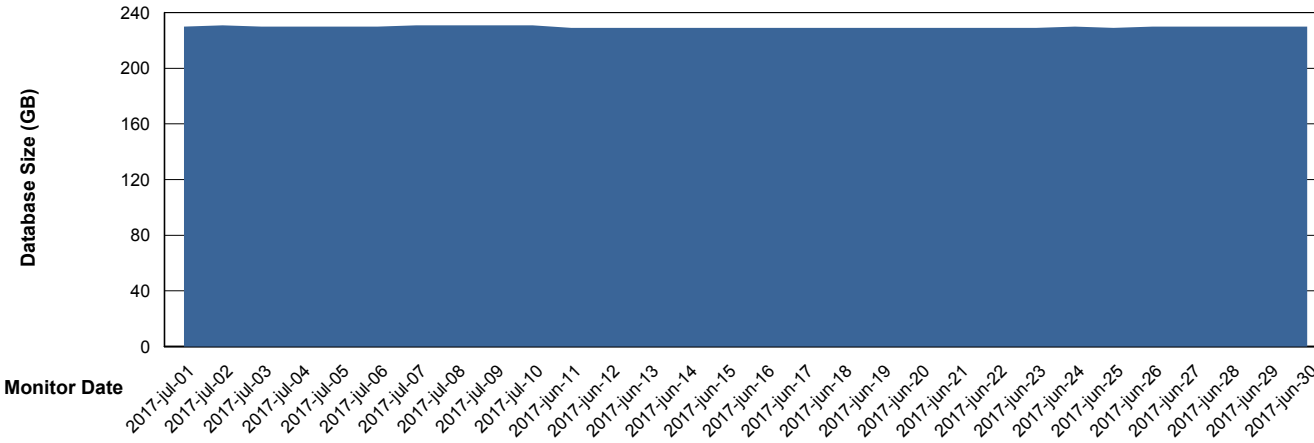

Database growth over last month

Database Tablespace PCODB_Production

Date	Tablespace Name	Filesize (Gb)	Usedsize (Gb)	Percentage free
10-7-2017	ABSDATA	95	81	15
	INDX	174	147	16
9-7-2017	ABSDATA	95	81	15
	INDX	174	147	16
8-7-2017	ABSDATA	95	81	15
	INDX	174	147	16
7-7-2017	ABSDATA	95	81	15
	INDX	174	147	16
6-7-2017	ABSDATA	95	81	15
	INDX	174	147	16
5-7-2017	ABSDATA	95	81	15
	INDX	174	147	16
4-7-2017	ABSDATA	95	81	15
	INDX	174	147	16