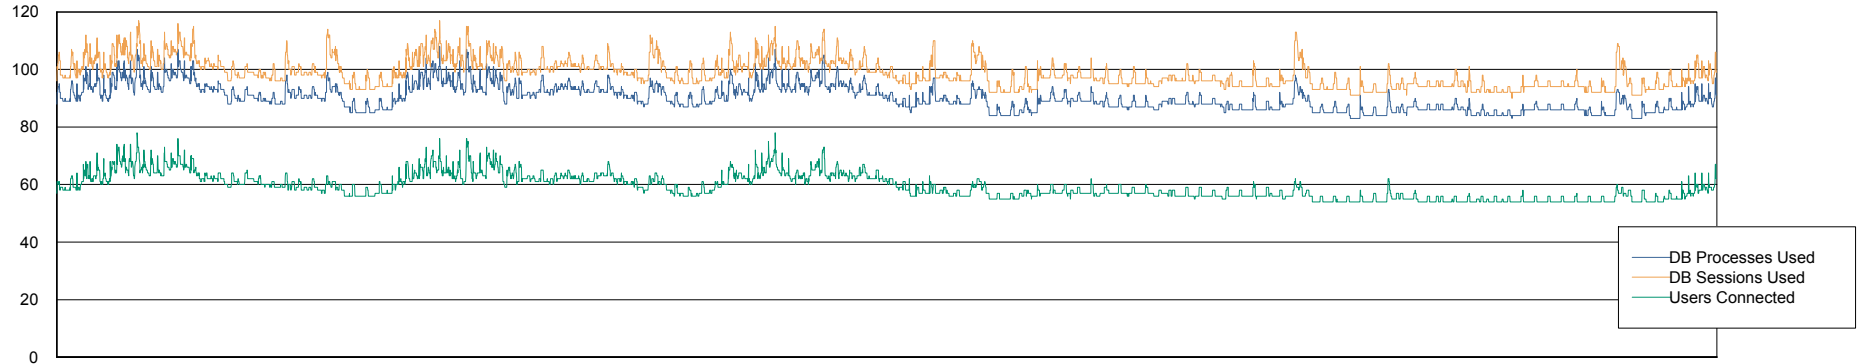

Harddisk Usage PCO_PRD_ORACLE2

	Free disk space on c: (%)	Total disk space on c: (Gb)	Free disk space on d: (%)	Total disk space on d: (Gb)
10-7-2017	77	279	42	838
9-7-2017	77	279	42	838
8-7-2017	77	279	42	838
7-7-2017	77	279	43	838
6-7-2017	77	279	43	838
5-7-2017	77	279	44	838
4-7-2017	77	279	44	838

Weekly SLA Customer Report

Customer PCO Production
Database ID 44

Database Performance PCODB_Production

DB Processes Max 300
DB Sessions Max 480

5-7-2017 6-7-2017 7-7-2017 8-7-2017 9-7-2017 10-7-2017

5-7-2017 6-7-2017 7-7-2017 8-7-2017 9-7-2017 10-7-2017