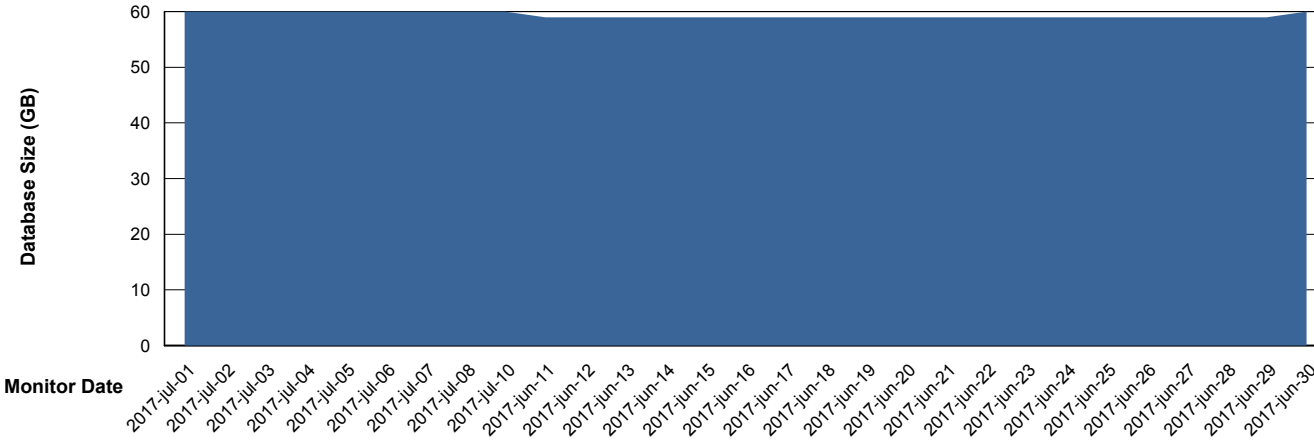

Database Performance JWRDB_Standby

DB Processes Max 150
DB Sessions Max 248

Weekly SLA Customer Report

Customer JWR Production
 Database ID 43

DATABASE SIZE JWRDB_Production

Database growth over last month