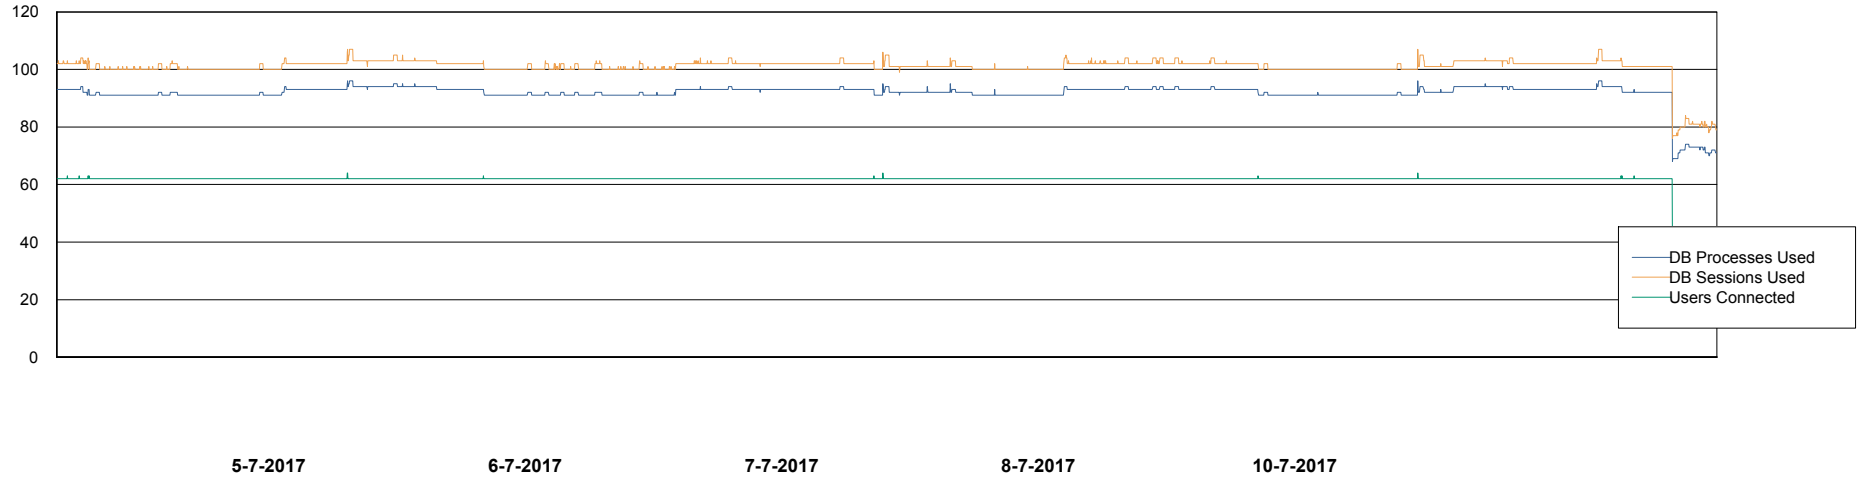

Harddisk Usage JWR_PRD_JWR-ODB-02

| | Free disk space on / (%) | Total disk space on / (Gb) | Used disk space on / (Gb) |
|-----------|--------------------------|----------------------------|---------------------------|
| 10-7-2017 | 59 | 251 | 97 |
| 8-7-2017 | 60 | 251 | 96 |
| 7-7-2017 | 60 | 251 | 96 |
| 6-7-2017 | 60 | 251 | 96 |
| 5-7-2017 | 60 | 251 | 96 |
| 4-7-2017 | 60 | 251 | 96 |

Weekly SLA Customer Report

Customer JWR Production
Database ID 43

Database Performance JWRDB_Production

DB Processes Max 150
DB Sessions Max 248

Weekly SLA Customer Report

Customer JWR Production
Database ID 43