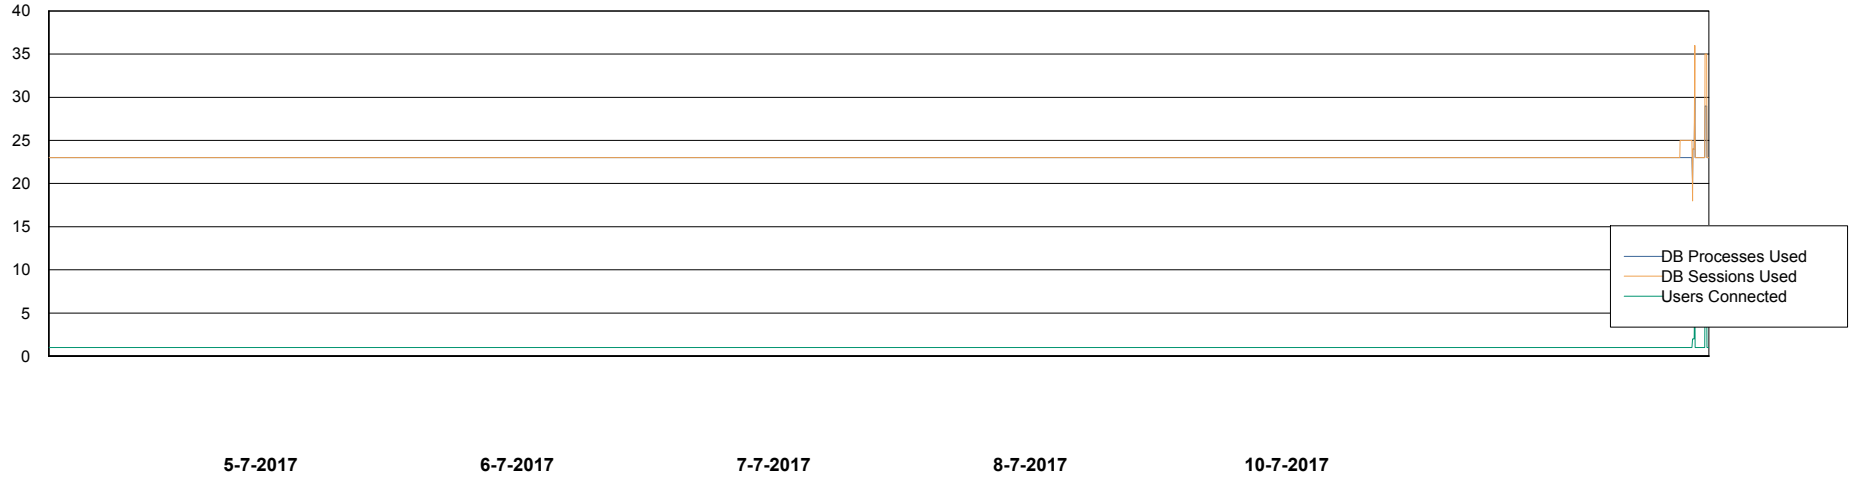

Weekly SLA Customer Report

Customer JWR Production
Database ID 43

Database Performance JWRDB_Production

DB Processes Max 150
DB Sessions Max 248

Weekly SLA Customer Report

Customer JWR Production
Database ID 43

Database Performance JWRDB_Standby

DB Processes Max 150
DB Sessions Max 248

Weekly SLA Customer Report

Customer JWR Production
 Database ID 43

DATABASE SIZE JWRDB_Production

Database growth over last month