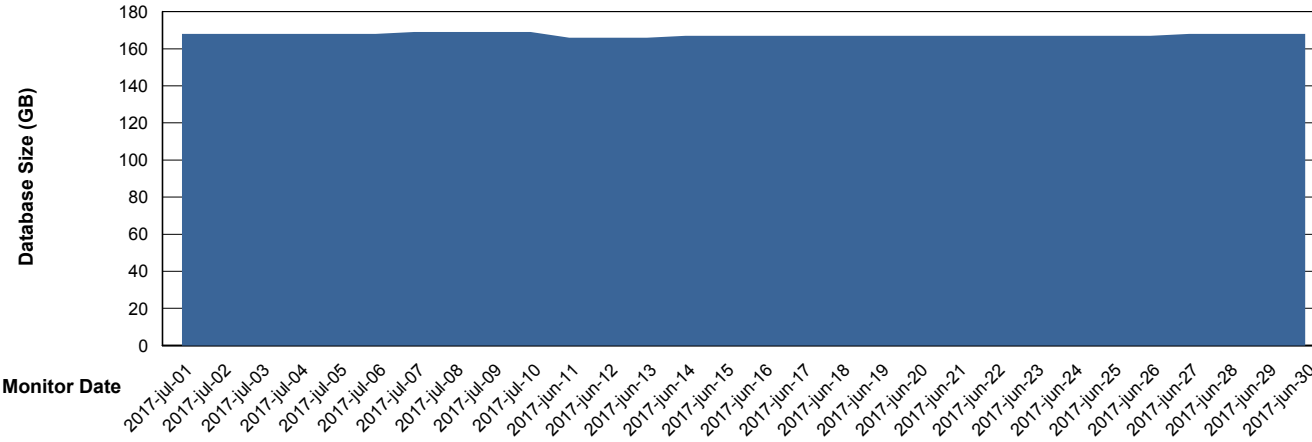

Database growth over last month

Database Tablespace FISDB_Production

Date	Tablespace Name	Filesize (Gb)	Usedsize (Gb)	Percentage free
10-7-2017	ABSDATA	88	70	20
	INDX	113	96	15
9-7-2017	ABSDATA	88	70	20
	INDX	113	96	15
8-7-2017	ABSDATA	88	70	20
	INDX	113	95	16
7-7-2017	ABSDATA	88	70	20
	INDX	113	95	16
6-7-2017	ABSDATA	88	70	20
	INDX	113	95	16
5-7-2017	ABSDATA	88	70	20
	INDX	113	94	17
4-7-2017	ABSDATA	88	70	20
	INDX	113	94	17