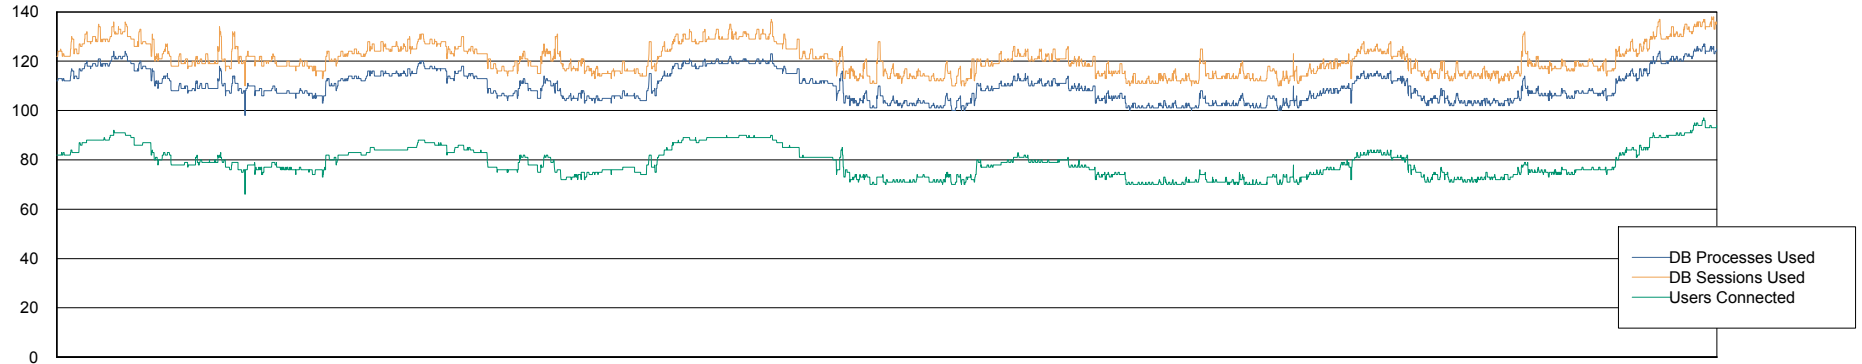

Database Performance FISDB_Production

DB Processes Max 150
DB Sessions Max 264

5-7-2017   6-7-2017   7-7-2017   8-7-2017   9-7-2017   10-7-2017