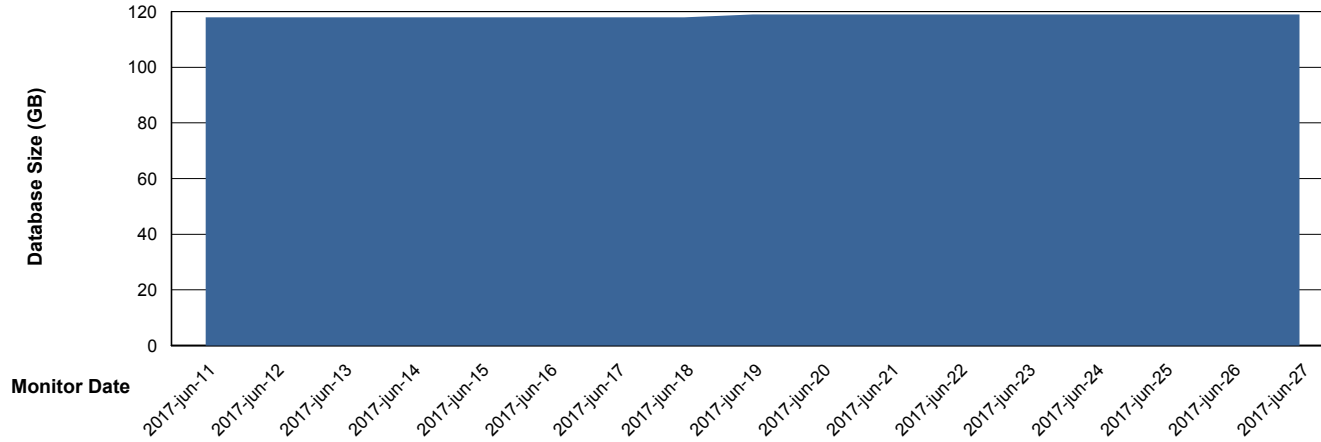

DATABASE SIZE DFDDDB_Production

Database growth over last month