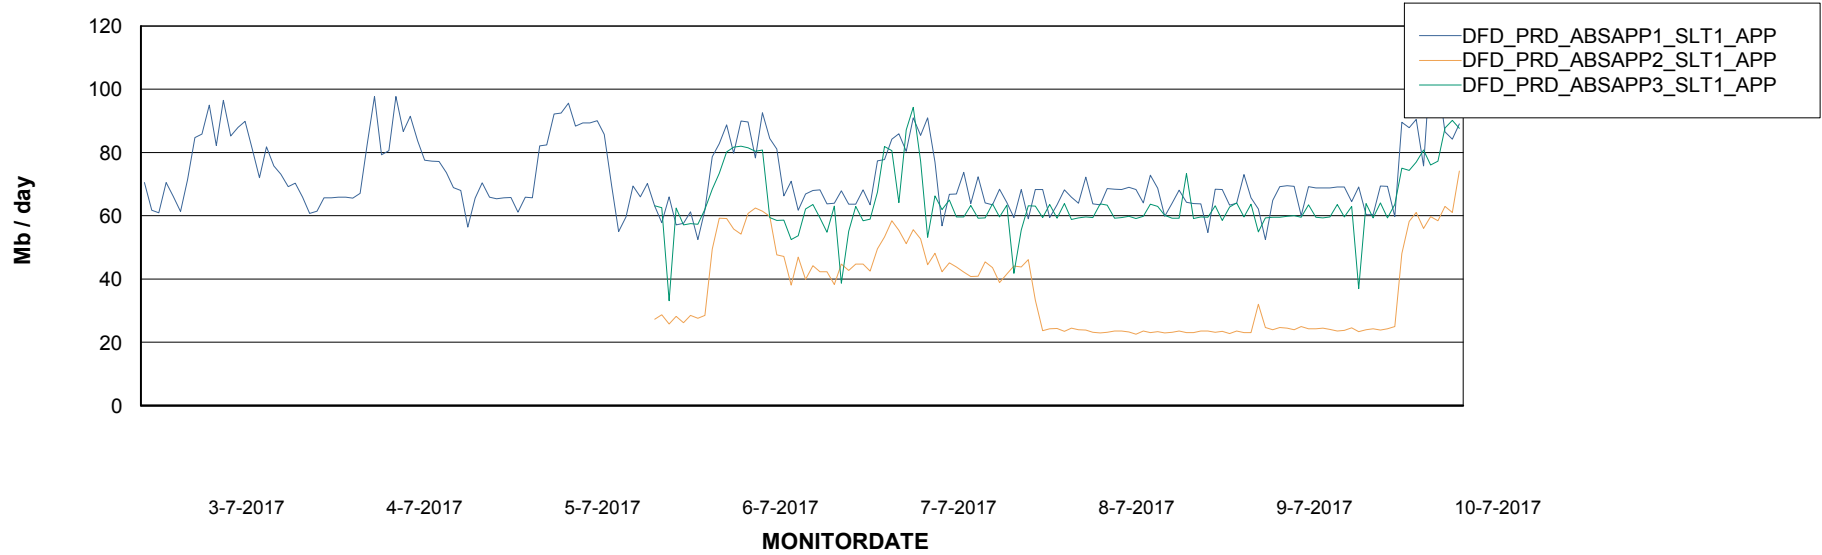

ABSSolute Application Server Services

Avg memory used per ABS Server Service