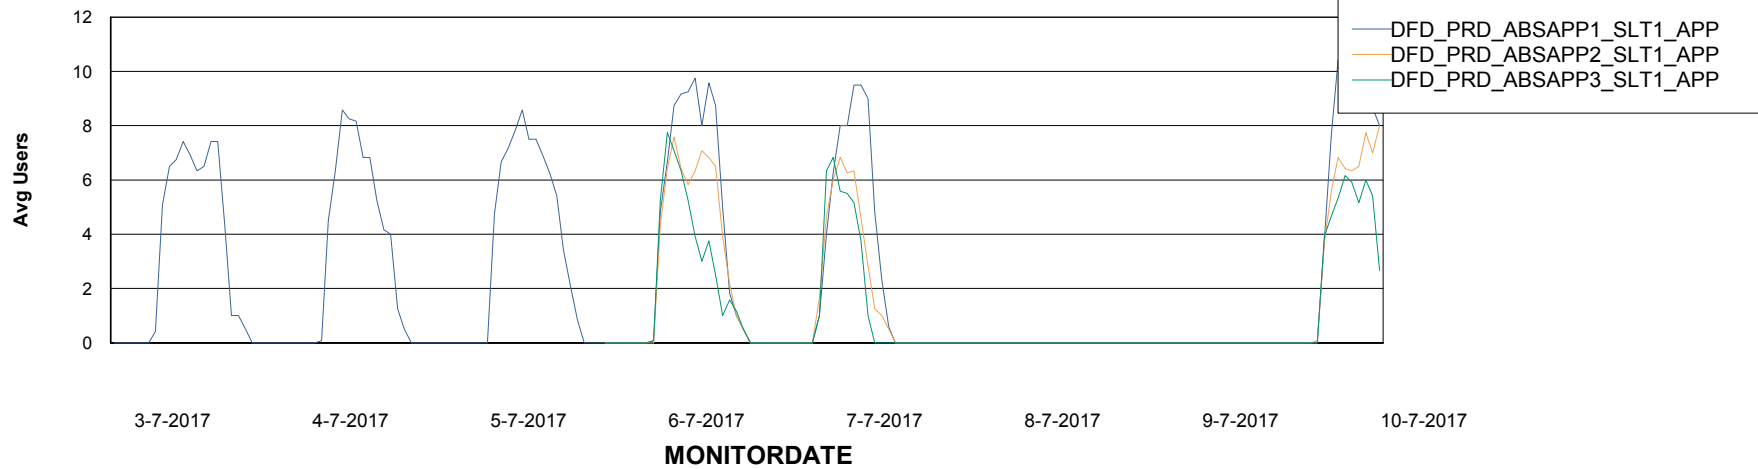

Avg users per day per ABS server