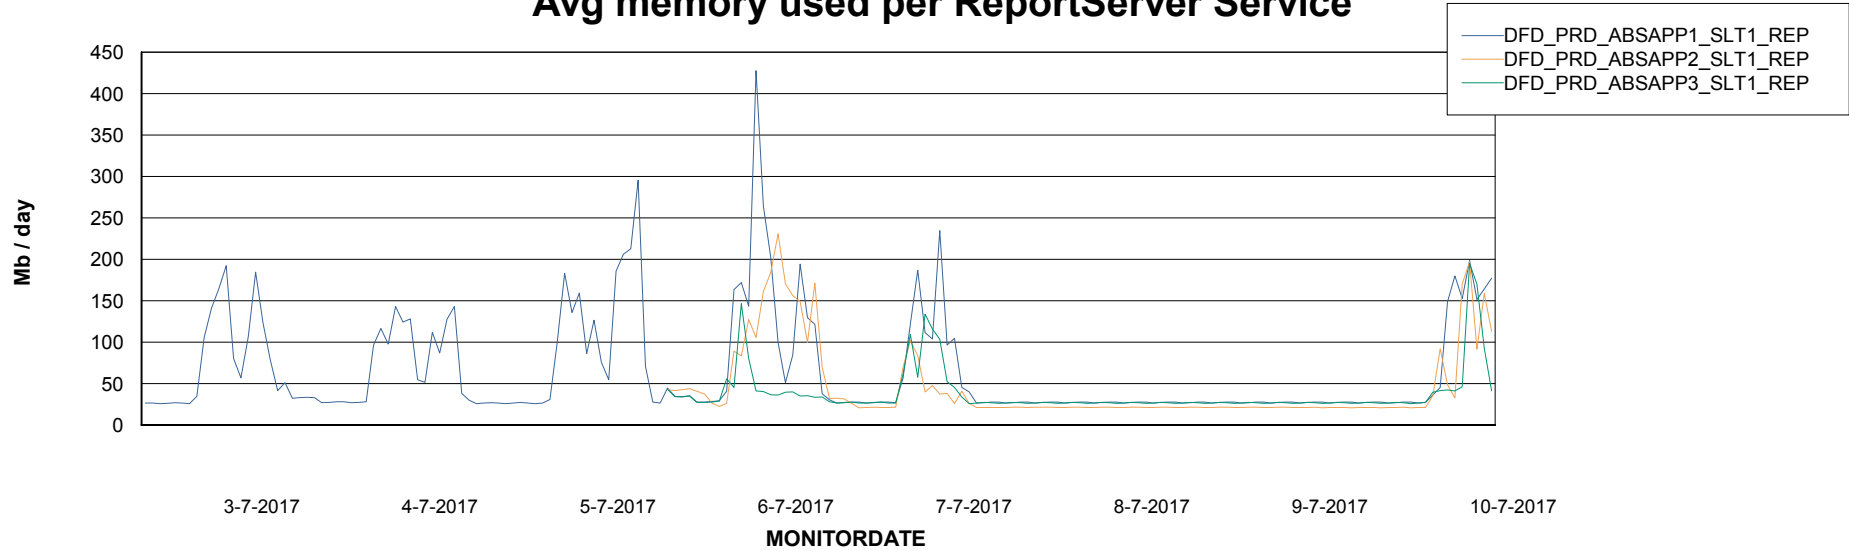

ABSSolute Application ReportServer Services

Avg memory used per ReportServer Service