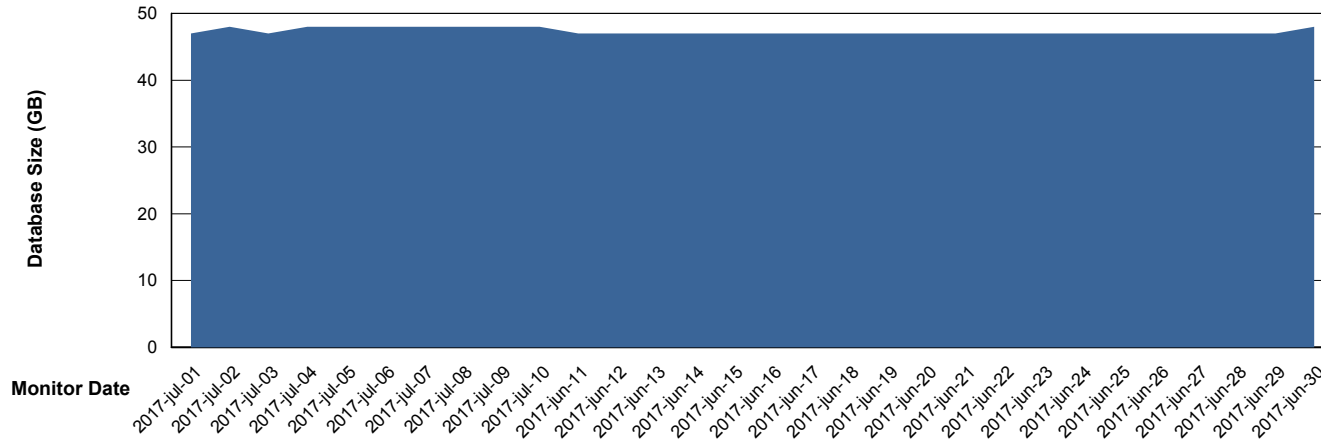

# Weekly SLA Customer Report

Customer DFD Production  
Database ID 39

DATABASE SIZE DFDDDB\_Production

### Database growth over last month

DATABASE SIZE DFDDDBI\_Production

### Database growth over last month