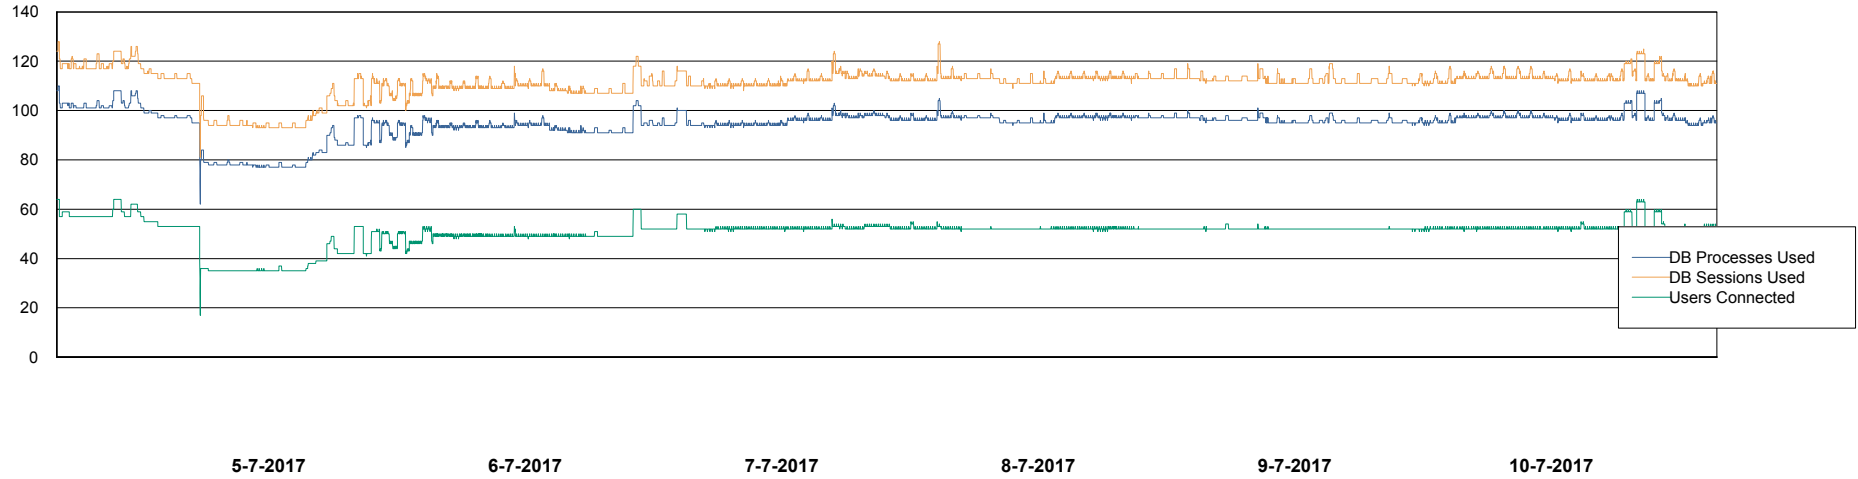

Database Performance DFDDDB_Standby

DB Processes Max 600
DB Sessions Max 928