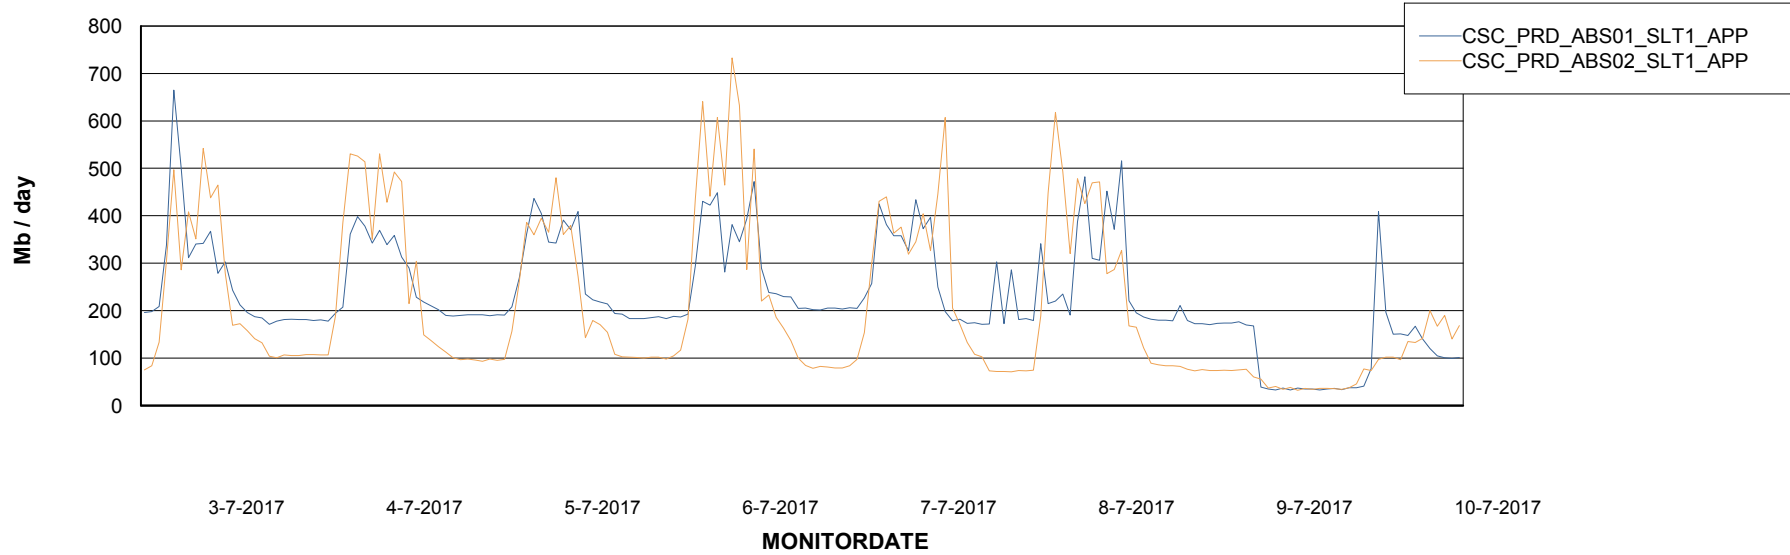

ABSSolute Application Server Services

Avg memory used per ABS Server Service