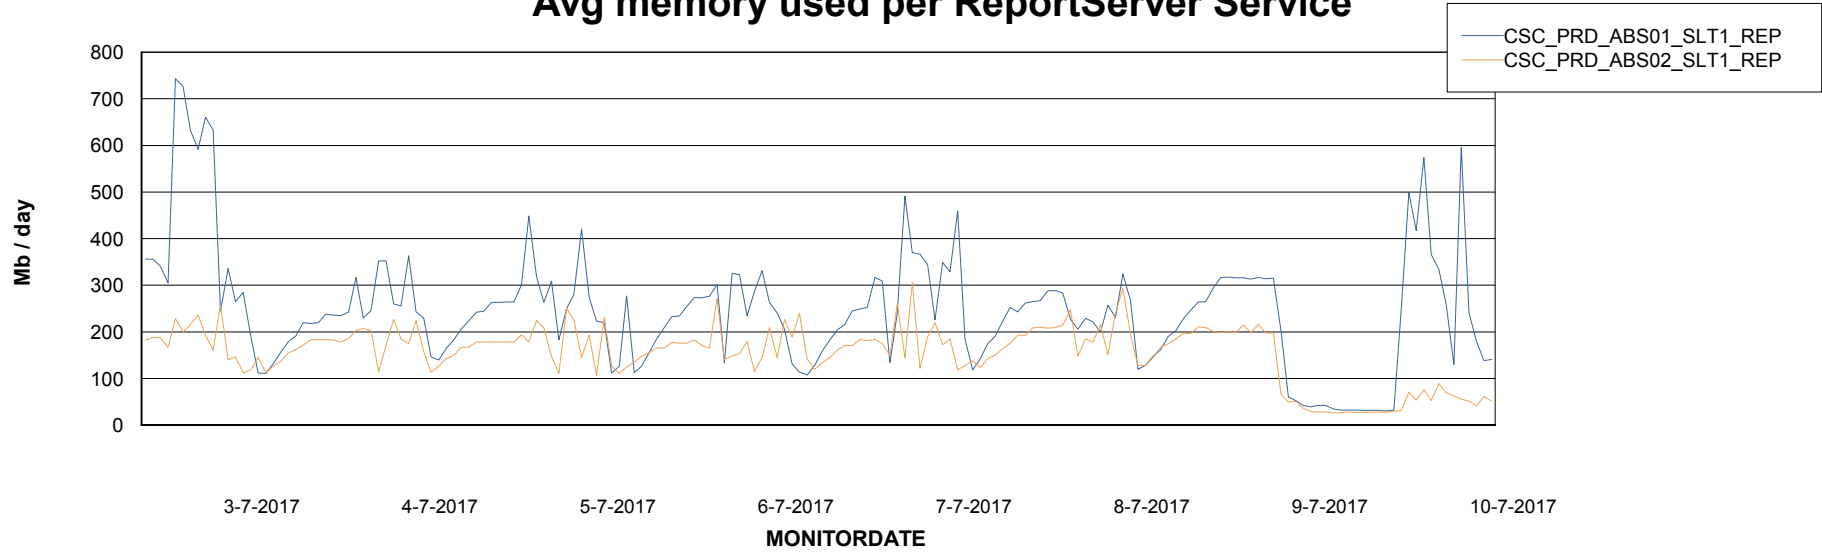

ABSSolute Application ReportServer Services

Avg memory used per ReportServer Service