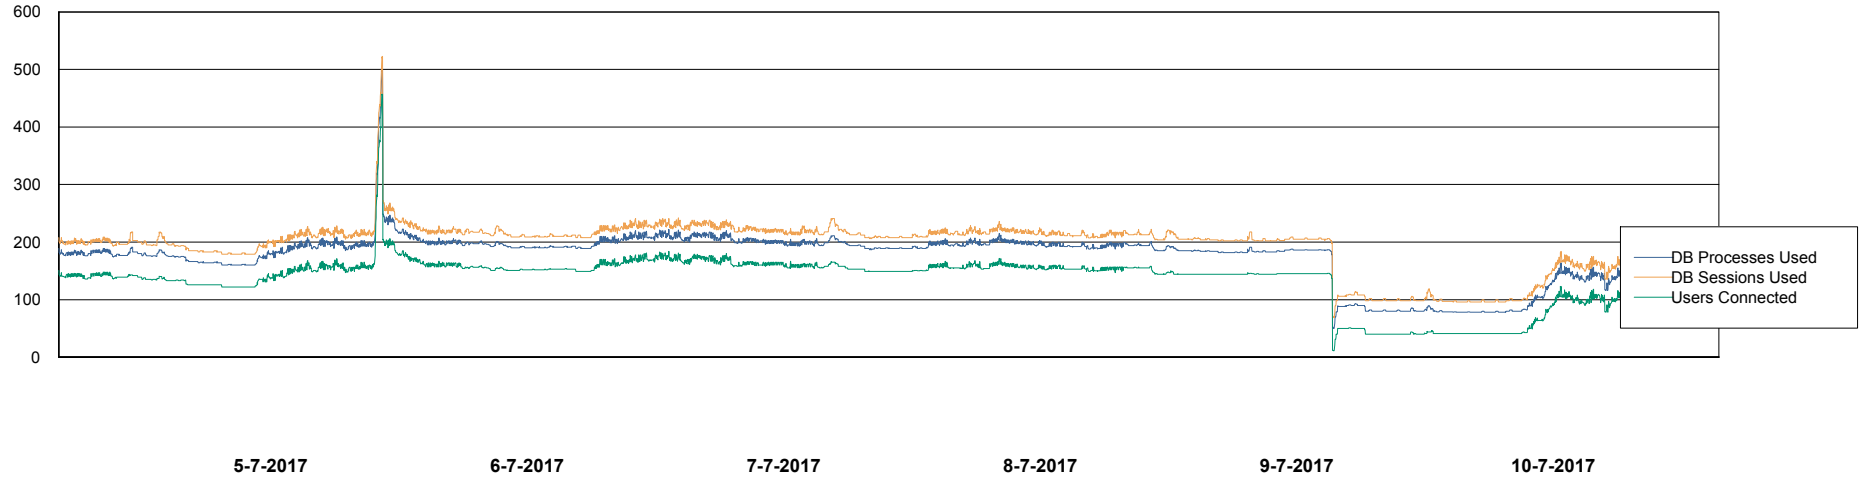

Database Performance CSCDB_Primary

DB Processes Max 500
DB Sessions Max 800