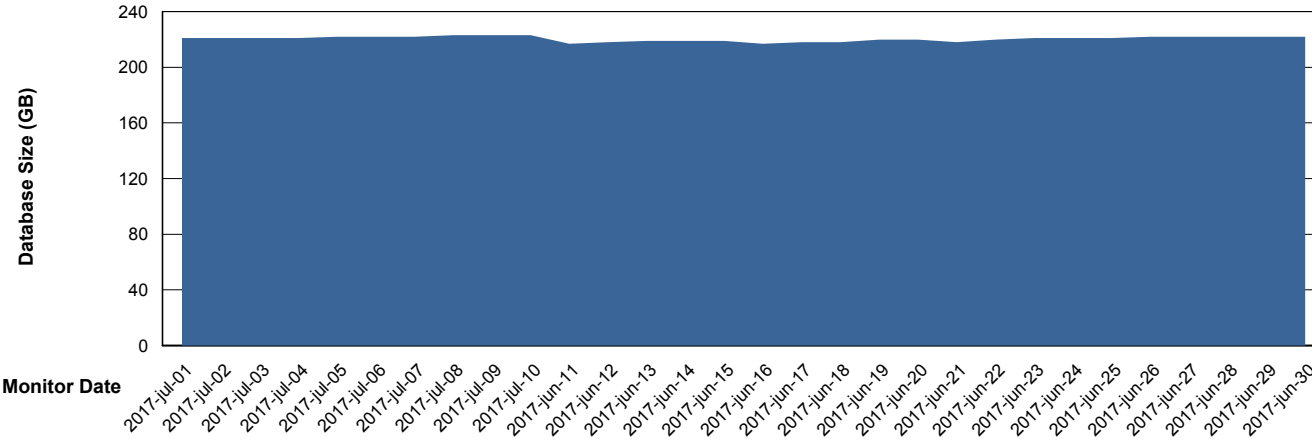

Database Performance CSCDB_Standby

DB Processes Max 500
DB Sessions Max 800

Weekly SLA Customer Report

Customer CSC_Production
 Database ID 50

DATABASE SIZE CSCDB_Primary

Database growth over last month

Database Tablespace CSCDB_Primary

Date	Tablespace Name	Filesize (Gb)	Usedsize (Gb)	Percentage free
10-7-2017	ABSDATA	137	107	22
	INDX	152	115	24
9-7-2017	ABSDATA	137	106	23
	INDX	152	115	24
8-7-2017	ABSDATA	137	106	23
	INDX	152	115	24
7-7-2017	ABSDATA	137	106	23
	INDX	152	114	25
6-7-2017	ABSDATA	137	106	23
	INDX	152	114	25
5-7-2017	ABSDATA	137	106	23
	INDX	152	114	25
4-7-2017	ABSDATA	137	106	23
	INDX	152	114	25