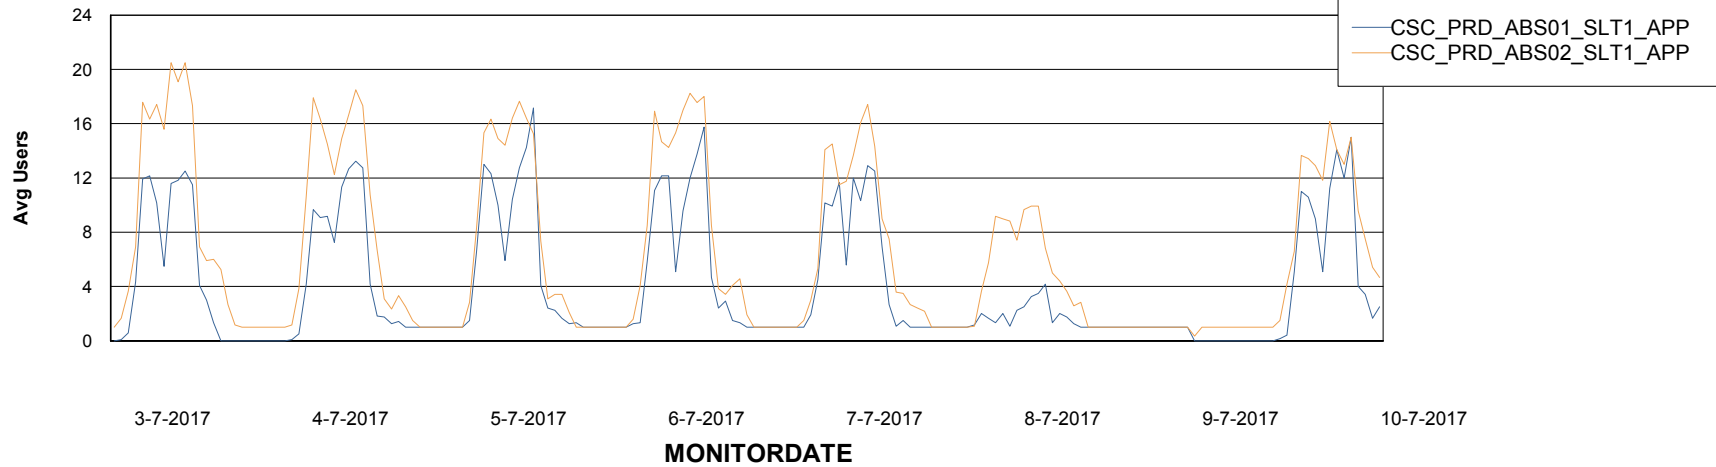

Weekly SLA Customer Report

Customer CSC_Production
Database ID 50

ABSSolute Application Server Services

Avg memory used per ABS Server Service

Avg users per day per ABS server

Weekly SLA Customer Report

Customer CSC_Production
Database ID 50